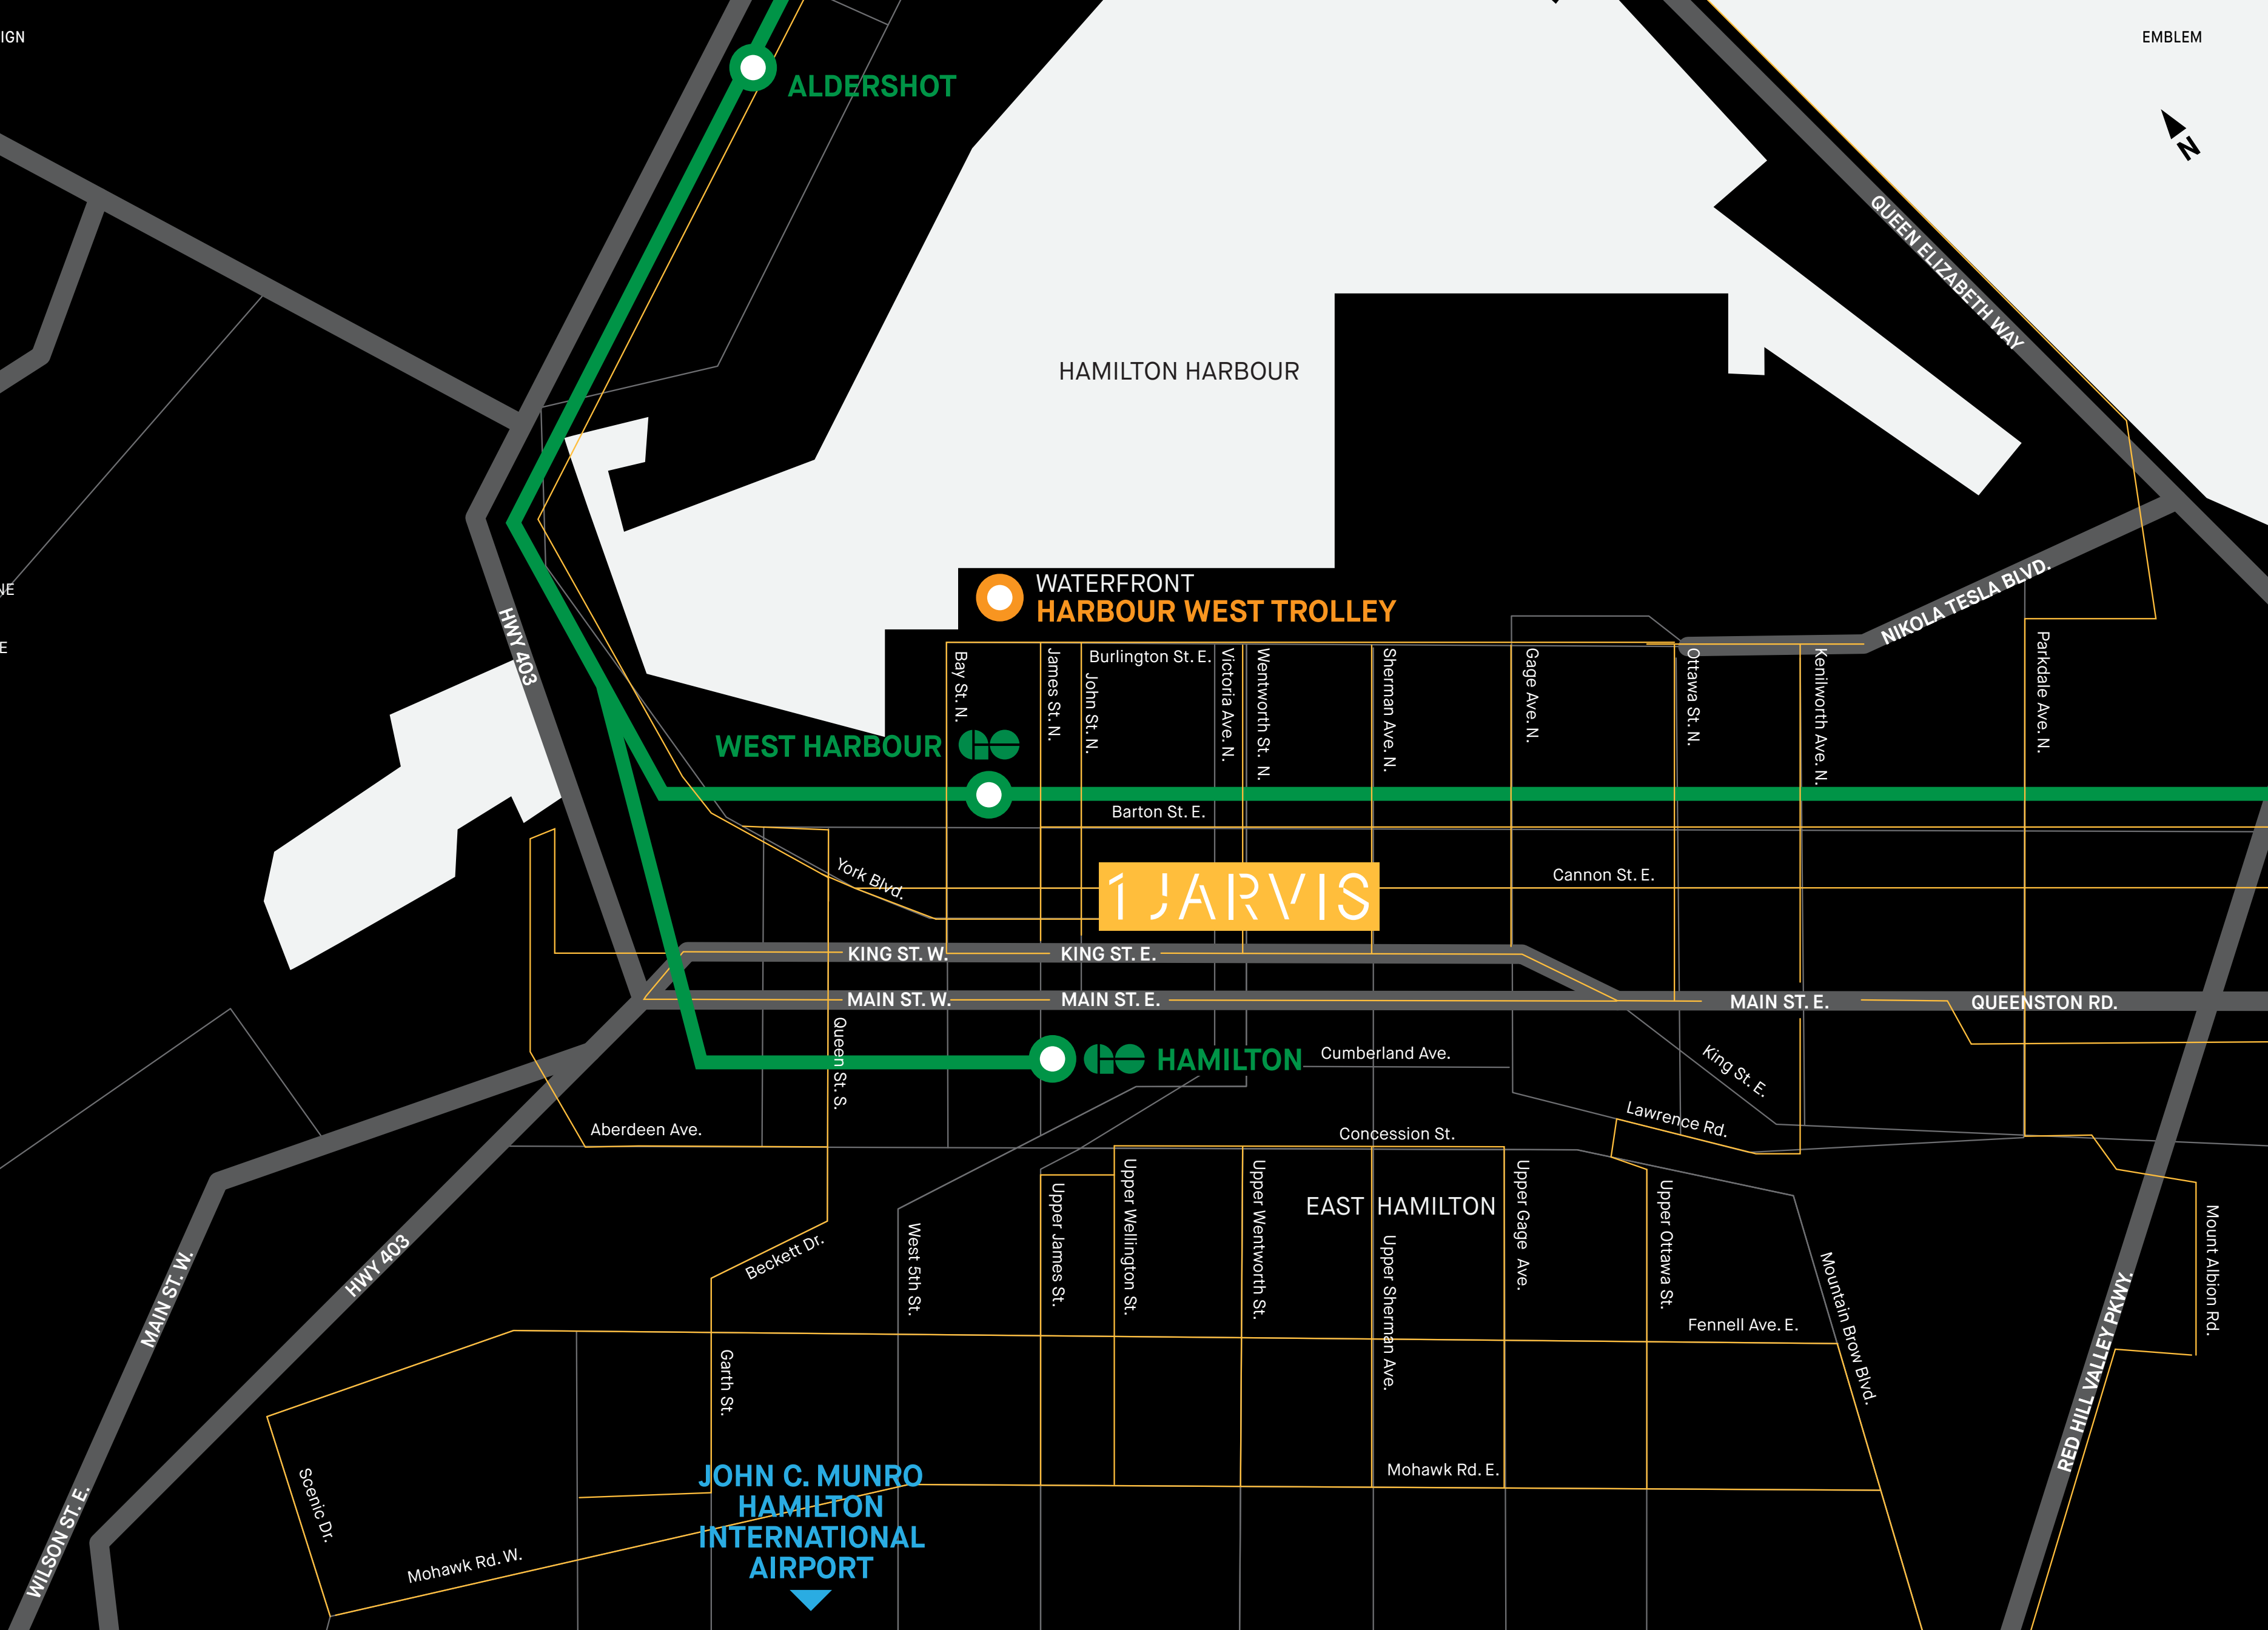

TRANSIT

-  GO TRANSIT LINE
-  HSR BUS ROUTE

ALDERSHOT

HAMILTON HARBOUR

 WATERFRONT HARBOUR WEST TROLLEY

WEST HARBOUR 

1 JARVIS

 HAMILTON

JOHN C. MUNRO HAMILTON INTERNATIONAL AIRPORT 

EAST HAMILTON