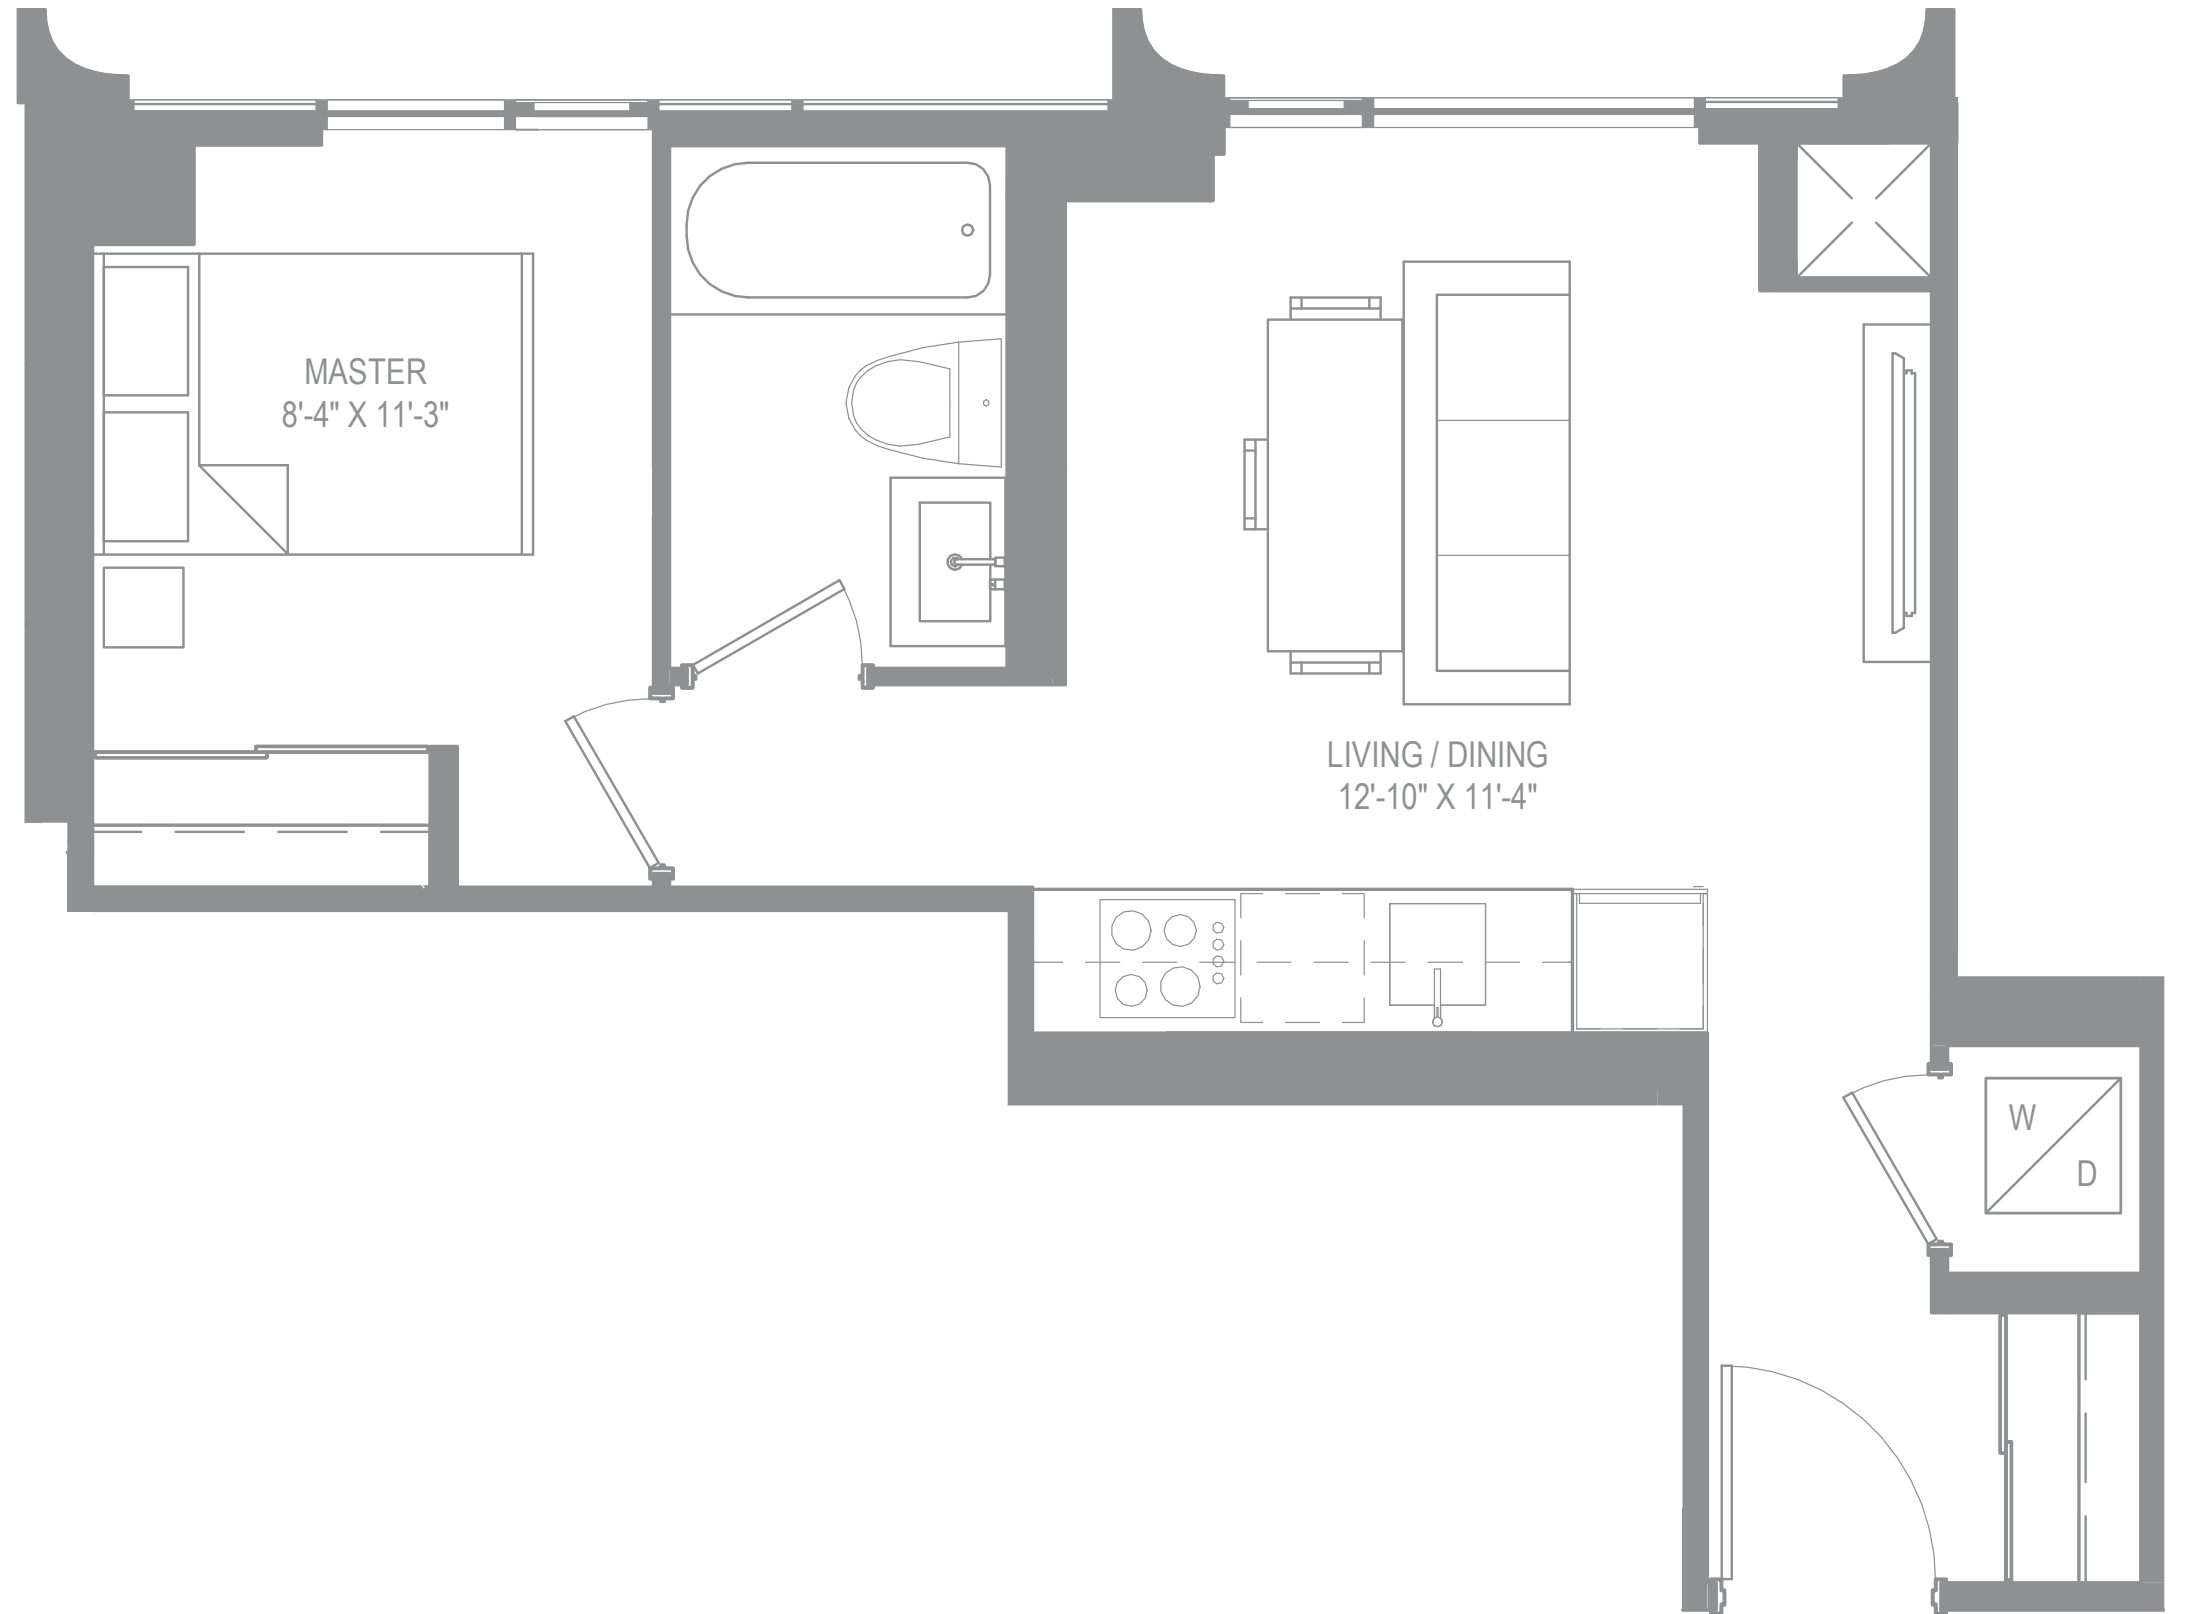

1 BEDROOM

Interior 441 SF

LEVEL 7

LEVEL 6

1 BEDROOM

Interior 491 SF

2 BEDROOM

Interior 701 SF

Exterior Juliet

LEVEL 8

LEVEL 6

LEVEL 5

LEVEL 4

LEVEL 3

Modern Collection

Suite 720
2 Bedrooms

Interior 720 SF
Exterior 48 SF

Level 2

Dimensions, sizes, specifications, layouts and materials are approximate only and subject to change without notice. E&O.E

2 BEDROOM

Interior 739 SF

LEVEL 8

LEVEL 5

LEVEL 4

LEVEL 3

Modern Collection

Suite 750
2 Bedrooms

Interior 750 SF
Exterior 80 SF

Level 2

Dimensions, sizes, specifications, layouts and materials are approximate only and subject to change without notice. E&O.E