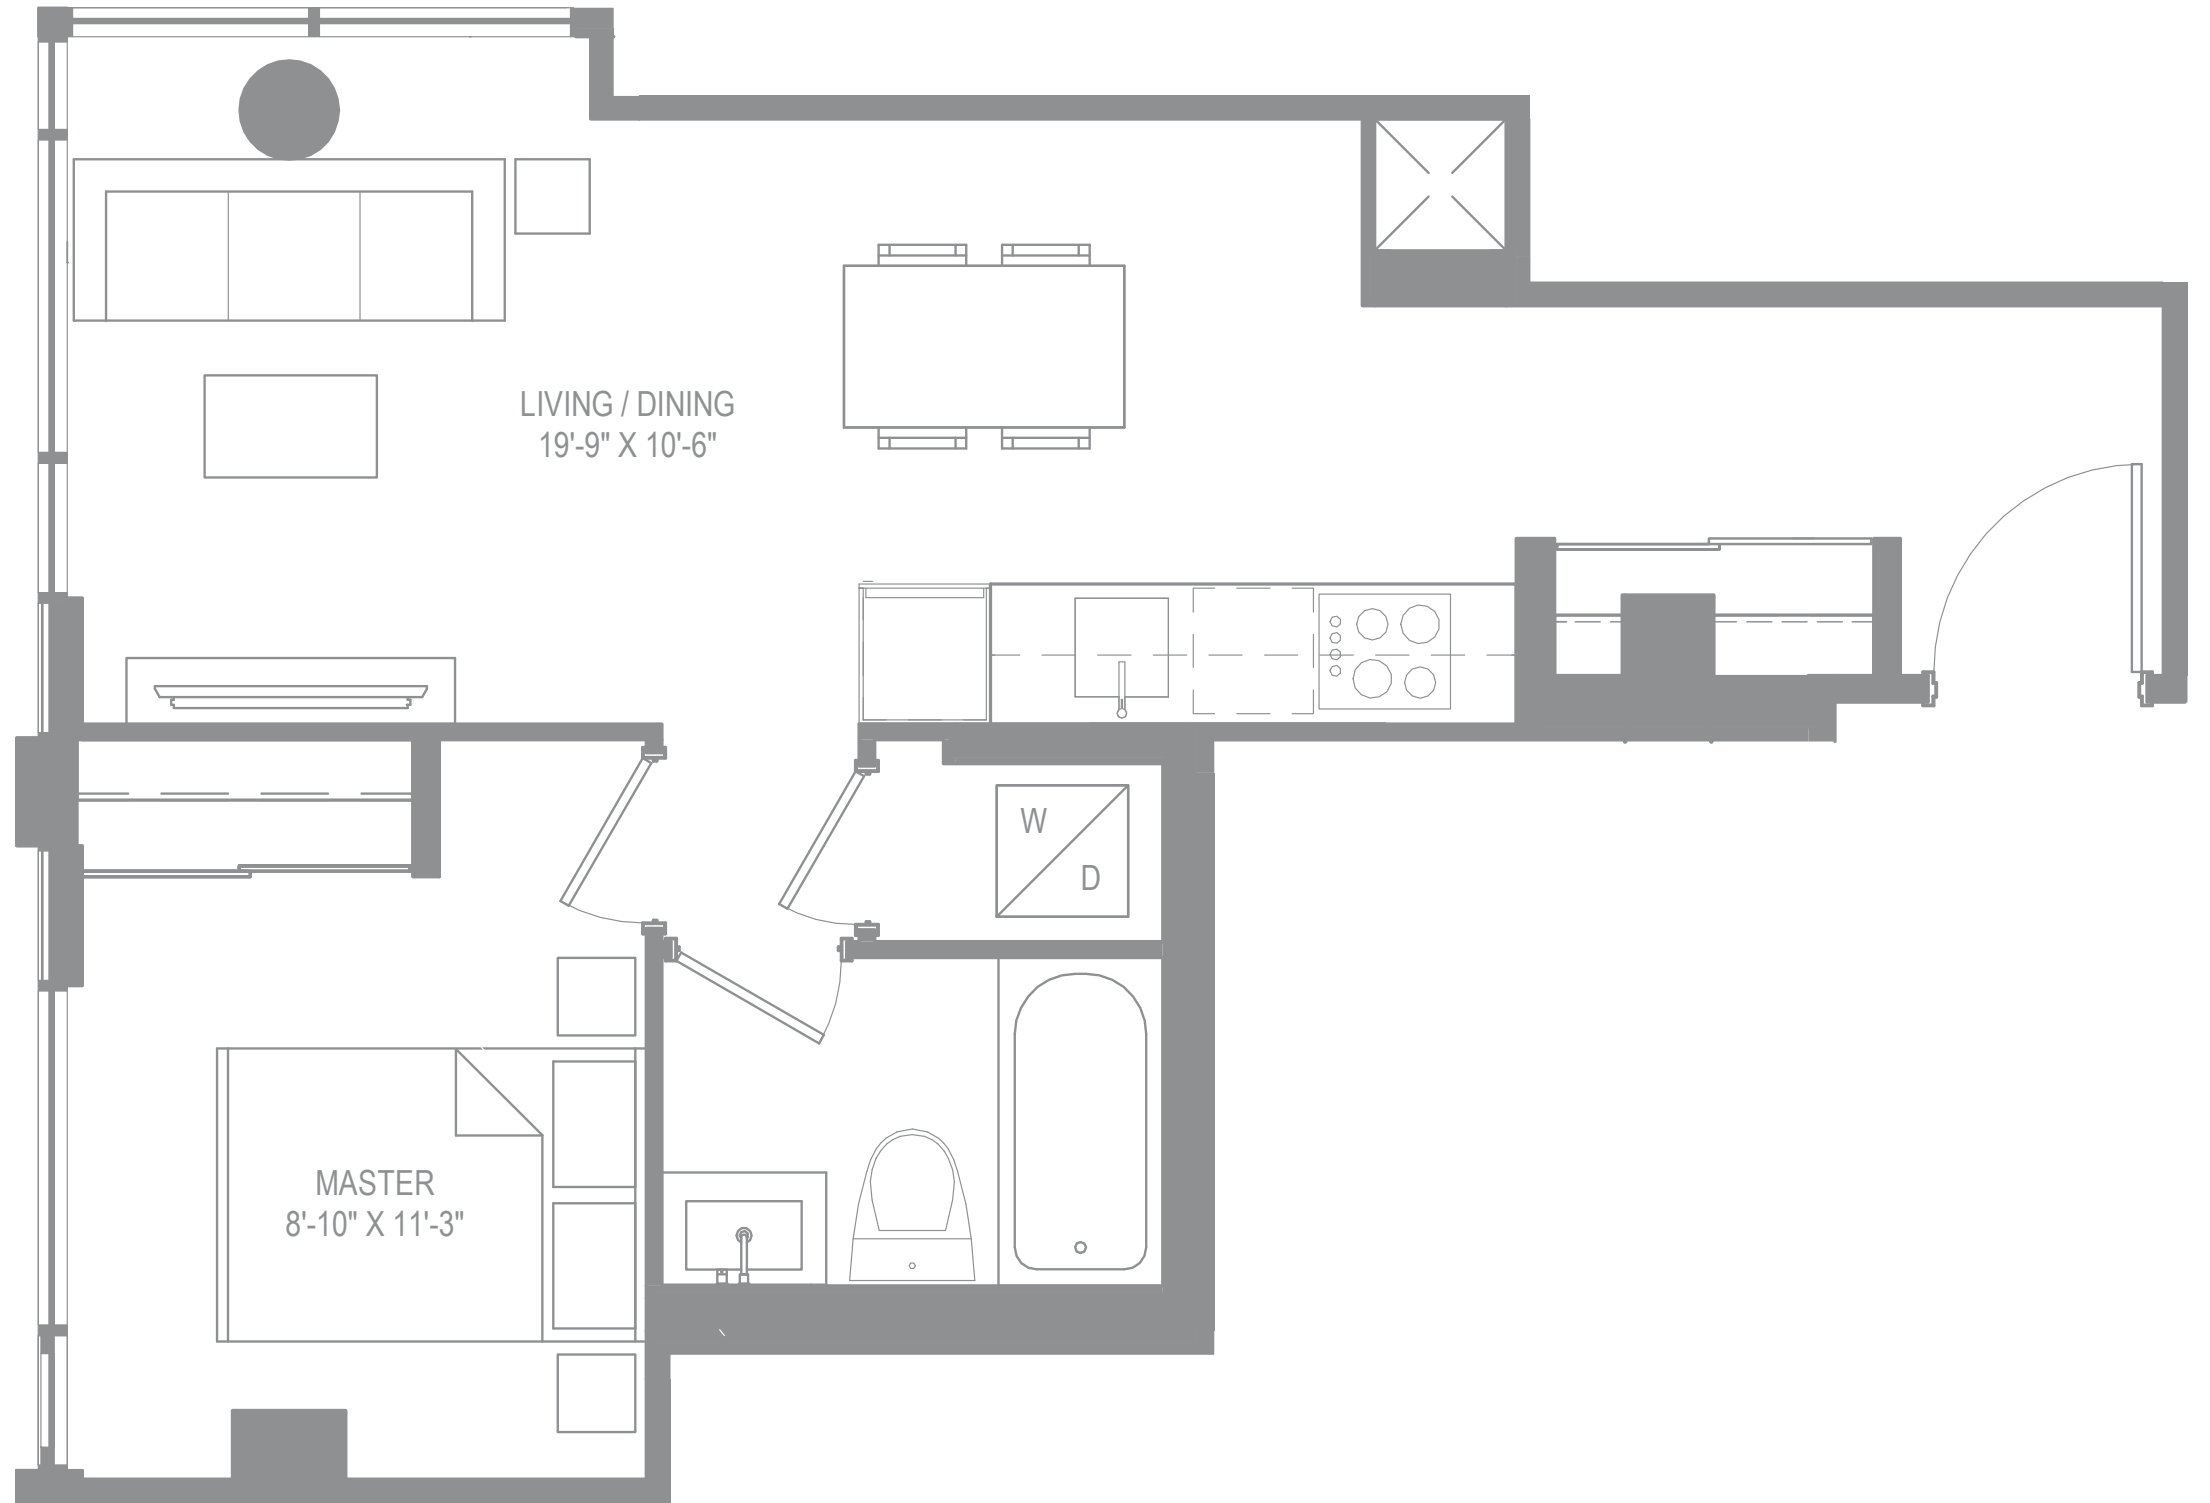

1 BEDROOM

Interior 441 SF

LEVEL 7

LEVEL 6

1 BEDROOM

Interior 491 SF

2 BEDROOM

Interior 701 SF

Exterior Juliet

LEVEL 8

LEVEL 6

LEVEL 5

LEVEL 4

LEVEL 3

Modern Collection

Suite 720
2 Bedrooms

Interior 720 SF
Exterior 48 SF

Level 2

Dimensions, sizes, specifications, layouts and materials are approximate only and subject to change without notice. E&O.E

2 BEDROOM

Interior 739 SF

LEVEL 8

LEVEL 5

LEVEL 4

LEVEL 3

Modern Collection

Suite 750
2 Bedrooms

Interior 750 SF
Exterior 80 SF

Level 2

Dimensions, sizes, specifications, layouts and materials are approximate only and subject to change without notice. E&O.E