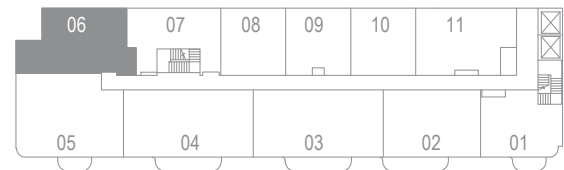

Exterior Juliet

LEVEL 8

LEVEL 6

LEVEL 5

LEVEL 4

LEVEL 3

Modern Collection

Suite 720
2 Bedrooms

Interior 720 SF
Exterior 48 SF

Level 2

Dimensions, sizes, specifications, layouts and materials are approximate only and subject to change without notice. E&O.E

2 BEDROOM

Interior 739 SF

LEVEL 8

LEVEL 5

LEVEL 4

LEVEL 3

Modern Collection

Suite 750
2 Bedrooms

Interior 750 SF
Exterior 80 SF

Level 2

Dimensions, sizes, specifications, layouts and materials are approximate only and subject to change without notice. E&O.E

Modern Collection

Suite 760
2 Bedrooms

Interior 760 SF
Exterior 39 SF

Dimensions, sizes, specifications, layouts and materials are approximate only and subject to change without notice. E&O.E

3 BEDROOM

Interior 1187 SF