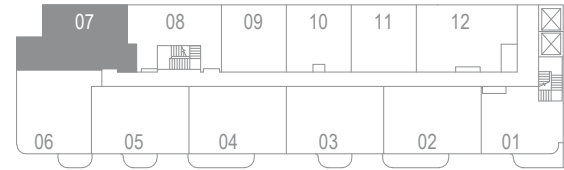

Interior 720 SF
Exterior 48 SF

Level 2

Dimensions, sizes, specifications, layouts and materials are approximate only and subject to change without notice. E&O.E

2 BEDROOM

Interior 739 SF

LEVEL 8

LEVEL 5

LEVEL 4

LEVEL 3

Modern Collection

Suite 750
2 Bedrooms

Interior 750 SF
Exterior 80 SF

Level 2

Dimensions, sizes, specifications, layouts and materials are approximate only and subject to change without notice. E&O.E

Modern Collection

Suite 760
2 Bedrooms

Interior 760 SF
Exterior 39 SF

Dimensions, sizes, specifications, layouts and materials are approximate only and subject to change without notice. E&O.E

3 BEDROOM

Interior 1187 SF