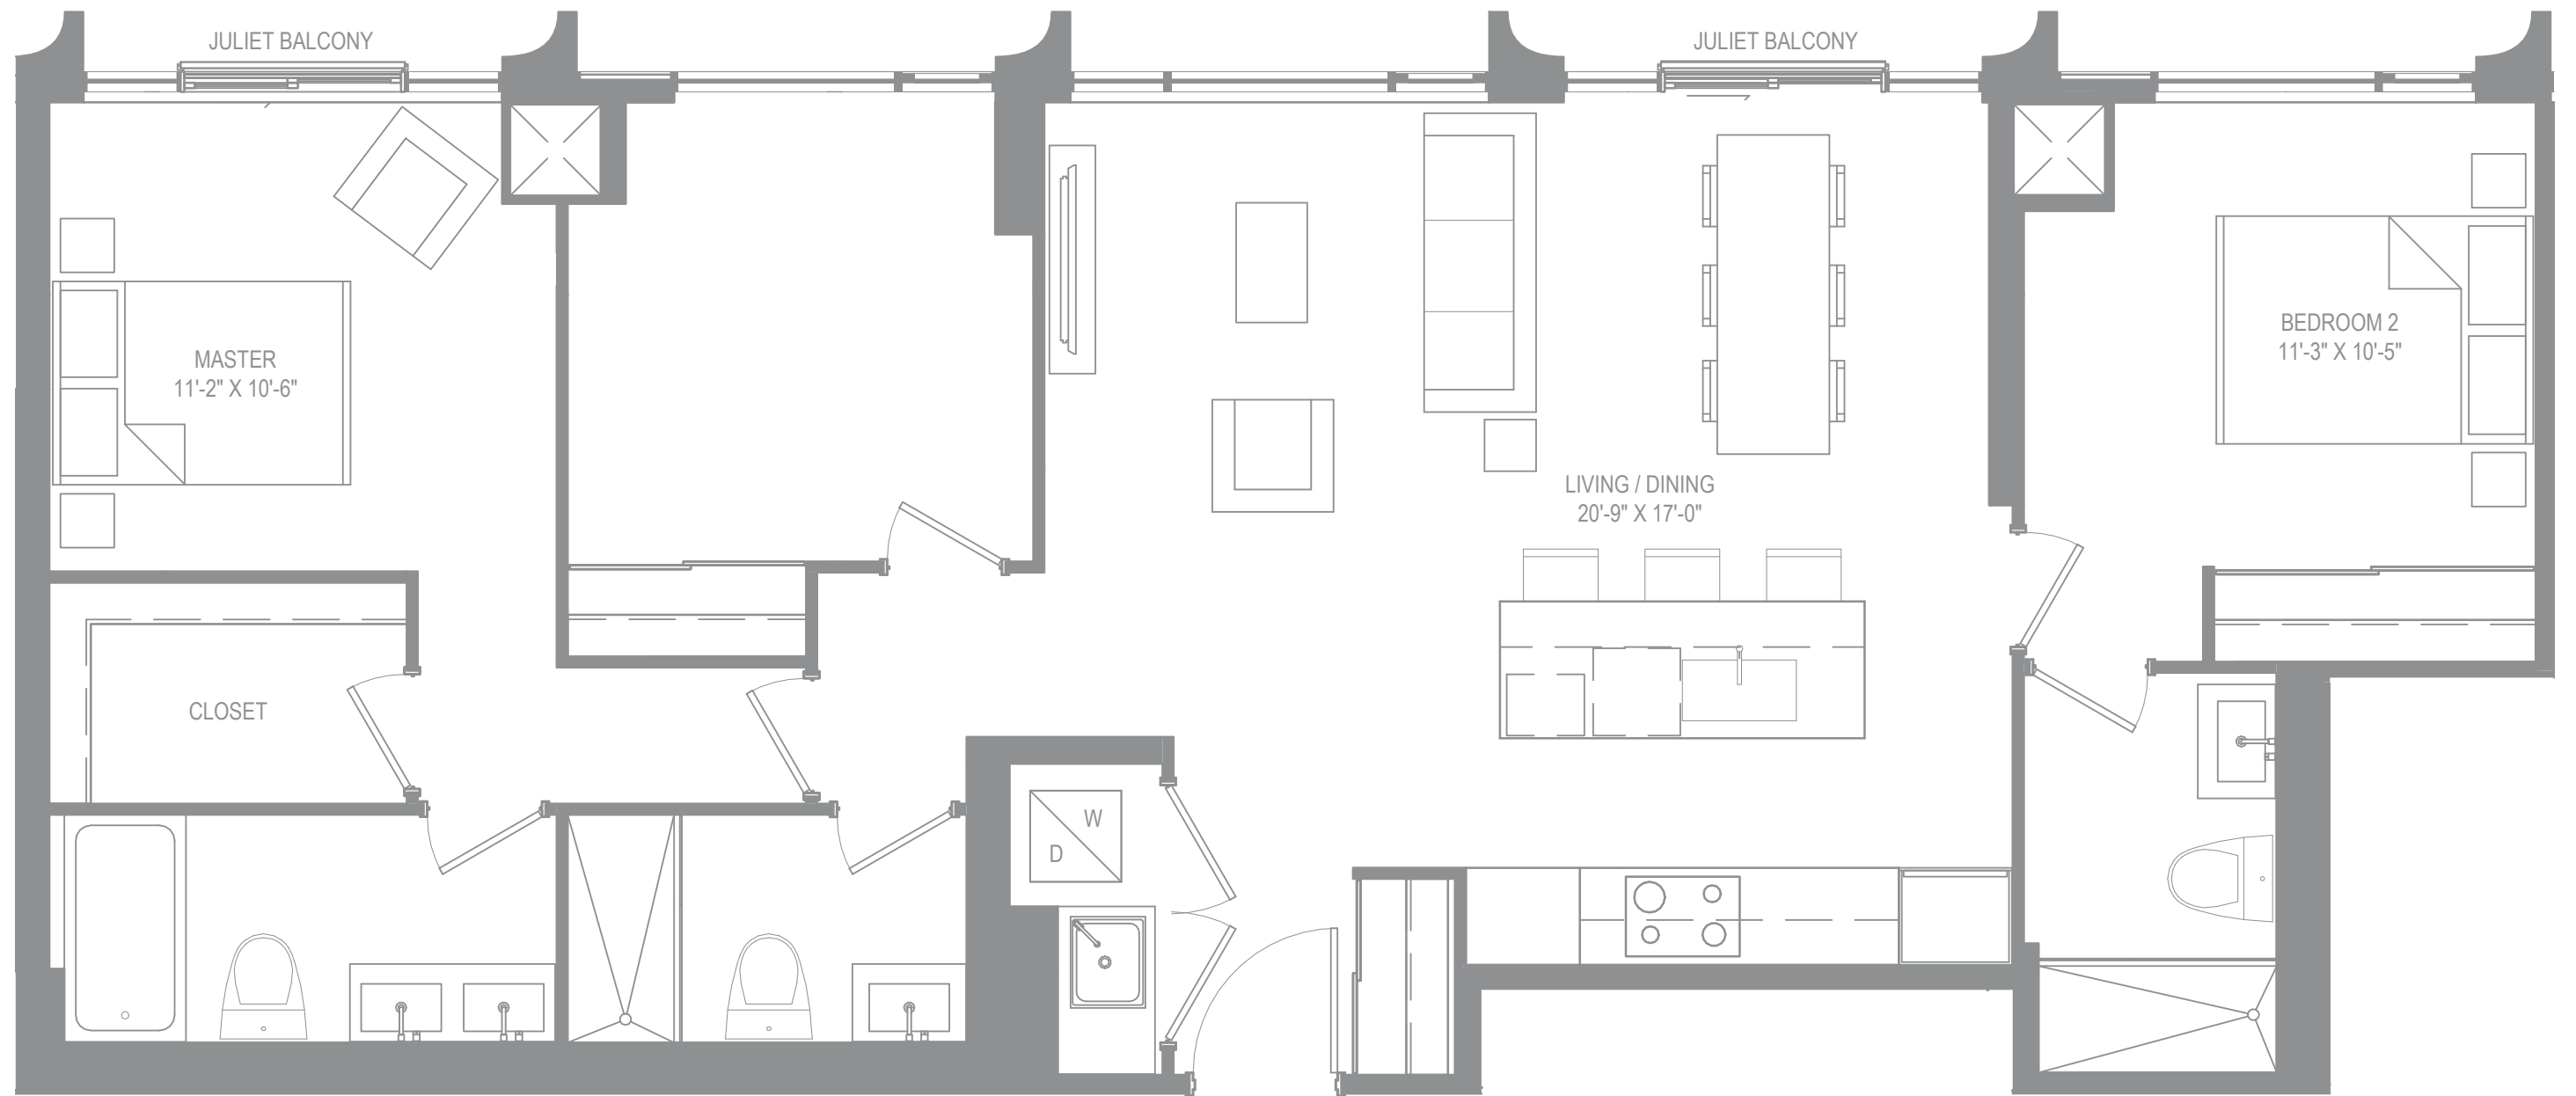

Interior 720 SF
Exterior 48 SF

Level 2

Dimensions, sizes, specifications, layouts and materials are approximate only and subject to change without notice. E&O.E

2 BEDROOM

Interior 739 SF

LEVEL 8

LEVEL 5

LEVEL 4

LEVEL 3

Modern Collection

Suite 750
2 Bedrooms

Interior 750 SF
Exterior 80 SF

Level 2

Dimensions, sizes, specifications, layouts and materials are approximate only and subject to change without notice. E&O.E

Modern Collection

Suite 760
2 Bedrooms

Interior 760 SF
Exterior 39 SF

Dimensions, sizes, specifications, layouts and materials are approximate only and subject to change without notice. E&O.E

3 BEDROOM

Interior 1187 SF

Exterior Juliet

LEVEL 7

3 BEDROOM

Interior 1214 SF

Exterior 94 SF

LEVEL 10