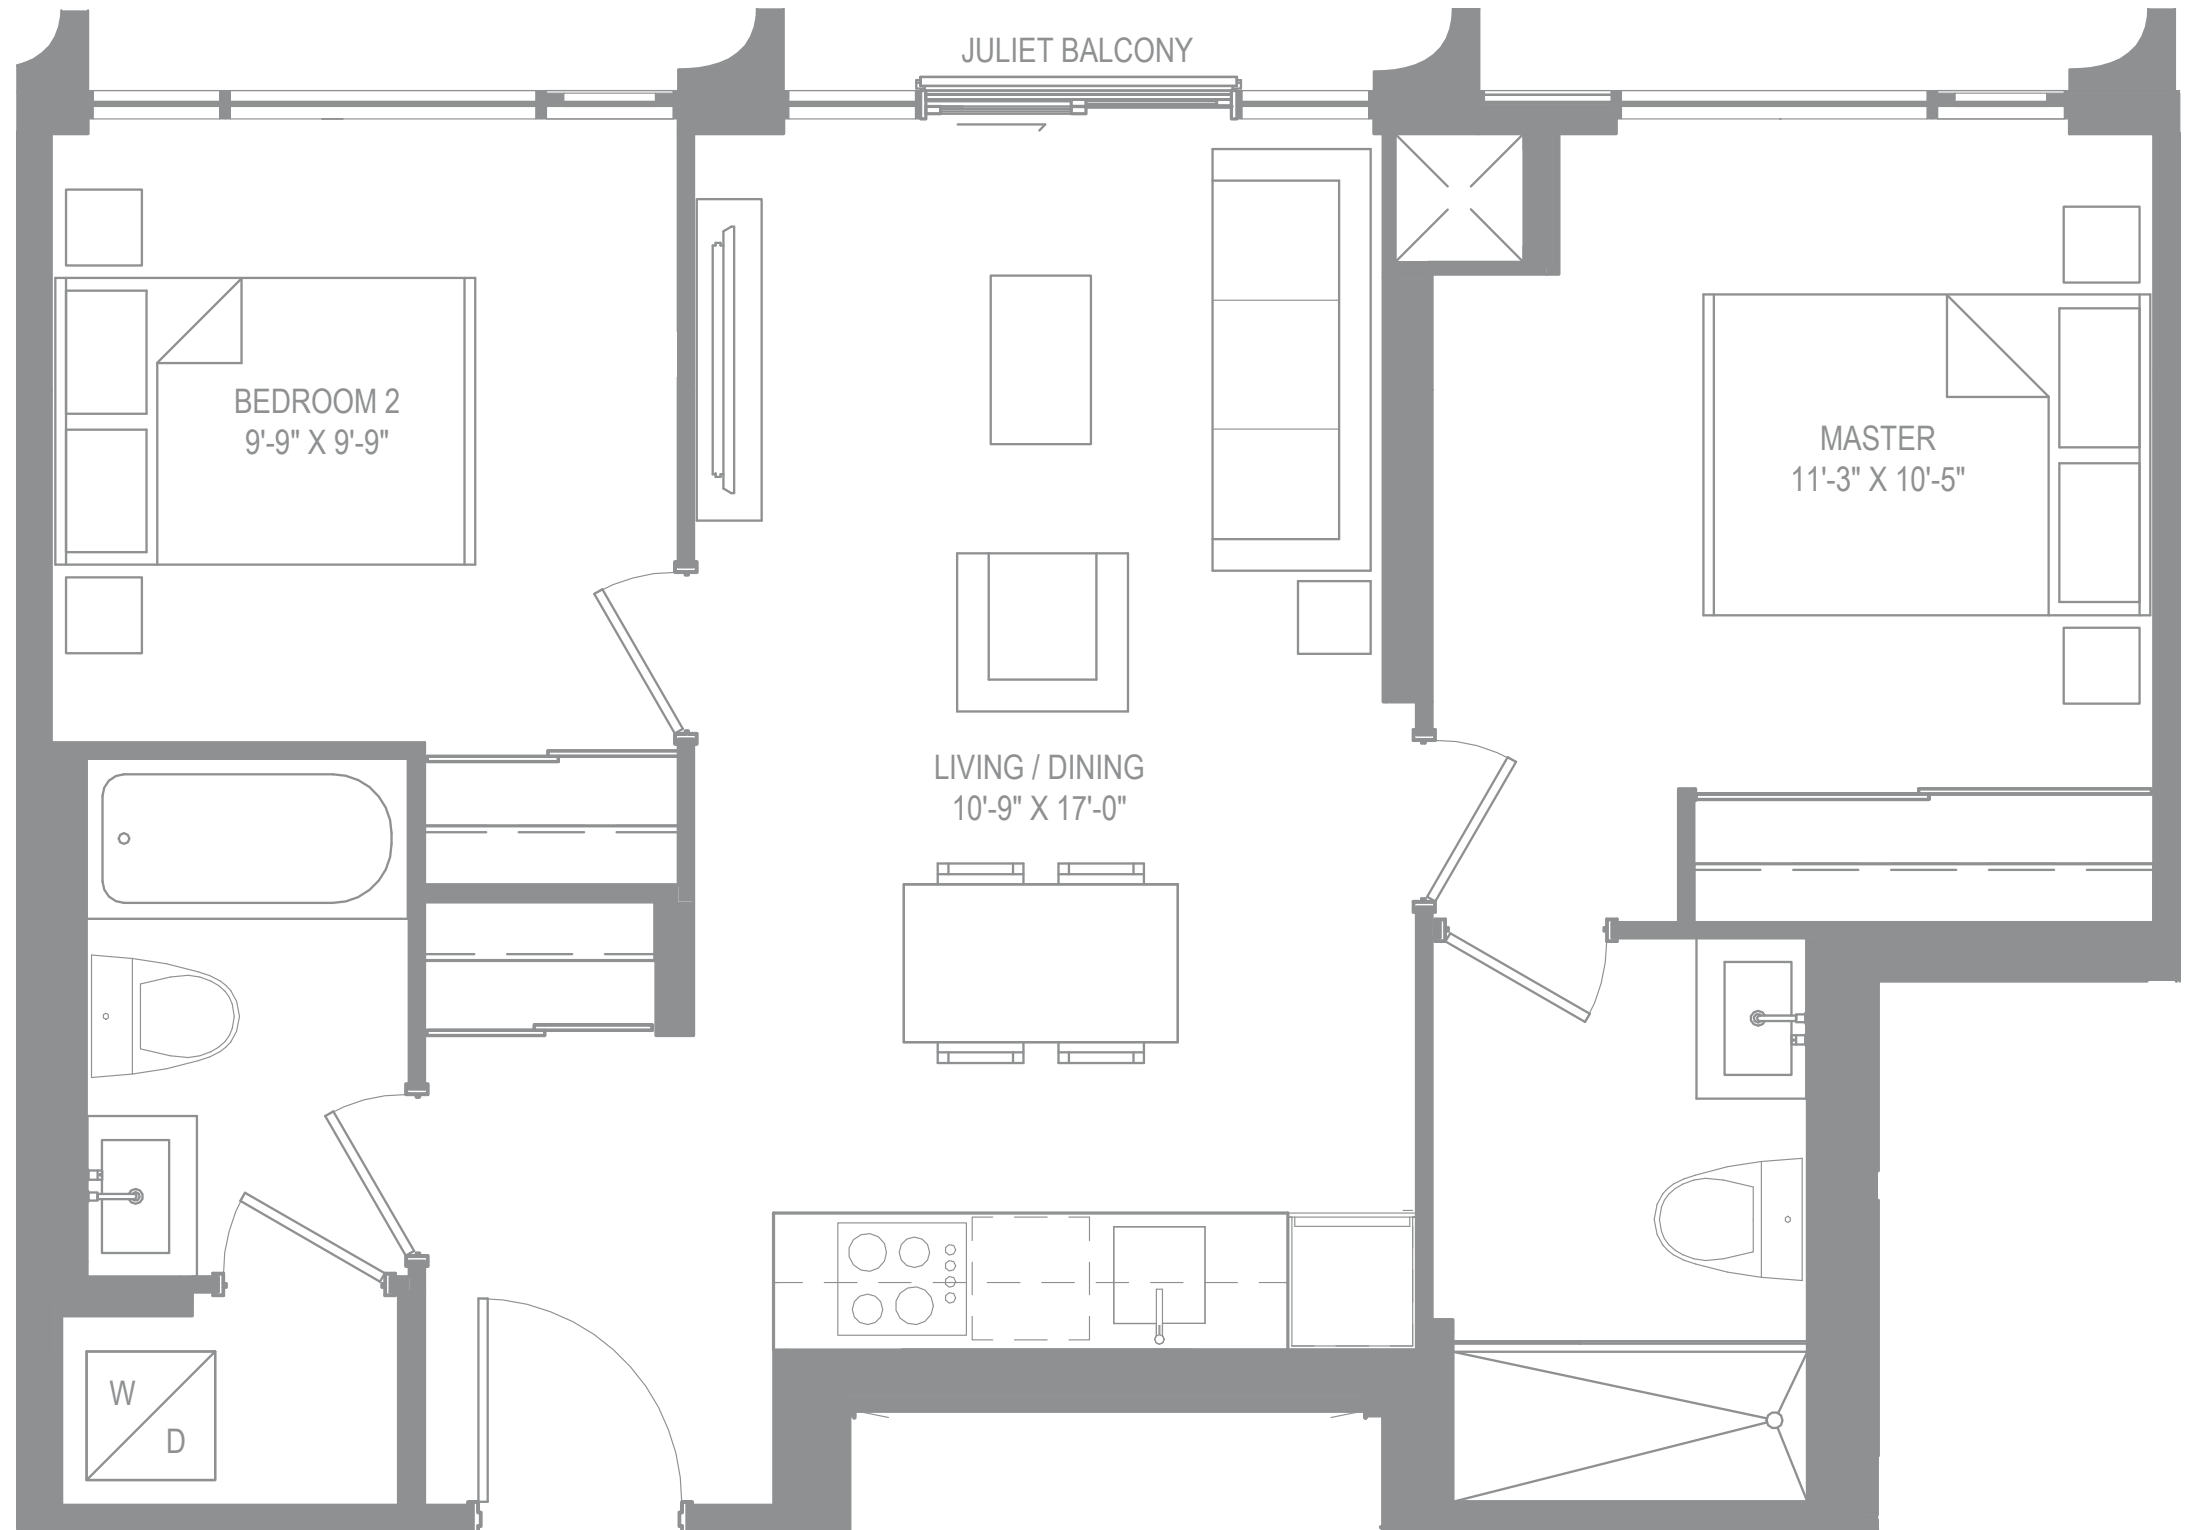

Exterior Juliet

LEVEL 8

LEVEL 6

LEVEL 5

LEVEL 4

LEVEL 3

Modern Collection

Suite 720
2 Bedrooms

Interior 720 SF
Exterior 48 SF

Level 2

Dimensions, sizes, specifications, layouts and materials are approximate only and subject to change without notice. E&O.E

2 BEDROOM

Interior 739 SF

LEVEL 8

LEVEL 5

LEVEL 4

LEVEL 3

Modern Collection

Suite 750
2 Bedrooms

Interior 750 SF
Exterior 80 SF

Level 2

Dimensions, sizes, specifications, layouts and materials are approximate only and subject to change without notice. E&O.E

Exterior Juliet

LEVEL 7

3 BEDROOM

Interior 1214 SF

Exterior 94 SF

LEVEL 10