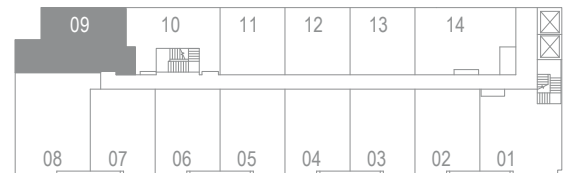

Interior 720 SF
Exterior 48 SF

Level 2

Dimensions, sizes, specifications, layouts and materials are approximate only and subject to change without notice. E&O.E

2 BEDROOM

Interior 739 SF

LEVEL 8

LEVEL 5

LEVEL 4

LEVEL 3

Modern Collection

Suite 750
2 Bedrooms

Interior 750 SF
Exterior 80 SF

Level 2

Dimensions, sizes, specifications, layouts and materials are approximate only and subject to change without notice. E&O.E

Modern Collection

Suite 760
2 Bedrooms

Interior 760 SF
Exterior 39 SF

Dimensions, sizes, specifications, layouts and materials are approximate only and subject to change without notice. E&O.E

3 BEDROOM

Interior 1187 SF

Exterior Juliet

LEVEL 7

3 BEDROOM

Interior 1214 SF

Exterior 94 SF

LEVEL 10