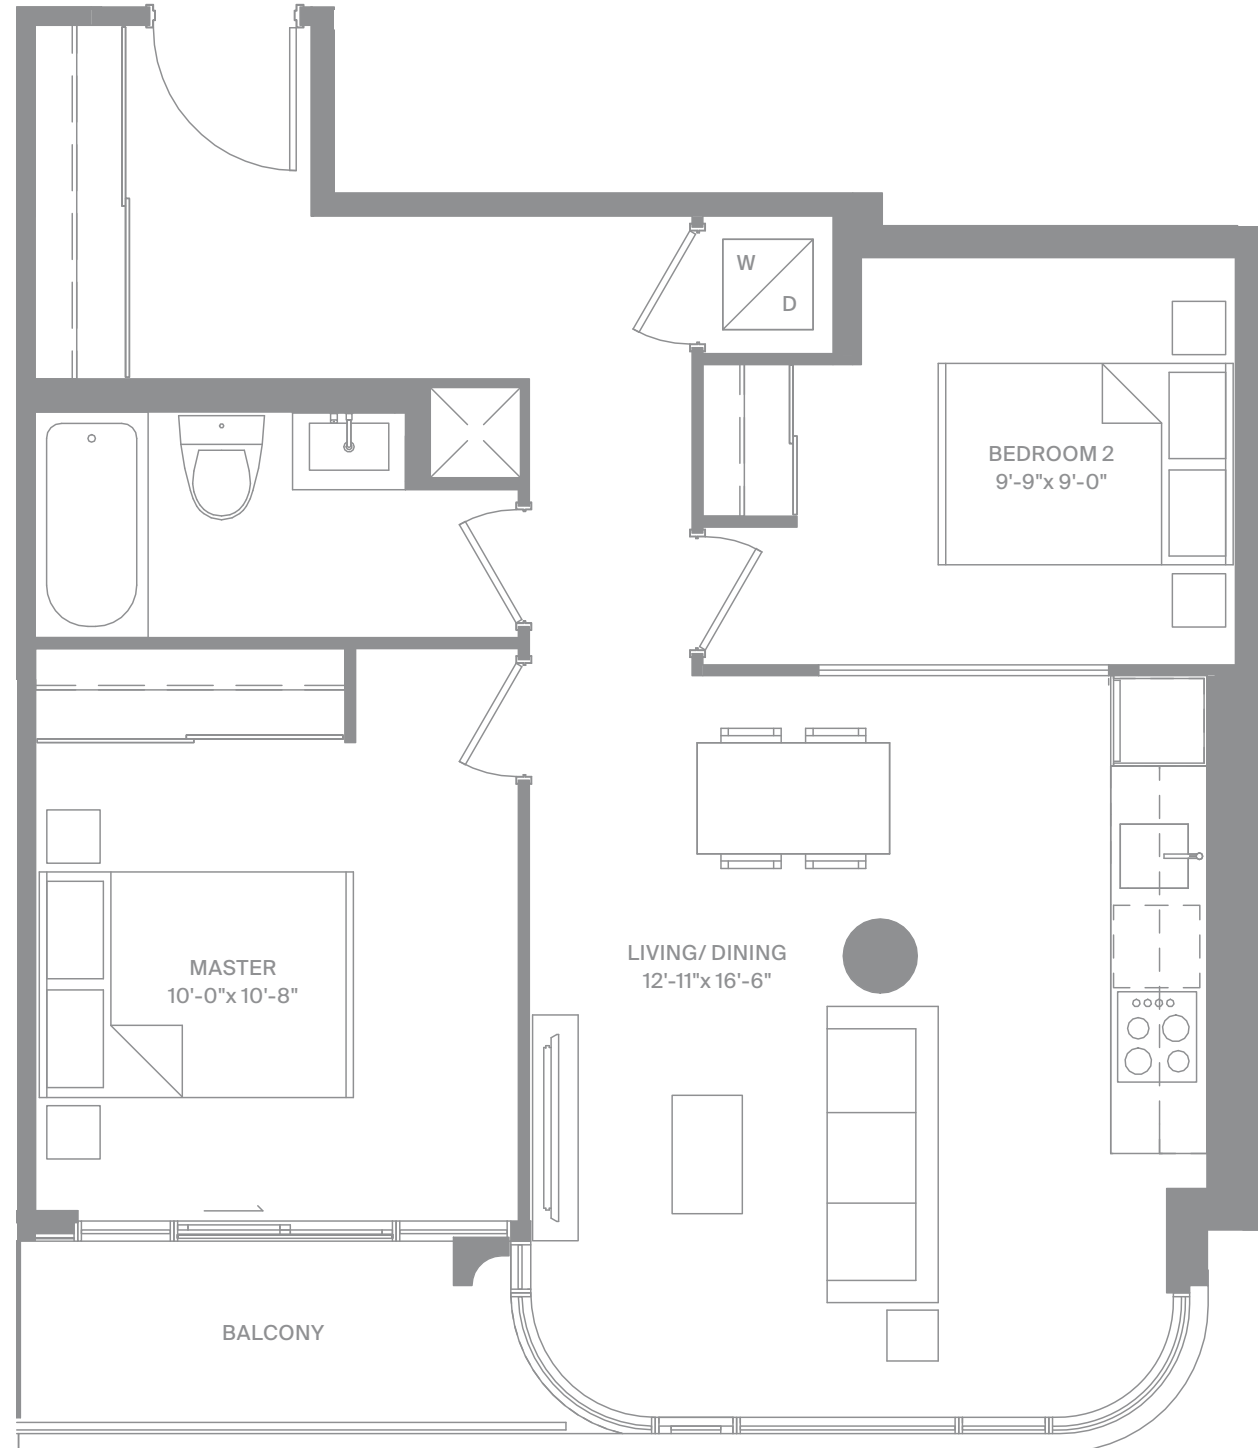

Exterior Juliet

LEVEL 8

LEVEL 6

LEVEL 5

LEVEL 4

LEVEL 3

Modern Collection

Suite 720
2 Bedrooms

Interior 720 SF
Exterior 48 SF

Level 2

Dimensions, sizes, specifications, layouts and materials are approximate only and subject to change without notice. E&O.E

2 BEDROOM

Interior 739 SF

LEVEL 8

LEVEL 5

LEVEL 4

LEVEL 3

Modern Collection

Suite 750
2 Bedrooms

Interior 750 SF
Exterior 80 SF

Level 2

Dimensions, sizes, specifications, layouts and materials are approximate only and subject to change without notice. E&O.E

Exterior Juliet

LEVEL 7

3 BEDROOM

Interior 1214 SF

Exterior 94 SF

LEVEL 10