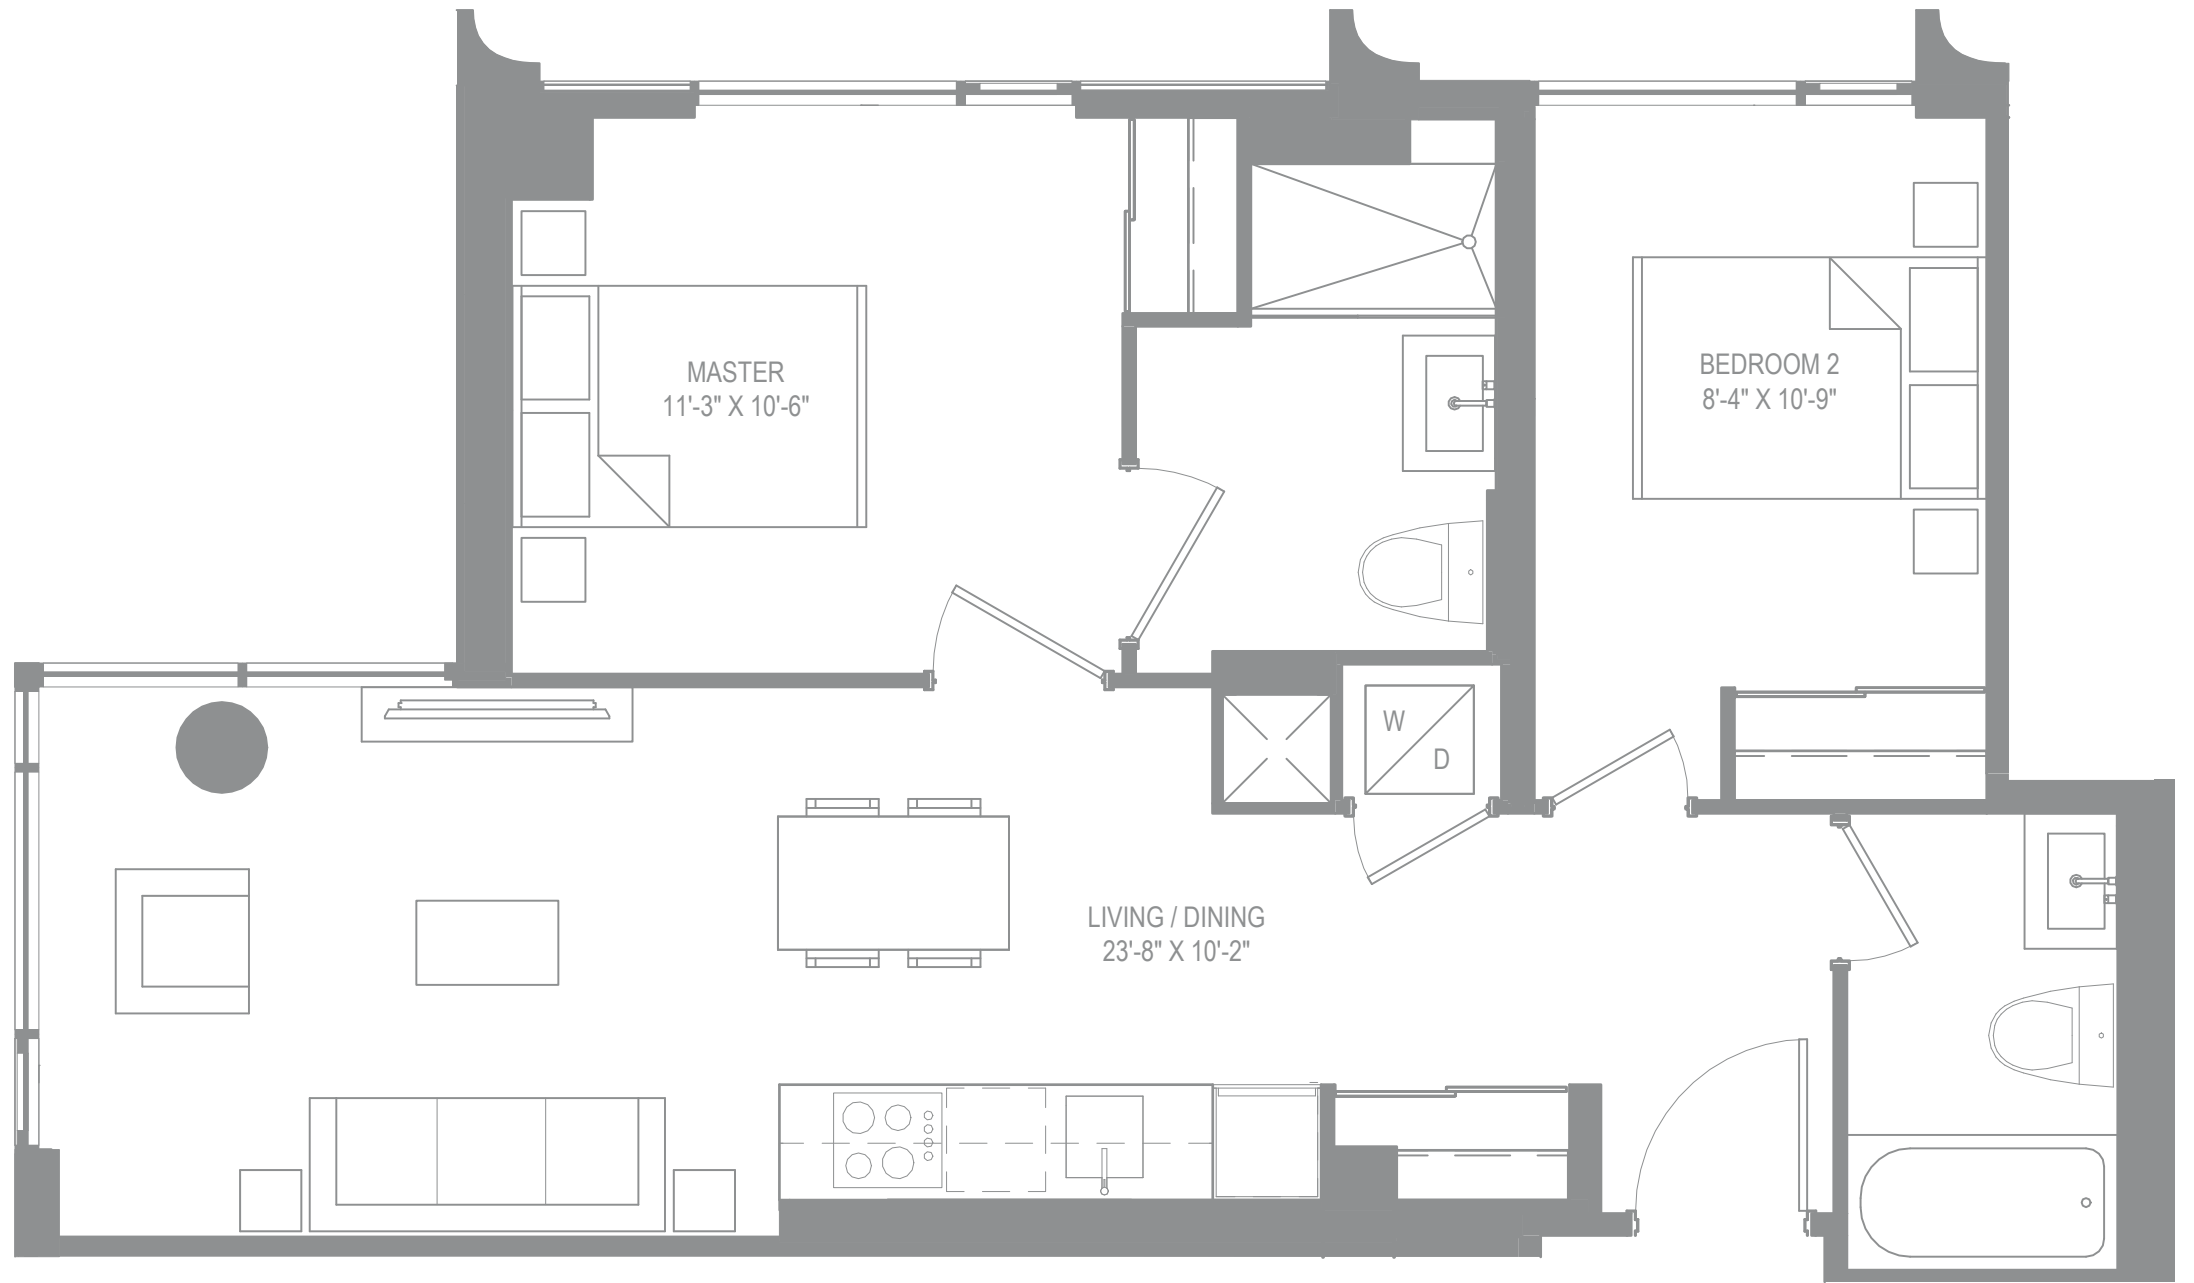

Interior 720 SF
Exterior 48 SF

Level 2

Dimensions, sizes, specifications, layouts and materials are approximate only and subject to change without notice. E&O.E

2 BEDROOM

Interior 739 SF

LEVEL 8

LEVEL 5

LEVEL 4

LEVEL 3

Modern Collection

Suite 750
2 Bedrooms

Interior 750 SF
Exterior 80 SF

Level 2

Dimensions, sizes, specifications, layouts and materials are approximate only and subject to change without notice. E&O.E

Modern Collection

Suite 760
2 Bedrooms

Interior 760 SF
Exterior 39 SF

Dimensions, sizes, specifications, layouts and materials are approximate only and subject to change without notice. E&O.E

3 BEDROOM

Interior 1187 SF

Exterior Juliet

LEVEL 7

3 BEDROOM

Interior 1214 SF

Exterior 94 SF

LEVEL 10