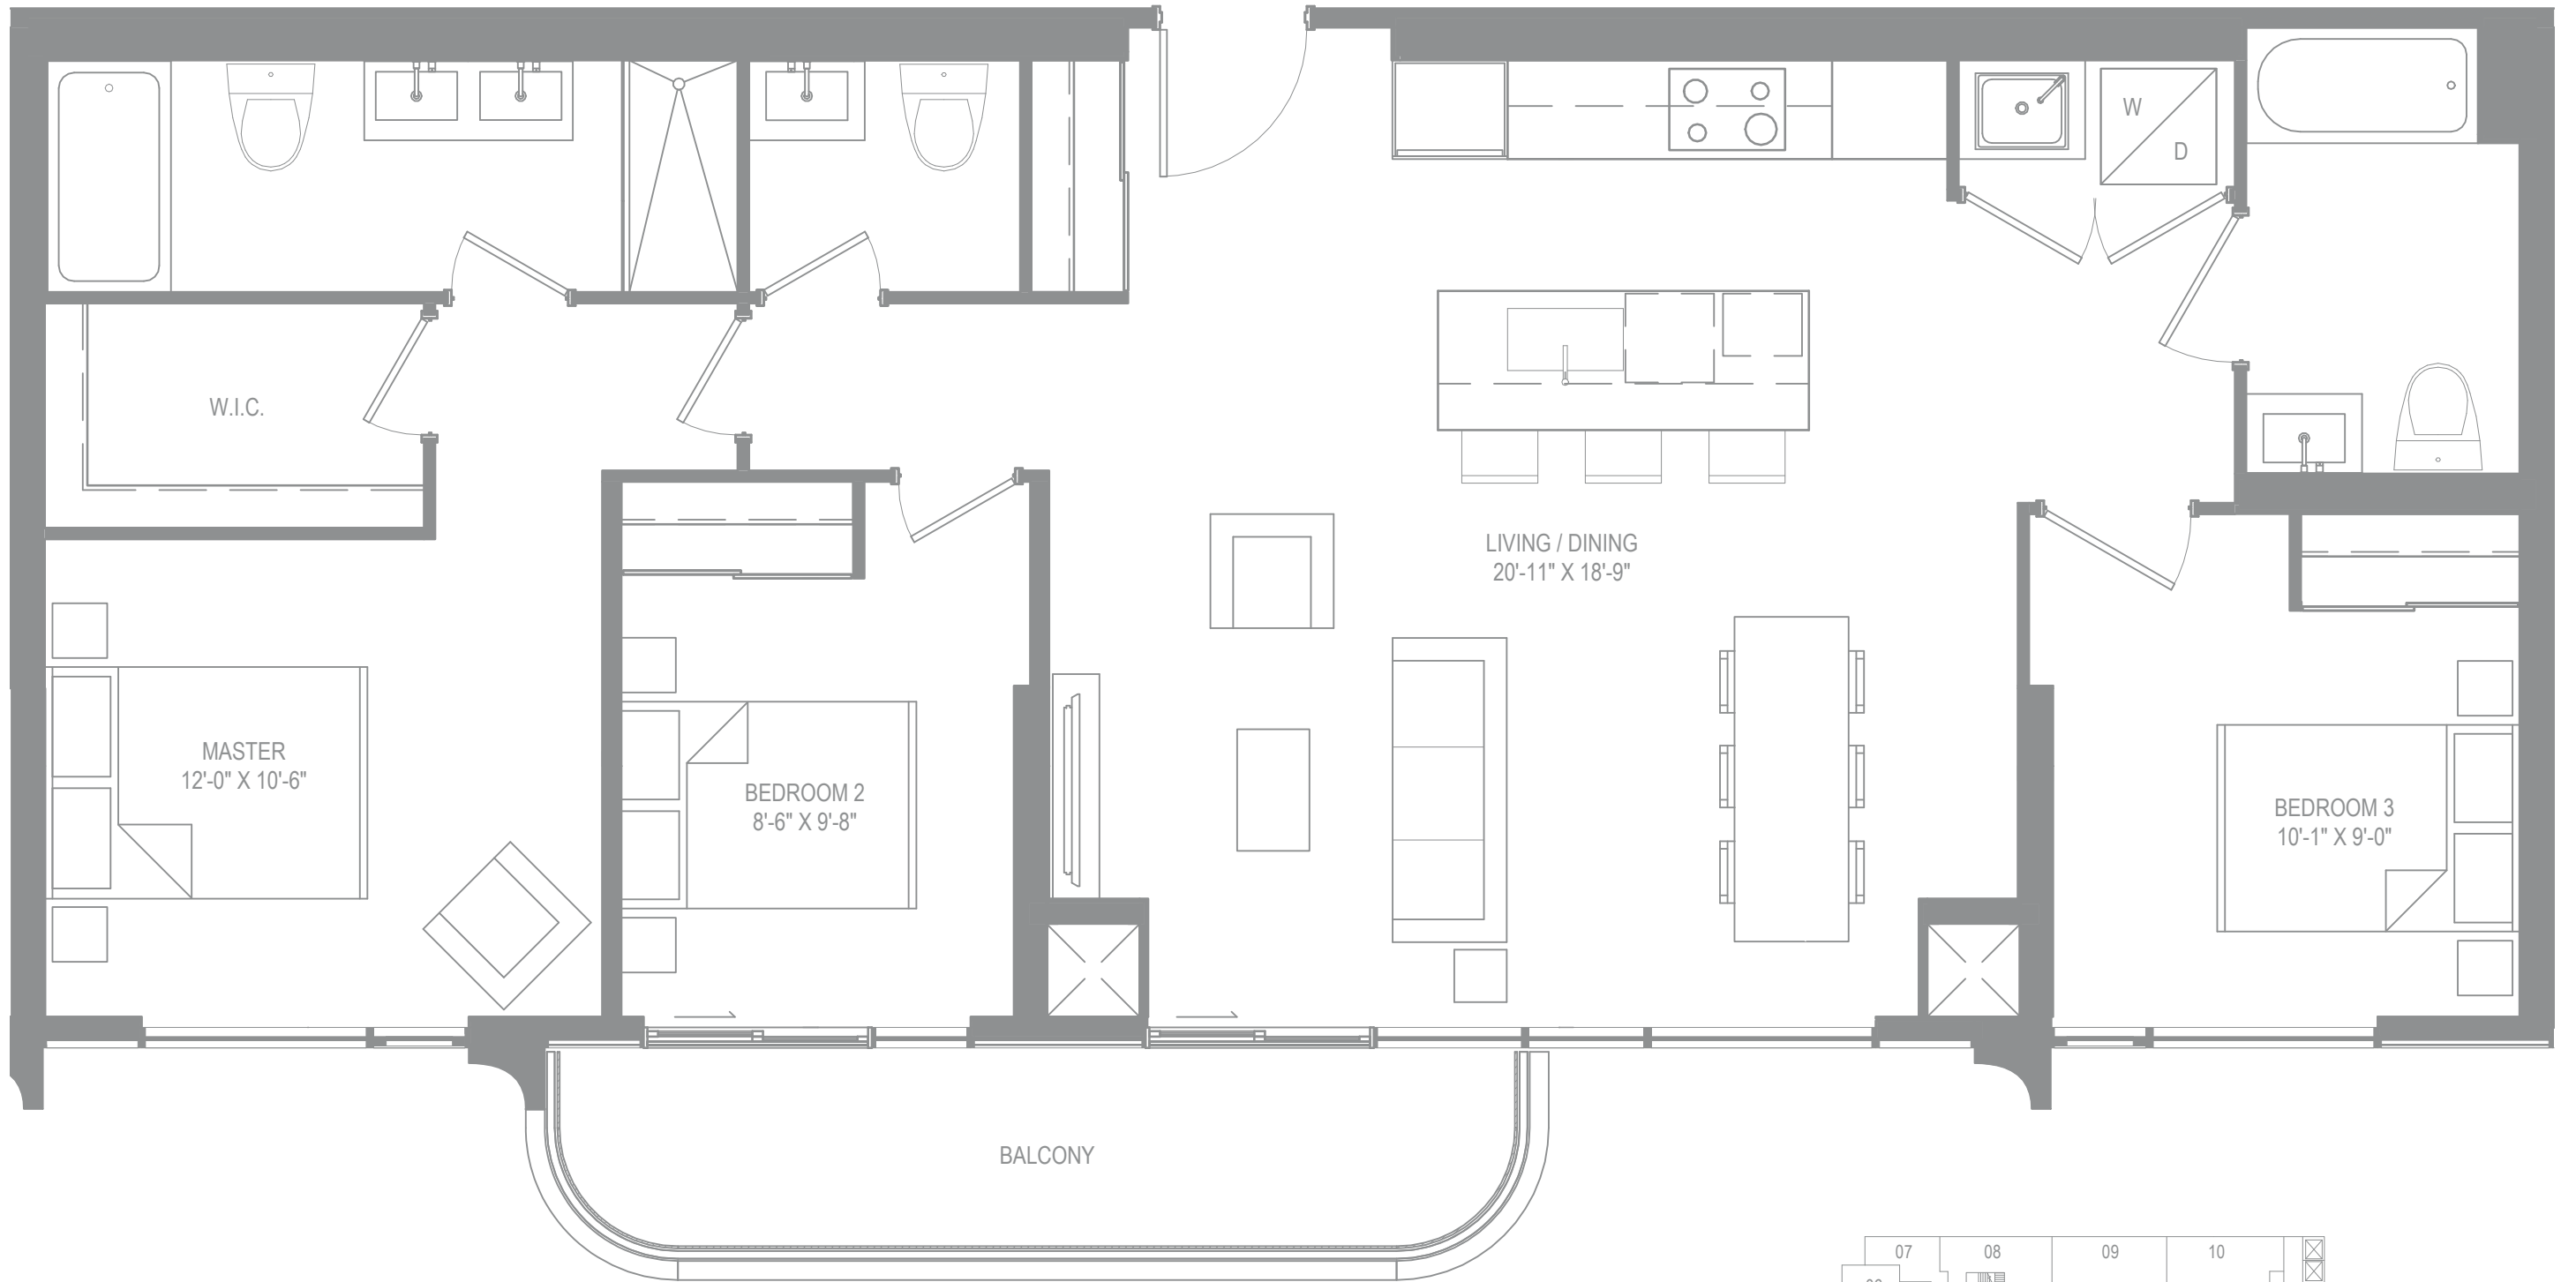

Interior 720 SF
Exterior 48 SF

Level 2

Dimensions, sizes, specifications, layouts and materials are approximate only and subject to change without notice. E&O.E

2 BEDROOM

Interior 739 SF

LEVEL 8

LEVEL 5

LEVEL 4

LEVEL 3

Modern Collection

Suite 750
2 Bedrooms

Interior 750 SF
Exterior 80 SF

Level 2

Dimensions, sizes, specifications, layouts and materials are approximate only and subject to change without notice. E&O.E

Modern Collection

Suite 760
2 Bedrooms

Interior 760 SF
Exterior 39 SF

Dimensions, sizes, specifications, layouts and materials are approximate only and subject to change without notice. E&O.E

3 BEDROOM

Interior 1187 SF

Exterior Juliet

LEVEL 7

3 BEDROOM

Interior 1214 SF

Exterior 94 SF

LEVEL 10