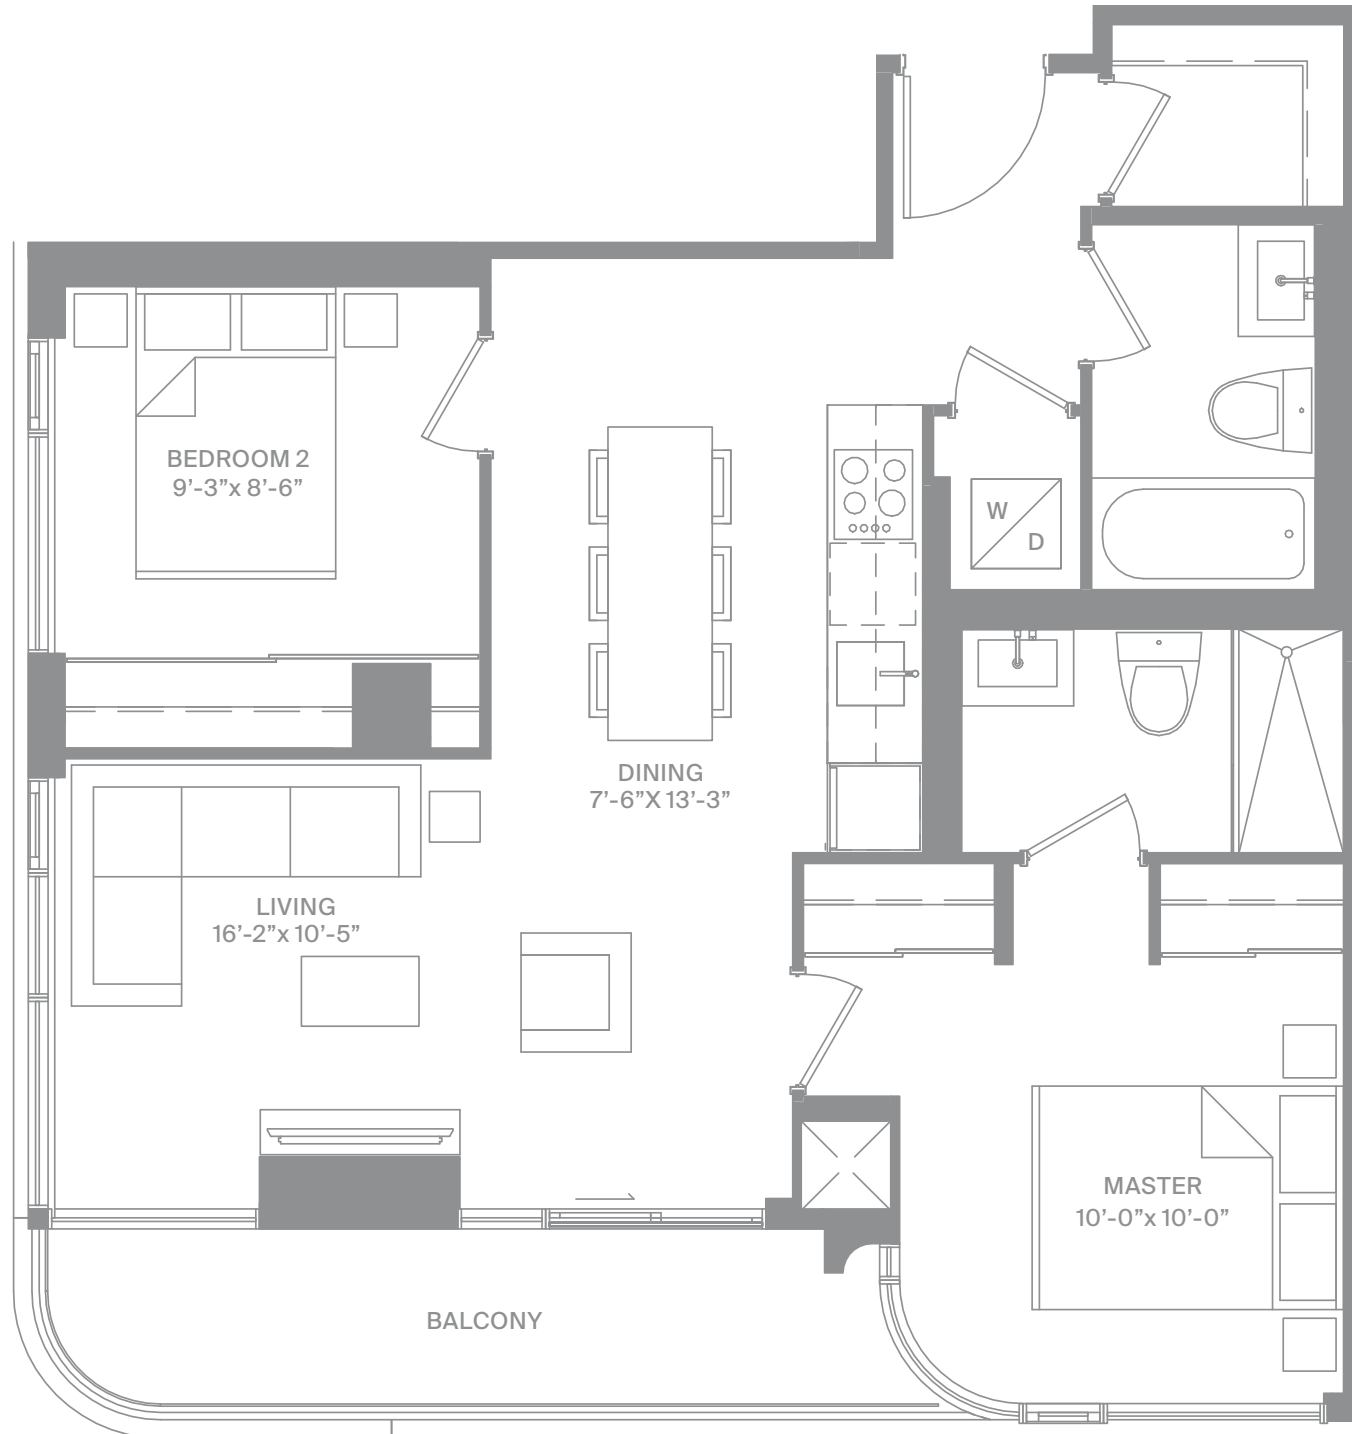

Interior 720 SF
Exterior 48 SF

Level 2

Dimensions, sizes, specifications, layouts and materials are approximate only and subject to change without notice. E&O.E

2 BEDROOM

Interior 739 SF

LEVEL 8

LEVEL 5

LEVEL 4

LEVEL 3

Modern Collection

Suite 750
2 Bedrooms

Interior 750 SF
Exterior 80 SF

Level 2

Dimensions, sizes, specifications, layouts and materials are approximate only and subject to change without notice. E&O.E

Modern Collection

Suite 760
2 Bedrooms

Interior 760 SF
Exterior 39 SF

Dimensions, sizes, specifications, layouts and materials are approximate only and subject to change without notice. E&O.E

3 BEDROOM

Interior 1187 SF

Exterior Juliet

LEVEL 7

3 BEDROOM

Interior 1214 SF

Exterior 94 SF

LEVEL 10