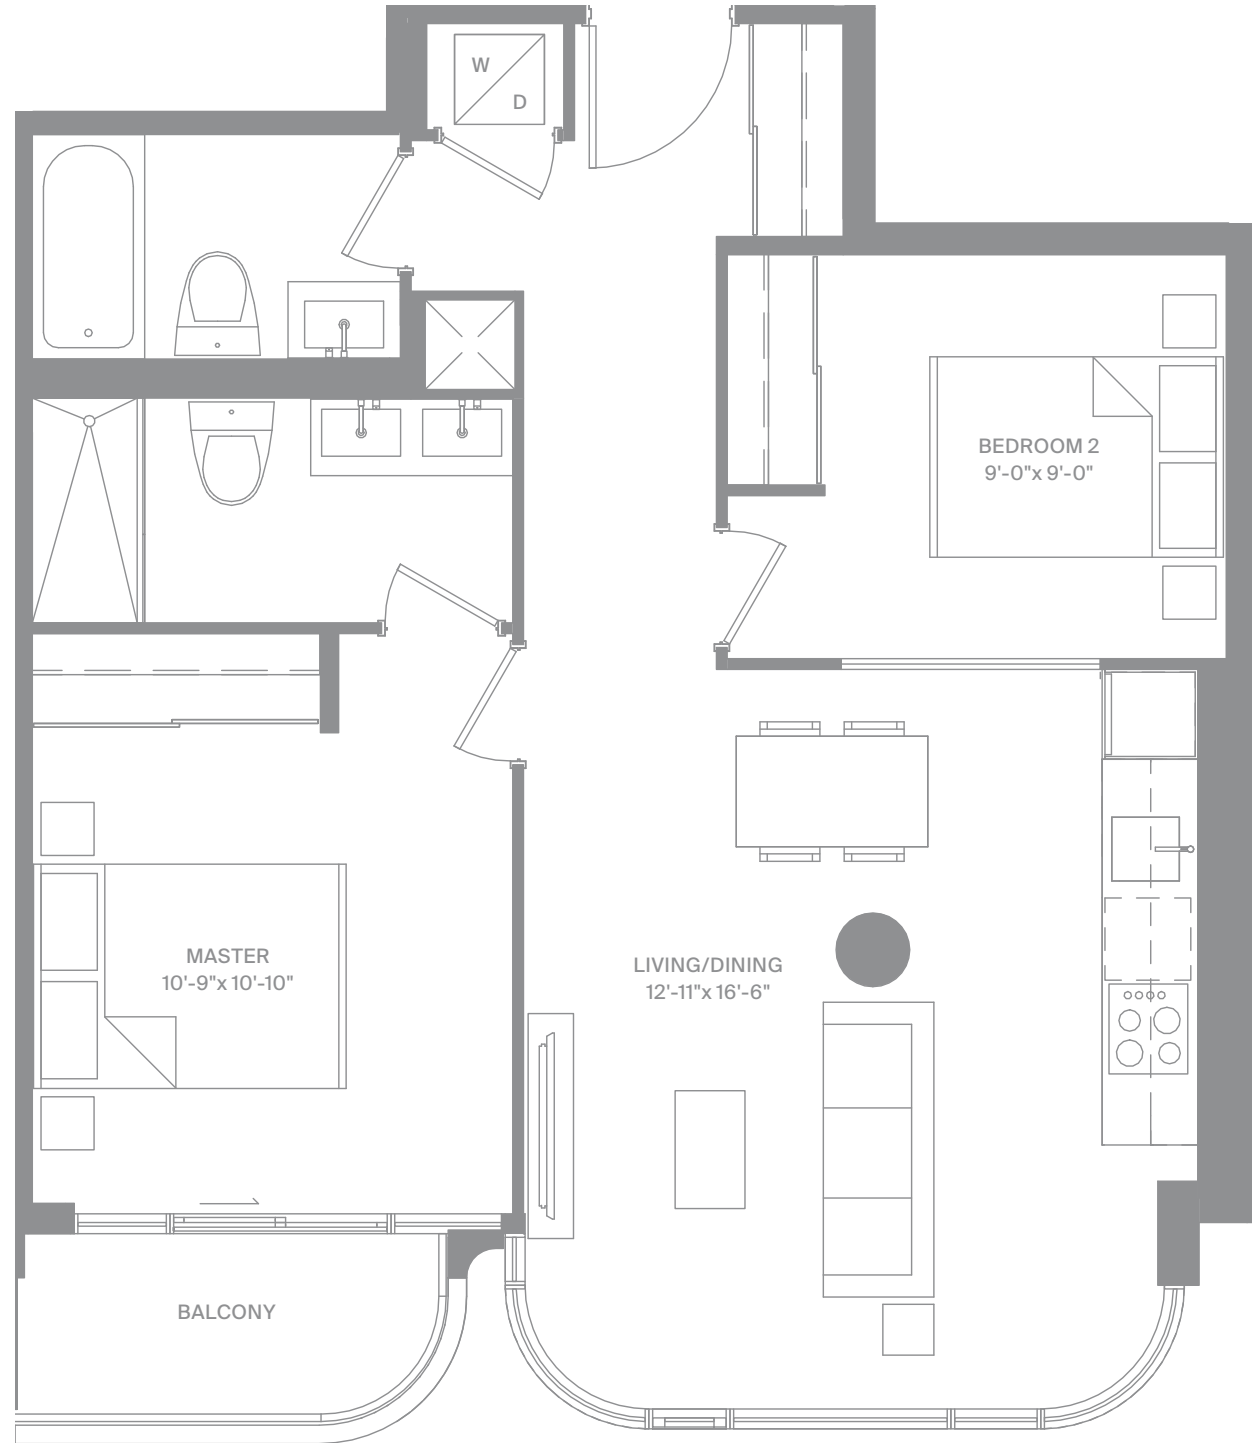

Interior 720 SF
Exterior 48 SF

Level 2

Dimensions, sizes, specifications, layouts and materials are approximate only and subject to change without notice. E&O.E

2 BEDROOM

Interior 739 SF

LEVEL 8

LEVEL 5

LEVEL 4

LEVEL 3

Modern Collection

Suite 750
2 Bedrooms

Interior 750 SF
Exterior 80 SF

Level 2

Dimensions, sizes, specifications, layouts and materials are approximate only and subject to change without notice. E&O.E

Modern Collection

Suite 760
2 Bedrooms

Interior 760 SF
Exterior 39 SF

Dimensions, sizes, specifications, layouts and materials are approximate only and subject to change without notice. E&O.E

3 BEDROOM

Interior 1187 SF

Exterior Juliet

LEVEL 7

3 BEDROOM

Interior 1214 SF

Exterior 94 SF

LEVEL 10