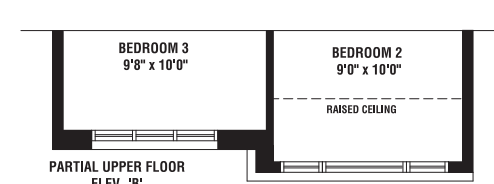

PRIMROSE

HICKORY END

THIS IS HOME. THIS IS CALEDON TRAILS.

SYCAMORE

A 2310 SQ. FT. B 2310 SQ. FT.

3 BEDROOMS
UP TO 3 ADDITIONAL OPTIONAL BEDROOMS AVAILABLE

HICKORY B | 2580 SQ. FT.

SYCAMORE END IRIS SYCAMORE HICKORY PRIMROSE HICKORY END