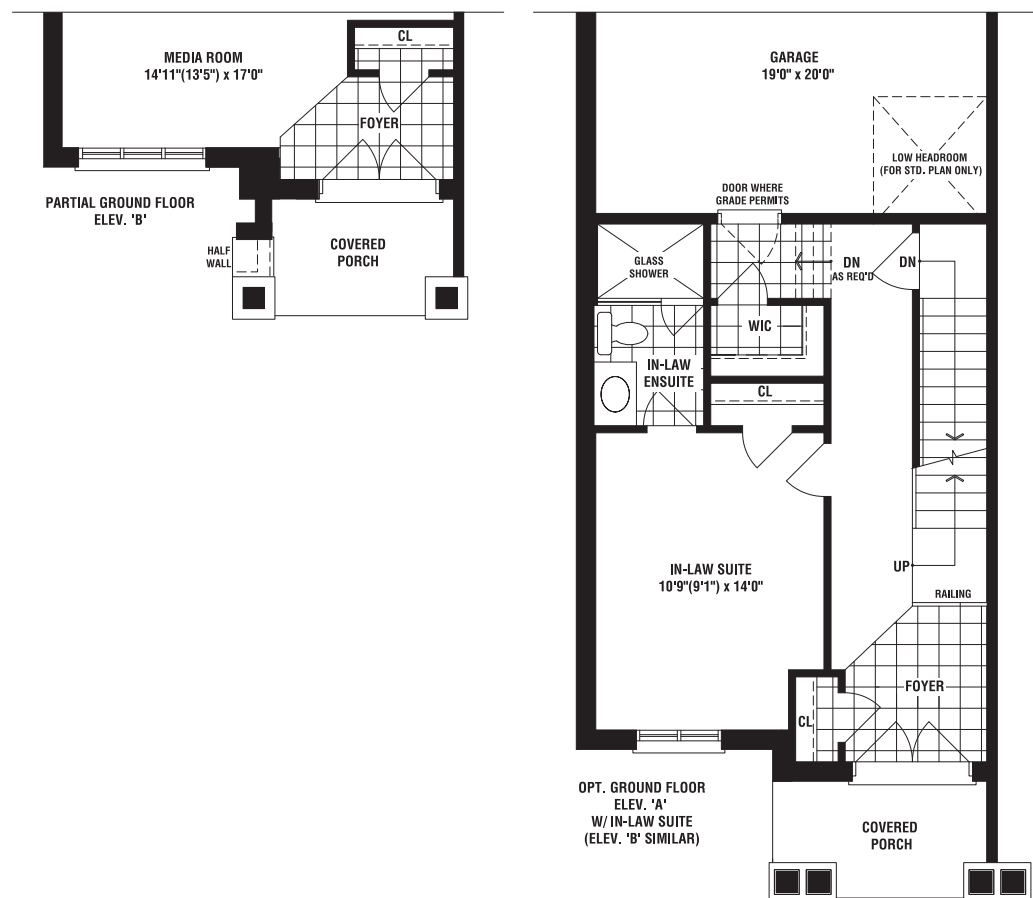

THIS IS HOME. THIS IS CALEDON TRAILS.

Caledon Trails
A MASTERPLANNED COMMUNITY

SYCAMORE END UNIT 2003
A 2290 SQ. FT.

55+ **Yorkwood**
YEARS HOMES

LAURIER
SINCE 1976 HOMES

SYCAMORE END UNIT

A 2290 SQ. FT. B 2290 SQ. FT.

3 BEDROOMS
UP TO 3 ADDITIONAL OPTIONAL BEDROOMS AVAILABLE

2003

SYCAMORE B | 2310 SQ. FT.

B

SYCAMORE END

IRIS

SYCAMORE

HICKORY