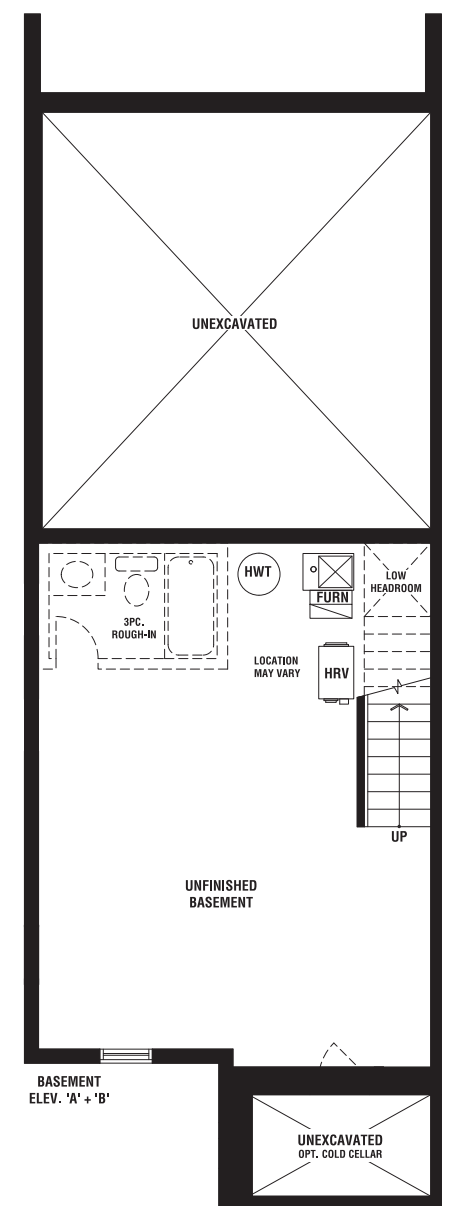

3 BEDROOMS
UP TO 3 ADDITIONAL OPTIONAL BEDROOMS AVAILABLE

2003

SYCAMORE B | 2310 SQ. FT.

B

SYCAMORE END

IRIS

SYCAMORE

HICKORY

PRIMROSE

HICKORY END

THIS IS HOME. THIS IS CALEDON TRAILS.

SYCAMORE

A 2310 SQ. FT. B 2310 SQ. FT.

3 BEDROOMS
UP TO 3 ADDITIONAL OPTIONAL BEDROOMS AVAILABLE

HICKORY B | 2580 SQ. FT.

SYCAMORE END IRIS SYCAMORE HICKORY PRIMROSE HICKORY END

REAR LANE TOWNS 

A

SYCAMORE END IRIS SYCAMORE HICKORY PRIMROSE HICKORY END

THIS IS HOME. THIS IS CALEDON TRAILS.

55+ **Yorkwood** HOMES

LAURIER SINCE 1976 HOMES

Caledon Trails
A MASTERPLANNED COMMUNITY

HICKORY END UNIT 2004
A 2580 SQ. FT.