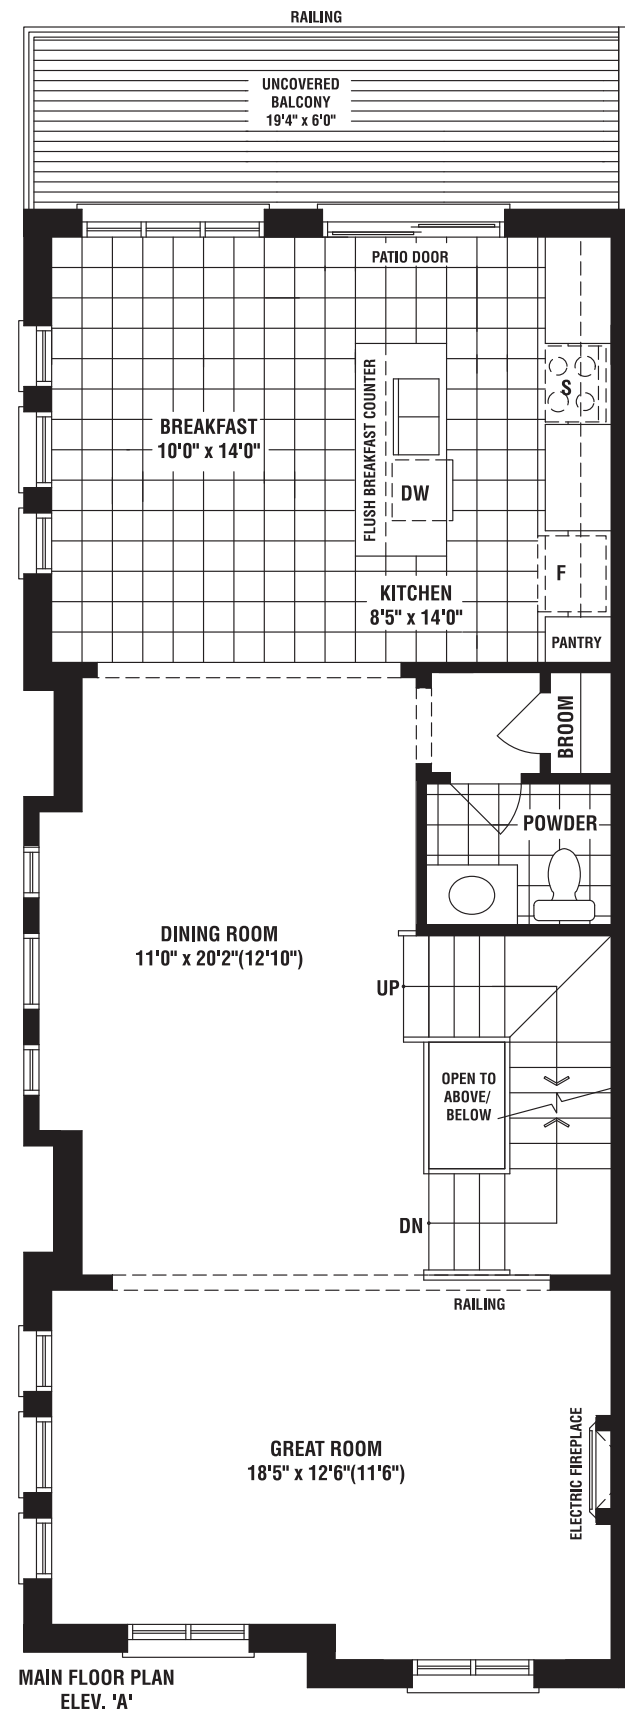

A 1950 SQ. FT. B 1950 SQ. FT.

3 BEDROOMS
UP TO 2 ADDITIONAL OPTIONAL BEDROOMS AVAILABLE

2001

IRIS B | 2150 SQ. FT.

B

SYCAMORE END IRIS SYCAMORE HICKORY PRIMROSE HICKORY END

REAR LANE TOWNS 

A

HICKORY B | 2600 SQ. FT.

B

SYCAMORE END IRIS SYCAMORE HICKORY PRIMROSE HICKORY END

REAR LANE **TOWNS**

A

SYCAMORE END IRIS SYCAMORE HICKORY PRIMROSE HICKORY END

THIS IS HOME. THIS IS CALEDON TRAILS.

MARIGOLD B | 2550 SQ. FT.

B

REAR LANE TOWNS 

A

THIS IS HOME. THIS IS CALEDON TRAILS.

55+ **Yorkwood**
YEARS HOMES

LAURIER
SINCE 1976 HOMES

Caledon Trails
A MASTERPLANNED COMMUNITY

MARIGOLD END UNIT 2005
A 2550 SQ. FT.

MARIGOLD END UNIT

A 2550 SQ. FT. B 2550 SQ. FT.

3 BEDROOMS
ADDITIONAL OPTIONAL BEDROOM AVAILABLE

2005