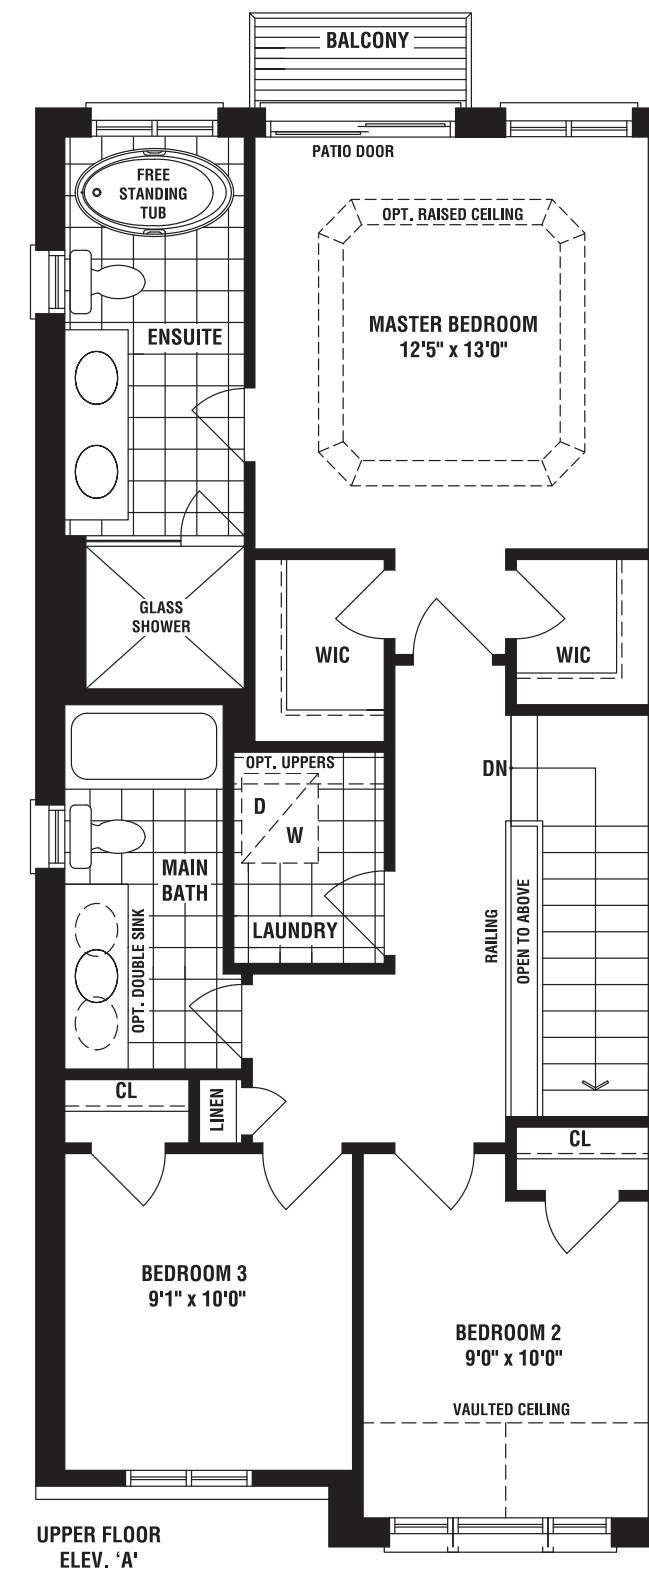

A 1950 SQ. FT. B 1950 SQ. FT.

3 BEDROOMS
UP TO 2 ADDITIONAL OPTIONAL BEDROOMS AVAILABLE

2001

IRIS B | 2150 SQ. FT.

B

SYCAMORE END IRIS SYCAMORE HICKORY PRIMROSE HICKORY END

REAR LANE TOWNS 

A

SYCAMORE END IRIS SYCAMORE HICKORY PRIMROSE HICKORY END

THIS IS HOME. THIS IS CALEDON TRAILS.

SYCAMORE B | 2290 SQ. FT.

SYCAMORE END IRIS SYCAMORE HICKORY PRIMROSE HICKORY END

REAR LANE **TOWNS**

SYCAMORE END IRIS SYCAMORE HICKORY PRIMROSE HICKORY END

THIS IS HOME. THIS IS CALEDON TRAILS.

Caledon Trails
A MASTERPLANNED COMMUNITY

SYCAMORE END UNIT 2003
A 2290 SQ. FT.

55+ **Yorkwood**
YEARS HOMES

LAURIER
SINCE 1976 HOMES

SYCAMORE END UNIT

A 2290 SQ. FT. B 2290 SQ. FT.

3 BEDROOMS
UP TO 3 ADDITIONAL OPTIONAL BEDROOMS AVAILABLE

2003

SYCAMORE B | 2310 SQ. FT.

B

SYCAMORE END

IRIS

SYCAMORE

HICKORY