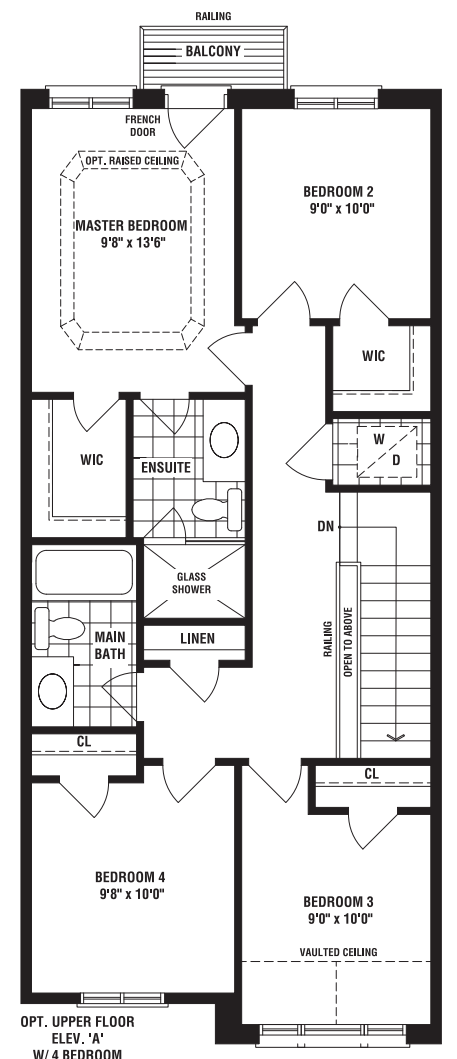

3 BEDROOMS
UP TO 3 ADDITIONAL OPTIONAL BEDROOMS AVAILABLE

2003

SYCAMORE B | 2310 SQ. FT.

B

SYCAMORE END

IRIS

SYCAMORE

HICKORY

PRIMROSE

HICKORY END

THIS IS HOME. THIS IS CALEDON TRAILS.

SYCAMORE

A 2310 SQ. FT. B 2310 SQ. FT.

3 BEDROOMS
UP TO 3 ADDITIONAL OPTIONAL BEDROOMS AVAILABLE

HICKORY B | 2580 SQ. FT.

SYCAMORE END IRIS SYCAMORE HICKORY PRIMROSE HICKORY END

REAR LANE TOWNS 

A

SYCAMORE END IRIS SYCAMORE HICKORY PRIMROSE HICKORY END

THIS IS HOME. THIS IS CALEDON TRAILS.

55+ **Yorkwood** HOMES

LAURIER SINCE 1976 HOMES

Caledon Trails
A MASTERPLANNED COMMUNITY

HICKORY END UNIT 2004
A 2580 SQ. FT.