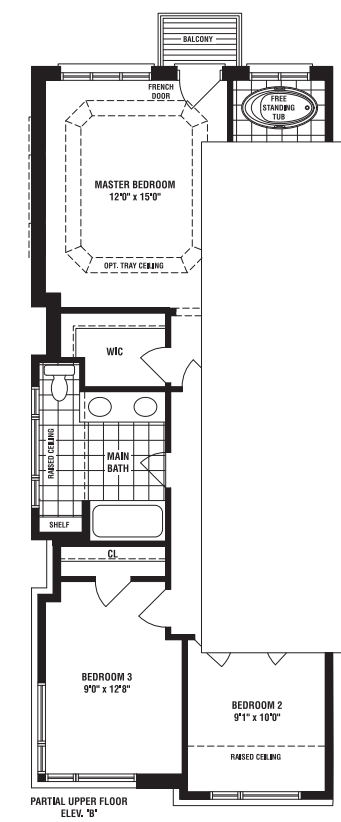

3 BEDROOMS
UP TO 3 ADDITIONAL OPTIONAL BEDROOMS AVAILABLE

2003

SYCAMORE B | 2310 SQ. FT.

B

SYCAMORE END

IRIS

SYCAMORE

HICKORY

HICKORY B | 2600 SQ. FT.

B

SYCAMORE END IRIS SYCAMORE HICKORY PRIMROSE HICKORY END

REAR LANE **TOWNS**

A

SYCAMORE END IRIS SYCAMORE HICKORY PRIMROSE HICKORY END

THIS IS HOME. THIS IS CALEDON TRAILS.

MARIGOLD B | 2550 SQ. FT.

B

REAR LANE TOWNS 

A

THIS IS HOME. THIS IS CALEDON TRAILS.

55+ **Yorkwood**
YEARS HOMES

LAURIER
SINCE 1976 HOMES

Caledon Trails
A MASTERPLANNED COMMUNITY

MARIGOLD END UNIT 2005
A 2550 SQ. FT.

MARIGOLD END UNIT

A 2550 SQ. FT. B 2550 SQ. FT.

3 BEDROOMS
ADDITIONAL OPTIONAL BEDROOM AVAILABLE

2005