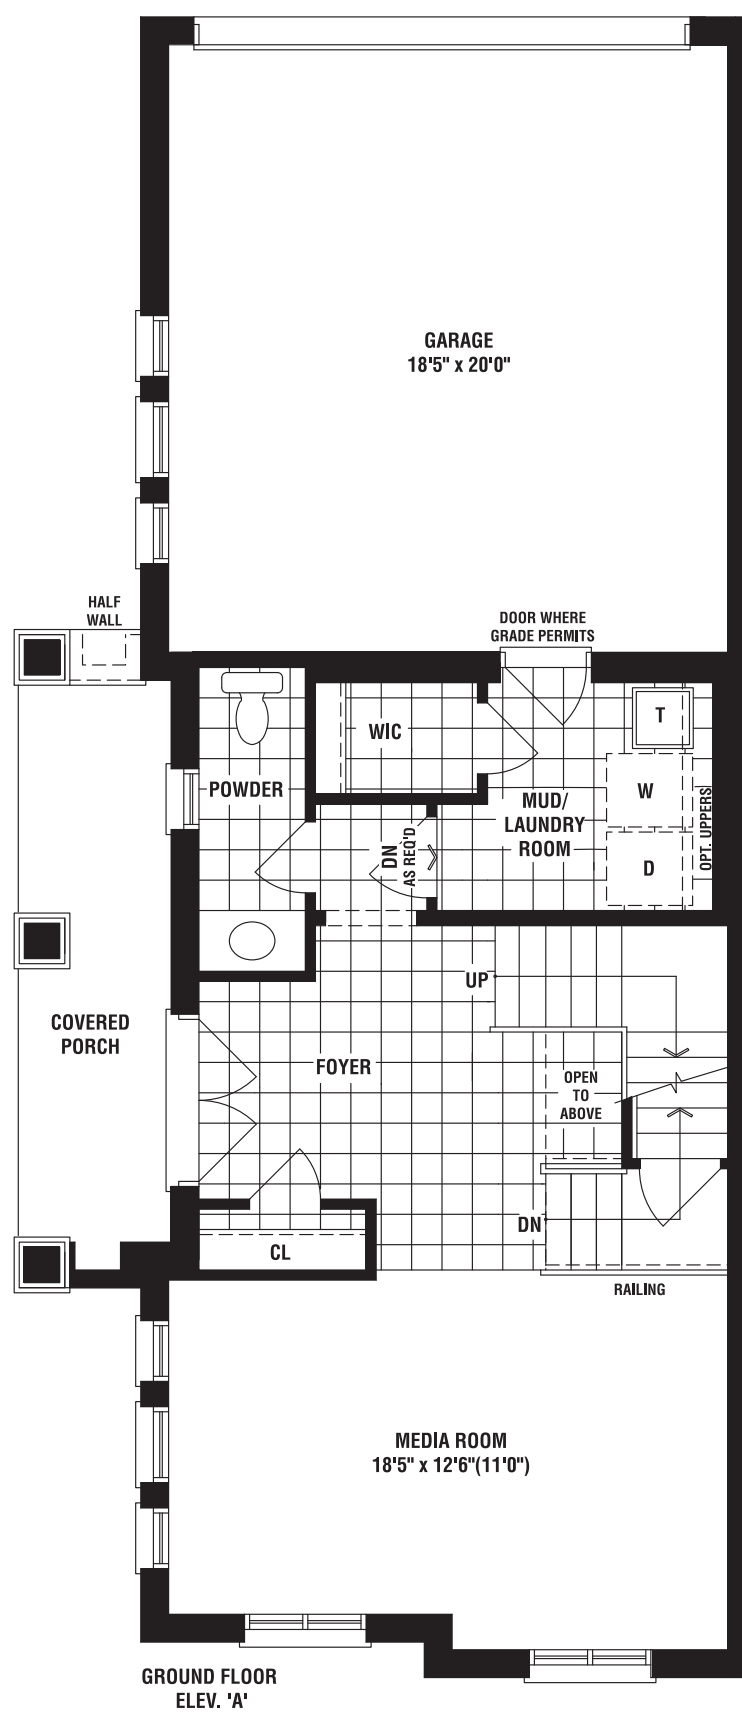

HICKORY B | 2600 SQ. FT.

B

SYCAMORE END IRIS SYCAMORE HICKORY PRIMROSE HICKORY END

REAR LANE **TOWNS**

A

SYCAMORE END IRIS SYCAMORE HICKORY PRIMROSE HICKORY END

THIS IS HOME. THIS IS CALEDON TRAILS.

MARIGOLD B | 2550 SQ. FT.

B

REAR LANE TOWNS 

A

THIS IS HOME. THIS IS CALEDON TRAILS.

55+ **Yorkwood**
YEARS HOMES

LAURIER
SINCE 1976 HOMES

Caledon Trails
A MASTERPLANNED COMMUNITY

MARIGOLD END UNIT 2005
A 2550 SQ. FT.

MARIGOLD END UNIT

A 2550 SQ. FT. B 2550 SQ. FT.

3 BEDROOMS
ADDITIONAL OPTIONAL BEDROOM AVAILABLE

2005