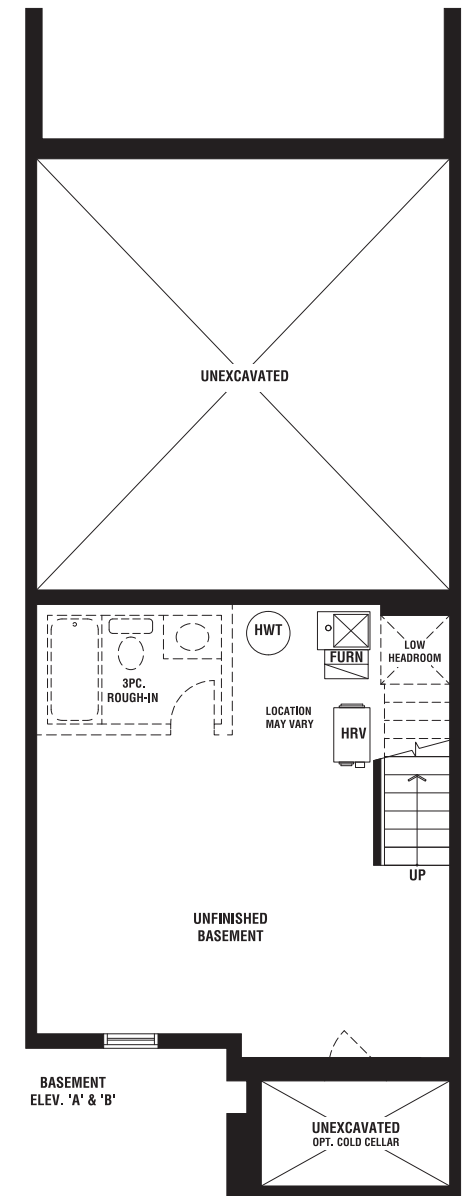

PRIMROSE B | 1950 SQ. FT.

SYCAMORE END IRIS SYCAMORE HICKORY PRIMROSE HICKORY END

THIS IS HOME. THIS IS CALEDON TRAILS.

REAR LANE **TOWNS** 

SYCAMORE END IRIS SYCAMORE HICKORY PRIMROSE HICKORY END

PRIMROSE

A 1950 SQ. FT. B 1950 SQ. FT.

3 BEDROOMS
UP TO 2 ADDITIONAL OPTIONAL BEDROOMS AVAILABLE

2001

IRIS B | 2150 SQ. FT.

B

SYCAMORE END IRIS SYCAMORE HICKORY PRIMROSE HICKORY END

REAR LANE TOWNS 

A

SYCAMORE END IRIS SYCAMORE HICKORY PRIMROSE HICKORY END

THIS IS HOME. THIS IS CALEDON TRAILS.

SYCAMORE B | 2290 SQ. FT.

SYCAMORE END IRIS SYCAMORE HICKORY PRIMROSE HICKORY END

REAR LANE **TOWNS**

SYCAMORE END IRIS SYCAMORE HICKORY PRIMROSE HICKORY END