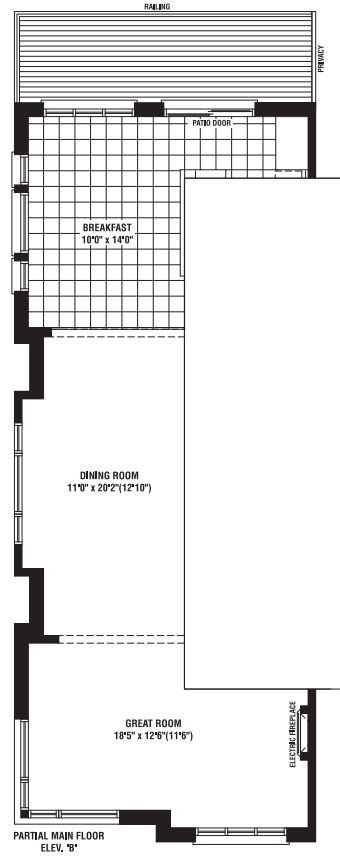

3 BEDROOMS
UP TO 3 ADDITIONAL OPTIONAL BEDROOMS AVAILABLE

2003

SYCAMORE B | 2310 SQ. FT.

B

SYCAMORE END

IRIS

SYCAMORE

HICKORY

HICKORY B | 2600 SQ. FT.

B

SYCAMORE END IRIS SYCAMORE HICKORY PRIMROSE HICKORY END

REAR LANE **TOWNS**

A

SYCAMORE END IRIS SYCAMORE HICKORY PRIMROSE HICKORY END

THIS IS HOME. THIS IS CALEDON TRAILS.

MARIGOLD B | 2550 SQ. FT.

B

REAR LANE TOWNS 

A

THIS IS HOME. THIS IS CALEDON TRAILS.

55+ **Yorkwood**
YEARS HOMES

LAURIER
SINCE 1976 HOMES

Caledon Trails
A MASTERPLANNED COMMUNITY

MARIGOLD END UNIT 2005
A 2550 SQ. FT.

MARIGOLD END UNIT

A 2550 SQ. FT. B 2550 SQ. FT.

3 BEDROOMS
ADDITIONAL OPTIONAL BEDROOM AVAILABLE

2005