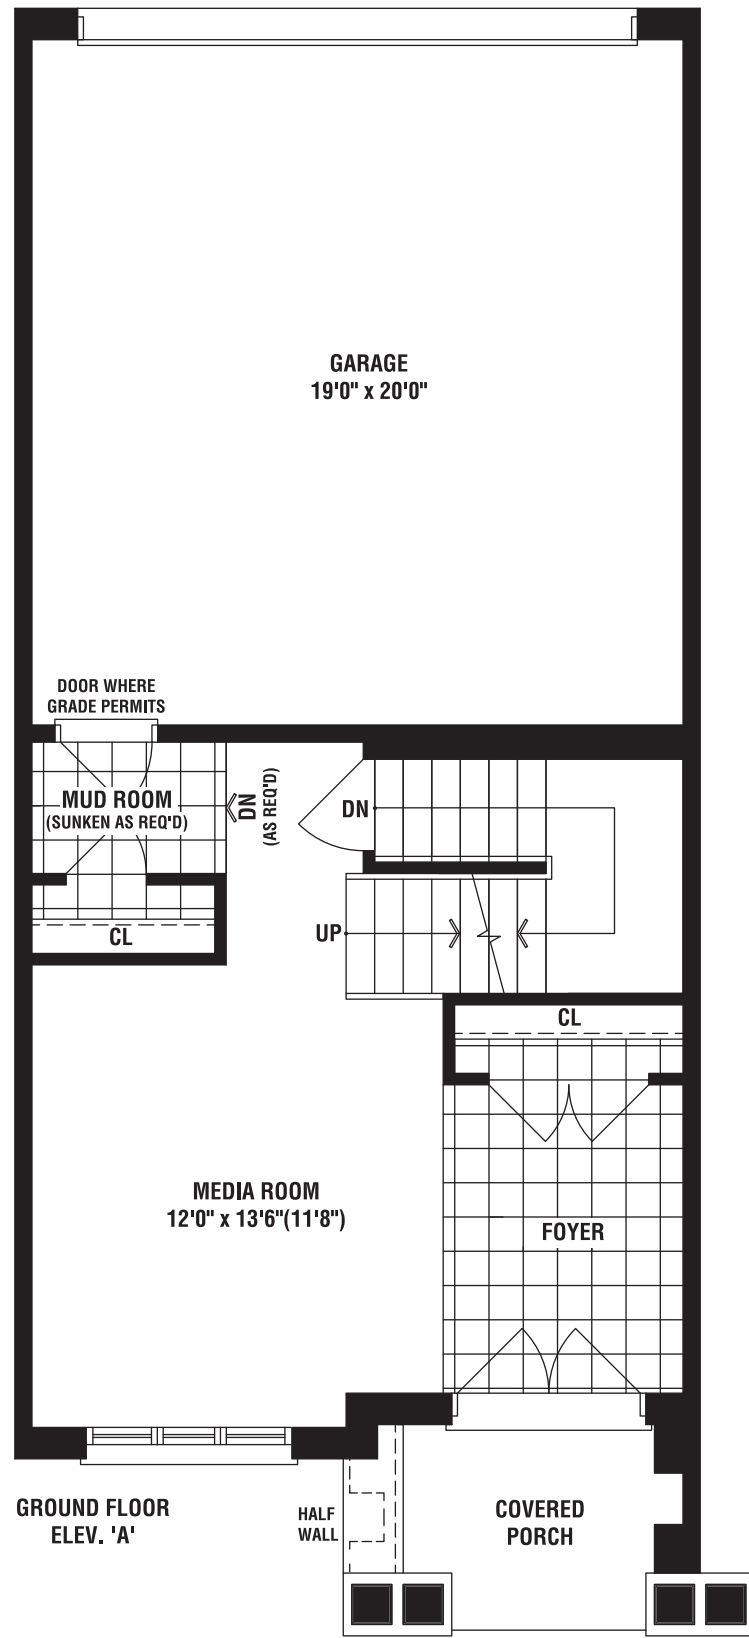

PRIMROSE B | 1950 SQ. FT.

SYCAMORE END IRIS SYCAMORE HICKORY PRIMROSE HICKORY END

THIS IS HOME. THIS IS CALEDON TRAILS.

REAR LANE **TOWNS** 

SYCAMORE END IRIS SYCAMORE HICKORY PRIMROSE HICKORY END

PRIMROSE

A 1950 SQ. FT. B 1950 SQ. FT.

3 BEDROOMS
UP TO 2 ADDITIONAL OPTIONAL BEDROOMS AVAILABLE

2001

IRIS B | 2150 SQ. FT.

B

SYCAMORE END IRIS SYCAMORE HICKORY PRIMROSE HICKORY END

REAR LANE TOWNS 

A