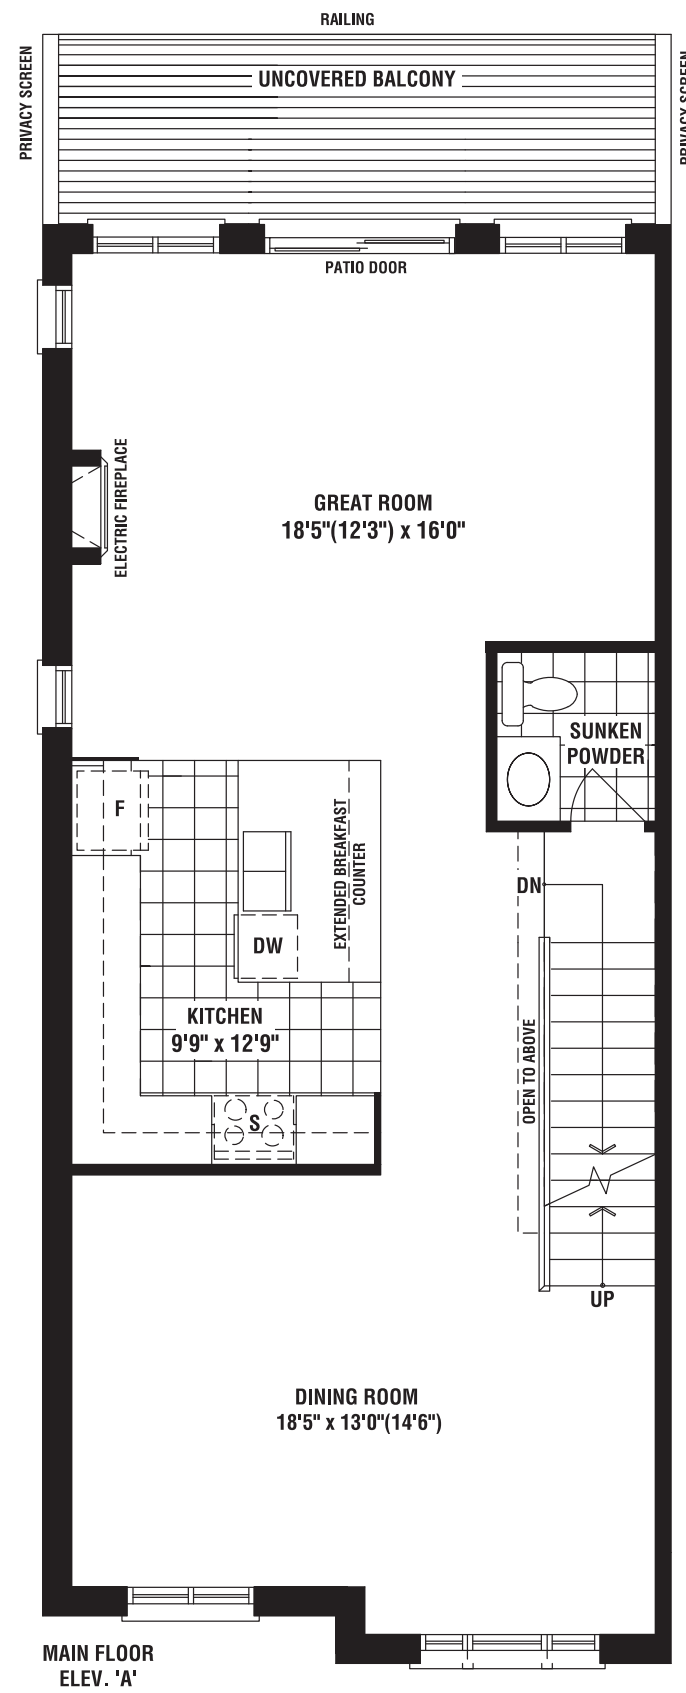

A 1950 SQ. FT. B 1950 SQ. FT.

3 BEDROOMS
UP TO 2 ADDITIONAL OPTIONAL BEDROOMS AVAILABLE

2001

IRIS B | 2150 SQ. FT.

B

SYCAMORE END IRIS SYCAMORE HICKORY PRIMROSE HICKORY END

REAR LANE TOWNS 

A

SYCAMORE END IRIS SYCAMORE HICKORY PRIMROSE HICKORY END

THIS IS HOME. THIS IS CALEDON TRAILS.

SYCAMORE B | 2290 SQ. FT.

SYCAMORE END IRIS SYCAMORE HICKORY PRIMROSE HICKORY END

REAR LANE **TOWNS**

SYCAMORE END IRIS SYCAMORE HICKORY PRIMROSE HICKORY END

THIS IS HOME. THIS IS CALEDON TRAILS.

Caledon Trails
A MASTERPLANNED COMMUNITY

SYCAMORE END UNIT 2003
A 2290 SQ. FT.

55+ **Yorkwood**
YEARS HOMES

LAURIER
SINCE 1976 HOMES

SYCAMORE END UNIT

A 2290 SQ. FT. B 2290 SQ. FT.

3 BEDROOMS
UP TO 3 ADDITIONAL OPTIONAL BEDROOMS AVAILABLE

2003

SYCAMORE B | 2310 SQ. FT.

B

SYCAMORE END

IRIS

SYCAMORE

HICKORY