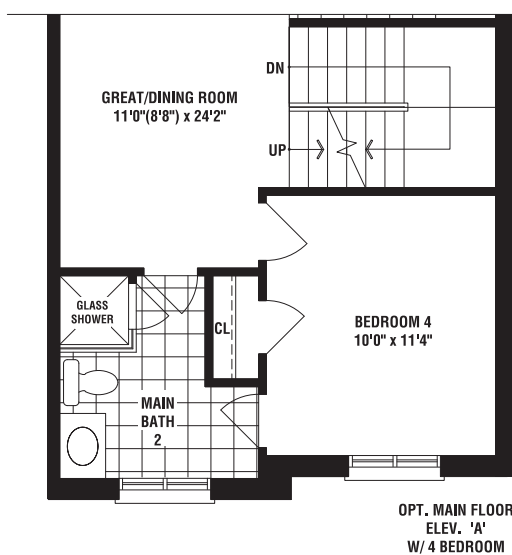

PRIMROSE B | 1950 SQ. FT.

SYCAMORE END IRIS SYCAMORE HICKORY PRIMROSE HICKORY END

THIS IS HOME. THIS IS CALEDON TRAILS.

REAR LANE **TOWNS** 

SYCAMORE END IRIS SYCAMORE HICKORY PRIMROSE HICKORY END

PRIMROSE

A 1950 SQ. FT. B 1950 SQ. FT.

3 BEDROOMS
UP TO 2 ADDITIONAL OPTIONAL BEDROOMS AVAILABLE

2001

IRIS B | 2150 SQ. FT.

B

SYCAMORE END IRIS SYCAMORE HICKORY PRIMROSE HICKORY END

REAR LANE TOWNS 

A