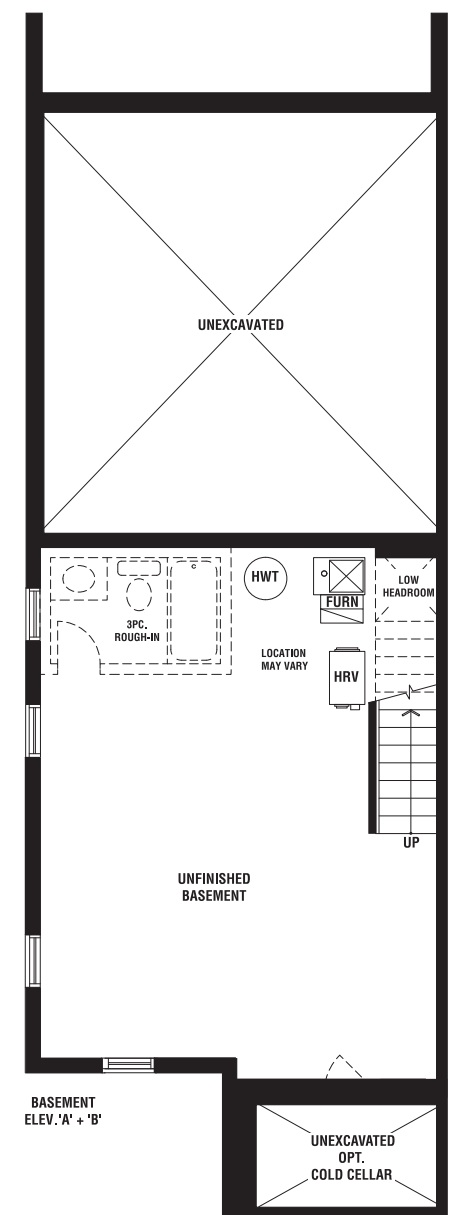

A 1950 SQ. FT. B 1950 SQ. FT.

3 BEDROOMS
UP TO 2 ADDITIONAL OPTIONAL BEDROOMS AVAILABLE

2001

IRIS B | 2150 SQ. FT.

B

SYCAMORE END IRIS SYCAMORE HICKORY PRIMROSE HICKORY END

REAR LANE TOWNS 

A

SYCAMORE END IRIS SYCAMORE HICKORY PRIMROSE HICKORY END

THIS IS HOME. THIS IS CALEDON TRAILS.

SYCAMORE B | 2290 SQ. FT.

SYCAMORE END IRIS SYCAMORE HICKORY PRIMROSE HICKORY END

REAR LANE **TOWNS**

SYCAMORE END IRIS SYCAMORE HICKORY PRIMROSE HICKORY END

THIS IS HOME. THIS IS CALEDON TRAILS.

Caledon Trails
A MASTERPLANNED COMMUNITY

SYCAMORE END UNIT 2003
A 2290 SQ. FT.

55+ **Yorkwood**
YEARS HOMES

LAURIER
SINCE 1976 HOMES

SYCAMORE END UNIT

A 2290 SQ. FT. B 2290 SQ. FT.

3 BEDROOMS
UP TO 3 ADDITIONAL OPTIONAL BEDROOMS AVAILABLE

2003

SYCAMORE B | 2310 SQ. FT.

B

SYCAMORE END

IRIS

SYCAMORE

HICKORY