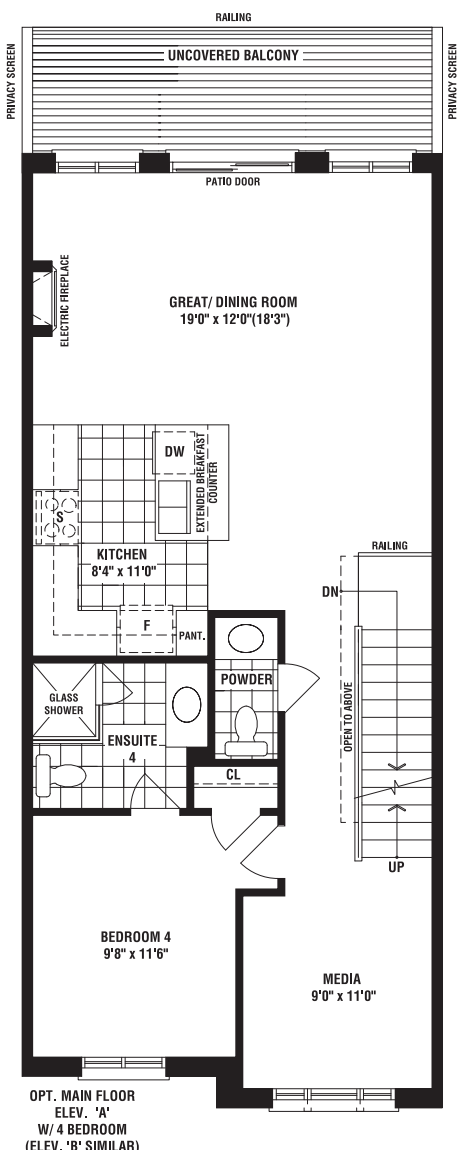

3 BEDROOMS
UP TO 3 ADDITIONAL OPTIONAL BEDROOMS AVAILABLE

2003

SYCAMORE B | 2310 SQ. FT.

B

SYCAMORE END

IRIS

SYCAMORE

HICKORY

PRIMROSE

HICKORY END

THIS IS HOME. THIS IS CALEDON TRAILS.

SYCAMORE

A 2310 SQ. FT. B 2310 SQ. FT.

3 BEDROOMS
UP TO 3 ADDITIONAL OPTIONAL BEDROOMS AVAILABLE

HICKORY B | 2580 SQ. FT.

SYCAMORE END IRIS SYCAMORE HICKORY PRIMROSE HICKORY END

REAR LANE TOWNS 

A

SYCAMORE END IRIS SYCAMORE HICKORY PRIMROSE HICKORY END

THIS IS HOME. THIS IS CALEDON TRAILS.

55+ **Yorkwood** HOMES

LAURIER SINCE 1976 HOMES

Caledon Trails
A MASTERPLANNED COMMUNITY

HICKORY END UNIT 2004
A 2580 SQ. FT.