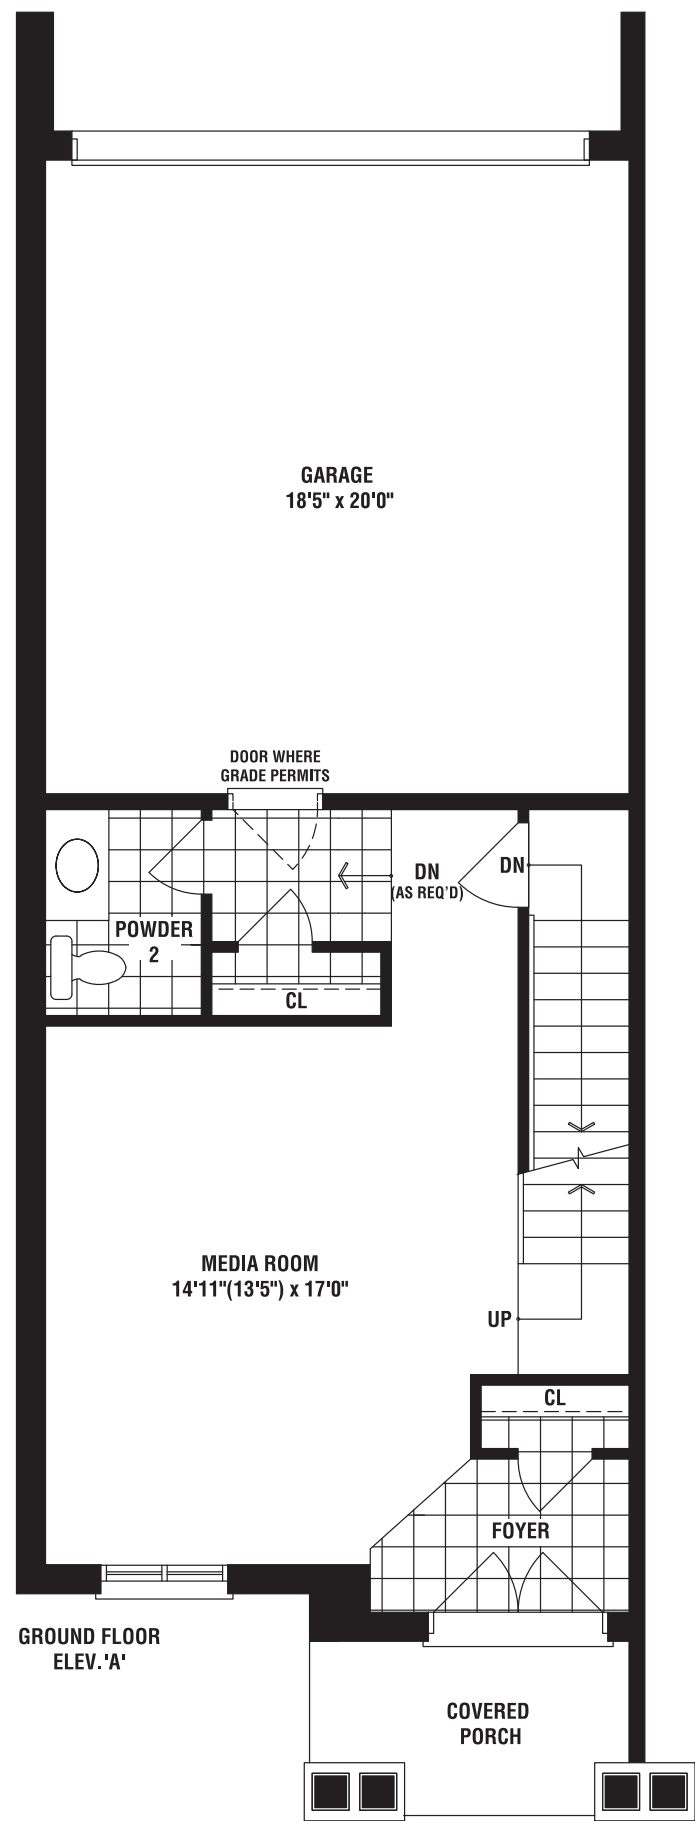

SYCAMORE END IRIS SYCAMORE HICKORY PRIMROSE HICKORY END

THIS IS HOME. THIS IS CALEDON TRAILS.

SYCAMORE B | 2290 SQ. FT.

SYCAMORE END IRIS SYCAMORE HICKORY PRIMROSE HICKORY END

REAR LANE **TOWNS**

SYCAMORE END IRIS SYCAMORE HICKORY PRIMROSE HICKORY END

THIS IS HOME. THIS IS CALEDON TRAILS.

Caledon Trails
A MASTERPLANNED COMMUNITY

SYCAMORE END UNIT 2003
A 2290 SQ. FT.

55+ **Yorkwood**
YEARS HOMES

LAURIER
SINCE 1976 HOMES

SYCAMORE END UNIT

A 2290 SQ. FT. B 2290 SQ. FT.

3 BEDROOMS
UP TO 3 ADDITIONAL OPTIONAL BEDROOMS AVAILABLE

2003

SYCAMORE B | 2310 SQ. FT.

B

SYCAMORE END

IRIS

SYCAMORE

HICKORY