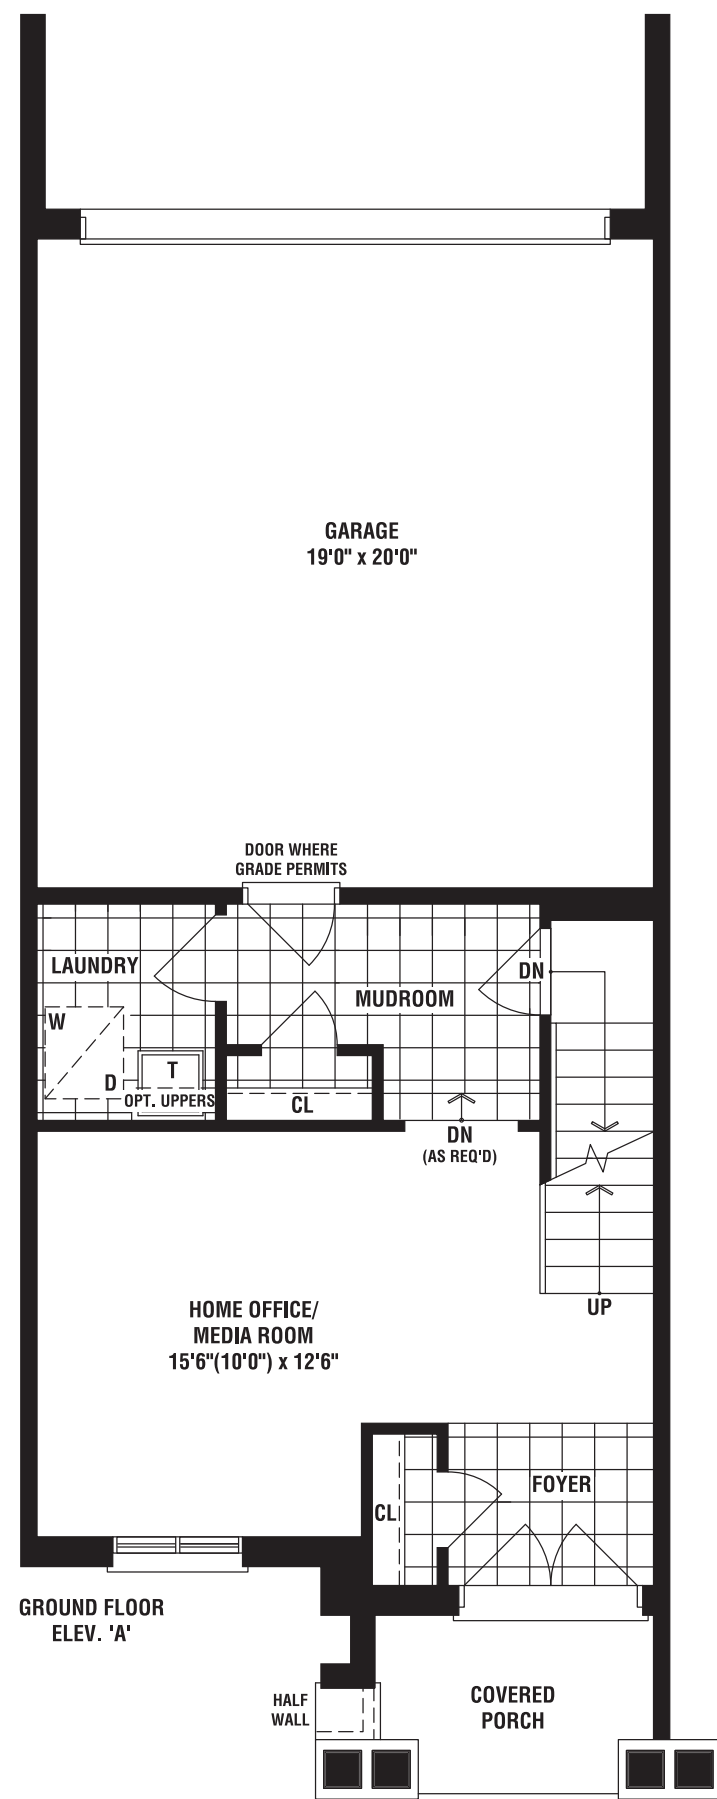

PRIMROSE B | 1950 SQ. FT.

SYCAMORE END IRIS SYCAMORE HICKORY PRIMROSE HICKORY END

THIS IS HOME. THIS IS CALEDON TRAILS.

REAR LANE **TOWNS** 

SYCAMORE END IRIS SYCAMORE HICKORY PRIMROSE HICKORY END

PRIMROSE

A 1950 SQ. FT. B 1950 SQ. FT.

3 BEDROOMS
UP TO 2 ADDITIONAL OPTIONAL BEDROOMS AVAILABLE

2001

IRIS B | 2150 SQ. FT.

B

SYCAMORE END IRIS SYCAMORE HICKORY PRIMROSE HICKORY END

REAR LANE TOWNS 

A

SYCAMORE END IRIS SYCAMORE HICKORY PRIMROSE HICKORY END

THIS IS HOME. THIS IS CALEDON TRAILS.

SYCAMORE B | 2290 SQ. FT.

SYCAMORE END IRIS SYCAMORE HICKORY PRIMROSE HICKORY END

REAR LANE **TOWNS**

SYCAMORE END IRIS SYCAMORE HICKORY PRIMROSE HICKORY END