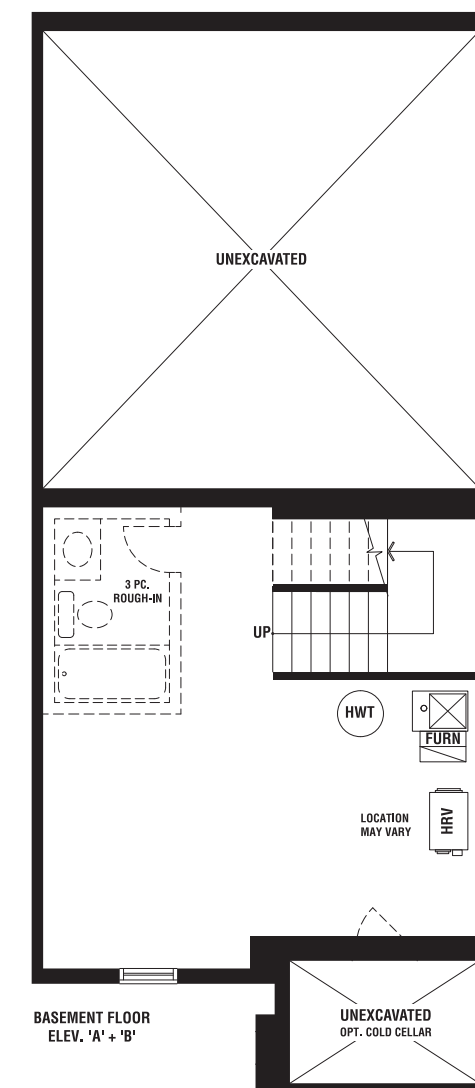

PRIMROSE B | 1950 SQ. FT.

SYCAMORE END IRIS SYCAMORE HICKORY PRIMROSE HICKORY END

THIS IS HOME. THIS IS CALEDON TRAILS.

REAR LANE **TOWNS** 

SYCAMORE END IRIS SYCAMORE HICKORY PRIMROSE HICKORY END

PRIMROSE

A 1950 SQ. FT. B 1950 SQ. FT.

3 BEDROOMS
UP TO 2 ADDITIONAL OPTIONAL BEDROOMS AVAILABLE

2001

IRIS B | 2150 SQ. FT.

B

SYCAMORE END IRIS SYCAMORE HICKORY PRIMROSE HICKORY END

REAR LANE TOWNS 

A