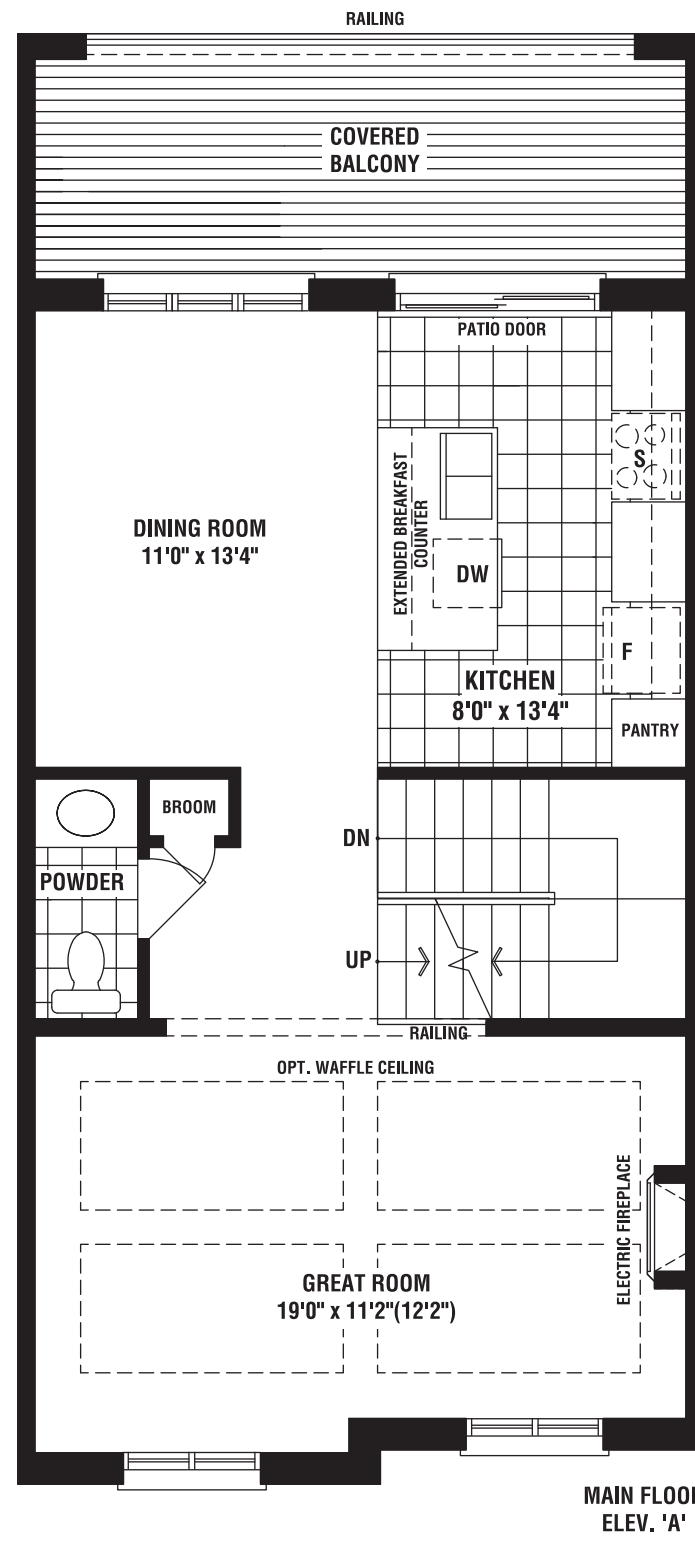

PRIMROSE B | 1950 SQ. FT.

SYCAMORE END IRIS SYCAMORE HICKORY PRIMROSE HICKORY END

THIS IS HOME. THIS IS CALEDON TRAILS.

REAR LANE **TOWNS** 

SYCAMORE END IRIS SYCAMORE HICKORY PRIMROSE HICKORY END

PRIMROSE

A 1950 SQ. FT. B 1950 SQ. FT.

3 BEDROOMS
UP TO 2 ADDITIONAL OPTIONAL BEDROOMS AVAILABLE

2001

IRIS B | 2150 SQ. FT.

B

SYCAMORE END IRIS SYCAMORE HICKORY PRIMROSE HICKORY END

REAR LANE TOWNS 

A

SYCAMORE END IRIS SYCAMORE HICKORY PRIMROSE HICKORY END

THIS IS HOME. THIS IS CALEDON TRAILS.

SYCAMORE B | 2290 SQ. FT.

SYCAMORE END IRIS SYCAMORE HICKORY PRIMROSE HICKORY END

REAR LANE **TOWNS**

SYCAMORE END IRIS SYCAMORE HICKORY PRIMROSE HICKORY END