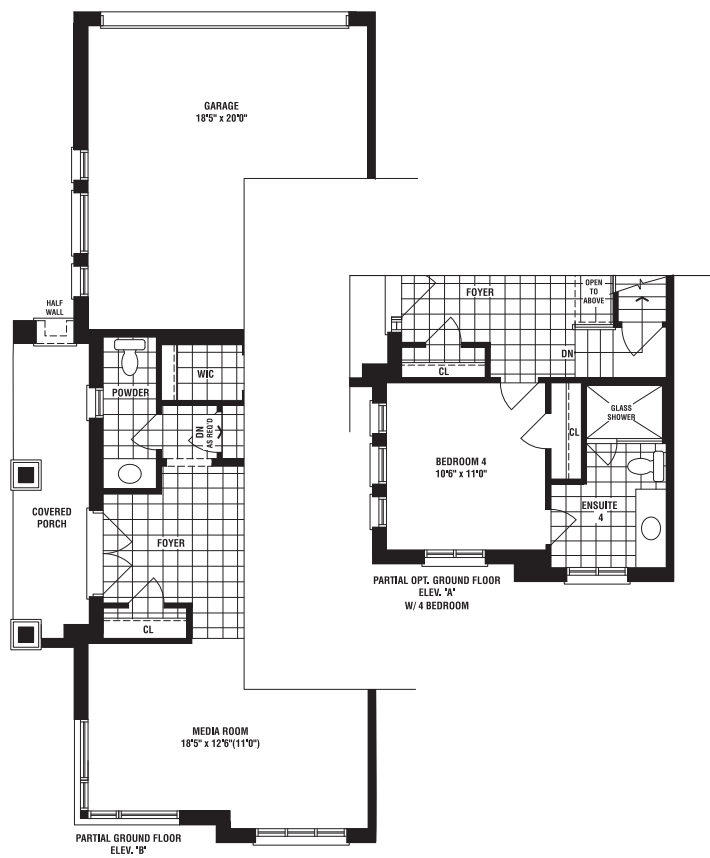

HICKORY B | 2600 SQ. FT.

B

SYCAMORE END IRIS SYCAMORE HICKORY PRIMROSE HICKORY END

REAR LANE **TOWNS**

A

SYCAMORE END IRIS SYCAMORE HICKORY PRIMROSE HICKORY END

THIS IS HOME. THIS IS CALEDON TRAILS.

MARIGOLD B | 2550 SQ. FT.

B

REAR LANE TOWNS 

A

THIS IS HOME. THIS IS CALEDON TRAILS.

55+ **Yorkwood**
YEARS HOMES

LAURIER
SINCE 1976 HOMES

Caledon Trails
A MASTERPLANNED COMMUNITY

MARIGOLD END UNIT 2005
A 2550 SQ. FT.

MARIGOLD END UNIT

A 2550 SQ. FT. B 2550 SQ. FT.

3 BEDROOMS
ADDITIONAL OPTIONAL BEDROOM AVAILABLE

2005