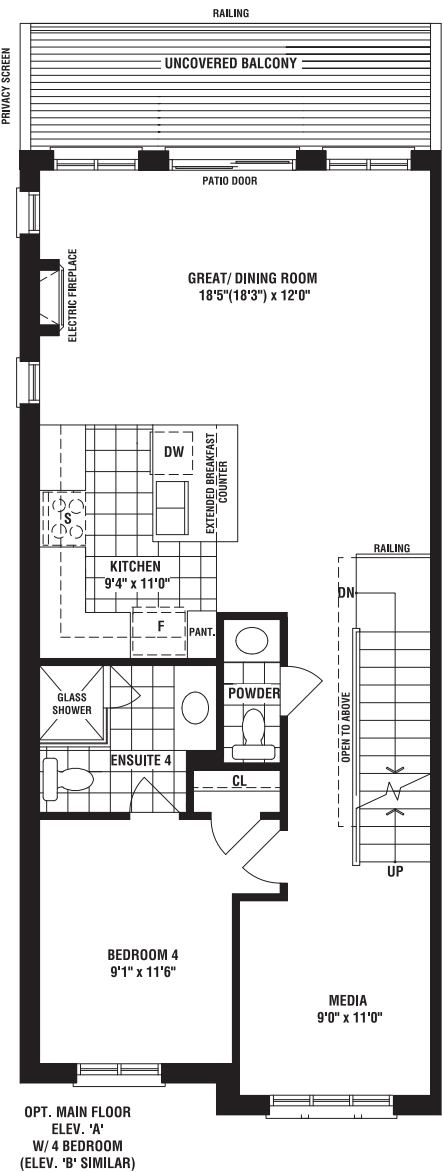

A 1950 SQ. FT. B 1950 SQ. FT.

3 BEDROOMS
UP TO 2 ADDITIONAL OPTIONAL BEDROOMS AVAILABLE

2001

IRIS B | 2150 SQ. FT.

B

SYCAMORE END IRIS SYCAMORE HICKORY PRIMROSE HICKORY END

REAR LANE TOWNS 

A

SYCAMORE END IRIS SYCAMORE HICKORY PRIMROSE HICKORY END

THIS IS HOME. THIS IS CALEDON TRAILS.

SYCAMORE B | 2290 SQ. FT.

SYCAMORE END IRIS SYCAMORE HICKORY PRIMROSE HICKORY END

REAR LANE **TOWNS**

SYCAMORE END IRIS SYCAMORE HICKORY PRIMROSE HICKORY END

THIS IS HOME. THIS IS CALEDON TRAILS.

Caledon Trails
A MASTERPLANNED COMMUNITY

SYCAMORE END UNIT 2003
A 2290 SQ. FT.

55+ **Yorkwood**
YEARS HOMES

LAURIER
SINCE 1976 HOMES

SYCAMORE END UNIT

A 2290 SQ. FT. B 2290 SQ. FT.

3 BEDROOMS
UP TO 3 ADDITIONAL OPTIONAL BEDROOMS AVAILABLE

2003

SYCAMORE B | 2310 SQ. FT.

B

SYCAMORE END

IRIS

SYCAMORE

HICKORY