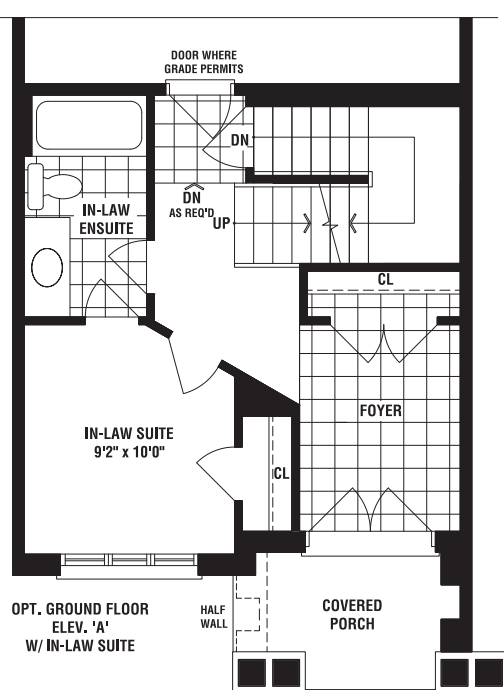

PRIMROSE B | 1950 SQ. FT.

SYCAMORE END IRIS SYCAMORE HICKORY PRIMROSE HICKORY END

THIS IS HOME. THIS IS CALEDON TRAILS.

REAR LANE **TOWNS** 

SYCAMORE END IRIS SYCAMORE HICKORY PRIMROSE HICKORY END

PRIMROSE

A 1950 SQ. FT. B 1950 SQ. FT.

3 BEDROOMS
UP TO 2 ADDITIONAL OPTIONAL BEDROOMS AVAILABLE

2001

IRIS B | 2150 SQ. FT.

B

SYCAMORE END IRIS SYCAMORE HICKORY PRIMROSE HICKORY END

REAR LANE TOWNS 

A