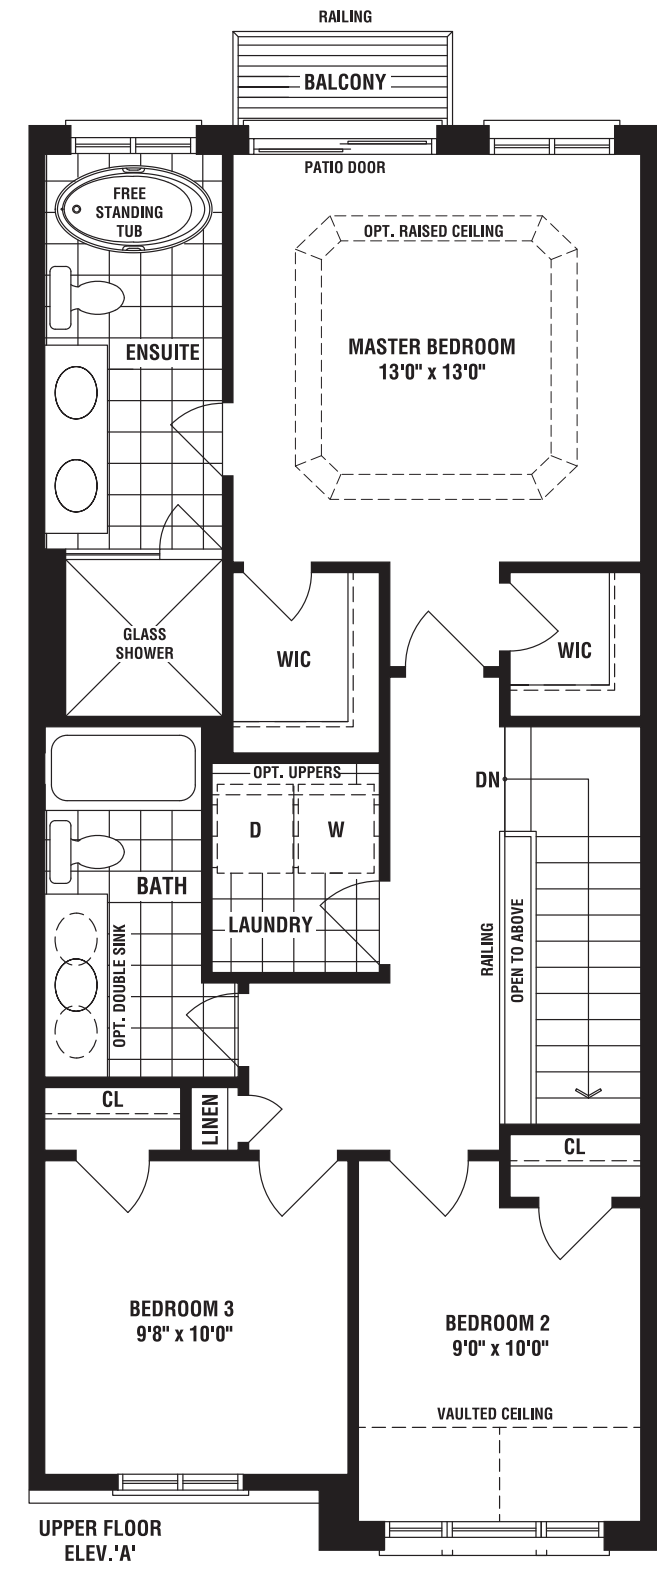

3 BEDROOMS
UP TO 3 ADDITIONAL OPTIONAL BEDROOMS AVAILABLE

2003

SYCAMORE B | 2310 SQ. FT.

B

SYCAMORE END

IRIS

SYCAMORE

HICKORY

PRIMROSE

HICKORY END

THIS IS HOME. THIS IS CALEDON TRAILS.

SYCAMORE

A 2310 SQ. FT. B 2310 SQ. FT.

3 BEDROOMS
UP TO 3 ADDITIONAL OPTIONAL BEDROOMS AVAILABLE

HICKORY B | 2580 SQ. FT.

SYCAMORE END IRIS SYCAMORE HICKORY PRIMROSE HICKORY END

REAR LANE TOWNS 

A

SYCAMORE END IRIS SYCAMORE HICKORY PRIMROSE HICKORY END

THIS IS HOME. THIS IS CALEDON TRAILS.

55+ **Yorkwood** HOMES

LAURIER SINCE 1976 HOMES

Caledon Trails
A MASTERPLANNED COMMUNITY

HICKORY END UNIT 2004
A 2580 SQ. FT.