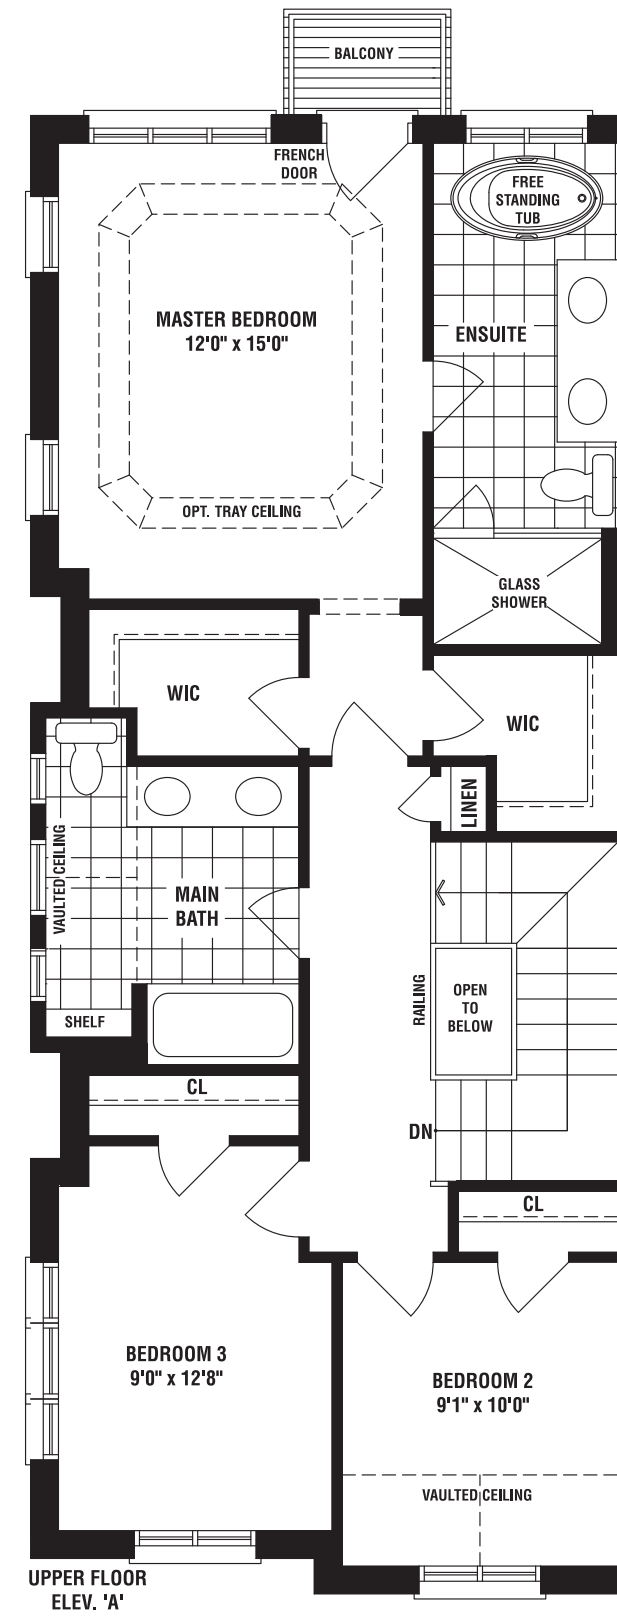

PRIMROSE

HICKORY END

THIS IS HOME. THIS IS CALEDON TRAILS.

SYCAMORE

A 2310 SQ. FT. B 2310 SQ. FT.

3 BEDROOMS
UP TO 3 ADDITIONAL OPTIONAL BEDROOMS AVAILABLE

HICKORY B | 2580 SQ. FT.

SYCAMORE END IRIS SYCAMORE HICKORY PRIMROSE HICKORY END

HICKORY B | 2600 SQ. FT.

B

SYCAMORE END IRIS SYCAMORE HICKORY PRIMROSE HICKORY END

REAR LANE **TOWNS**

A

SYCAMORE END IRIS SYCAMORE HICKORY PRIMROSE HICKORY END

THIS IS HOME. THIS IS CALEDON TRAILS.

MARIGOLD B | 2550 SQ. FT.

B

REAR LANE TOWNS 

A

THIS IS HOME. THIS IS CALEDON TRAILS.

55+ **Yorkwood**
YEARS HOMES

LAURIER
SINCE 1976 HOMES

Caledon Trails
A MASTERPLANNED COMMUNITY

MARIGOLD END UNIT 2005
A 2550 SQ. FT.

MARIGOLD END UNIT

A 2550 SQ. FT. B 2550 SQ. FT.

3 BEDROOMS
ADDITIONAL OPTIONAL BEDROOM AVAILABLE

2005