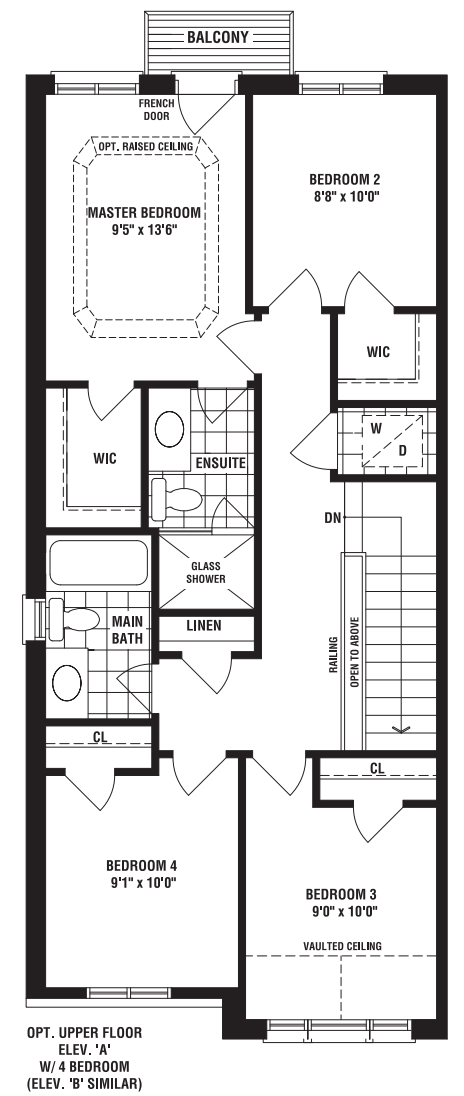

A 1950 SQ. FT. B 1950 SQ. FT.

3 BEDROOMS
UP TO 2 ADDITIONAL OPTIONAL BEDROOMS AVAILABLE

2001

IRIS B | 2150 SQ. FT.

B

SYCAMORE END IRIS SYCAMORE HICKORY PRIMROSE HICKORY END

REAR LANE TOWNS 

A

SYCAMORE END IRIS SYCAMORE HICKORY PRIMROSE HICKORY END

THIS IS HOME. THIS IS CALEDON TRAILS.

SYCAMORE B | 2290 SQ. FT.

SYCAMORE END IRIS SYCAMORE HICKORY PRIMROSE HICKORY END

REAR LANE **TOWNS**

SYCAMORE END IRIS SYCAMORE HICKORY PRIMROSE HICKORY END

THIS IS HOME. THIS IS CALEDON TRAILS.

Caledon Trails
A MASTERPLANNED COMMUNITY

SYCAMORE END UNIT 2003
A 2290 SQ. FT.

55+ **Yorkwood**
YEARS HOMES

LAURIER
SINCE 1976 HOMES

SYCAMORE END UNIT

A 2290 SQ. FT. B 2290 SQ. FT.

3 BEDROOMS
UP TO 3 ADDITIONAL OPTIONAL BEDROOMS AVAILABLE

2003

SYCAMORE B | 2310 SQ. FT.

B

SYCAMORE END

IRIS

SYCAMORE

HICKORY