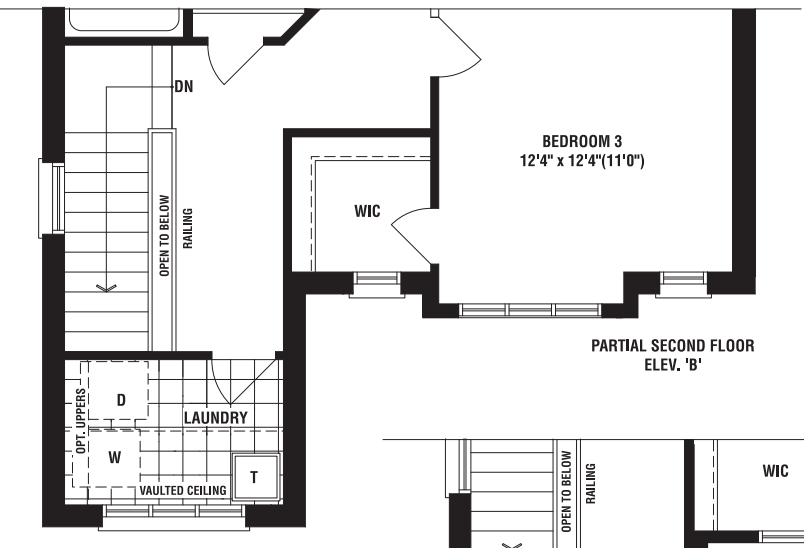

# HAZEL

A 2725 SQ. FT. B 2750 SQ. FT. C 2740 SQ. FT.

4 BEDROOMS  
ADDITIONAL OPTIONAL BEDROOM AVAILABLE

3603

SPRUCE B | 2925 SQ. FT.

SPRUCE C | 2885 SQ. FT.

A

36

THIS IS HOME. THIS IS CALEDON TRAILS.

ELDERBERRY B | 3025 SQ. FT.

ELDERBERRY C | 3033 SQ. FT.

A

36

THIS IS HOME. THIS IS CALEDON TRAILS.

# ELDERBERRY

A 3030 SQ. FT. B 3025 SQ. FT. C 3033 SQ. FT.

4 BEDROOMS

3605