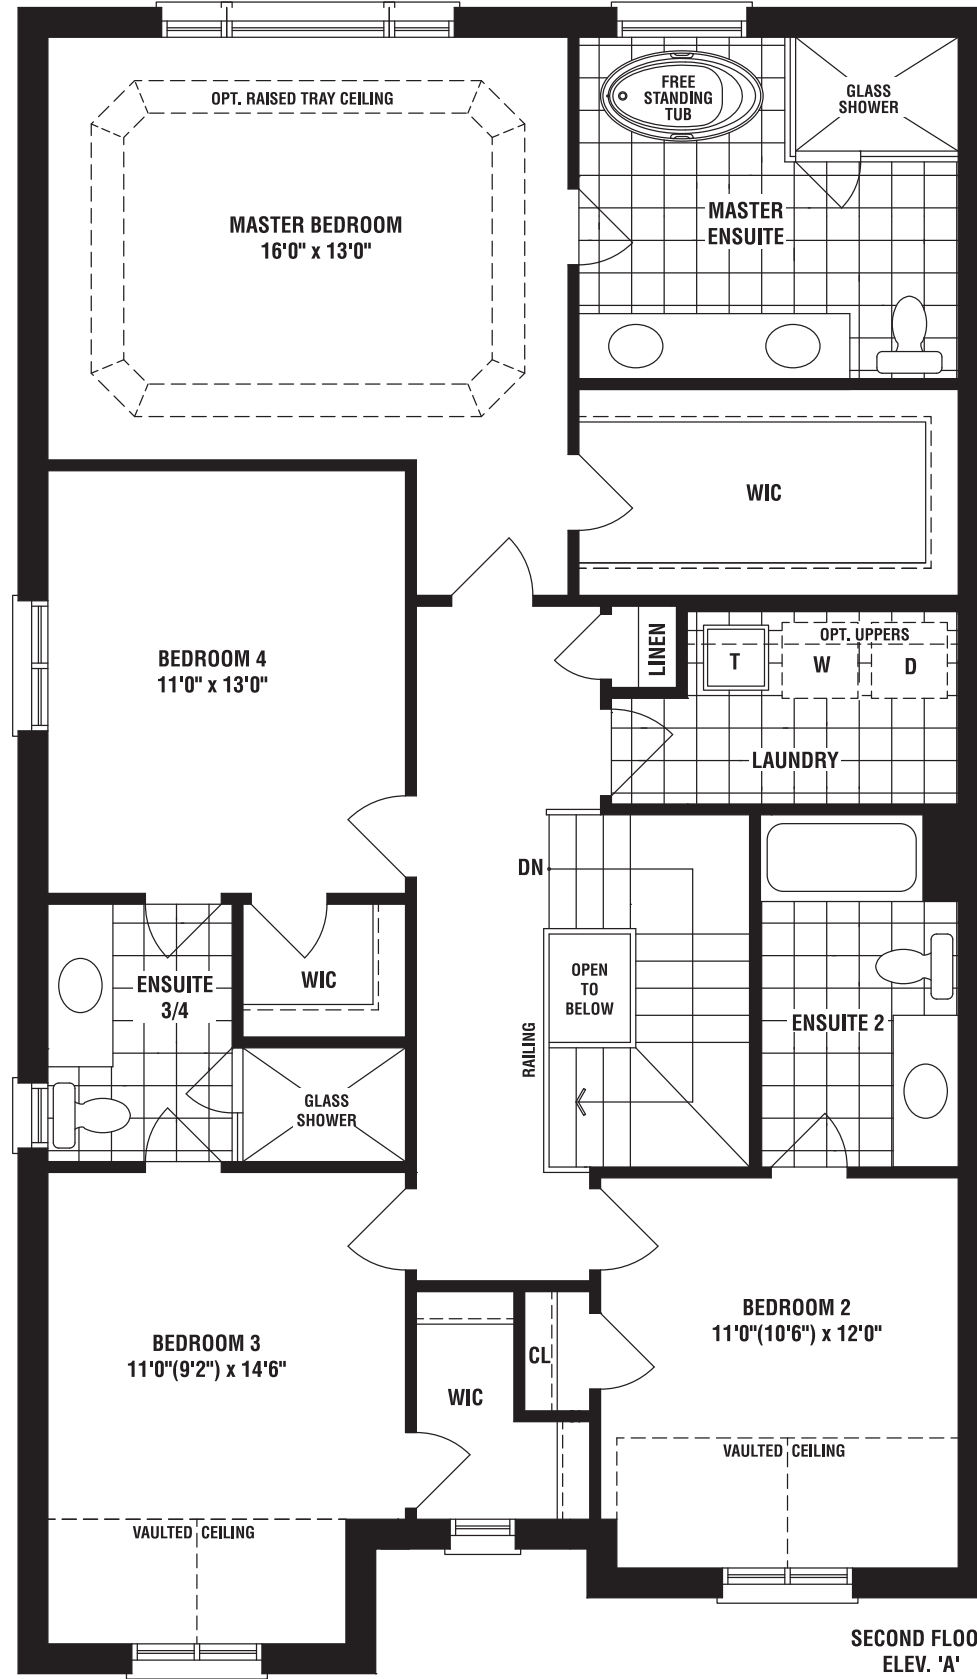

HEMLOCK B | 2450 SQ. FT.

HEMLOCK C | 2443 SQ. FT.

A

36

THIS IS HOME. THIS IS CALEDON TRAILS.

CAPREA B | 2550 SQ. FT.

CAPREA C | 2550 SQ. FT.

A

# CAPREA

A 2550 SQ. FT. B 2550 SQ. FT. C 2550 SQ. FT.

4 BEDROOMS

3602

HAZEL B | 2750 SQ. FT.

HAZEL C | 2740 SQ. FT.

A

36

# HAZEL

A 2725 SQ. FT. B 2750 SQ. FT. C 2740 SQ. FT.

4 BEDROOMS  
ADDITIONAL OPTIONAL BEDROOM AVAILABLE

3603

SPRUCE B | 2925 SQ. FT.

SPRUCE C | 2885 SQ. FT.

A

36

# ELDERBERRY

A 3030 SQ. FT. B 3025 SQ. FT. C 3033 SQ. FT.

4 BEDROOMS

3605