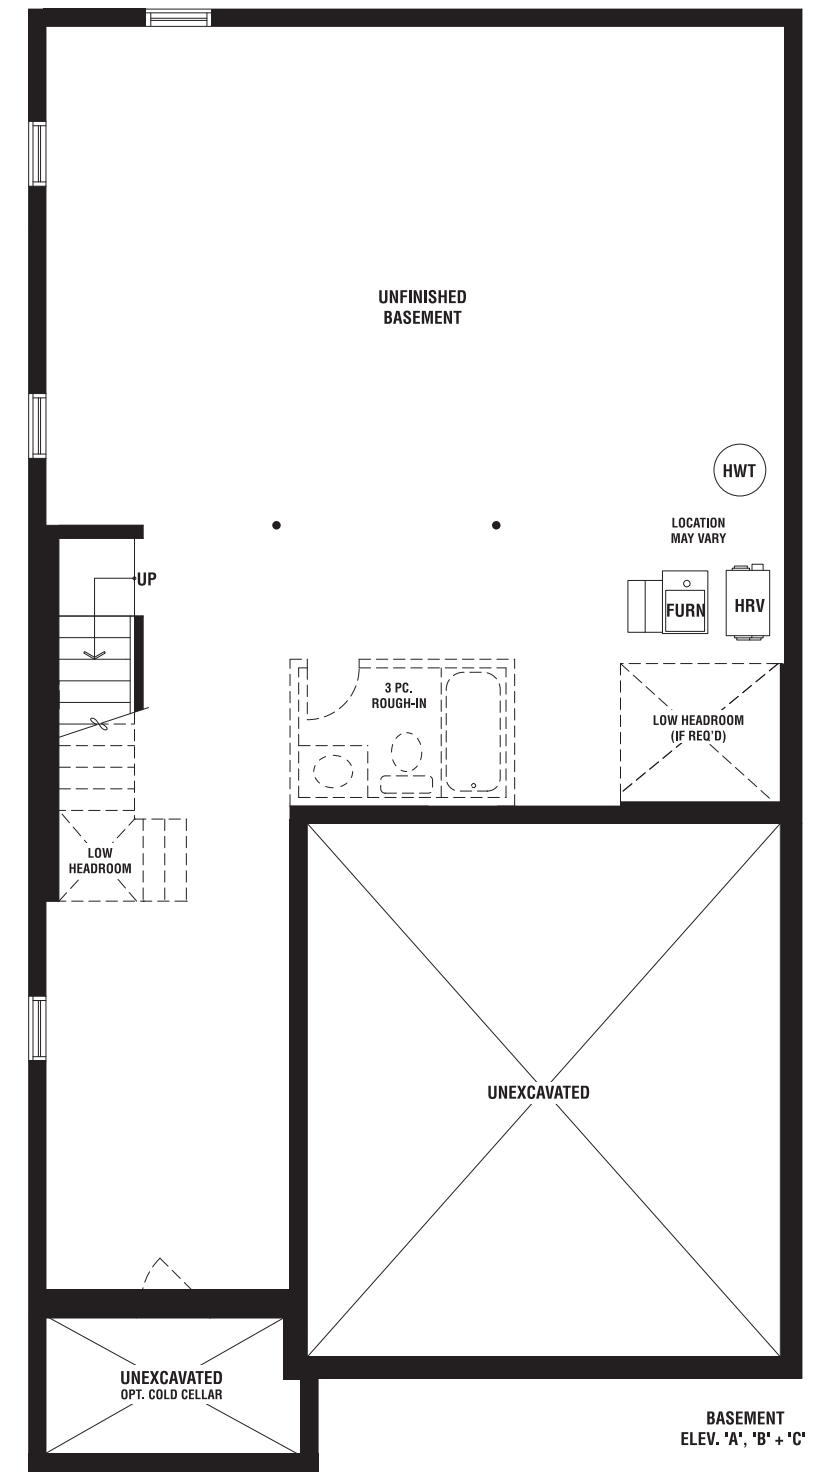

HEMLOCK B | 2450 SQ. FT.

HEMLOCK C | 2443 SQ. FT.

A

36

THIS IS HOME. THIS IS CALEDON TRAILS.

CAPREA B | 2550 SQ. FT.

CAPREA C | 2550 SQ. FT.

A

36

THIS IS HOME. THIS IS CALEDON TRAILS.

# CAPREA

A 2550 SQ. FT. B 2550 SQ. FT. C 2550 SQ. FT.

4 BEDROOMS

3602

HAZEL B | 2750 SQ. FT.

HAZEL C | 2740 SQ. FT.

A

36

# ELDERBERRY

A 3030 SQ. FT. B 3025 SQ. FT. C 3033 SQ. FT.

4 BEDROOMS

3605