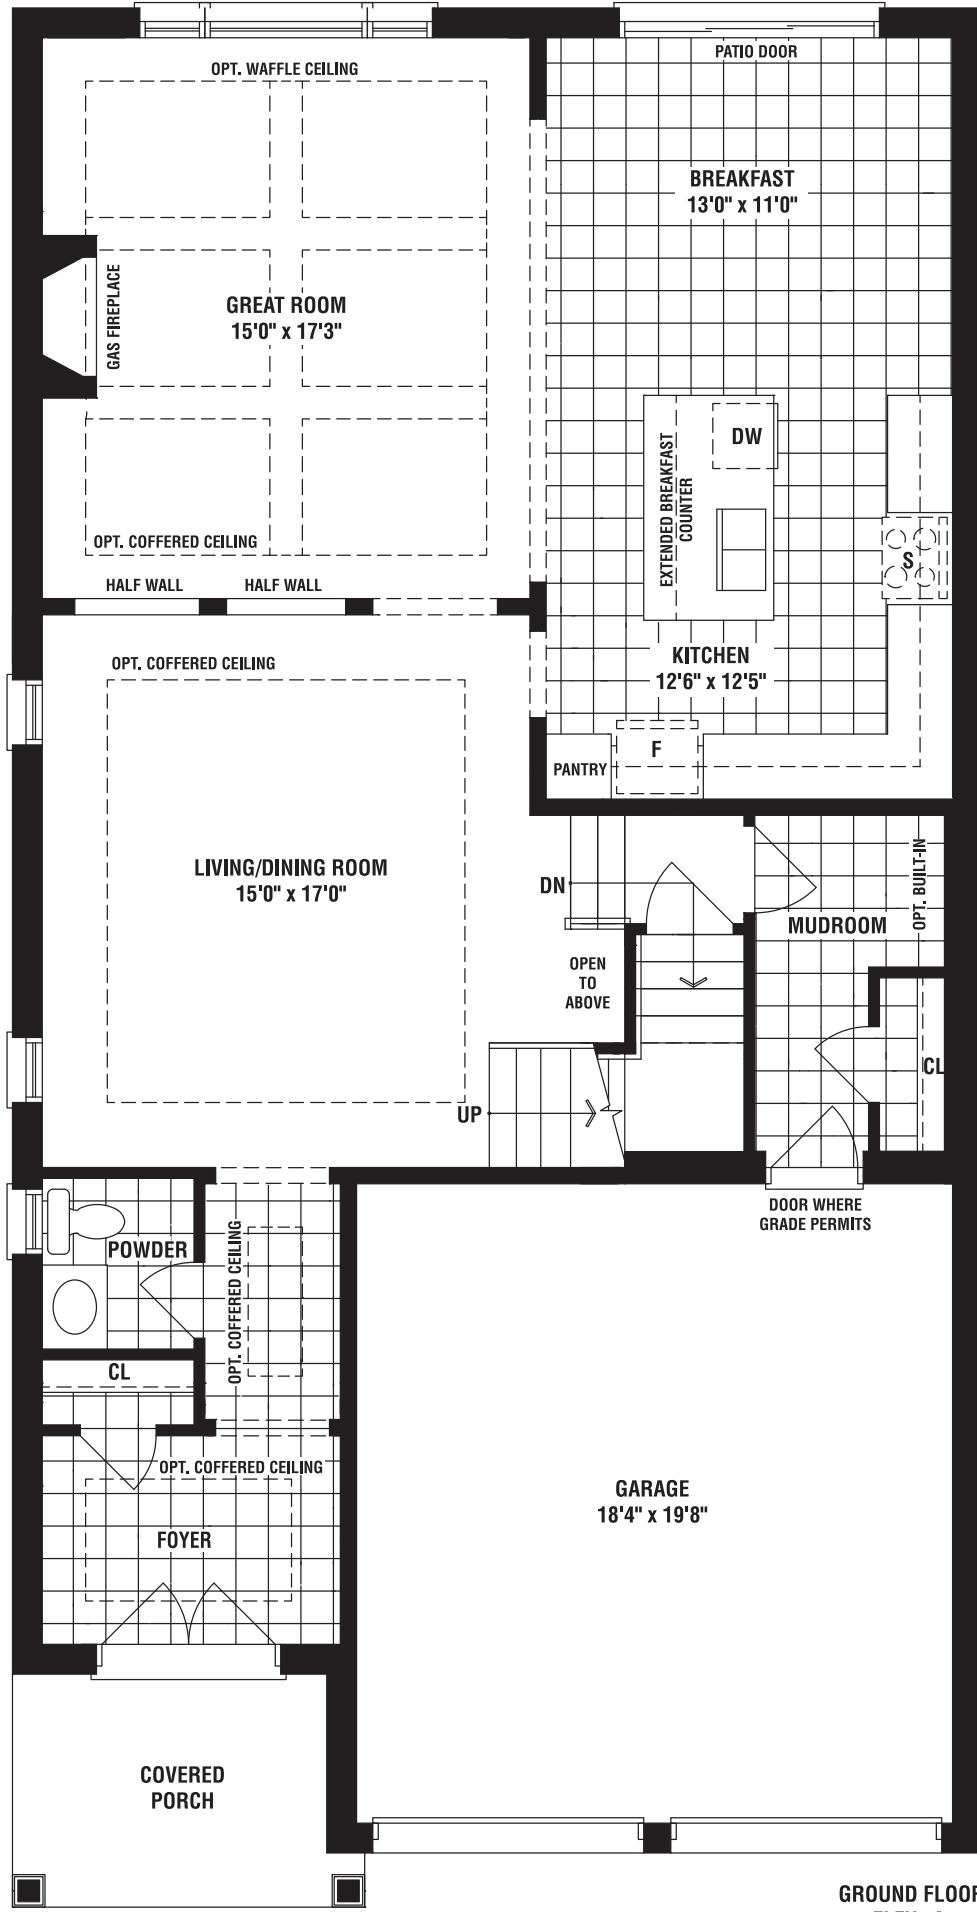

HEMLOCK B | 2450 SQ. FT.

HEMLOCK C | 2443 SQ. FT.

A

36

THIS IS HOME. THIS IS CALEDON TRAILS.

CAPREA B | 2550 SQ. FT.

CAPREA C | 2550 SQ. FT.

A

# CAPREA

A 2550 SQ. FT. B 2550 SQ. FT. C 2550 SQ. FT.

4 BEDROOMS

3602

HAZEL B | 2750 SQ. FT.

HAZEL C | 2740 SQ. FT.

A

36

# HAZEL

A 2725 SQ. FT. B 2750 SQ. FT. C 2740 SQ. FT.

4 BEDROOMS  
ADDITIONAL OPTIONAL BEDROOM AVAILABLE

3603

SPRUCE B | 2925 SQ. FT.

SPRUCE C | 2885 SQ. FT.

A

36

THIS IS HOME. THIS IS CALEDON TRAILS.

ELDERBERRY B | 3025 SQ. FT.

ELDERBERRY C | 3033 SQ. FT.

A

36

THIS IS HOME. THIS IS CALEDON TRAILS.