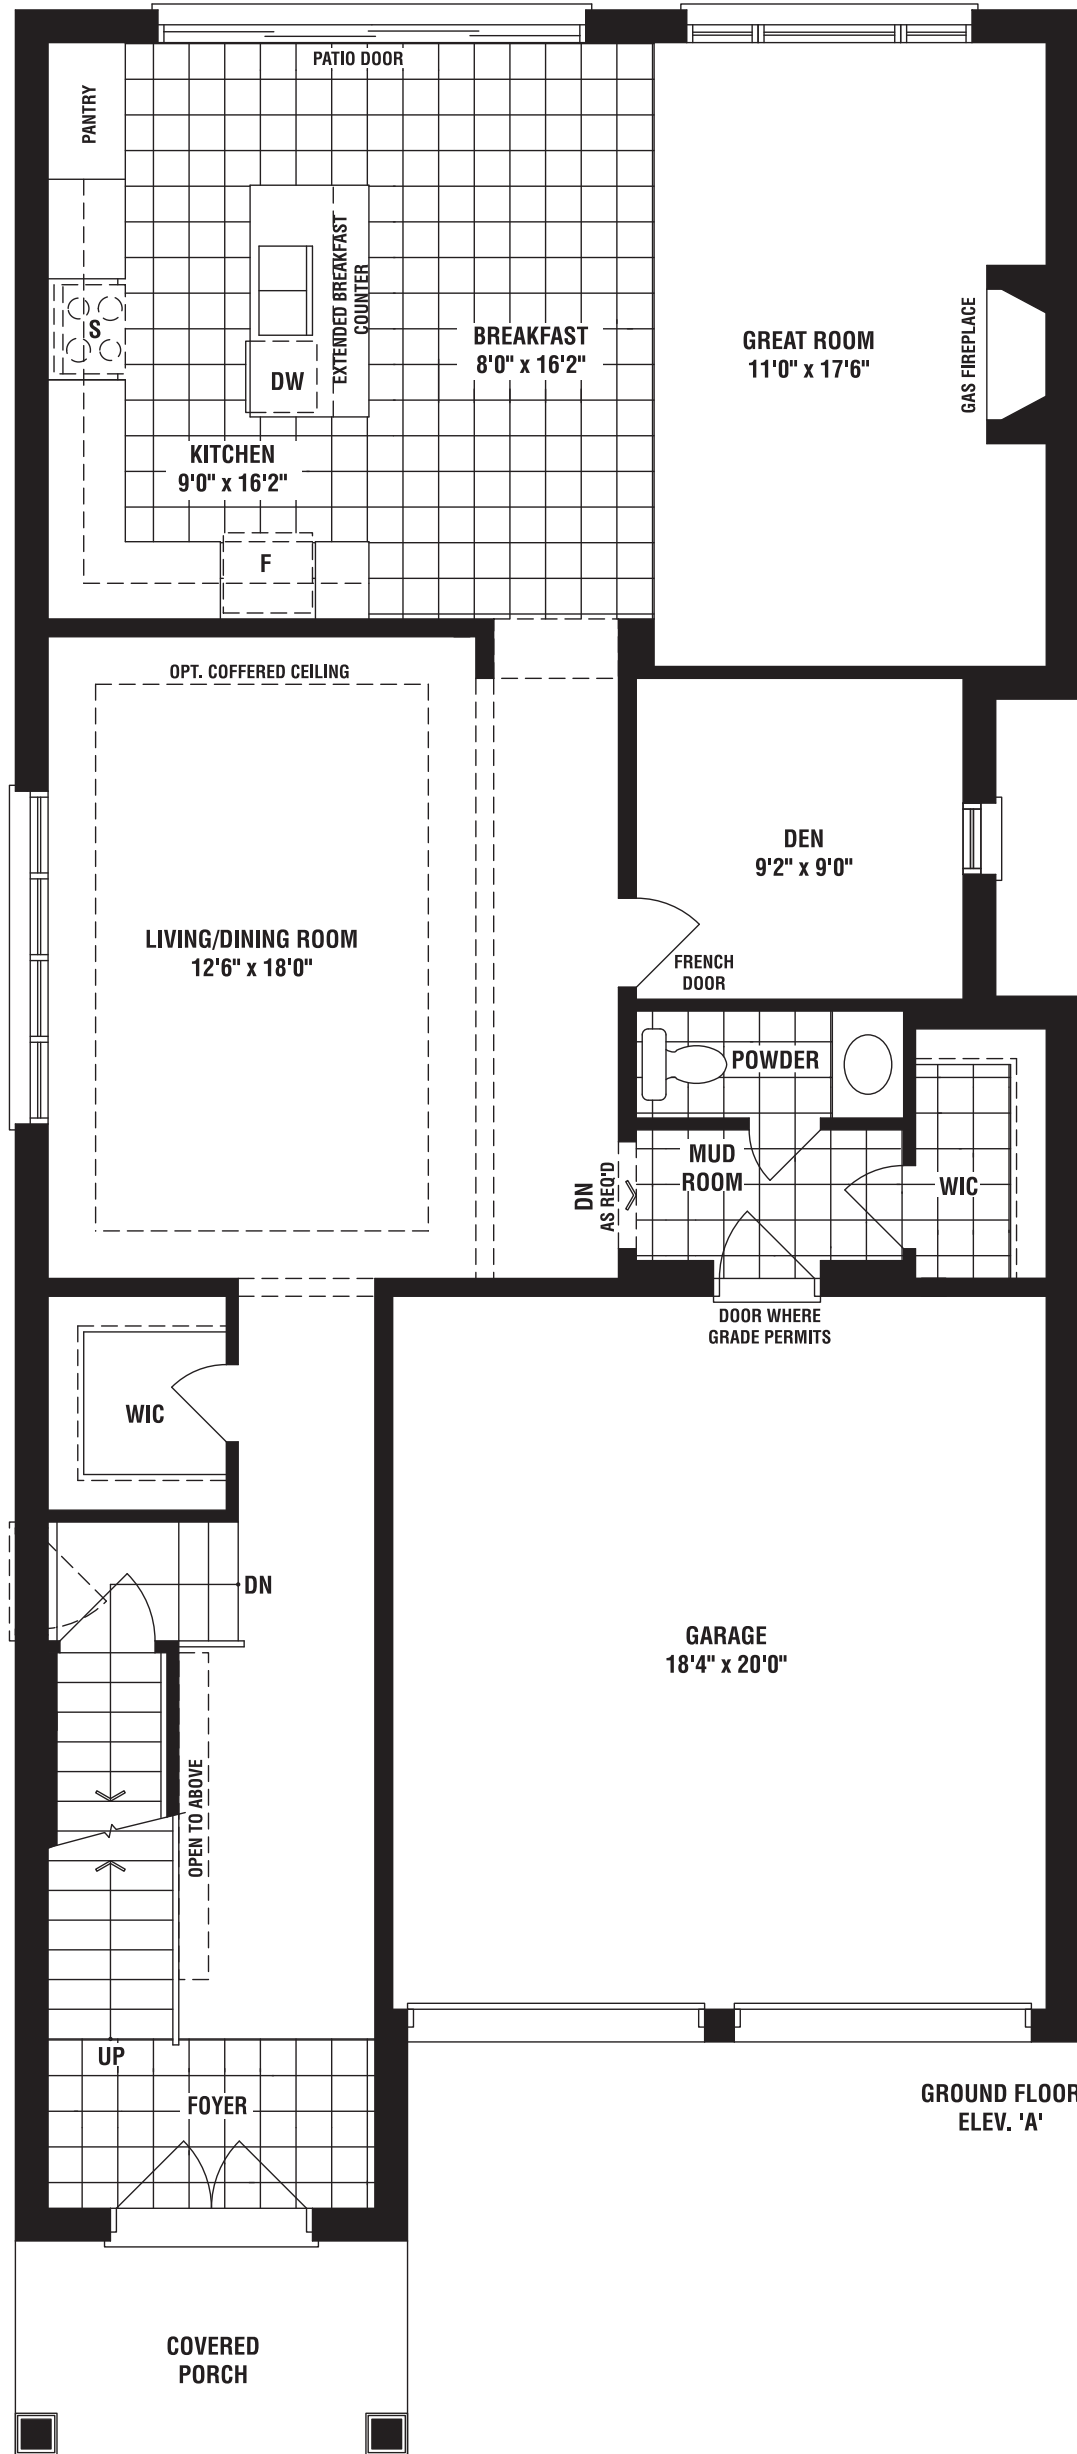

HEMLOCK B | 2450 SQ. FT.

HEMLOCK C | 2443 SQ. FT.

A

36

THIS IS HOME. THIS IS CALEDON TRAILS.

CAPREA B | 2550 SQ. FT.

CAPREA C | 2550 SQ. FT.

A

# HAZEL

A 2725 SQ. FT. B 2750 SQ. FT. C 2740 SQ. FT.

4 BEDROOMS  
ADDITIONAL OPTIONAL BEDROOM AVAILABLE

3603

SPRUCE B | 2925 SQ. FT.

SPRUCE C | 2885 SQ. FT.

A

36

THIS IS HOME. THIS IS CALEDON TRAILS.

ELDERBERRY B | 3025 SQ. FT.

ELDERBERRY C | 3033 SQ. FT.

A

36

THIS IS HOME. THIS IS CALEDON TRAILS.

# ELDERBERRY

A 3030 SQ. FT. B 3025 SQ. FT. C 3033 SQ. FT.

4 BEDROOMS

3605