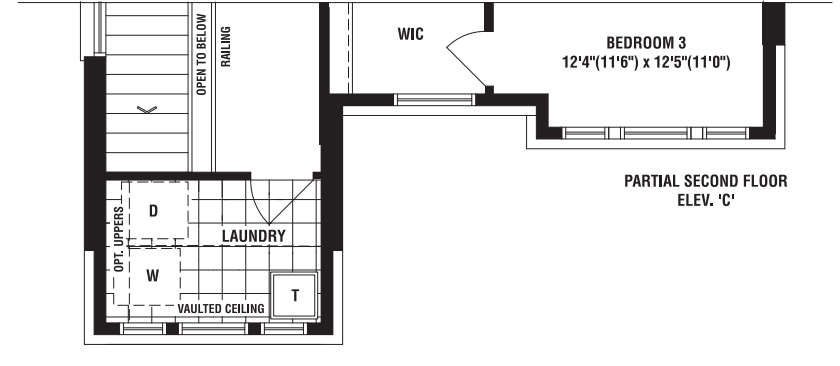

# HAZEL

A 2725 SQ. FT. B 2750 SQ. FT. C 2740 SQ. FT.

4 BEDROOMS  
ADDITIONAL OPTIONAL BEDROOM AVAILABLE

3603

SPRUCE B | 2925 SQ. FT.

SPRUCE C | 2885 SQ. FT.

A

36

THIS IS HOME. THIS IS CALEDON TRAILS.

ELDERBERRY B | 3025 SQ. FT.

ELDERBERRY C | 3033 SQ. FT.

A

36

THIS IS HOME. THIS IS CALEDON TRAILS.

# ELDERBERRY

A 3030 SQ. FT. B 3025 SQ. FT. C 3033 SQ. FT.

4 BEDROOMS

3605