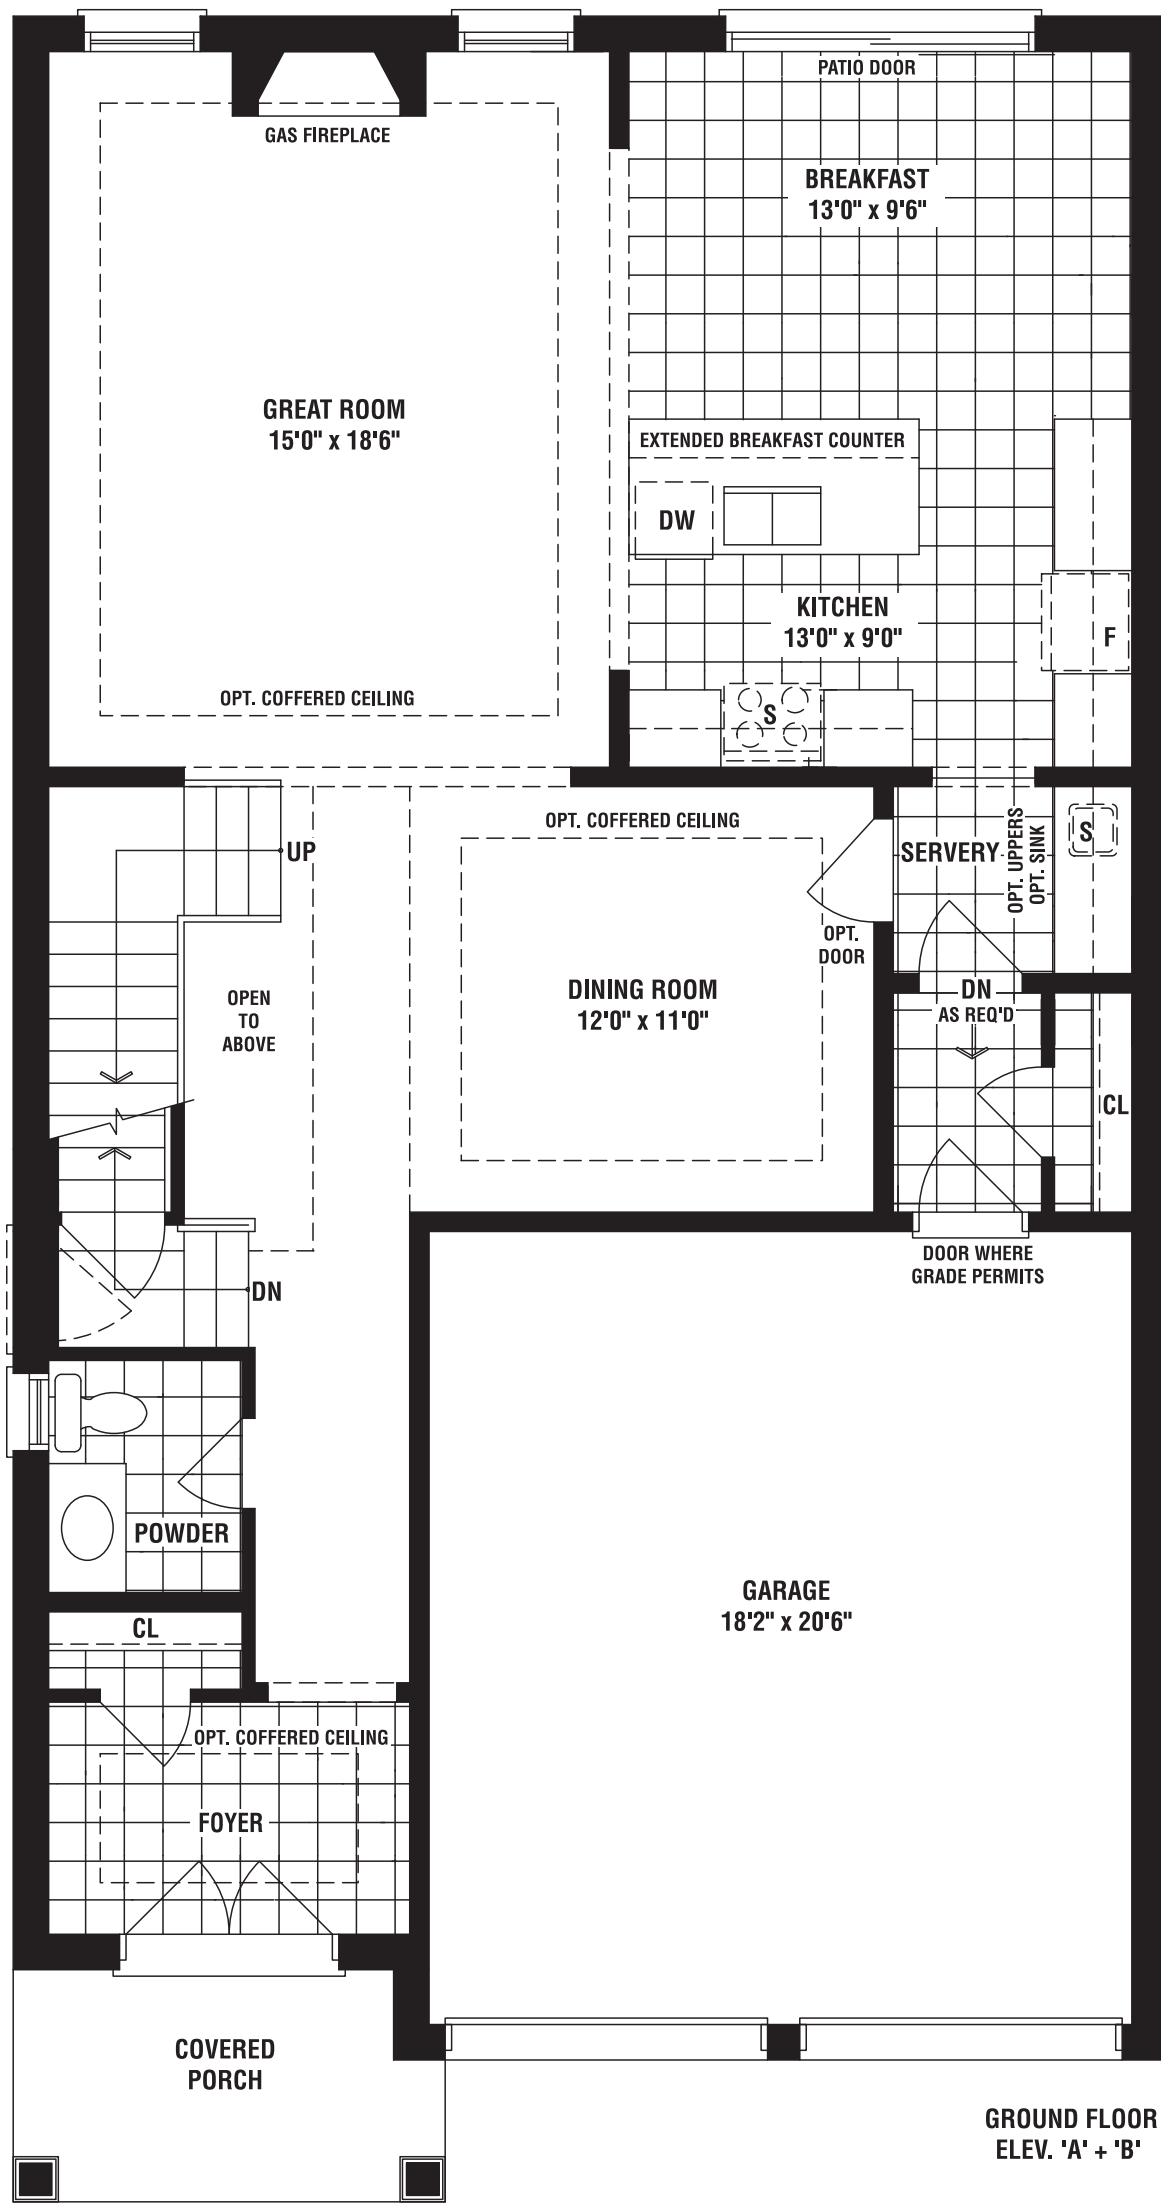

HEMLOCK B | 2450 SQ. FT.

HEMLOCK C | 2443 SQ. FT.

A

36

THIS IS HOME. THIS IS CALEDON TRAILS.

CAPREA B | 2550 SQ. FT.

CAPREA C | 2550 SQ. FT.

A

36

THIS IS HOME. THIS IS CALEDON TRAILS.

# CAPREA

A 2550 SQ. FT. B 2550 SQ. FT. C 2550 SQ. FT.

4 BEDROOMS

3602

HAZEL B | 2750 SQ. FT.

HAZEL C | 2740 SQ. FT.

A

36

# HAZEL

A 2725 SQ. FT. B 2750 SQ. FT. C 2740 SQ. FT.

4 BEDROOMS  
ADDITIONAL OPTIONAL BEDROOM AVAILABLE

3603

SPRUCE B | 2925 SQ. FT.

SPRUCE C | 2885 SQ. FT.

A

36