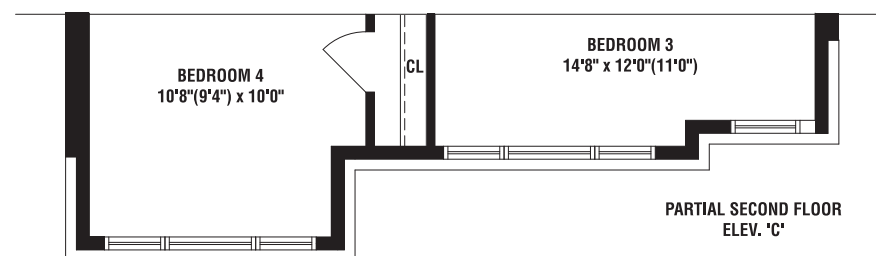

HEMLOCK B | 2450 SQ. FT.

HEMLOCK C | 2443 SQ. FT.

A

36

THIS IS HOME. THIS IS CALEDON TRAILS.

CAPREA B | 2550 SQ. FT.

CAPREA C | 2550 SQ. FT.

A

# CAPREA

A 2550 SQ. FT. B 2550 SQ. FT. C 2550 SQ. FT.

4 BEDROOMS

3602

HAZEL B | 2750 SQ. FT.

HAZEL C | 2740 SQ. FT.

A

36

# HAZEL

A 2725 SQ. FT. B 2750 SQ. FT. C 2740 SQ. FT.

4 BEDROOMS  
ADDITIONAL OPTIONAL BEDROOM AVAILABLE

3603

SPRUCE B | 2925 SQ. FT.

SPRUCE C | 2885 SQ. FT.

A

36

# ELDERBERRY

A 3030 SQ. FT. B 3025 SQ. FT. C 3033 SQ. FT.

4 BEDROOMS

3605