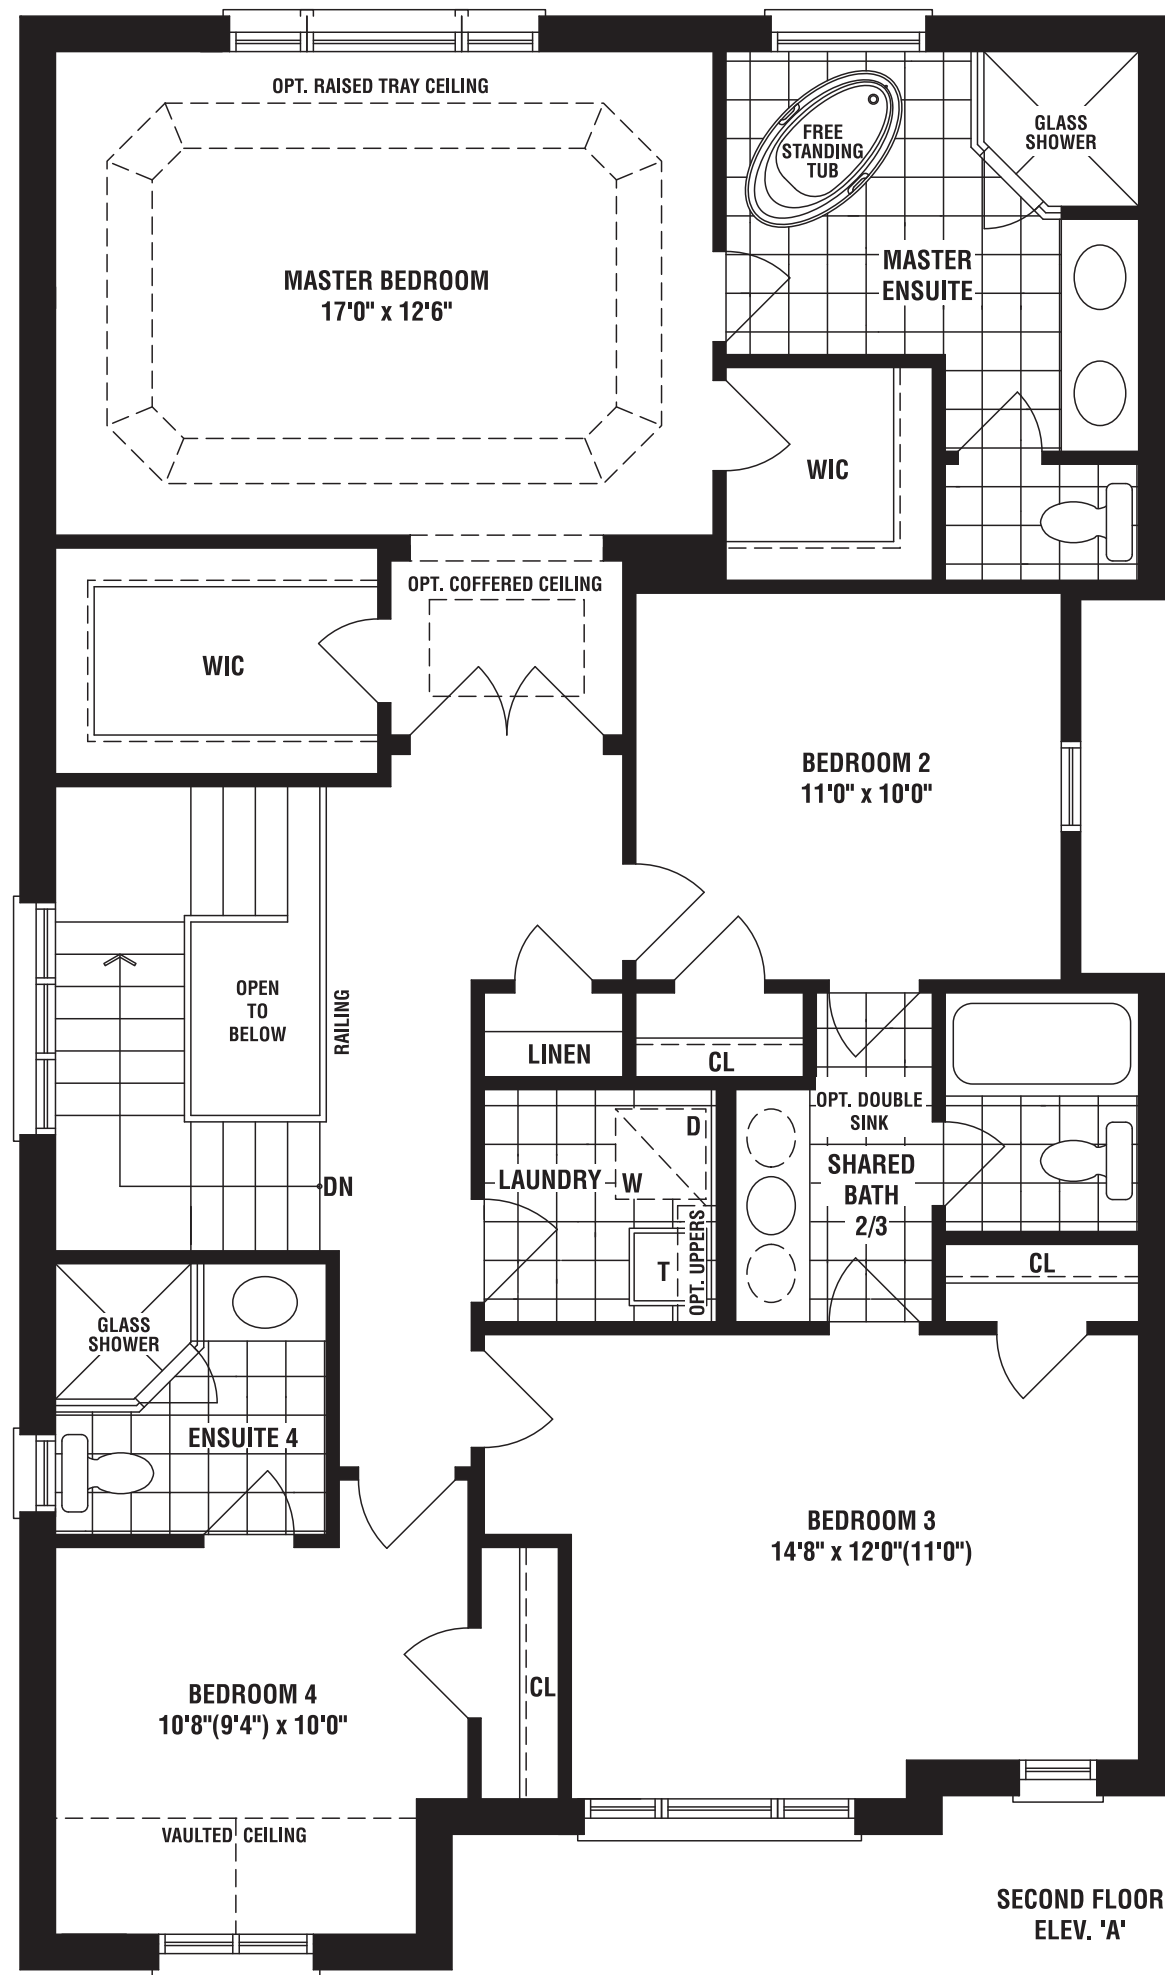

HEMLOCK B | 2450 SQ. FT.

HEMLOCK C | 2443 SQ. FT.

A

36

THIS IS HOME. THIS IS CALEDON TRAILS.

CAPREA B | 2550 SQ. FT.

CAPREA C | 2550 SQ. FT.

A

36

THIS IS HOME. THIS IS CALEDON TRAILS.

# CAPREA

A 2550 SQ. FT. B 2550 SQ. FT. C 2550 SQ. FT.

4 BEDROOMS

3602

HAZEL B | 2750 SQ. FT.

HAZEL C | 2740 SQ. FT.

A

36

# HAZEL

A 2725 SQ. FT. B 2750 SQ. FT. C 2740 SQ. FT.

4 BEDROOMS  
ADDITIONAL OPTIONAL BEDROOM AVAILABLE

3603

SPRUCE B | 2925 SQ. FT.

SPRUCE C | 2885 SQ. FT.

A

36