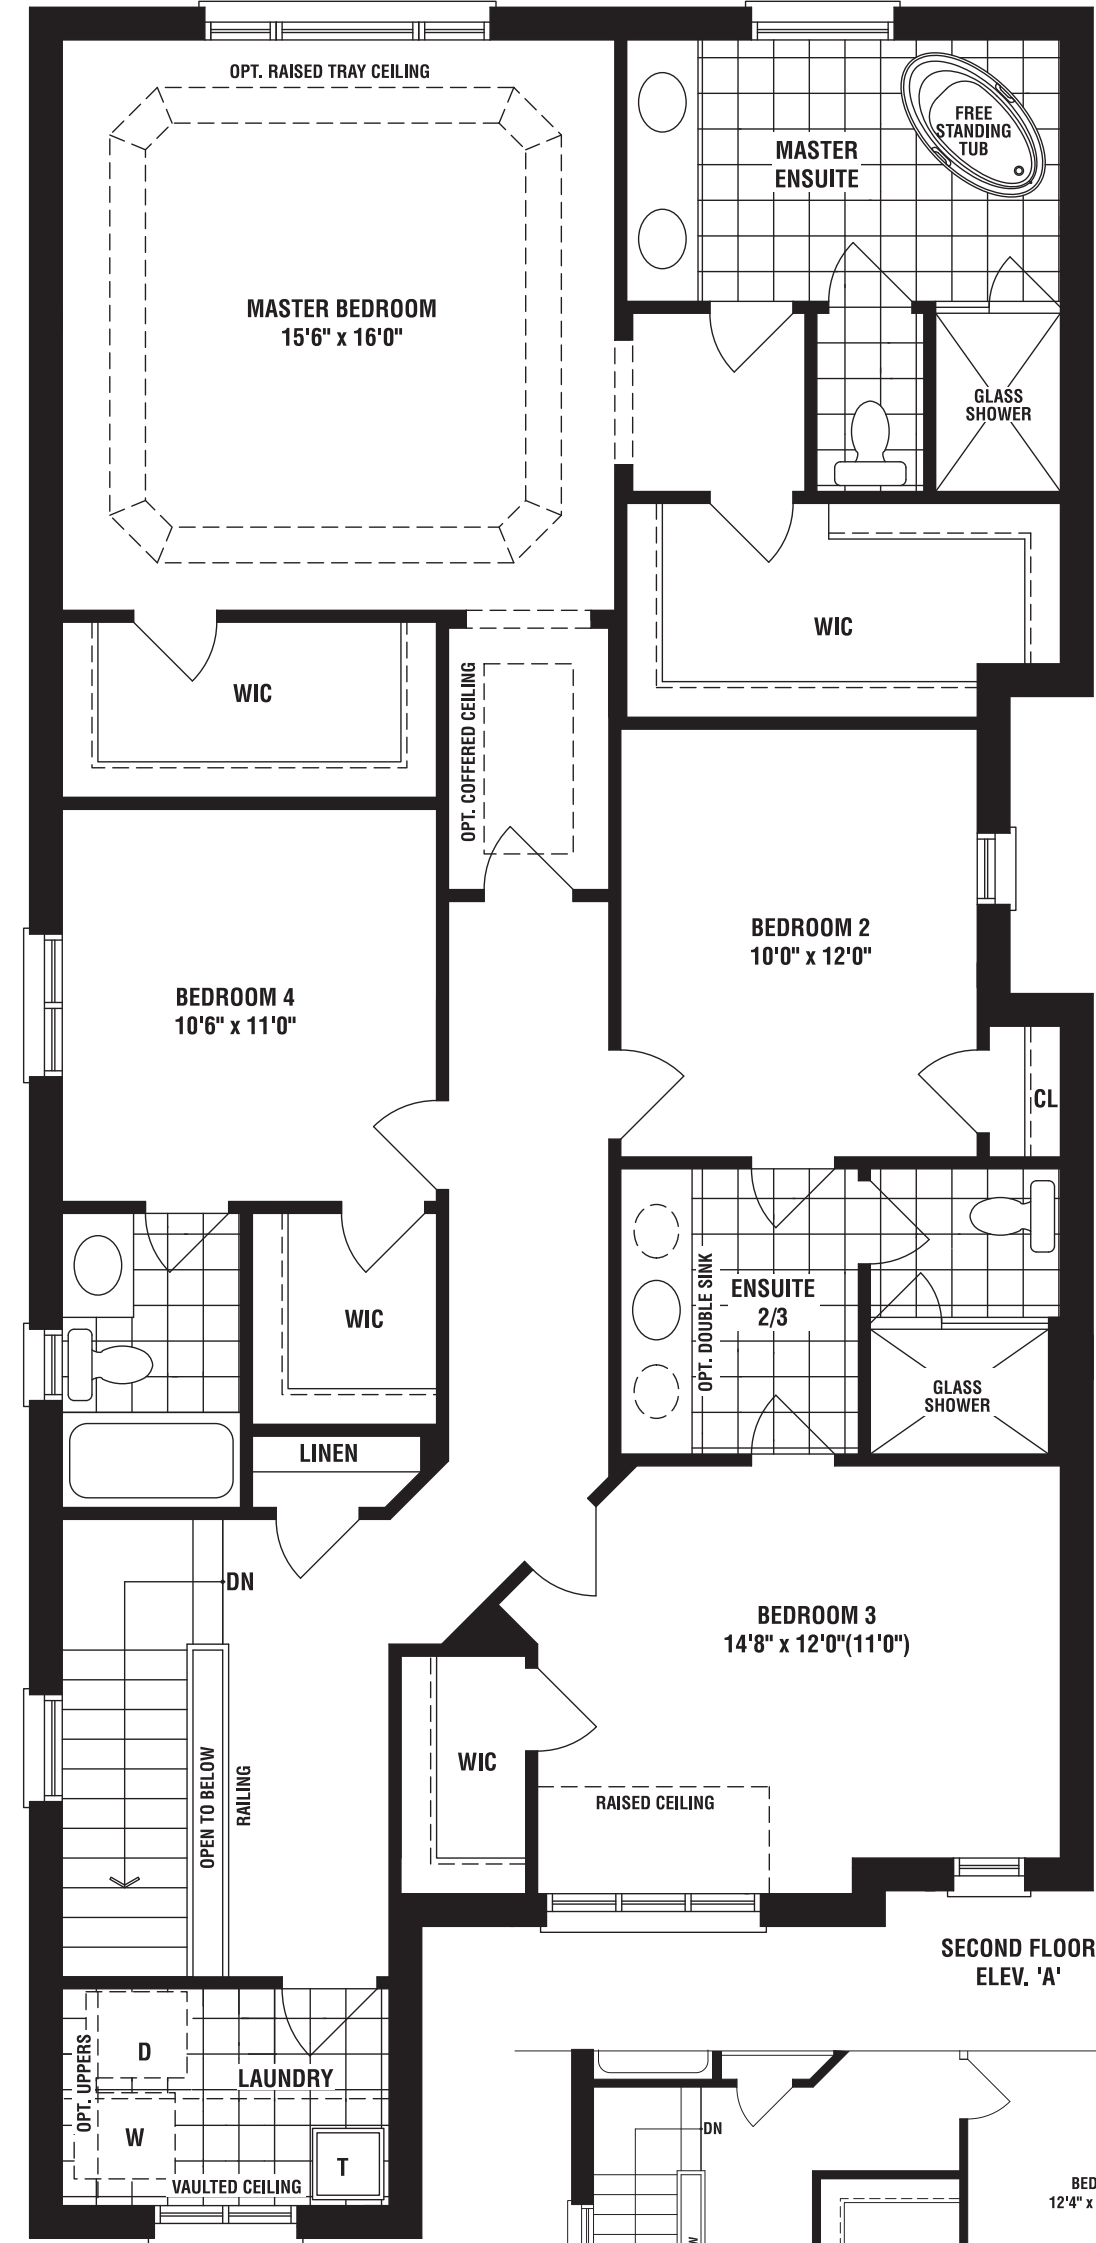

HEMLOCK B | 2450 SQ. FT.

HEMLOCK C | 2443 SQ. FT.

A

36

THIS IS HOME. THIS IS CALEDON TRAILS.

CAPREA B | 2550 SQ. FT.

CAPREA C | 2550 SQ. FT.

A

# HAZEL

A 2725 SQ. FT. B 2750 SQ. FT. C 2740 SQ. FT.

4 BEDROOMS  
ADDITIONAL OPTIONAL BEDROOM AVAILABLE

3603

SPRUCE B | 2925 SQ. FT.

SPRUCE C | 2885 SQ. FT.

A

36

THIS IS HOME. THIS IS CALEDON TRAILS.

ELDERBERRY B | 3025 SQ. FT.

ELDERBERRY C | 3033 SQ. FT.

A

36

THIS IS HOME. THIS IS CALEDON TRAILS.

# ELDERBERRY

A 3030 SQ. FT. B 3025 SQ. FT. C 3033 SQ. FT.

4 BEDROOMS

3605