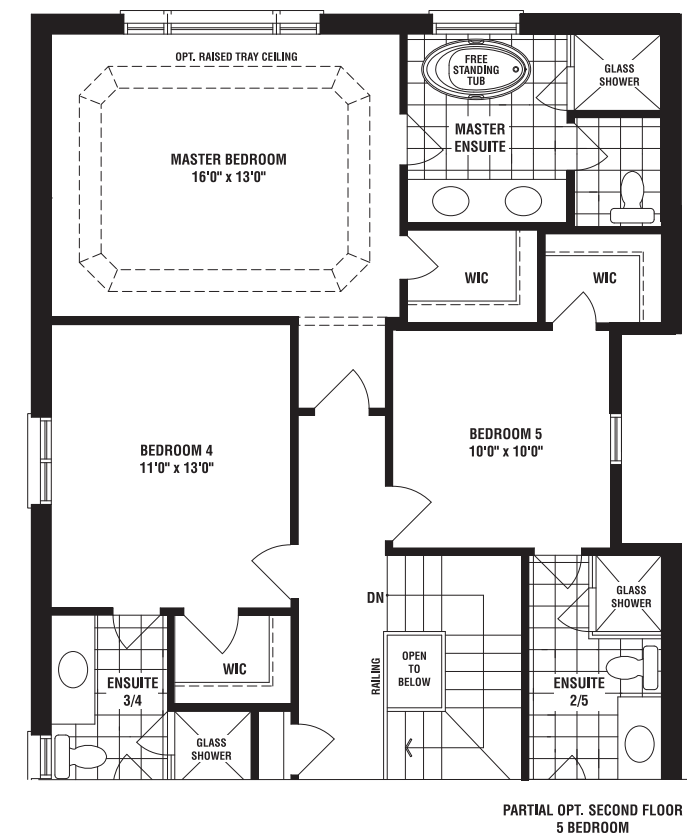

HEMLOCK B | 2450 SQ. FT.

HEMLOCK C | 2443 SQ. FT.

A

36

THIS IS HOME. THIS IS CALEDON TRAILS.

CAPREA B | 2550 SQ. FT.

CAPREA C | 2550 SQ. FT.

A

# CAPREA

A 2550 SQ. FT. B 2550 SQ. FT. C 2550 SQ. FT.

4 BEDROOMS

3602

HAZEL B | 2750 SQ. FT.

HAZEL C | 2740 SQ. FT.

A

36

# HAZEL

A 2725 SQ. FT. B 2750 SQ. FT. C 2740 SQ. FT.

4 BEDROOMS  
ADDITIONAL OPTIONAL BEDROOM AVAILABLE

3603

SPRUCE B | 2925 SQ. FT.

SPRUCE C | 2885 SQ. FT.

A

36

# ELDERBERRY

A 3030 SQ. FT. B 3025 SQ. FT. C 3033 SQ. FT.

4 BEDROOMS

3605