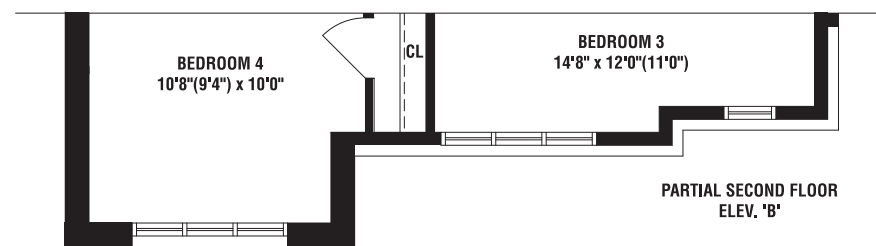

HEMLOCK B | 2450 SQ. FT.

HEMLOCK C | 2443 SQ. FT.

A

36

THIS IS HOME. THIS IS CALEDON TRAILS.

CAPREA B | 2550 SQ. FT.

CAPREA C | 2550 SQ. FT.

A

# CAPREA

A 2550 SQ. FT. B 2550 SQ. FT. C 2550 SQ. FT.

4 BEDROOMS

3602

HAZEL B | 2750 SQ. FT.

HAZEL C | 2740 SQ. FT.

A

36

# HAZEL

A 2725 SQ. FT. B 2750 SQ. FT. C 2740 SQ. FT.

4 BEDROOMS  
ADDITIONAL OPTIONAL BEDROOM AVAILABLE

3603

SPRUCE B | 2925 SQ. FT.

SPRUCE C | 2885 SQ. FT.

A

36

# ELDERBERRY

A 3030 SQ. FT. B 3025 SQ. FT. C 3033 SQ. FT.

4 BEDROOMS

3605