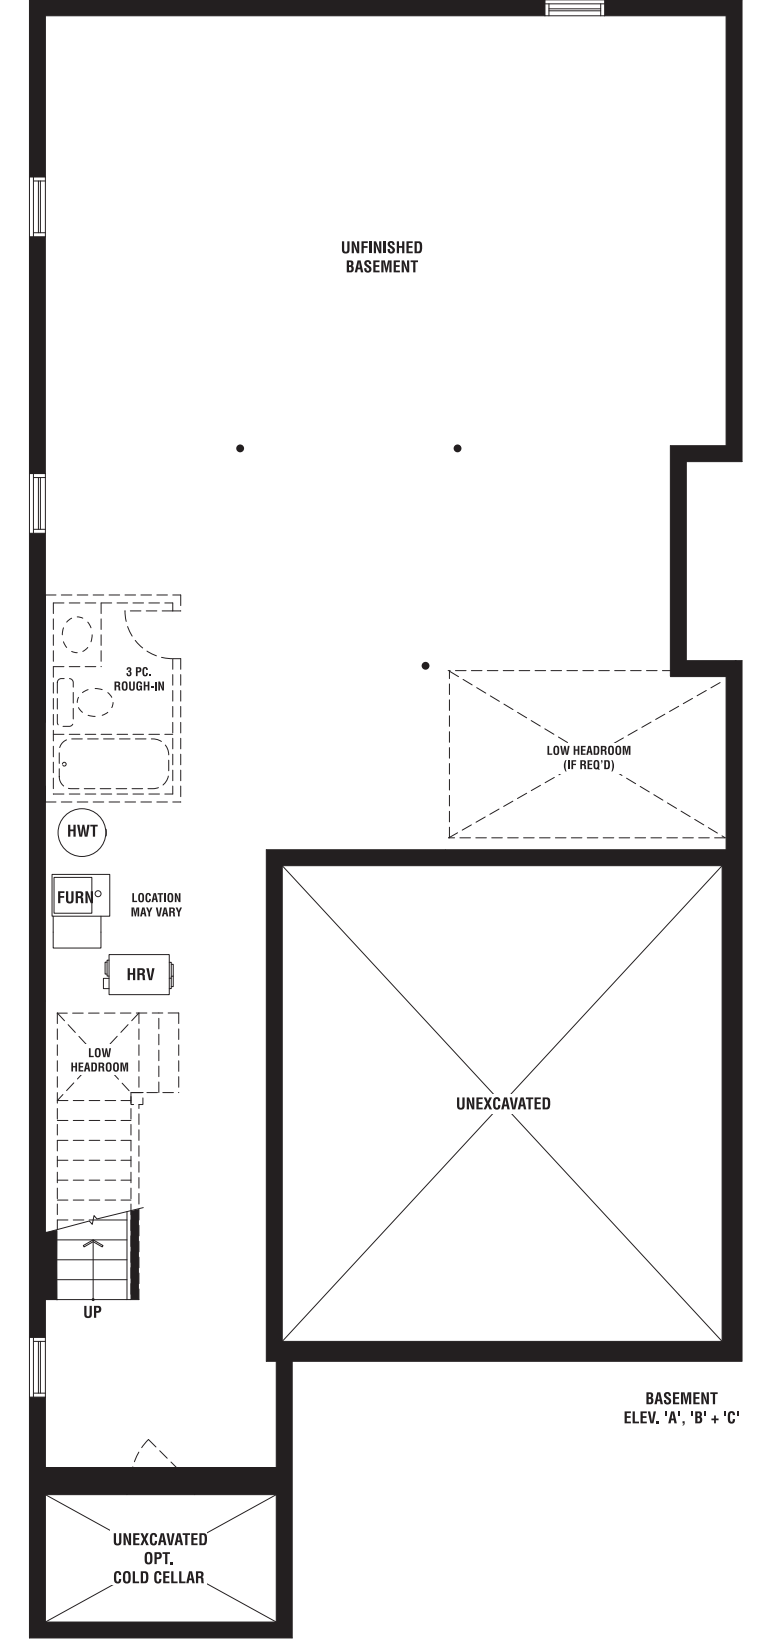

HEMLOCK B | 2450 SQ. FT.

HEMLOCK C | 2443 SQ. FT.

A

36

THIS IS HOME. THIS IS CALEDON TRAILS.

CAPREA B | 2550 SQ. FT.

CAPREA C | 2550 SQ. FT.

A

# HAZEL

A 2725 SQ. FT. B 2750 SQ. FT. C 2740 SQ. FT.

4 BEDROOMS  
ADDITIONAL OPTIONAL BEDROOM AVAILABLE

3603

SPRUCE B | 2925 SQ. FT.

SPRUCE C | 2885 SQ. FT.

A

36

THIS IS HOME. THIS IS CALEDON TRAILS.

ELDERBERRY B | 3025 SQ. FT.

ELDERBERRY C | 3033 SQ. FT.

A

36

THIS IS HOME. THIS IS CALEDON TRAILS.

# ELDERBERRY

A 3030 SQ. FT. B 3025 SQ. FT. C 3033 SQ. FT.

4 BEDROOMS

3605