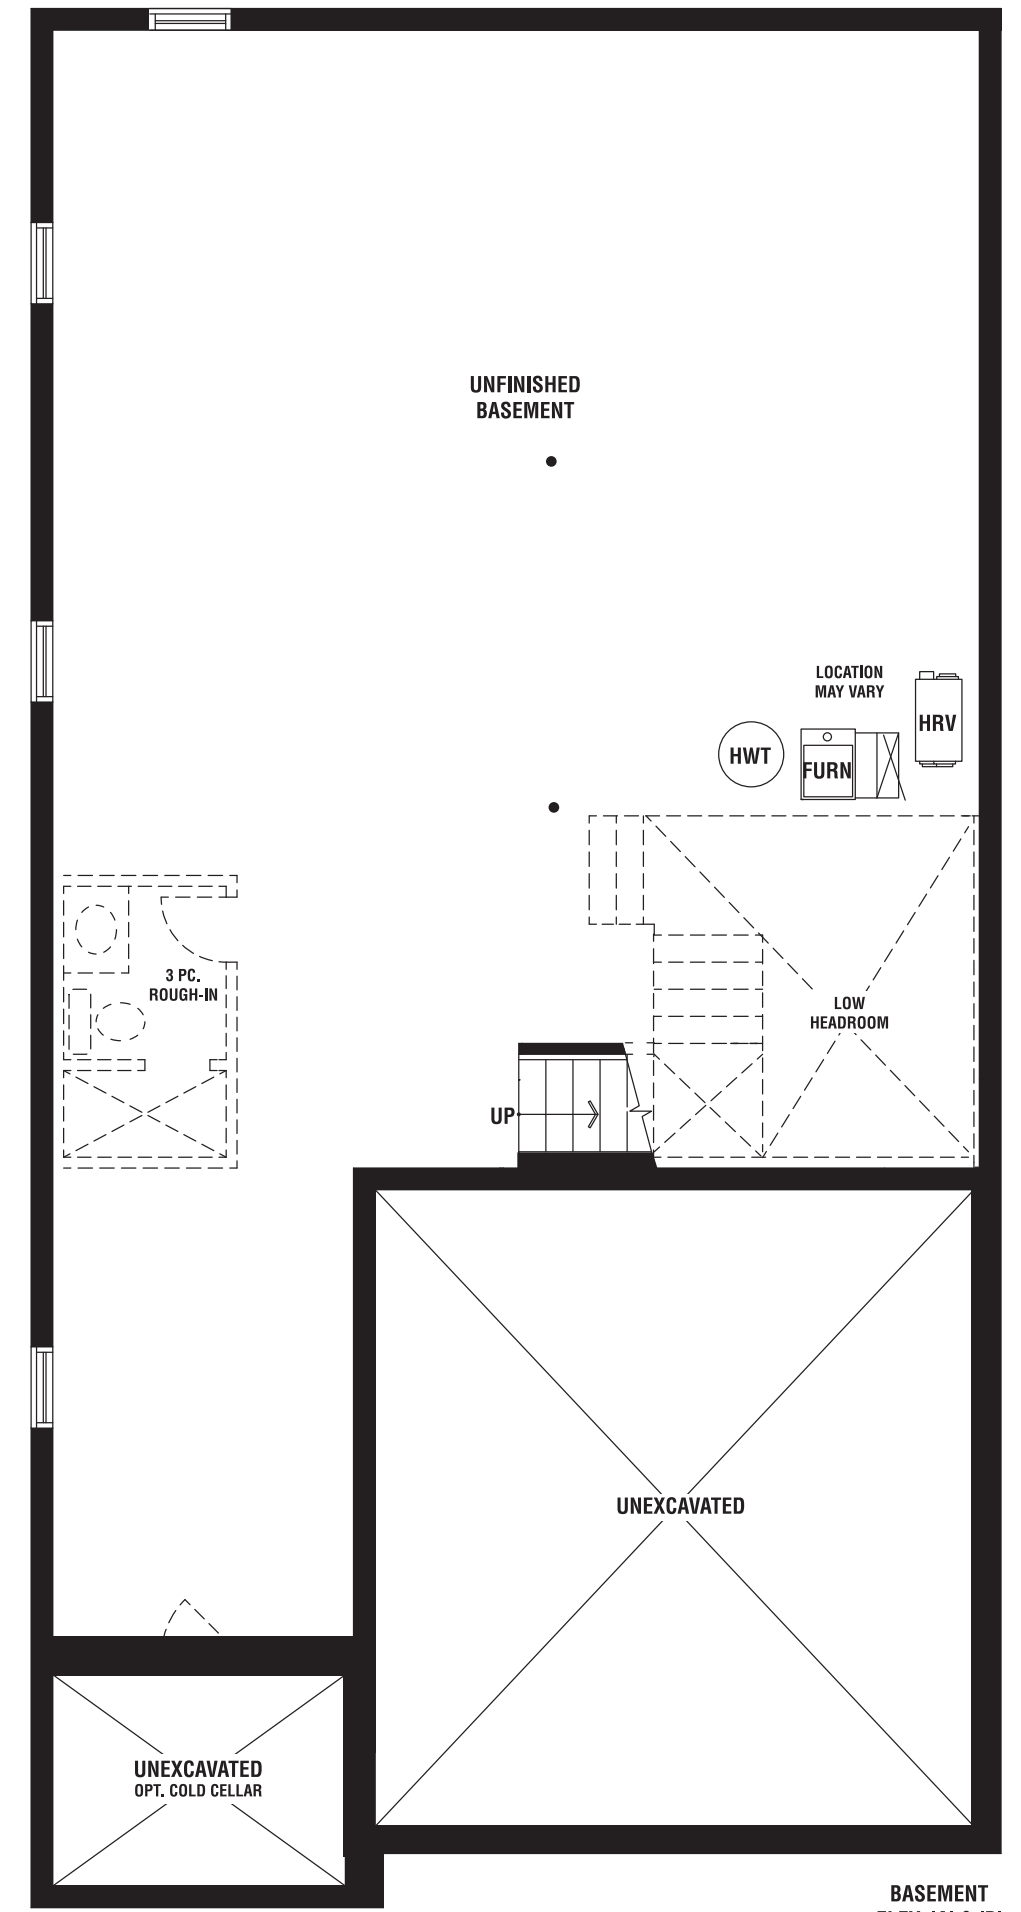

HEMLOCK B | 2450 SQ. FT.

HEMLOCK C | 2443 SQ. FT.

A

36

THIS IS HOME. THIS IS CALEDON TRAILS.

CAPREA B | 2550 SQ. FT.

CAPREA C | 2550 SQ. FT.

A

# CAPREA

A 2550 SQ. FT. B 2550 SQ. FT. C 2550 SQ. FT.

4 BEDROOMS

3602

HAZEL B | 2750 SQ. FT.

HAZEL C | 2740 SQ. FT.

A

36

# HAZEL

A 2725 SQ. FT. B 2750 SQ. FT. C 2740 SQ. FT.

4 BEDROOMS  
ADDITIONAL OPTIONAL BEDROOM AVAILABLE

3603

SPRUCE B | 2925 SQ. FT.

SPRUCE C | 2885 SQ. FT.

A

36

# ELDERBERRY

A 3030 SQ. FT. B 3025 SQ. FT. C 3033 SQ. FT.

4 BEDROOMS

3605