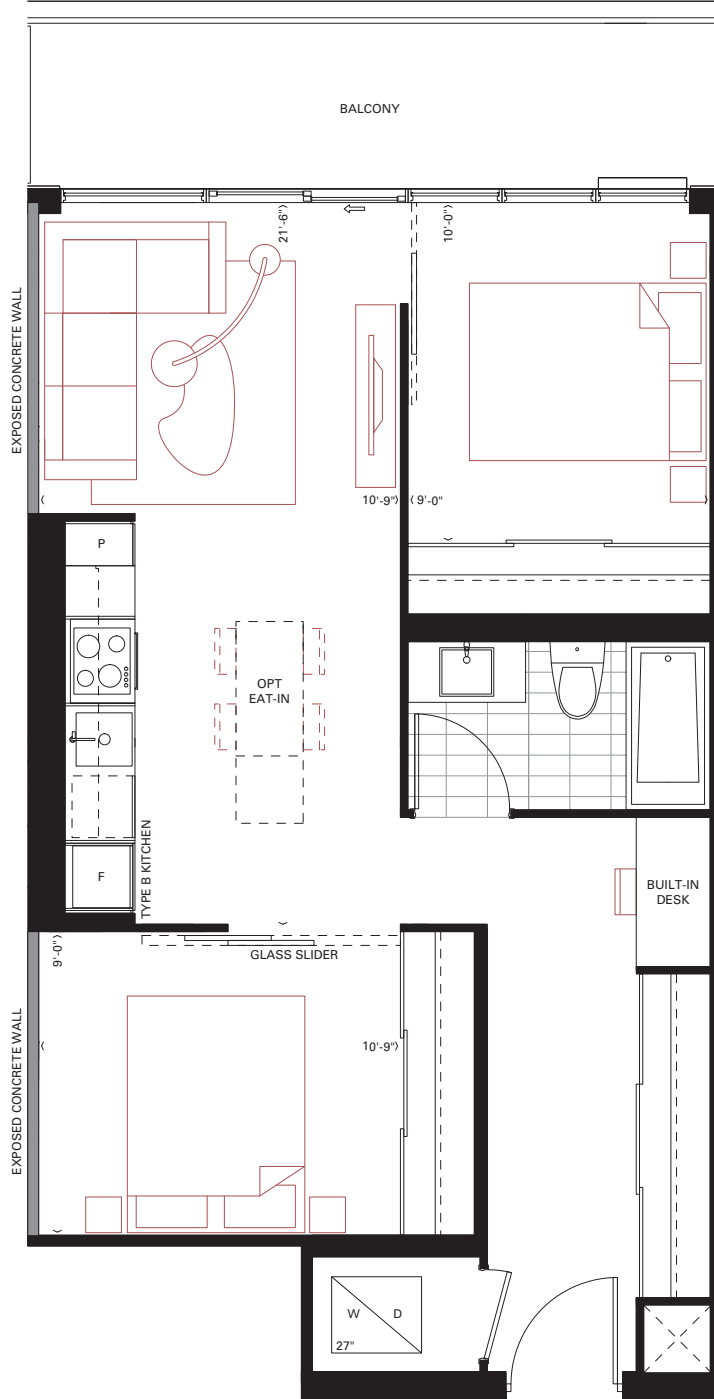

WINDOW 1' ABOVE FINISHED FLOOR

SUITE 209, 308, 510, 608, 709

WINDOW 1' ABOVE FINISHED FLOOR

SUITE 311, 408, 611

Furniture not included. Actual floor area may differ from stated floor area; see APS for details. Keyplans are for location only. Suite numbering and balcony locations may change between floors. Floorplans may be mirrored in building. All prices, sizes and specifications are subject to change without notice. E.&O.E

A4

Junior 1 Bedroom
607 sq.ft.
 56 sq.ft. Balcony

4TH FLOOR

3RD FLOOR

2ND FLOOR

Furniture not included. Actual floor area may differ from stated floor area; see APS for details. Keyplans are for location only. Suite numbering and balcony locations may change between floors. Floorplans may be mirrored in building. All prices, sizes and specifications are subject to change without notice. E.&O.E

D1a

2 Bedroom
717 sq.ft.
115 sq.ft. Balcony

Furniture not included. Actual floor area may differ from stated floor area; see APS for details. Keyplans are for location only. Suite numbering and balcony locations may change between floors. Floorplans may be mirrored in building. All prices, sizes and specifications are subject to change without notice. E.&O.E

D1b

2 Bedroom
725 sq.ft.
115 sq.ft. Balcony

Furniture not included. Actual floor area may differ from stated floor area; see APS for details. Keyplans are for location only. Suite numbering and balcony locations may change between floors. Floorplans may be mirrored in building. All prices, sizes and specifications are subject to change without notice. E.&O.E