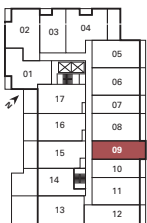

A2

Junior 1 Bedroom
537 sq.ft.
110 sq.ft. Terrace (L5)
73 sq.ft. Balcony

Furniture not included. Actual floor area may differ from stated floor area; see APS for details. Keyplans are for location only. Suite numbering and balcony locations may change between floors. Floorplans may be mirrored in building. All prices, sizes and specifications are subject to change without notice. E.&O.E

A3

Junior 1 Bedroom + Study
581 sq.ft.

7TH FLOOR

6TH FLOOR

5TH FLOOR

4TH FLOOR

3RD FLOOR

2ND FLOOR

WINDOW 1' ABOVE FINISHED FLOOR

SUITE 209, 308, 510, 608, 709

WINDOW 1' ABOVE FINISHED FLOOR

SUITE 311, 408, 611

Furniture not included. Actual floor area may differ from stated floor area; see APS for details. Keyplans are for location only. Suite numbering and balcony locations may change between floors. Floorplans may be mirrored in building. All prices, sizes and specifications are subject to change without notice. E.&O.E

A4

Junior 1 Bedroom
607 sq.ft.
 56 sq.ft. Balcony

4TH FLOOR

3RD FLOOR

2ND FLOOR

Furniture not included. Actual floor area may differ from stated floor area; see APS for details. Keyplans are for location only. Suite numbering and balcony locations may change between floors. Floorplans may be mirrored in building. All prices, sizes and specifications are subject to change without notice. E.&O.E