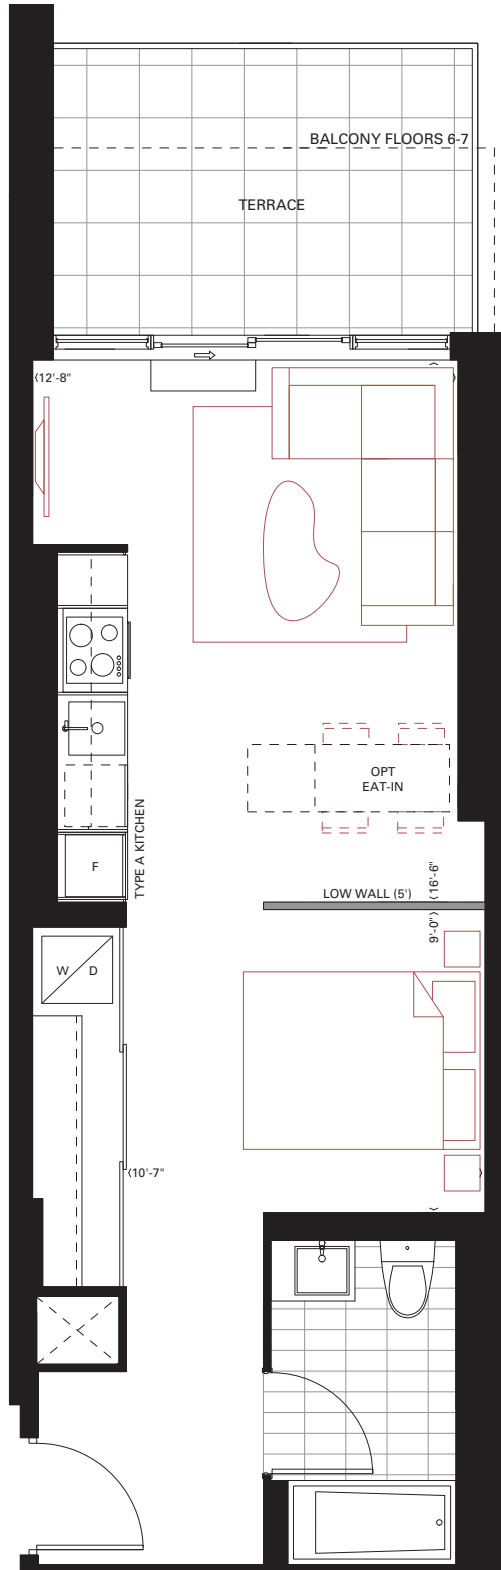

A1

Junior 1 Bedroom + Study
497 sq.ft.
 56 sq.ft. Balcony

7TH FLOOR

6TH FLOOR

5TH FLOOR

4TH FLOOR

3RD FLOOR

2ND FLOOR

Furniture not included. Actual floor area may differ from stated floor area; see APS for details. Keyplans are for location only. Suite numbering and balcony locations may change between floors. Floorplans may be mirrored in building. All prices, sizes and specifications are subject to change without notice. E.&O.E

A2

Junior 1 Bedroom
537 sq.ft.
110 sq.ft. Terrace (L5)
73 sq.ft. Balcony

Furniture not included. Actual floor area may differ from stated floor area; see APS for details. Keyplans are for location only. Suite numbering and balcony locations may change between floors. Floorplans may be mirrored in building. All prices, sizes and specifications are subject to change without notice. E.&O.E

WINDOW 1' ABOVE FINISHED FLOOR

SUITE 209, 308, 510, 608, 709

WINDOW 1' ABOVE FINISHED FLOOR

SUITE 311, 408, 611

Furniture not included. Actual floor area may differ from stated floor area; see APS for details. Keyplans are for location only. Suite numbering and balcony locations may change between floors. Floorplans may be mirrored in building. All prices, sizes and specifications are subject to change without notice. E.&O.E