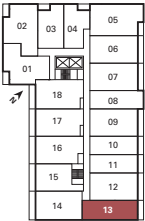

A2

Junior 1 Bedroom
537 sq.ft.
110 sq.ft. Terrace (L5)
73 sq.ft. Balcony

Furniture not included. Actual floor area may differ from stated floor area; see APS for details. Keyplans are for location only. Suite numbering and balcony locations may change between floors. Floorplans may be mirrored in building. All prices, sizes and specifications are subject to change without notice. E.&O.E

WINDOW 1' ABOVE FINISHED FLOOR

SUITE 209, 308, 510, 608, 709

WINDOW 1' ABOVE FINISHED FLOOR

SUITE 311, 408, 611

Furniture not included. Actual floor area may differ from stated floor area; see APS for details. Keyplans are for location only. Suite numbering and balcony locations may change between floors. Floorplans may be mirrored in building. All prices, sizes and specifications are subject to change without notice. E.&O.E

A4

Junior 1 Bedroom
607 sq.ft.
 56 sq.ft. Balcony

4TH FLOOR

3RD FLOOR

2ND FLOOR

Furniture not included. Actual floor area may differ from stated floor area; see APS for details. Keyplans are for location only. Suite numbering and balcony locations may change between floors. Floorplans may be mirrored in building. All prices, sizes and specifications are subject to change without notice. E.&O.E

D1a

2 Bedroom
717 sq.ft.
115 sq.ft. Balcony

Furniture not included. Actual floor area may differ from stated floor area; see APS for details. Keyplans are for location only. Suite numbering and balcony locations may change between floors. Floorplans may be mirrored in building. All prices, sizes and specifications are subject to change without notice. E.&O.E