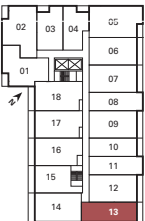

A2

Junior 1 Bedroom
537 sq.ft.
110 sq.ft. Terrace (L5)
73 sq.ft. Balcony

Furniture not included. Actual floor area may differ from stated floor area; see APS for details. Keyplans are for location only. Suite numbering and balcony locations may change between floors. Floorplans may be mirrored in building. All prices, sizes and specifications are subject to change without notice. E.&O.E

WINDOW 1' ABOVE FINISHED FLOOR

SUITE 209, 308, 510, 608, 709

WINDOW 1' ABOVE FINISHED FLOOR

SUITE 311, 408, 611

Furniture not included. Actual floor area may differ from stated floor area; see APS for details. Keyplans are for location only. Suite numbering and balcony locations may change between floors. Floorplans may be mirrored in building. All prices, sizes and specifications are subject to change without notice. E.&O.E

A4

Junior 1 Bedroom
607 sq.ft.
 56 sq.ft. Balcony

4TH FLOOR

3RD FLOOR

2ND FLOOR

Furniture not included. Actual floor area may differ from stated floor area; see APS for details. Keyplans are for location only. Suite numbering and balcony locations may change between floors. Floorplans may be mirrored in building. All prices, sizes and specifications are subject to change without notice. E.&O.E

D1a

2 Bedroom
717 sq.ft.
115 sq.ft. Balcony

Furniture not included. Actual floor area may differ from stated floor area; see APS for details. Keyplans are for location only. Suite numbering and balcony locations may change between floors. Floorplans may be mirrored in building. All prices, sizes and specifications are subject to change without notice. E.&O.E