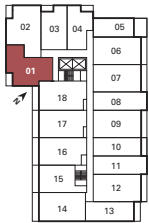

E1

2 Bedroom
787 sq.ft.
34 sq.ft. Balcony (L2, L4)
48 sq.ft. Balcony (L3, L5, L6, L7)

6TH FLOOR

Furniture not included. Actual floor area may differ from stated floor area; see APS for details. Keyplans are for location only. Suite numbering and balcony locations may change between floors. Floorplans may be mirrored in building. All prices, sizes and specifications are subject to change without notice. E.&O.E