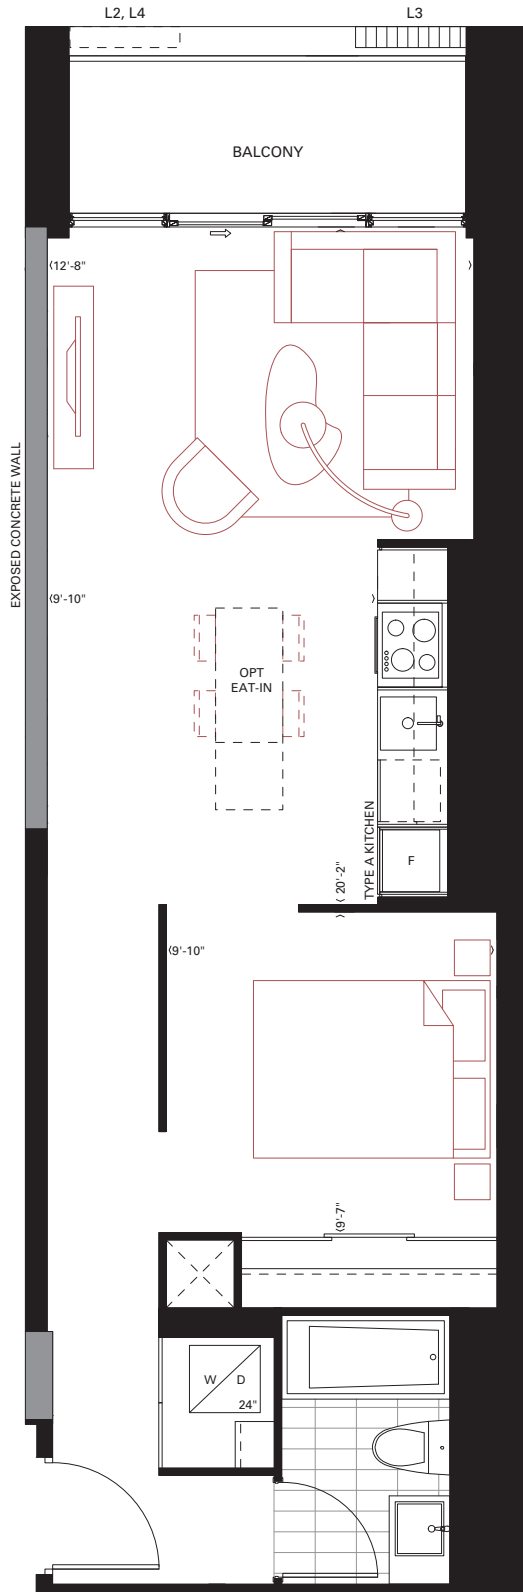

A2

Junior 1 Bedroom
537 sq.ft.
110 sq.ft. Terrace (L5)
73 sq.ft. Balcony

Furniture not included. Actual floor area may differ from stated floor area; see APS for details. Keyplans are for location only. Suite numbering and balcony locations may change between floors. Floorplans may be mirrored in building. All prices, sizes and specifications are subject to change without notice. E.&O.E

WINDOW 1' ABOVE FINISHED FLOOR

SUITE 209, 308, 510, 608, 709

WINDOW 1' ABOVE FINISHED FLOOR

SUITE 311, 408, 611

Furniture not included. Actual floor area may differ from stated floor area; see APS for details. Keyplans are for location only. Suite numbering and balcony locations may change between floors. Floorplans may be mirrored in building. All prices, sizes and specifications are subject to change without notice. E.&O.E

A4

Junior 1 Bedroom
607 sq.ft.
 56 sq.ft. Balcony

4TH FLOOR

3RD FLOOR

2ND FLOOR

Furniture not included. Actual floor area may differ from stated floor area; see APS for details. Keyplans are for location only. Suite numbering and balcony locations may change between floors. Floorplans may be mirrored in building. All prices, sizes and specifications are subject to change without notice. E.&O.E

D1a

2 Bedroom
717 sq.ft.
115 sq.ft. Balcony

Furniture not included. Actual floor area may differ from stated floor area; see APS for details. Keyplans are for location only. Suite numbering and balcony locations may change between floors. Floorplans may be mirrored in building. All prices, sizes and specifications are subject to change without notice. E.&O.E