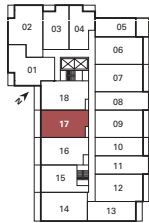

WINDOW 1' ABOVE FINISHED FLOOR

SUITE 209, 308, 510, 608, 709

WINDOW 1' ABOVE FINISHED FLOOR

SUITE 311, 408, 611

Furniture not included. Actual floor area may differ from stated floor area; see APS for details. Keyplans are for location only. Suite numbering and balcony locations may change between floors. Floorplans may be mirrored in building. All prices, sizes and specifications are subject to change without notice. E.&O.E

A4

Junior 1 Bedroom
607 sq.ft.
 56 sq.ft. Balcony

4TH FLOOR

3RD FLOOR

2ND FLOOR

Furniture not included. Actual floor area may differ from stated floor area; see APS for details. Keyplans are for location only. Suite numbering and balcony locations may change between floors. Floorplans may be mirrored in building. All prices, sizes and specifications are subject to change without notice. E.&O.E

D1a

2 Bedroom
717 sq.ft.
115 sq.ft. Balcony

Furniture not included. Actual floor area may differ from stated floor area; see APS for details. Keyplans are for location only. Suite numbering and balcony locations may change between floors. Floorplans may be mirrored in building. All prices, sizes and specifications are subject to change without notice. E.&O.E

D1b

2 Bedroom
725 sq.ft.
115 sq.ft. Balcony

Furniture not included. Actual floor area may differ from stated floor area; see APS for details. Keyplans are for location only. Suite numbering and balcony locations may change between floors. Floorplans may be mirrored in building. All prices, sizes and specifications are subject to change without notice. E.&O.E