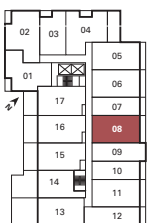

D1b

2 Bedroom
725 sq.ft.
115 sq.ft. Balcony

Furniture not included. Actual floor area may differ from stated floor area; see APS for details. Keyplans are for location only. Suite numbering and balcony locations may change between floors. Floorplans may be mirrored in building. All prices, sizes and specifications are subject to change without notice. E.&O.E

D2a

2 Bedroom
745 sq.ft.
 89 sq.ft. Balcony

7TH FLOOR

6TH FLOOR

5TH FLOOR

4TH FLOOR

3RD FLOOR

2ND FLOOR

Furniture not included. Actual floor area may differ from stated floor area; see APS for details. Keyplans are for location only. Suite numbering and balcony locations may change between floors. Floorplans may be mirrored in building. All prices, sizes and specifications are subject to change without notice. E.&O.E