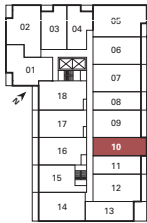

A2

Junior 1 Bedroom
537 sq.ft.
110 sq.ft. Terrace (L5)
73 sq.ft. Balcony

Furniture not included. Actual floor area may differ from stated floor area; see APS for details. Keyplans are for location only. Suite numbering and balcony locations may change between floors. Floorplans may be mirrored in building. All prices, sizes and specifications are subject to change without notice. E.&O.E

A3

Junior 1 Bedroom + Study
581 sq.ft.

7TH FLOOR

6TH FLOOR

5TH FLOOR

4TH FLOOR

3RD FLOOR

2ND FLOOR

WINDOW 1' ABOVE FINISHED FLOOR

SUITE 209, 308, 510, 608, 709

WINDOW 1' ABOVE FINISHED FLOOR

SUITE 311, 408, 611

Furniture not included. Actual floor area may differ from stated floor area; see APS for details. Keyplans are for location only. Suite numbering and balcony locations may change between floors. Floorplans may be mirrored in building. All prices, sizes and specifications are subject to change without notice. E.&O.E

A4

Junior 1 Bedroom
607 sq.ft.
 56 sq.ft. Balcony

4TH FLOOR

3RD FLOOR

2ND FLOOR

Furniture not included. Actual floor area may differ from stated floor area; see APS for details. Keyplans are for location only. Suite numbering and balcony locations may change between floors. Floorplans may be mirrored in building. All prices, sizes and specifications are subject to change without notice. E.&O.E