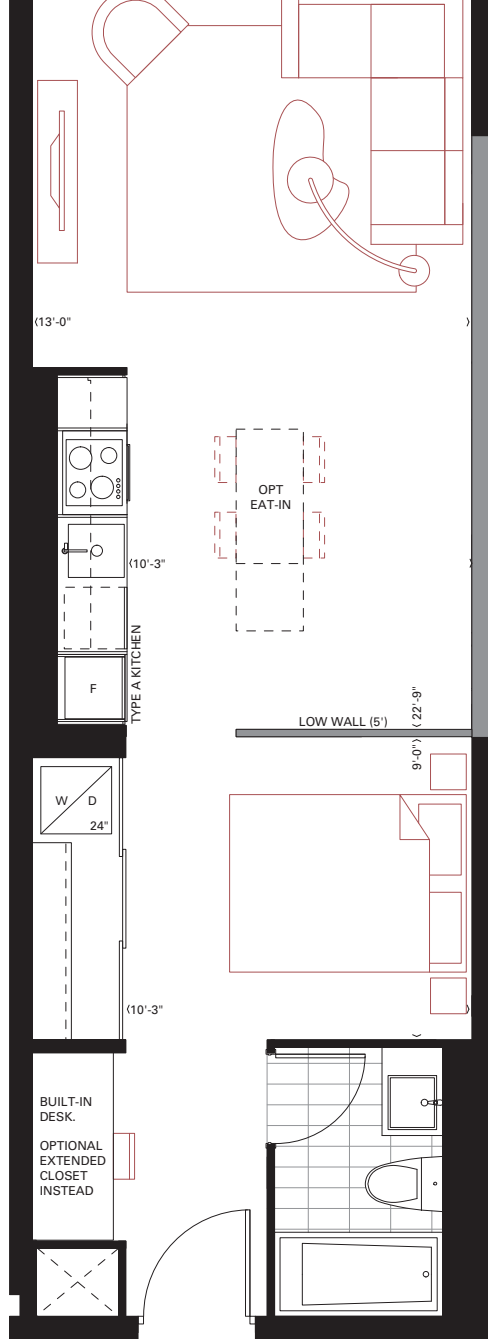

A2

Junior 1 Bedroom
537 sq.ft.
110 sq.ft. Terrace (L5)
73 sq.ft. Balcony

Furniture not included. Actual floor area may differ from stated floor area; see APS for details. Keyplans are for location only. Suite numbering and balcony locations may change between floors. Floorplans may be mirrored in building. All prices, sizes and specifications are subject to change without notice. E.&O.E

WINDOW 1' ABOVE FINISHED FLOOR

SUITE 209, 308, 510, 608, 709

WINDOW 1' ABOVE FINISHED FLOOR

SUITE 311, 408, 611

Furniture not included. Actual floor area may differ from stated floor area; see APS for details. Keyplans are for location only. Suite numbering and balcony locations may change between floors. Floorplans may be mirrored in building. All prices, sizes and specifications are subject to change without notice. E.&O.E

A4

Junior 1 Bedroom
607 sq.ft.
 56 sq.ft. Balcony

4TH FLOOR

3RD FLOOR

2ND FLOOR

Furniture not included. Actual floor area may differ from stated floor area; see APS for details. Keyplans are for location only. Suite numbering and balcony locations may change between floors. Floorplans may be mirrored in building. All prices, sizes and specifications are subject to change without notice. E.&O.E

D1a

2 Bedroom
717 sq.ft.
115 sq.ft. Balcony

Furniture not included. Actual floor area may differ from stated floor area; see APS for details. Keyplans are for location only. Suite numbering and balcony locations may change between floors. Floorplans may be mirrored in building. All prices, sizes and specifications are subject to change without notice. E.&O.E