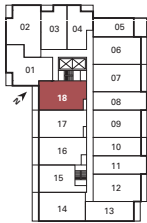

D2b

2 Bedroom
745 sq.ft.
89 sq.ft. Balcony

Furniture not included. Actual floor area may differ from stated floor area; see APS for details. Keyplans are for location only. Suite numbering and balcony locations may change between floors. Floorplans may be mirrored in building. All prices, sizes and specifications are subject to change without notice. E.&O.E

D3

2 Bedroom
760 sq.ft.
67 sq.ft. Balcony

Furniture not included. Actual floor area may differ from stated floor area; see APS for details. Keyplans are for location only. Suite numbering and balcony locations may change between floors. Floorplans may be mirrored in building. All prices, sizes and specifications are subject to change without notice. E.&O.E