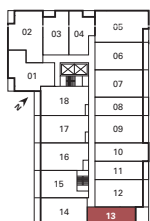

A1

Junior 1 Bedroom + Study
497 sq.ft.
 56 sq.ft. Balcony

7TH FLOOR

6TH FLOOR

5TH FLOOR

4TH FLOOR

3RD FLOOR

2ND FLOOR

Furniture not included. Actual floor area may differ from stated floor area; see APS for details. Keyplans are for location only. Suite numbering and balcony locations may change between floors. Floorplans may be mirrored in building. All prices, sizes and specifications are subject to change without notice. E.&O.E

A2

Junior 1 Bedroom
537 sq.ft.
110 sq.ft. Terrace (L5)
73 sq.ft. Balcony

Furniture not included. Actual floor area may differ from stated floor area; see APS for details. Keyplans are for location only. Suite numbering and balcony locations may change between floors. Floorplans may be mirrored in building. All prices, sizes and specifications are subject to change without notice. E.&O.E