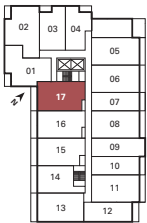

A1

Junior 1 Bedroom + Study
497 sq.ft.
 56 sq.ft. Balcony

7TH FLOOR

6TH FLOOR

5TH FLOOR

4TH FLOOR

3RD FLOOR

2ND FLOOR

D2b

2 Bedroom
745 sq.ft.
89 sq.ft. Balcony

Furniture not included. Actual floor area may differ from stated floor area; see APS for details. Keyplans are for location only. Suite numbering and balcony locations may change between floors. Floorplans may be mirrored in building. All prices, sizes and specifications are subject to change without notice. E.&O.E

D3

2 Bedroom
760 sq.ft.
67 sq.ft. Balcony

Furniture not included. Actual floor area may differ from stated floor area; see APS for details. Keyplans are for location only. Suite numbering and balcony locations may change between floors. Floorplans may be mirrored in building. All prices, sizes and specifications are subject to change without notice. E.&O.E