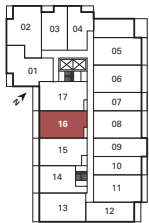

WINDOW 1' ABOVE FINISHED FLOOR

SUITE 209, 308, 510, 608, 709

WINDOW 1' ABOVE FINISHED FLOOR

SUITE 311, 408, 611

Furniture not included. Actual floor area may differ from stated floor area; see APS for details. Keyplans are for location only. Suite numbering and balcony locations may change between floors. Floorplans may be mirrored in building. All prices, sizes and specifications are subject to change without notice. E.&O.E

A4

Junior 1 Bedroom
607 sq.ft.
 56 sq.ft. Balcony

4TH FLOOR

3RD FLOOR

2ND FLOOR

Furniture not included. Actual floor area may differ from stated floor area; see APS for details. Keyplans are for location only. Suite numbering and balcony locations may change between floors. Floorplans may be mirrored in building. All prices, sizes and specifications are subject to change without notice. E.&O.E

D1a

2 Bedroom
717 sq.ft.
115 sq.ft. Balcony

Furniture not included. Actual floor area may differ from stated floor area; see APS for details. Keyplans are for location only. Suite numbering and balcony locations may change between floors. Floorplans may be mirrored in building. All prices, sizes and specifications are subject to change without notice. E.&O.E

D1b

2 Bedroom
725 sq.ft.
115 sq.ft. Balcony

Furniture not included. Actual floor area may differ from stated floor area; see APS for details. Keyplans are for location only. Suite numbering and balcony locations may change between floors. Floorplans may be mirrored in building. All prices, sizes and specifications are subject to change without notice. E.&O.E