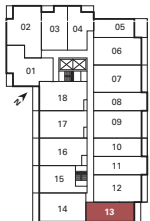

A1

Junior 1 Bedroom + Study
497 sq.ft.
 56 sq.ft. Balcony

7TH FLOOR

6TH FLOOR

5TH FLOOR

4TH FLOOR

3RD FLOOR

2ND FLOOR

Furniture not included. Actual floor area may differ from stated floor area; see APS for details. Keyplans are for location only. Suite numbering and balcony locations may change between floors. Floorplans may be mirrored in building. All prices, sizes and specifications are subject to change without notice. E.&O.E

A2

Junior 1 Bedroom
537 sq.ft.
110 sq.ft. Terrace (L5)
73 sq.ft. Balcony

Furniture not included. Actual floor area may differ from stated floor area; see APS for details. Keyplans are for location only. Suite numbering and balcony locations may change between floors. Floorplans may be mirrored in building. All prices, sizes and specifications are subject to change without notice. E.&O.E