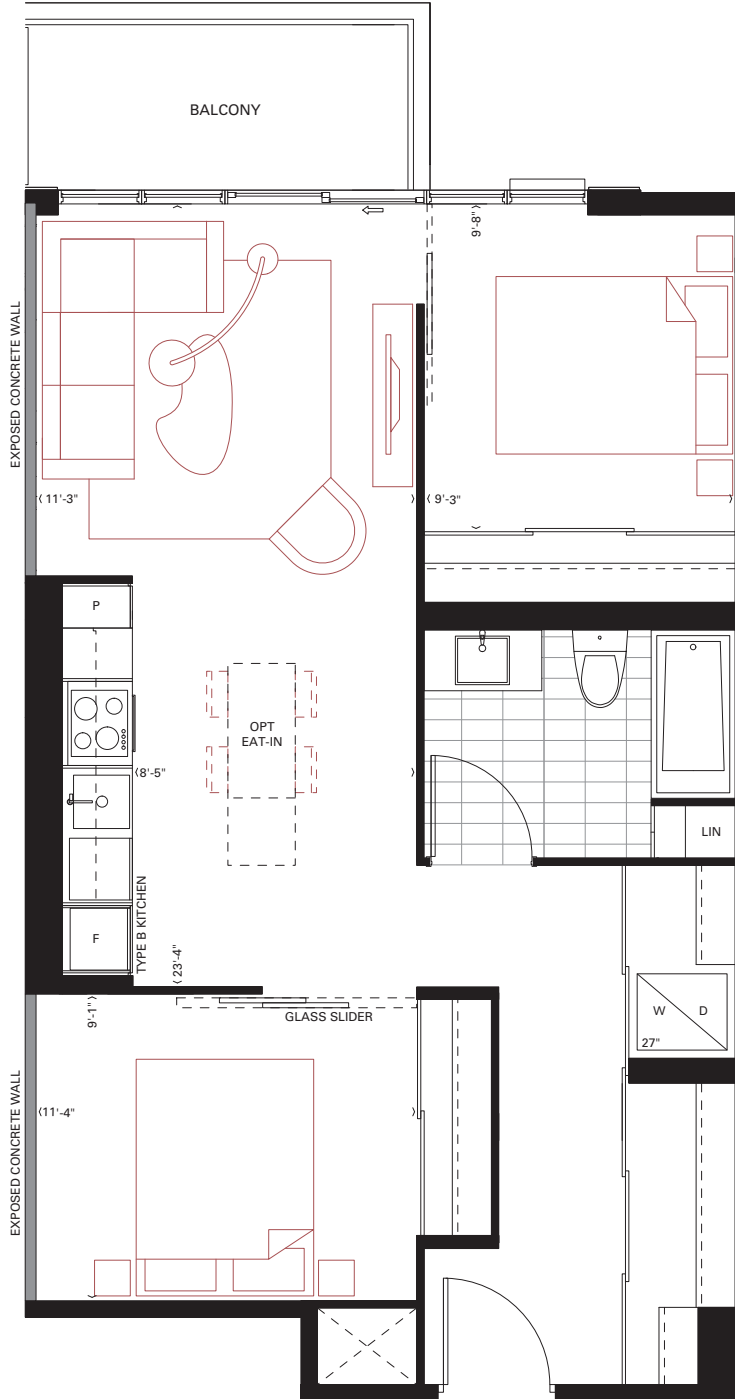

A1

Junior 1 Bedroom + Study
497 sq.ft.
 56 sq.ft. Balcony

7TH FLOOR

6TH FLOOR

5TH FLOOR

4TH FLOOR

3RD FLOOR

2ND FLOOR

WINDOW 1' ABOVE FINISHED FLOOR

SUITE 209, 308, 510, 608, 709

WINDOW 1' ABOVE FINISHED FLOOR

SUITE 311, 408, 611

Furniture not included. Actual floor area may differ from stated floor area; see APS for details. Keyplans are for location only. Suite numbering and balcony locations may change between floors. Floorplans may be mirrored in building. All prices, sizes and specifications are subject to change without notice. E.&O.E

D2b

2 Bedroom
745 sq.ft.
89 sq.ft. Balcony

Furniture not included. Actual floor area may differ from stated floor area; see APS for details. Keyplans are for location only. Suite numbering and balcony locations may change between floors. Floorplans may be mirrored in building. All prices, sizes and specifications are subject to change without notice. E.&O.E

D3

2 Bedroom
760 sq.ft.
67 sq.ft. Balcony

Furniture not included. Actual floor area may differ from stated floor area; see APS for details. Keyplans are for location only. Suite numbering and balcony locations may change between floors. Floorplans may be mirrored in building. All prices, sizes and specifications are subject to change without notice. E.&O.E