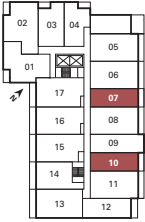

A1

Junior 1 Bedroom + Study
497 sq.ft.
 56 sq.ft. Balcony

7TH FLOOR

6TH FLOOR

5TH FLOOR

4TH FLOOR

3RD FLOOR

2ND FLOOR

Furniture not included. Actual floor area may differ from stated floor area; see APS for details. Keyplans are for location only. Suite numbering and balcony locations may change between floors. Floorplans may be mirrored in building. All prices, sizes and specifications are subject to change without notice. E.&O.E

A2

Junior 1 Bedroom
537 sq.ft.
110 sq.ft. Terrace (L5)
73 sq.ft. Balcony

Furniture not included. Actual floor area may differ from stated floor area; see APS for details. Keyplans are for location only. Suite numbering and balcony locations may change between floors. Floorplans may be mirrored in building. All prices, sizes and specifications are subject to change without notice. E.&O.E