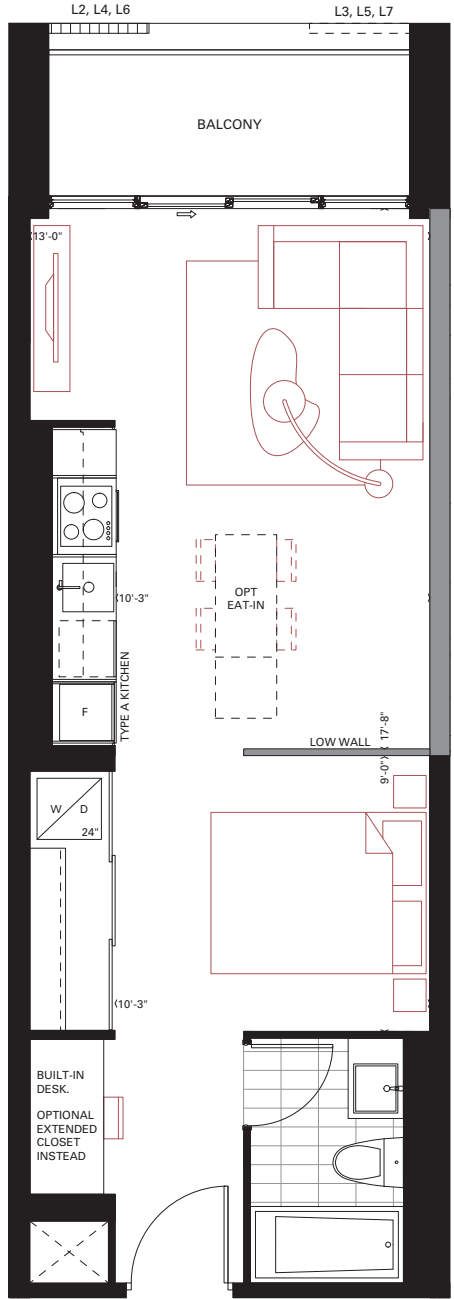

A1

Junior 1 Bedroom + Study
497 sq.ft.
 56 sq.ft. Balcony

7TH FLOOR

6TH FLOOR

5TH FLOOR

4TH FLOOR

3RD FLOOR

2ND FLOOR

Furniture not included. Actual floor area may differ from stated floor area; see APS for details. Keyplans are for location only. Suite numbering and balcony locations may change between floors. Floorplans may be mirrored in building. All prices, sizes and specifications are subject to change without notice. E.&O.E

A2

Junior 1 Bedroom
537 sq.ft.
110 sq.ft. Terrace (L5)
73 sq.ft. Balcony

Furniture not included. Actual floor area may differ from stated floor area; see APS for details. Keyplans are for location only. Suite numbering and balcony locations may change between floors. Floorplans may be mirrored in building. All prices, sizes and specifications are subject to change without notice. E.&O.E

WINDOW 1' ABOVE FINISHED FLOOR

SUITE 209, 308, 510, 608, 709

WINDOW 1' ABOVE FINISHED FLOOR

SUITE 311, 408, 611

Furniture not included. Actual floor area may differ from stated floor area; see APS for details. Keyplans are for location only. Suite numbering and balcony locations may change between floors. Floorplans may be mirrored in building. All prices, sizes and specifications are subject to change without notice. E.&O.E