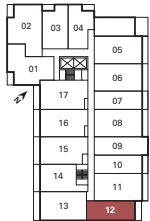

A1

Junior 1 Bedroom + Study
497 sq.ft.
 56 sq.ft. Balcony

7TH FLOOR

6TH FLOOR

5TH FLOOR

4TH FLOOR

3RD FLOOR

2ND FLOOR

Furniture not included. Actual floor area may differ from stated floor area; see APS for details. Keyplans are for location only. Suite numbering and balcony locations may change between floors. Floorplans may be mirrored in building. All prices, sizes and specifications are subject to change without notice. E.&O.E

A2

Junior 1 Bedroom
537 sq.ft.
110 sq.ft. Terrace (L5)
73 sq.ft. Balcony

Furniture not included. Actual floor area may differ from stated floor area; see APS for details. Keyplans are for location only. Suite numbering and balcony locations may change between floors. Floorplans may be mirrored in building. All prices, sizes and specifications are subject to change without notice. E.&O.E