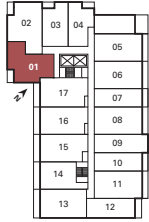

E1

2 Bedroom
787 sq.ft.
34 sq.ft. Balcony (L2, L4)
48 sq.ft. Balcony (L3, L5, L6, L7)

7TH FLOOR