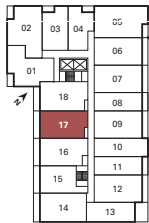

WINDOW 1' ABOVE FINISHED FLOOR

SUITE 209, 308, 510, 608, 709

WINDOW 1' ABOVE FINISHED FLOOR

SUITE 311, 408, 611

Furniture not included. Actual floor area may differ from stated floor area; see APS for details. Keyplans are for location only. Suite numbering and balcony locations may change between floors. Floorplans may be mirrored in building. All prices, sizes and specifications are subject to change without notice. E.&O.E

A4

Junior 1 Bedroom
607 sq.ft.
 56 sq.ft. Balcony

4TH FLOOR

3RD FLOOR

2ND FLOOR

Furniture not included. Actual floor area may differ from stated floor area; see APS for details. Keyplans are for location only. Suite numbering and balcony locations may change between floors. Floorplans may be mirrored in building. All prices, sizes and specifications are subject to change without notice. E.&O.E

D1a

2 Bedroom
717 sq.ft.
115 sq.ft. Balcony

Furniture not included. Actual floor area may differ from stated floor area; see APS for details. Keyplans are for location only. Suite numbering and balcony locations may change between floors. Floorplans may be mirrored in building. All prices, sizes and specifications are subject to change without notice. E.&O.E

D1b

2 Bedroom
725 sq.ft.
115 sq.ft. Balcony

Furniture not included. Actual floor area may differ from stated floor area; see APS for details. Keyplans are for location only. Suite numbering and balcony locations may change between floors. Floorplans may be mirrored in building. All prices, sizes and specifications are subject to change without notice. E.&O.E