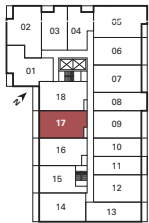

WINDOW 1' ABOVE FINISHED FLOOR

SUITE 209, 308, 510, 608, 709

WINDOW 1' ABOVE FINISHED FLOOR

SUITE 311, 408, 611

Furniture not included. Actual floor area may differ from stated floor area; see APS for details. Keyplans are for location only. Suite numbering and balcony locations may change between floors. Floorplans may be mirrored in building. All prices, sizes and specifications are subject to change without notice. E.&O.E

A4

Junior 1 Bedroom
607 sq.ft.
 56 sq.ft. Balcony

4TH FLOOR

3RD FLOOR

2ND FLOOR

Furniture not included. Actual floor area may differ from stated floor area; see APS for details. Keyplans are for location only. Suite numbering and balcony locations may change between floors. Floorplans may be mirrored in building. All prices, sizes and specifications are subject to change without notice. E.&O.E

D1a

2 Bedroom
717 sq.ft.
115 sq.ft. Balcony

Furniture not included. Actual floor area may differ from stated floor area; see APS for details. Keyplans are for location only. Suite numbering and balcony locations may change between floors. Floorplans may be mirrored in building. All prices, sizes and specifications are subject to change without notice. E.&O.E

D1b

2 Bedroom
725 sq.ft.
115 sq.ft. Balcony

Furniture not included. Actual floor area may differ from stated floor area; see APS for details. Keyplans are for location only. Suite numbering and balcony locations may change between floors. Floorplans may be mirrored in building. All prices, sizes and specifications are subject to change without notice. E.&O.E