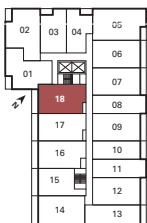

D3

2 Bedroom
760 sq.ft.
67 sq.ft. Balcony