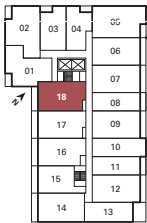

D3

2 Bedroom
760 sq.ft.
67 sq.ft. Balcony