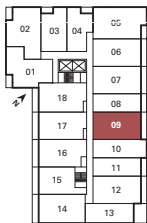

D1b

2 Bedroom
725 sq.ft.
115 sq.ft. Balcony

Furniture not included. Actual floor area may differ from stated floor area; see APS for details. Keyplans are for location only. Suite numbering and balcony locations may change between floors. Floorplans may be mirrored in building. All prices, sizes and specifications are subject to change without notice. E.&O.E

D2a

2 Bedroom
745 sq.ft.
 89 sq.ft. Balcony

7TH FLOOR

6TH FLOOR

5TH FLOOR

4TH FLOOR

3RD FLOOR

2ND FLOOR