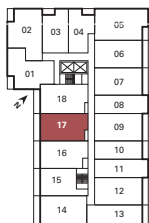

WINDOW 1' ABOVE FINISHED FLOOR

SUITE 209, 308, 510, 608, 709

WINDOW 1' ABOVE FINISHED FLOOR

SUITE 311, 408, 611

Furniture not included. Actual floor area may differ from stated floor area; see APS for details. Keyplans are for location only. Suite numbering and balcony locations may change between floors. Floorplans may be mirrored in building. All prices, sizes and specifications are subject to change without notice. E.&O.E

A4

Junior 1 Bedroom
607 sq.ft.
 56 sq.ft. Balcony

4TH FLOOR

3RD FLOOR

2ND FLOOR

Furniture not included. Actual floor area may differ from stated floor area; see APS for details. Keyplans are for location only. Suite numbering and balcony locations may change between floors. Floorplans may be mirrored in building. All prices, sizes and specifications are subject to change without notice. E.&O.E

D1a

2 Bedroom
717 sq.ft.
115 sq.ft. Balcony

Furniture not included. Actual floor area may differ from stated floor area; see APS for details. Keyplans are for location only. Suite numbering and balcony locations may change between floors. Floorplans may be mirrored in building. All prices, sizes and specifications are subject to change without notice. E.&O.E

D1b

2 Bedroom
725 sq.ft.
115 sq.ft. Balcony

Furniture not included. Actual floor area may differ from stated floor area; see APS for details. Keyplans are for location only. Suite numbering and balcony locations may change between floors. Floorplans may be mirrored in building. All prices, sizes and specifications are subject to change without notice. E.&O.E