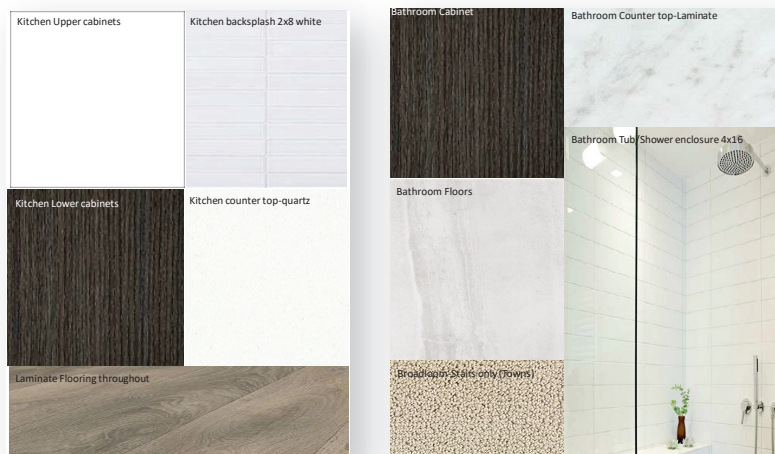

INTERIOR FINISHING PACKAGES

All interior finishing packages have been carefully selected by the Daniels' Design Team.

PACKAGE 1 - MORNING

PACKAGE 2 - AFTERNOON

PACKAGE 3 - NIGHT