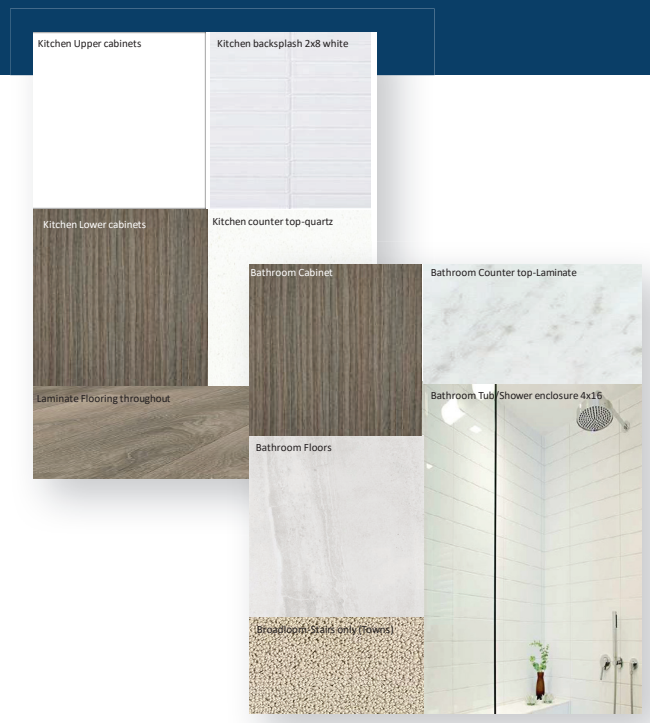

INTERIOR FINISHING PACKAGES

All interior finishing packages have been carefully selected by the Daniels' Design Team.

PACKAGE 1 - MORNING

PACKAGE 2 - AFTERNOON

PACKAGE 3 - NIGHT