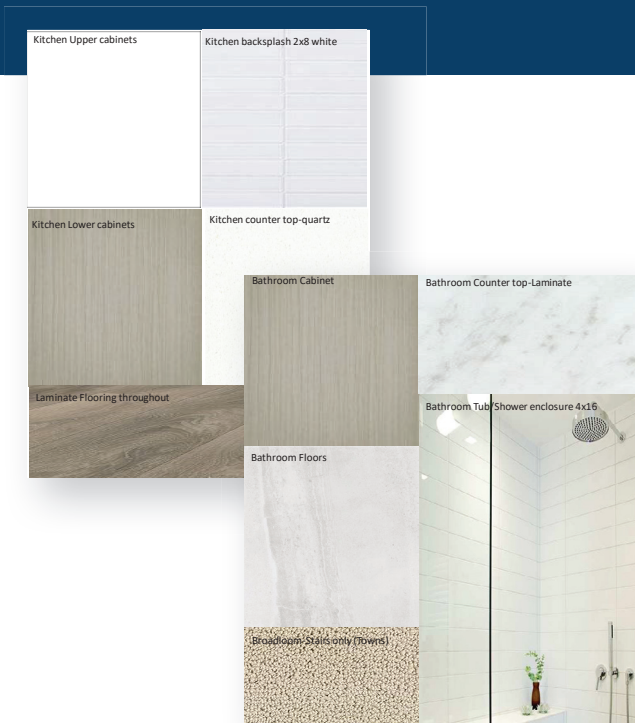

INTERIOR FINISHING PACKAGES

All interior finishing packages have been carefully selected by the Daniels' Design Team.

PACKAGE 1 - MORNING

PACKAGE 2 - AFTERNOON

PACKAGE 3 - NIGHT