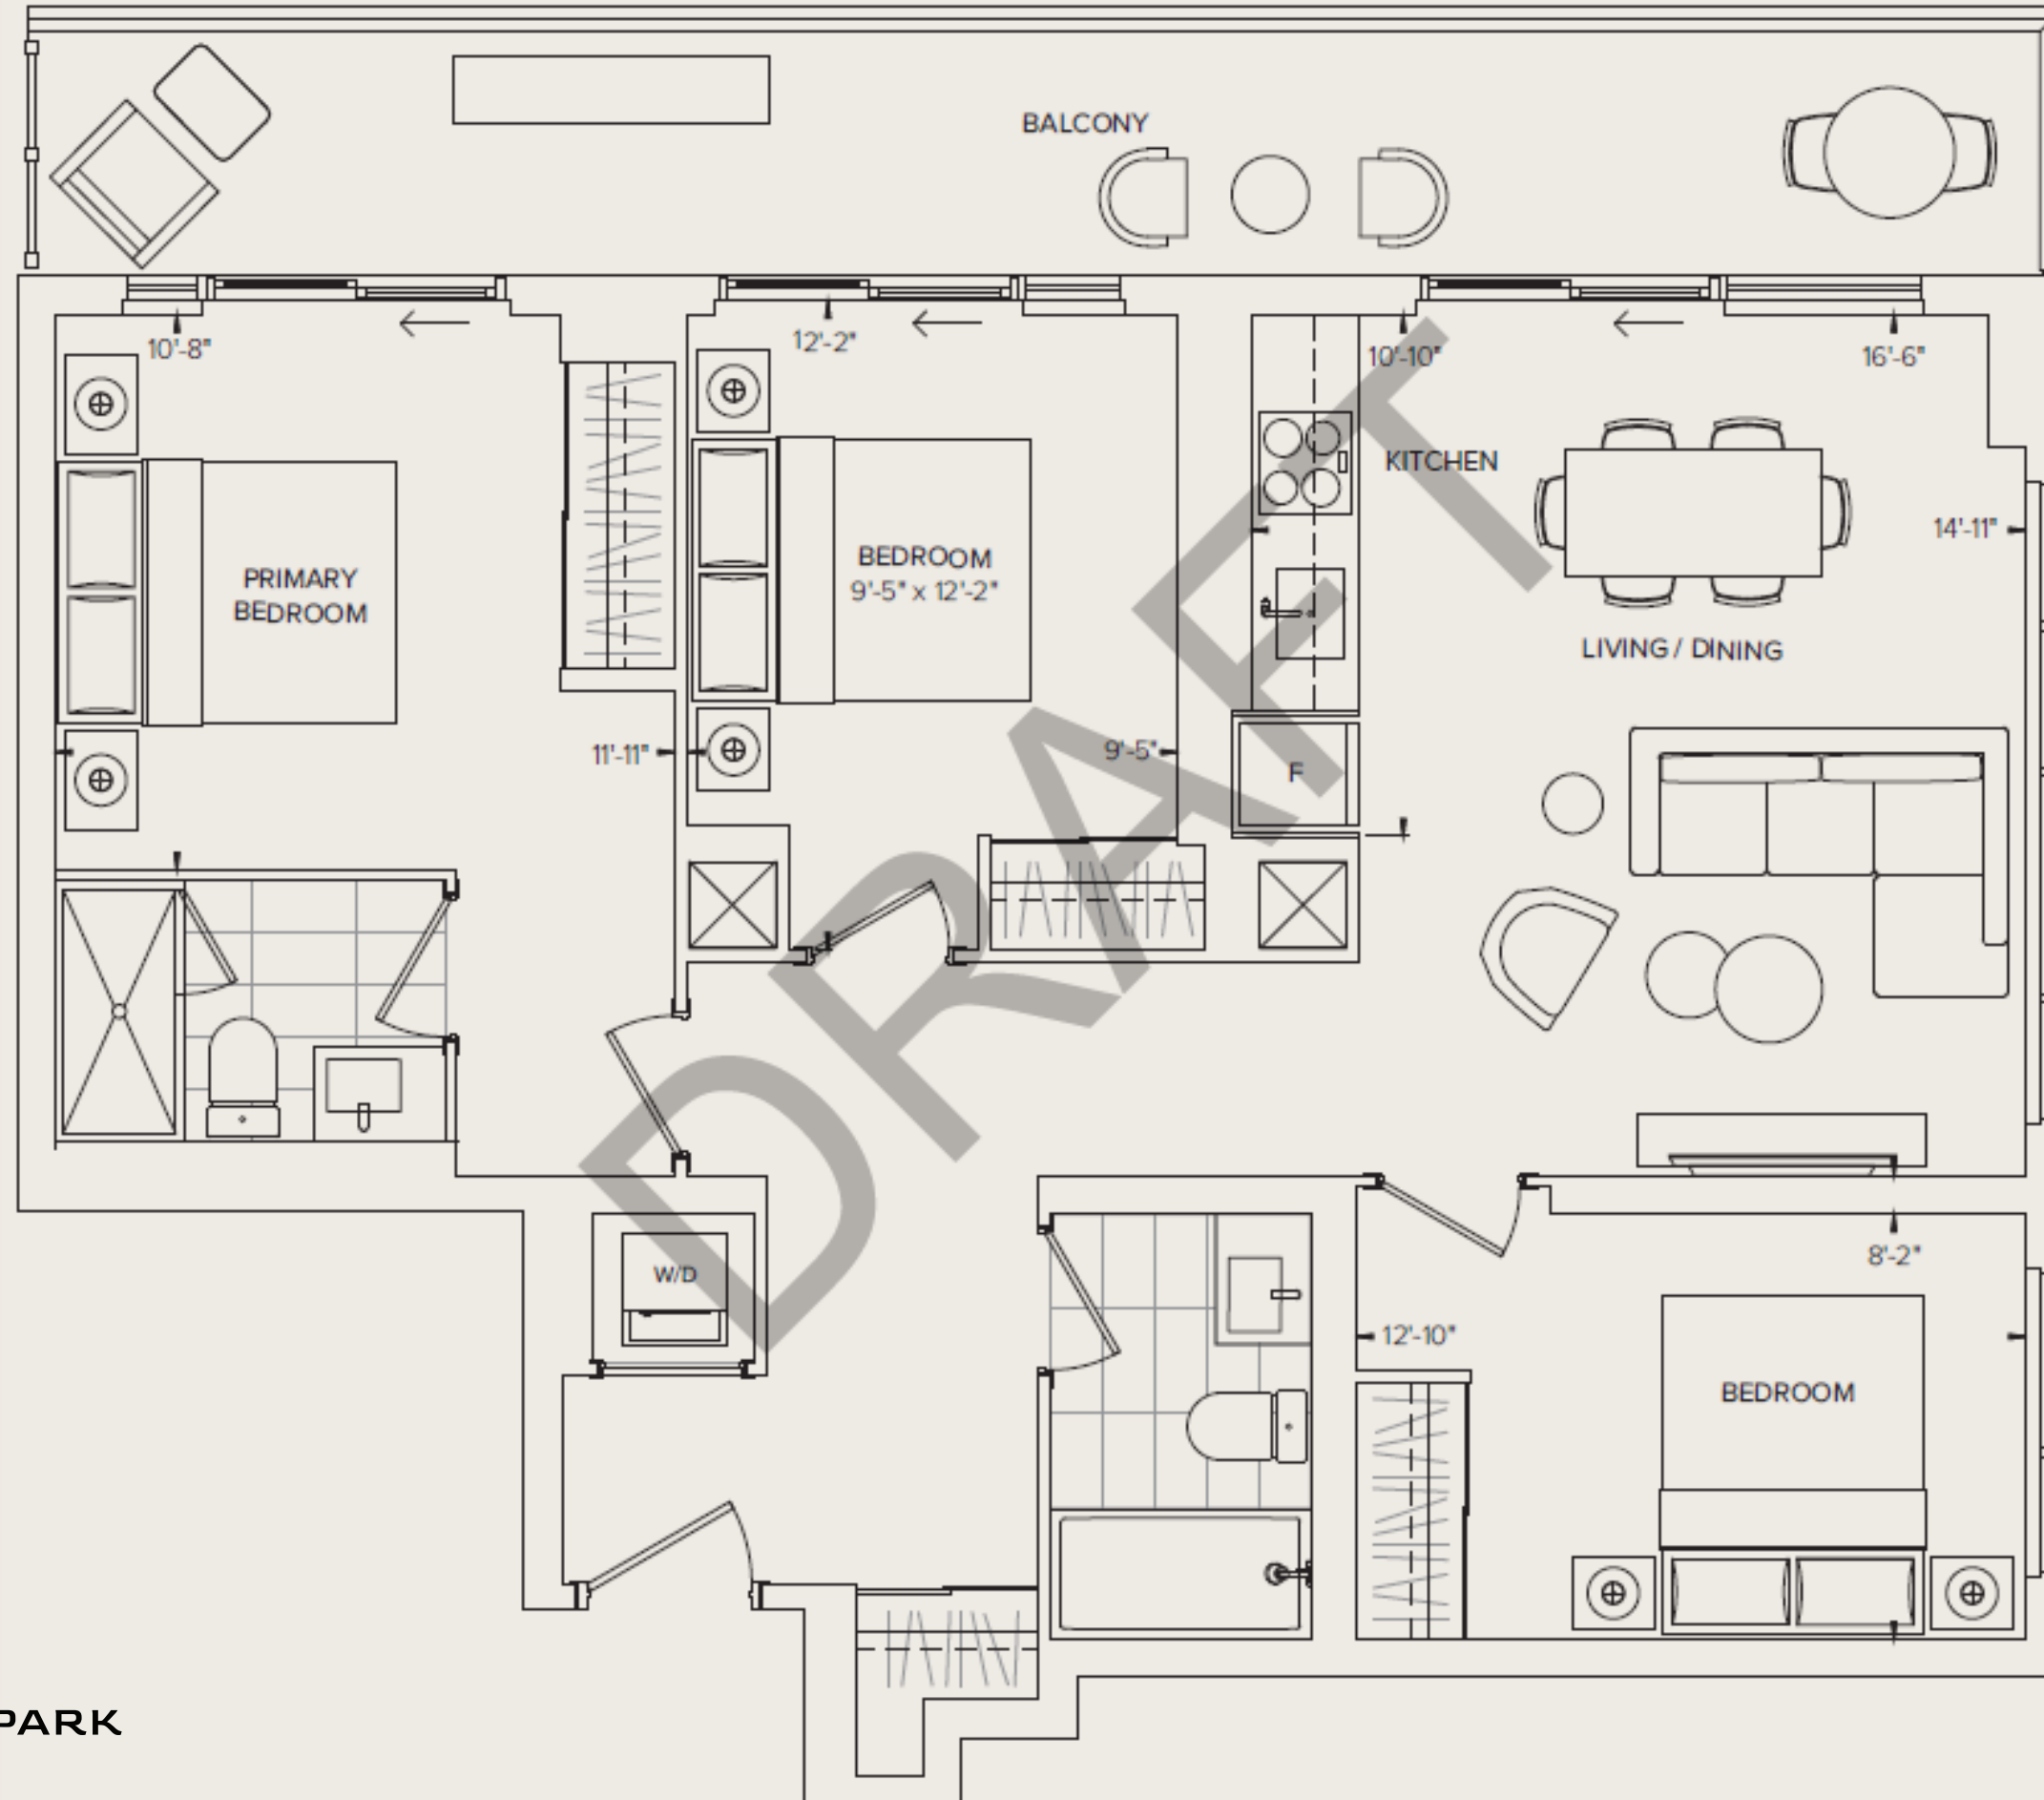

SAMPLE FLOORPLANS

3 BEDROOM 2 BATH

Interior Living 952 SQ. FT.
Exterior Living 180 SQ. FT.
Total Living 1,132 SQ. FT.

SOUTH EAST