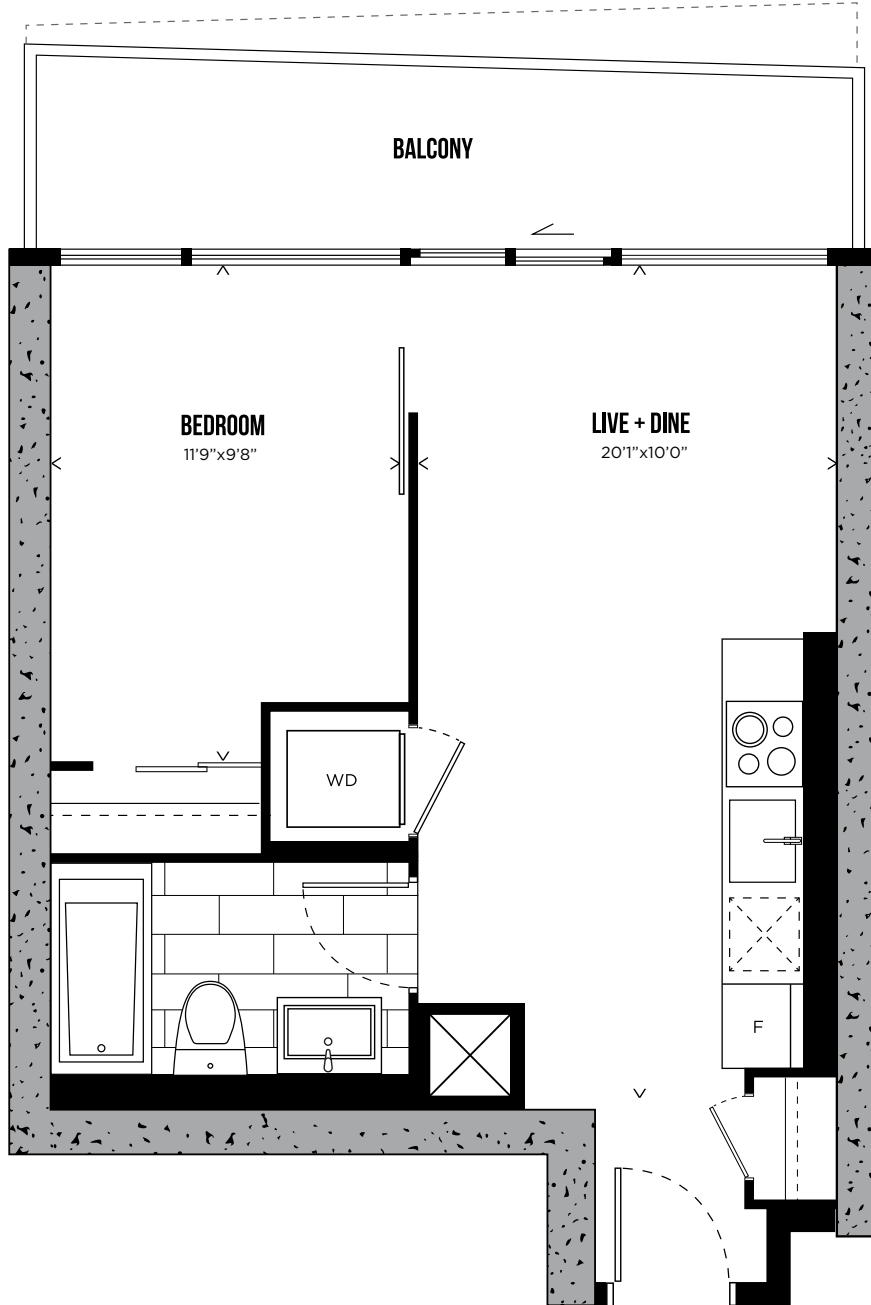

CHANNEL 08

ONE BEDROOM

464 SQ.FT.