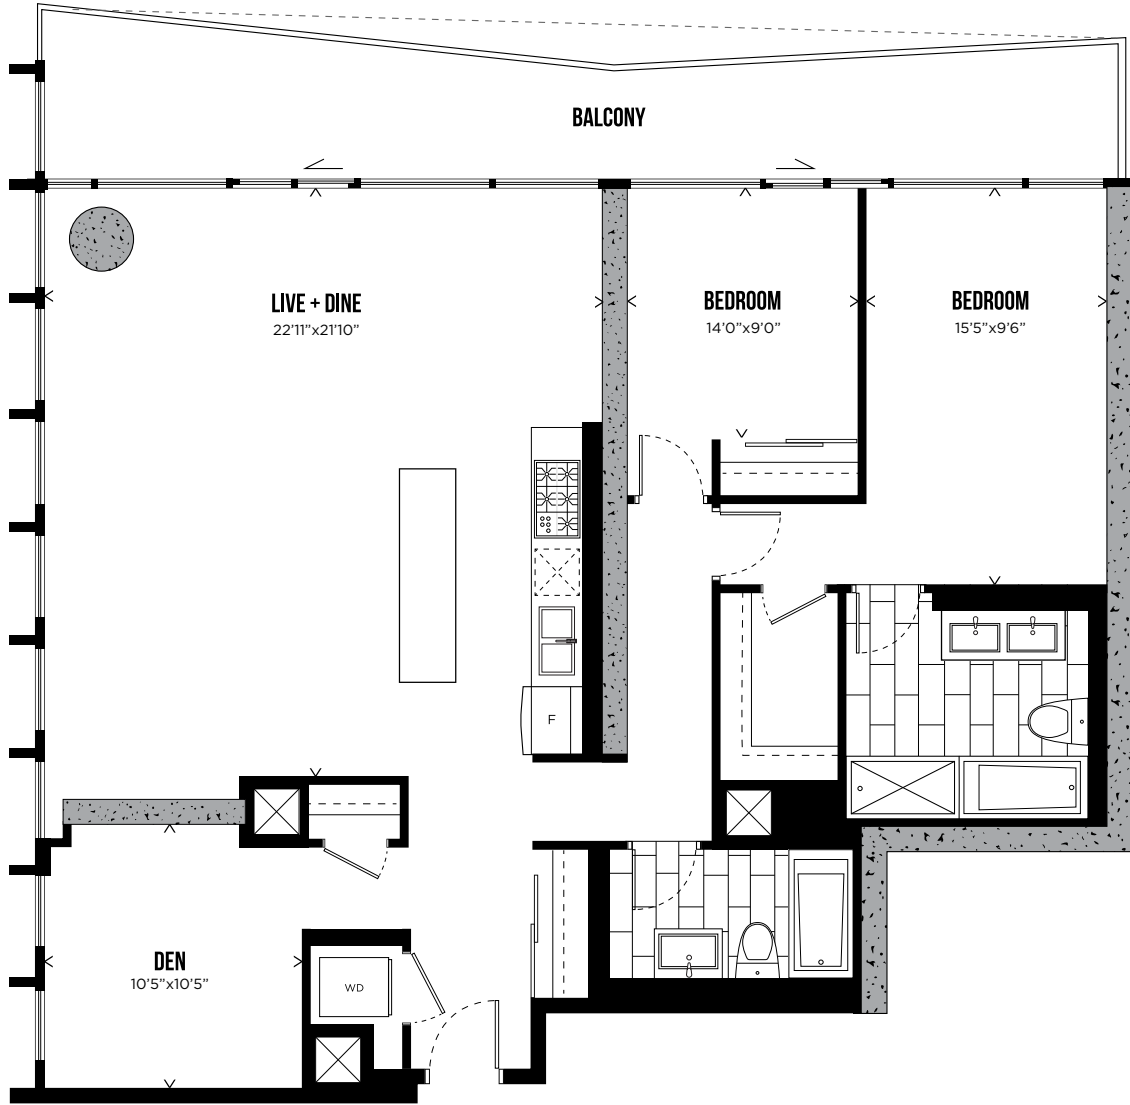

PH
04

CHANNEL PH04

TWO BEDROOM + DEN

1,447 SQ.FT.