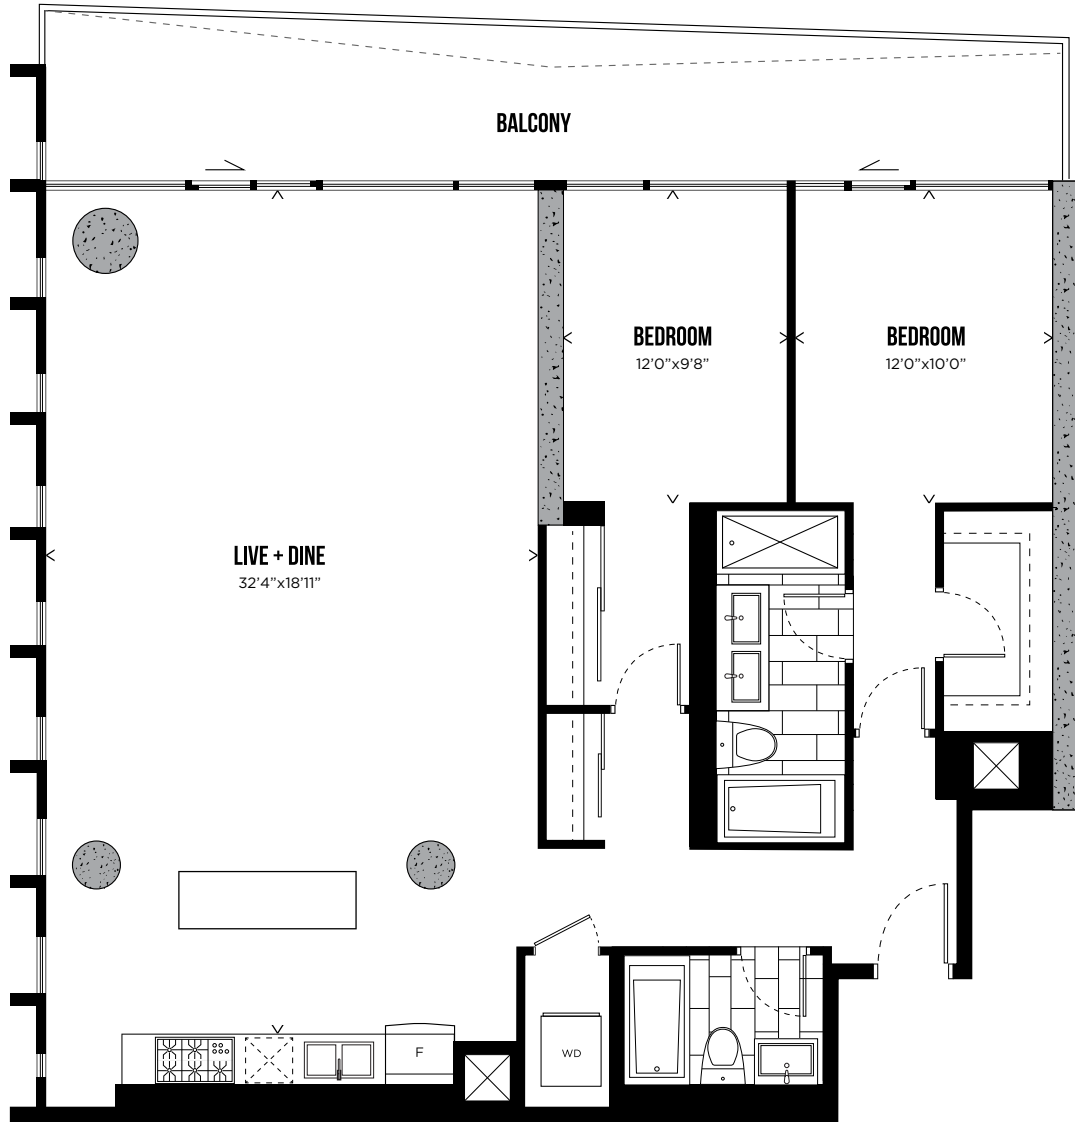

PH
02

CHANNEL PH02

TWO BEDROOM
1,394 SQ.FT.