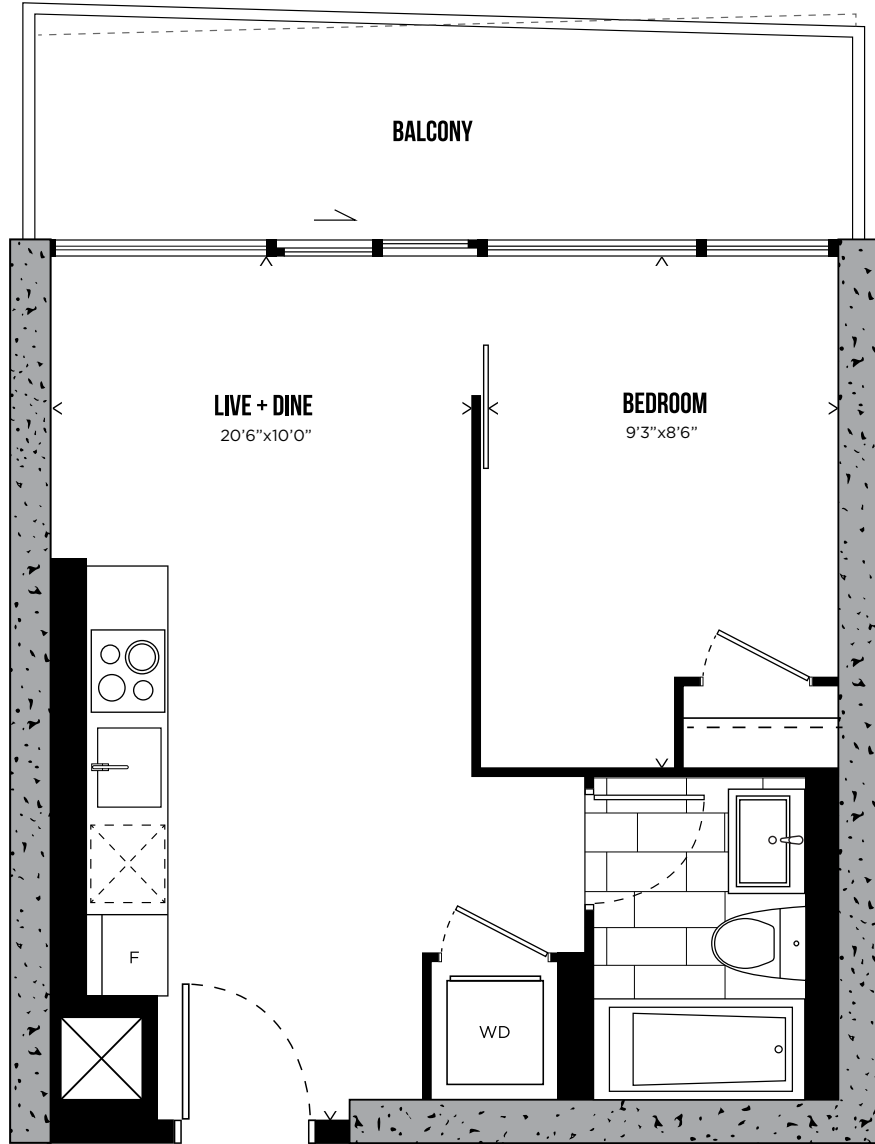

CHANNEL 07

ONE BEDROOM
439 SQ.FT.