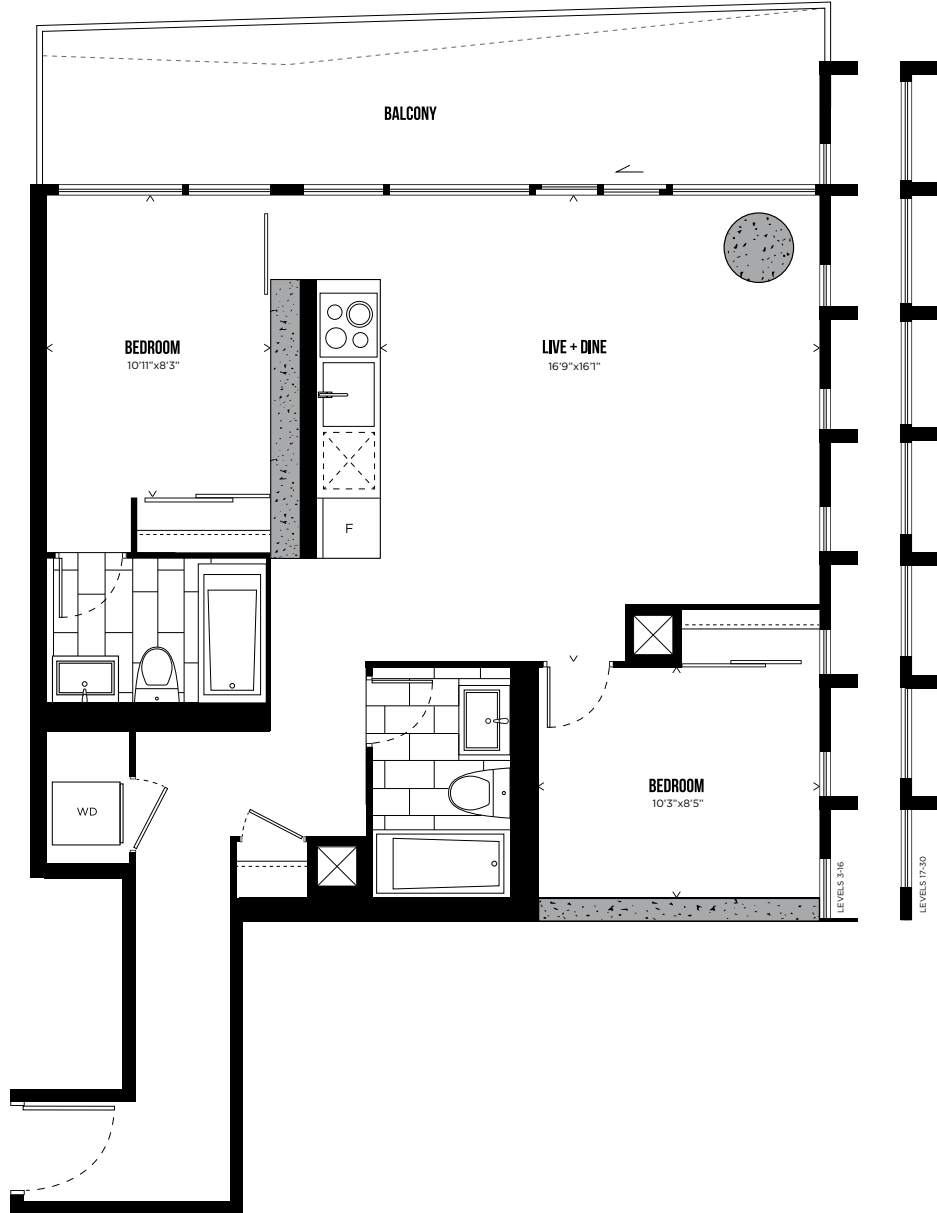

CHANNEL 03

TWO BEDROOM 846 SQ.FT.