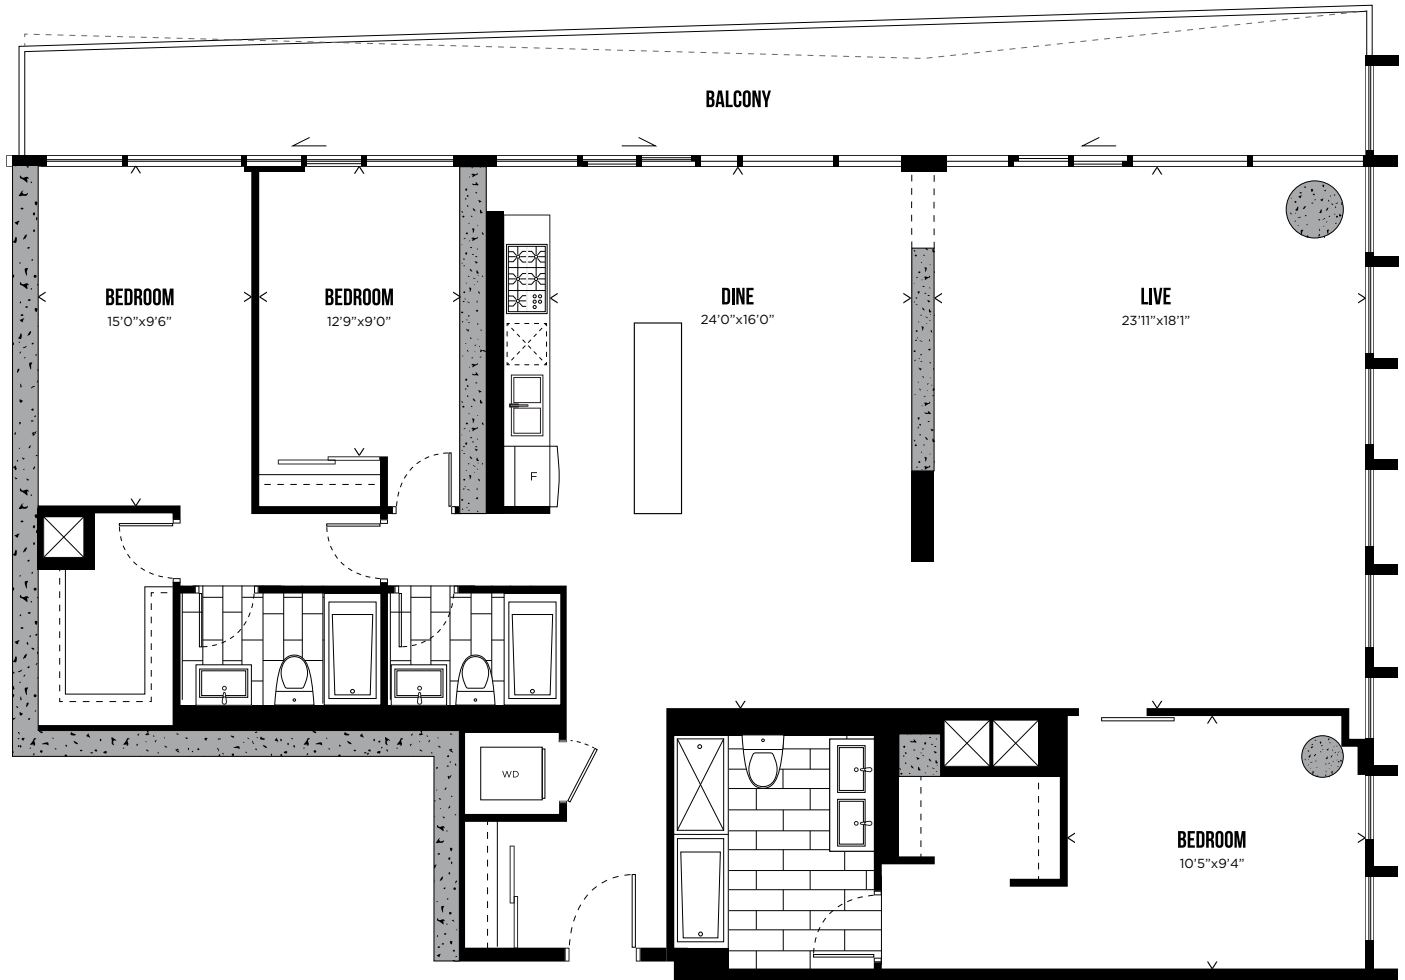

PH
01

CHANNEL PH01

THREE BEDROOM 2,010 SQ.FT.