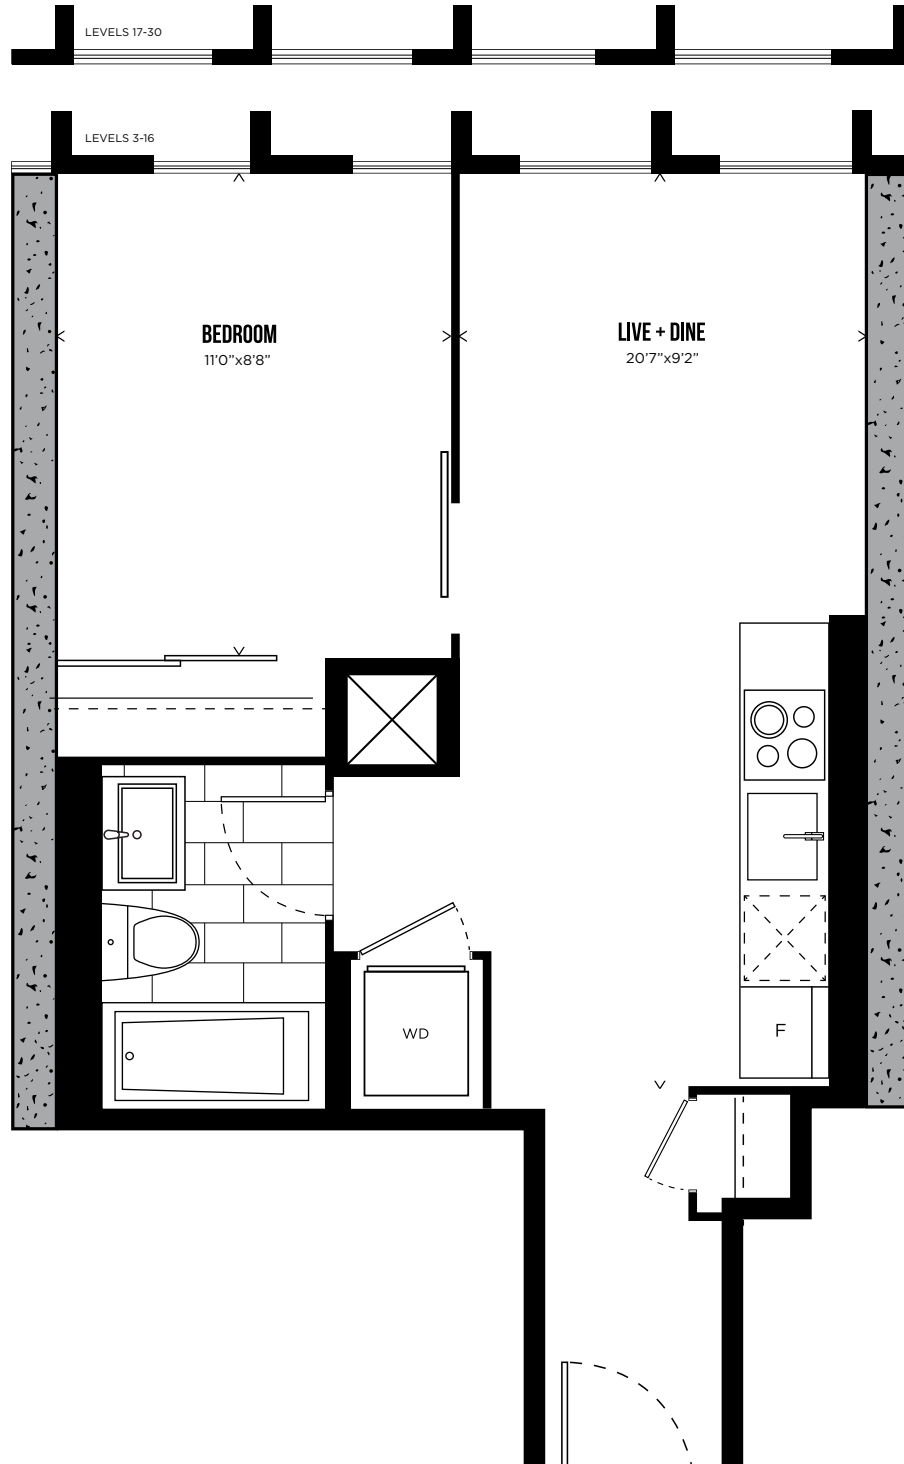

CHANNEL 04

ONE BEDROOM

471 SQ.FT.

CAROLINE STREET SOUTH

HUNTER STREET WEST

TELEVISION CITY