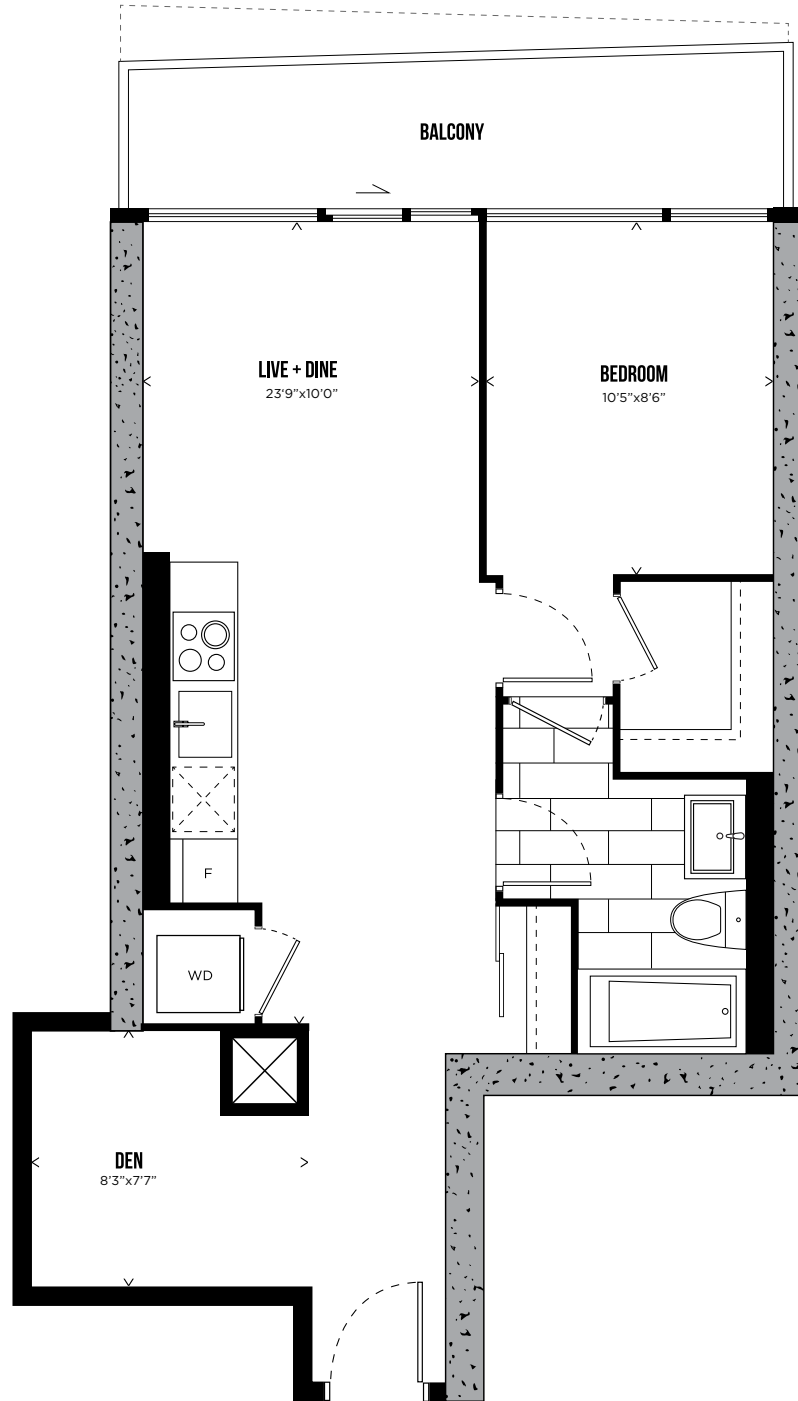

CHANNEL 11

ONE BEDROOM + DEN

646 SQ.FT.

LEVELS 3-30

CAROLINE STREET SOUTH

HUNTER STREET WEST

TELEVISION CITY