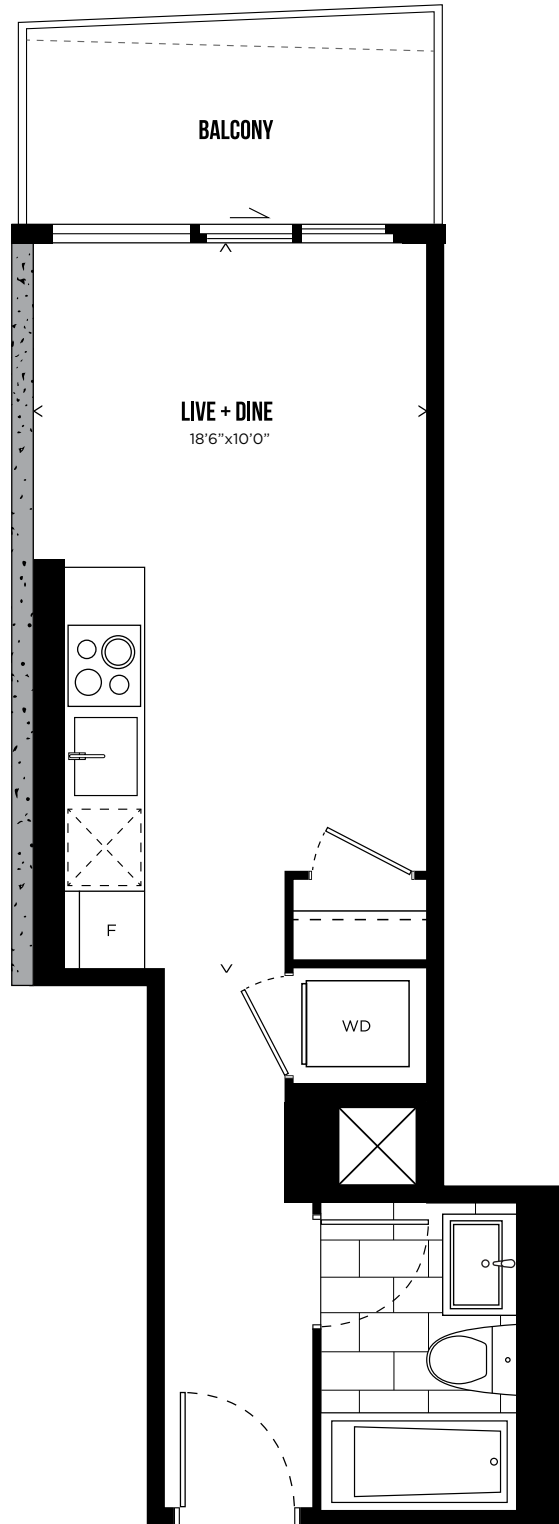

CHANNEL 02

STUDIO
343 SQ.FT.

CAROLINE STREET SOUTH
N

HUNTER STREET WEST

TELEVISION CITY