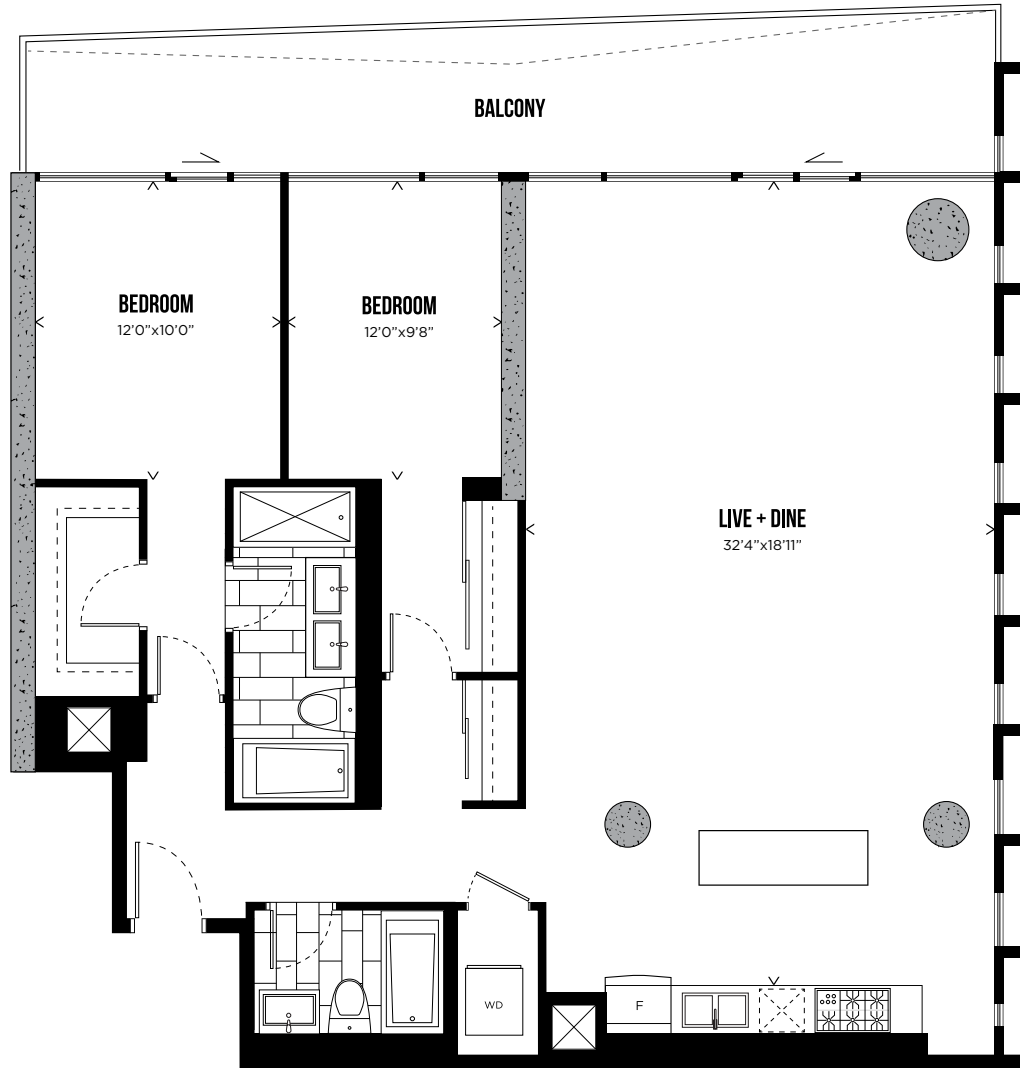

PH
07

CHANNEL PH07

TWO BEDROOM
1,394 SQ.FT.

LEVELS 31-32

HUNTER STREET WEST

TELEVISION CITY