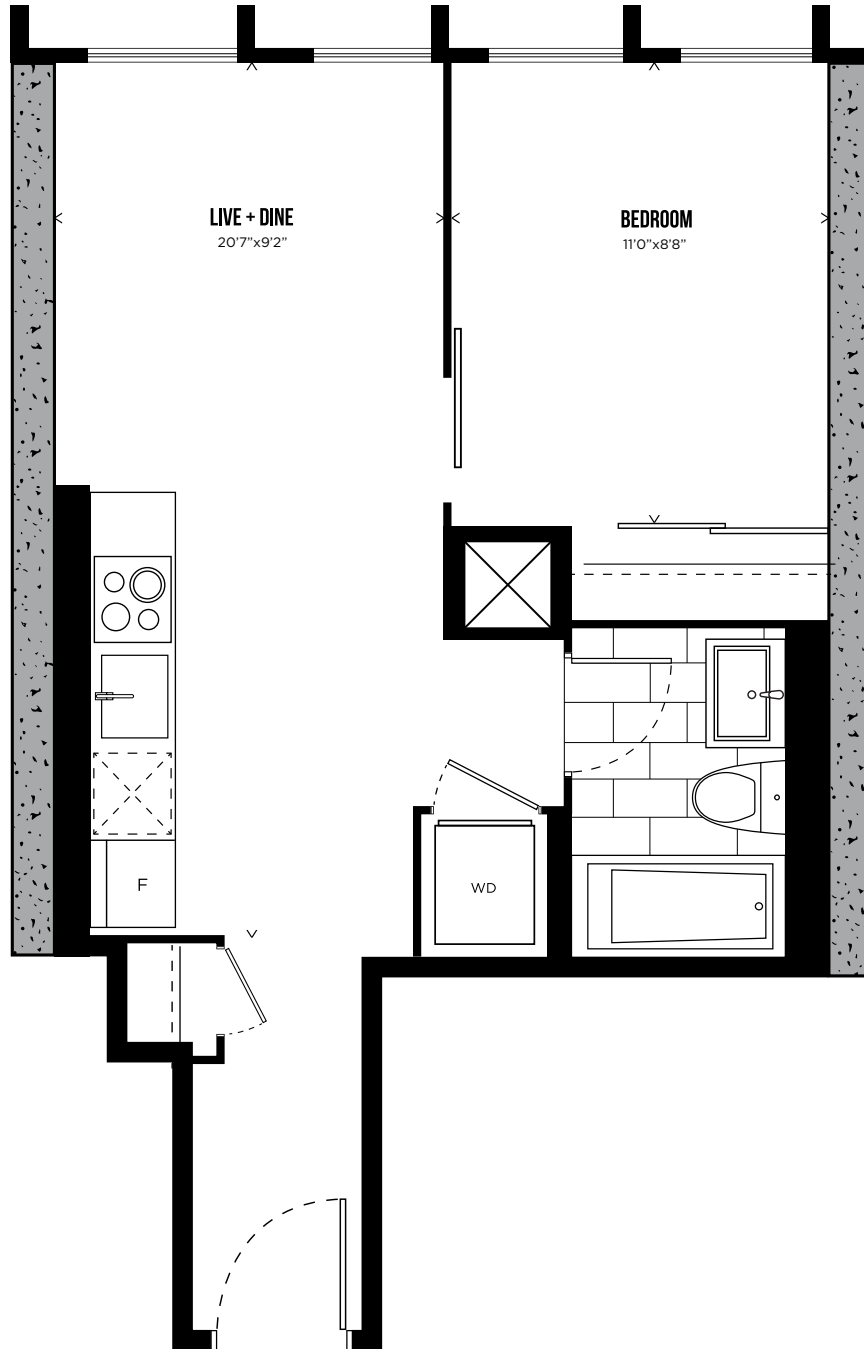

CHANNEL 19

ONE BEDROOM

471 SQ.FT.

HUNTER STREET WEST

TELEVISION CITY