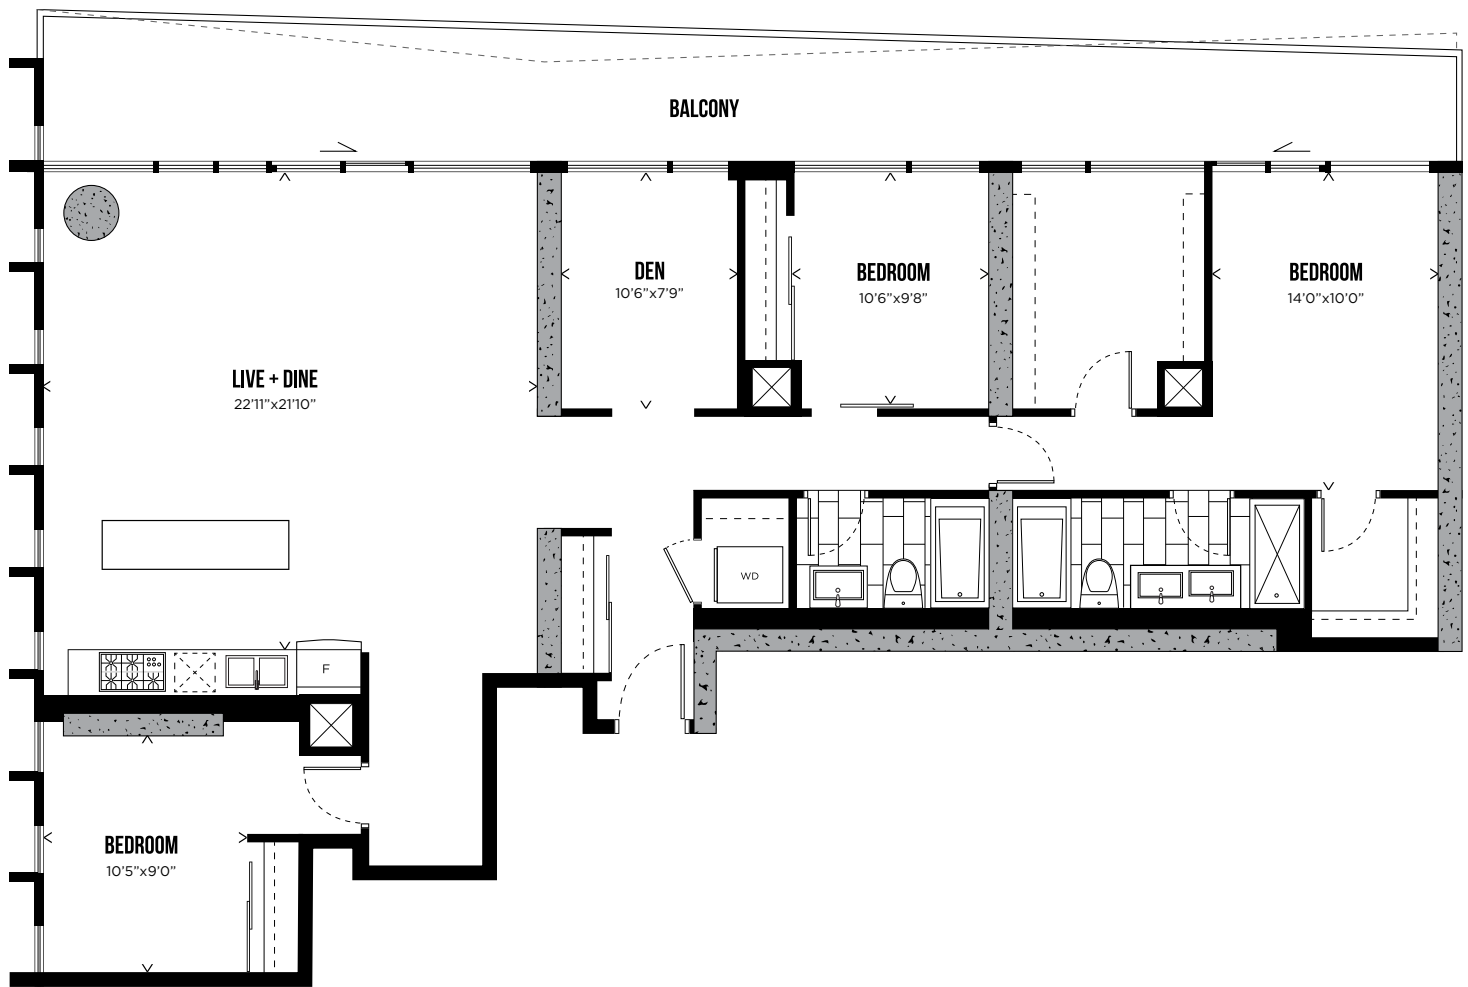

PH
06

CHANNEL PH06

THREE BEDROOM + DEN

1,685 SQ.FT.

LEVELS 31-32

HUNTER STREET WEST

TELEVISION CITY