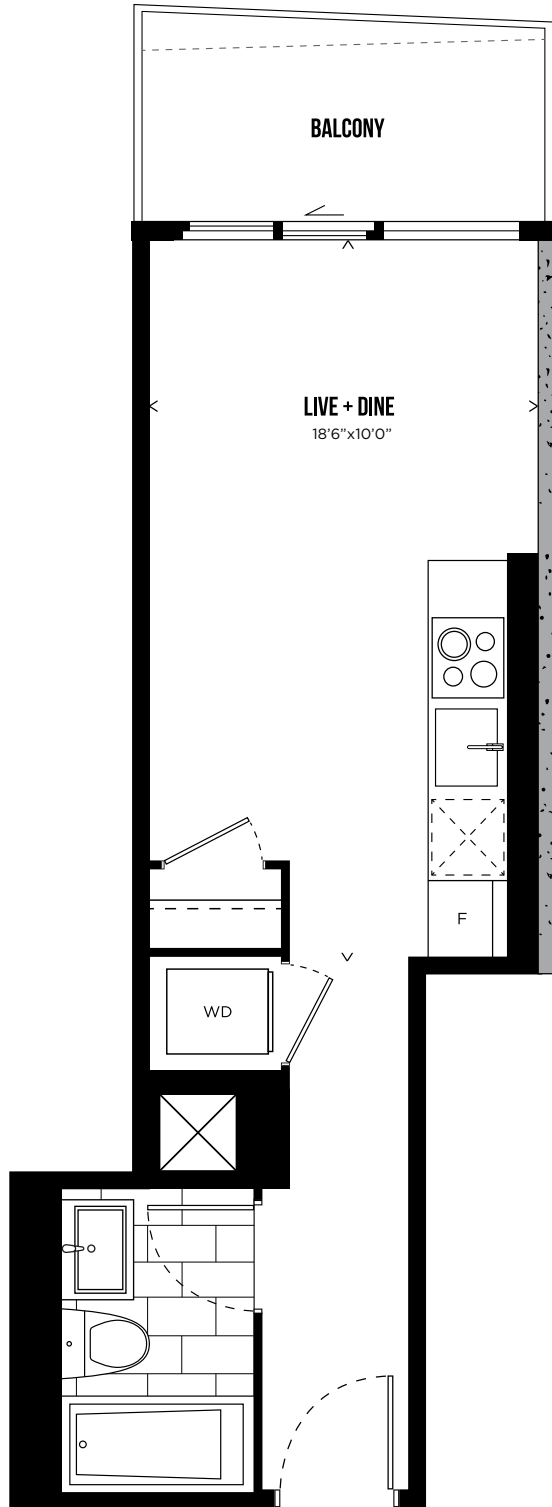

CHANNEL 21

STUDIO
343 SQ.FT.

HUNTER STREET WEST

TELEVISION CITY