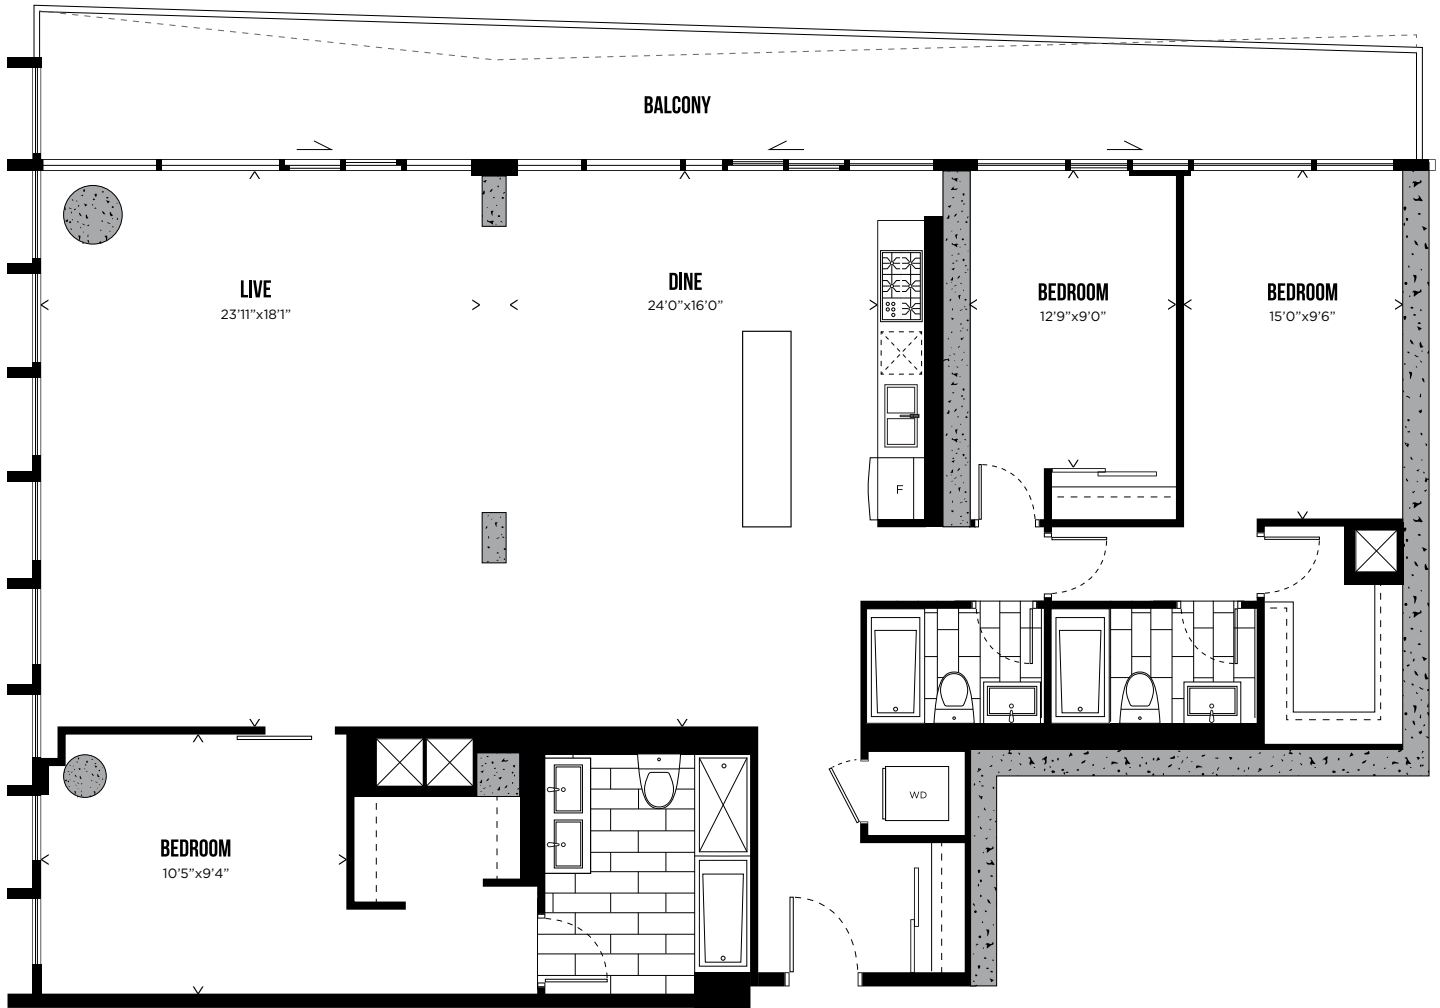

PH
08

CHANNEL PH08

THREE BEDROOM
2,010 SQ.FT.

LEVELS 31-32

TELEVISION CITY