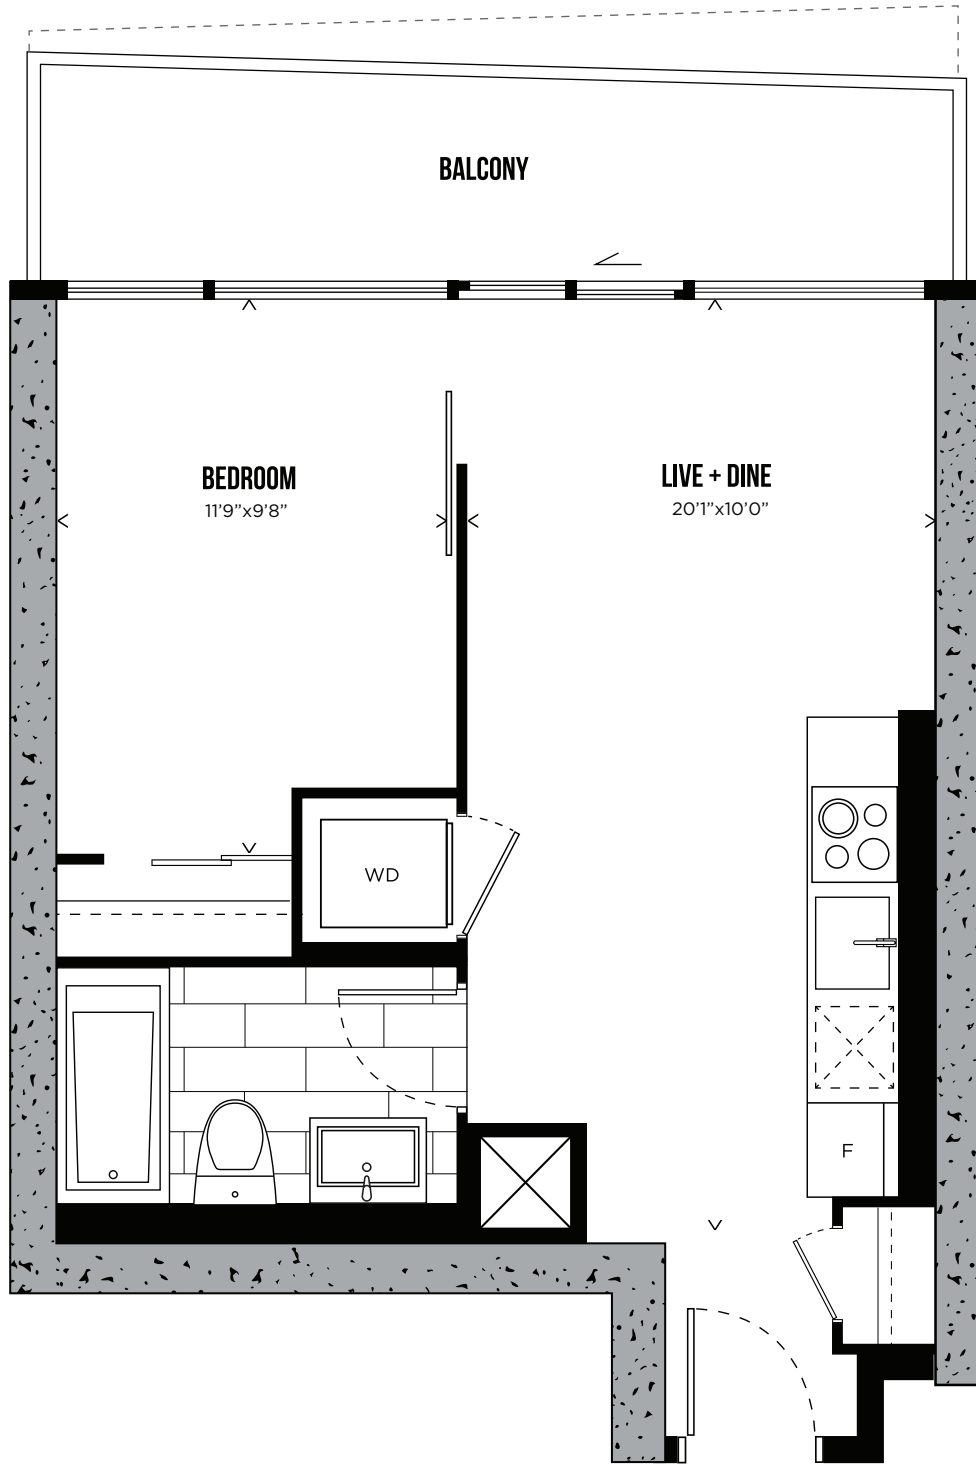

CHANNEL 08

ONE BEDROOM

464 SQ.FT.

LEVELS 3-30

CAROLINE STREET SOUTH

HUNTER STREET WEST

TELEVISION CITY