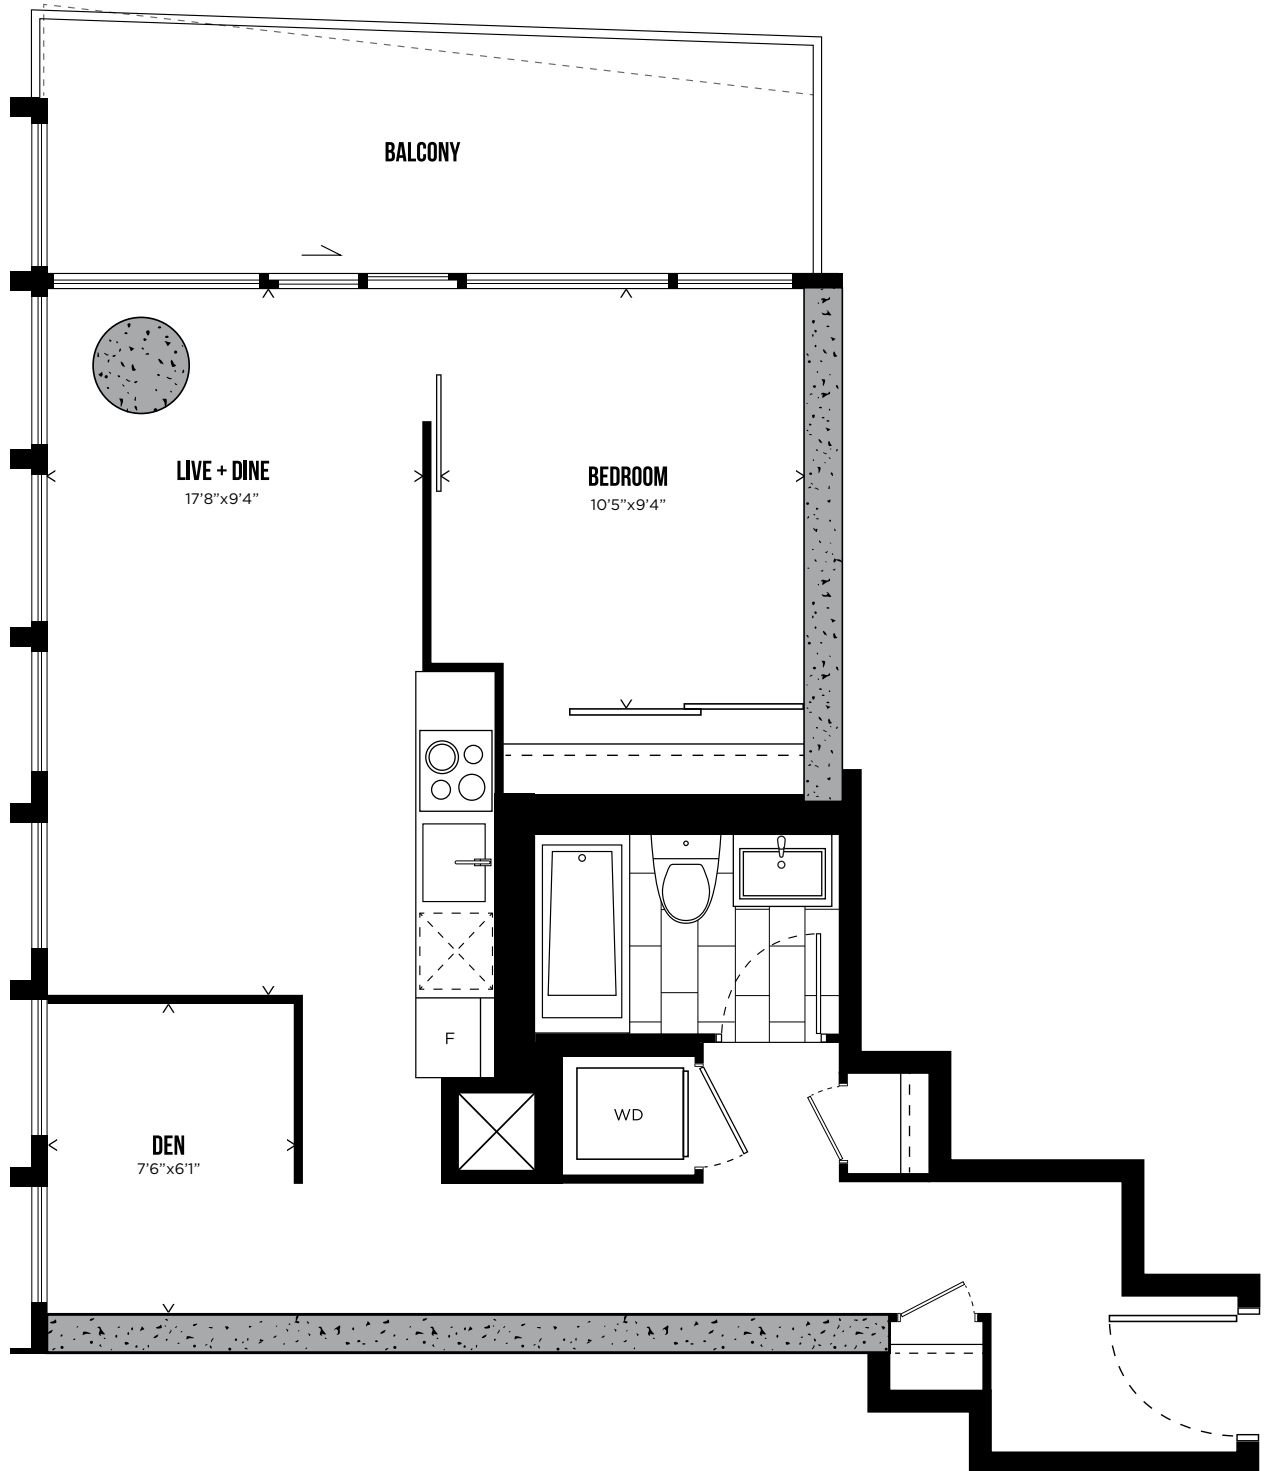

CHANNEL 05

ONE BEDROOM + DEN

618 SQ.FT.

LEVELS 3-30

CAROLINE STREET SOUTH

HUNTER STREET WEST

TELEVISION CITY