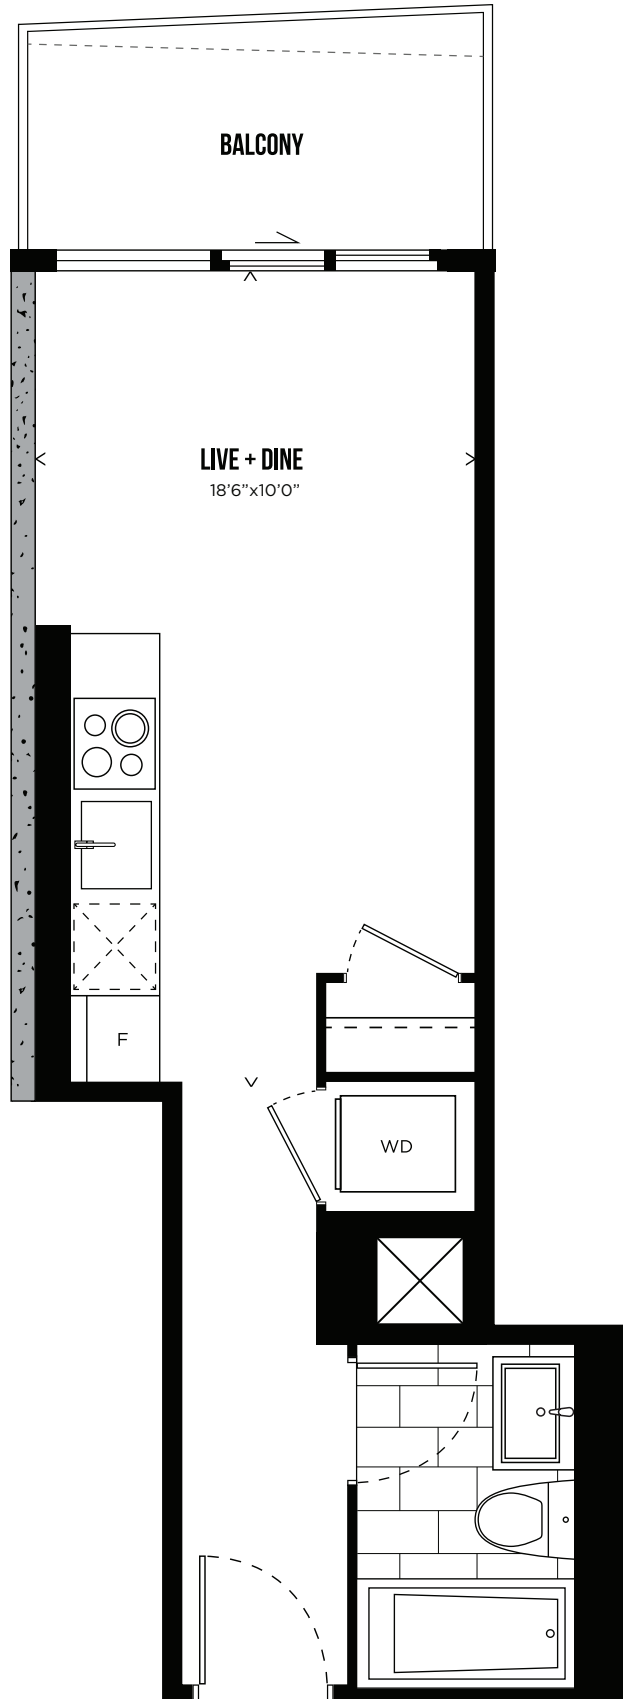

CHANNEL 02

STUDIO

343 SQ.FT.