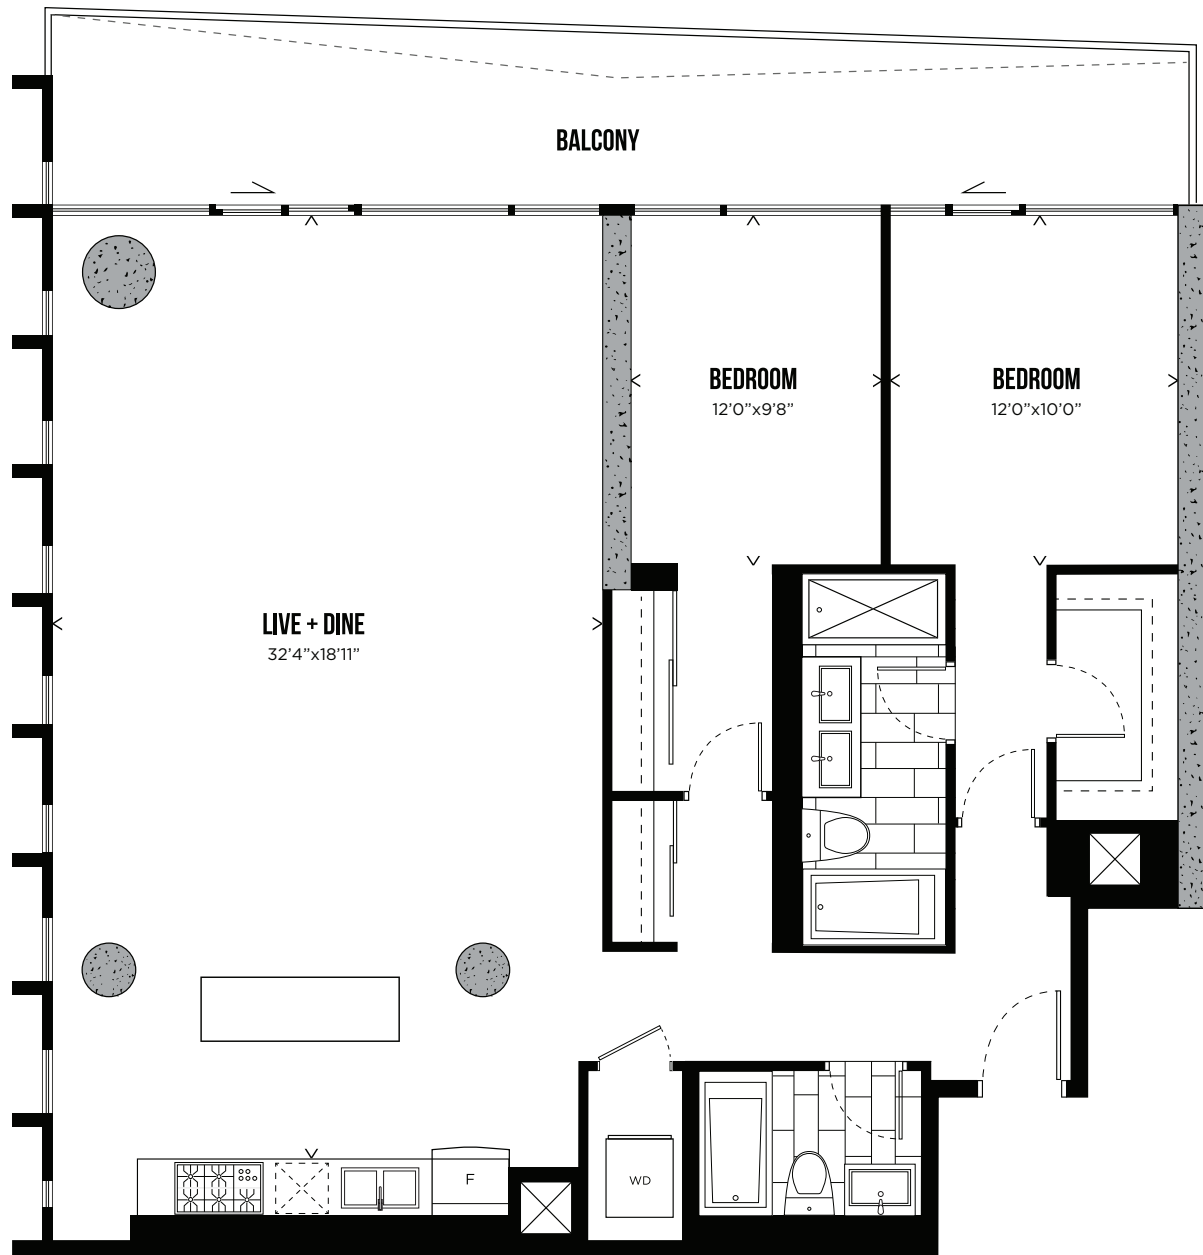

PH
02

CHANNEL PH02

TWO BEDROOM 1,394 SQ.FT.