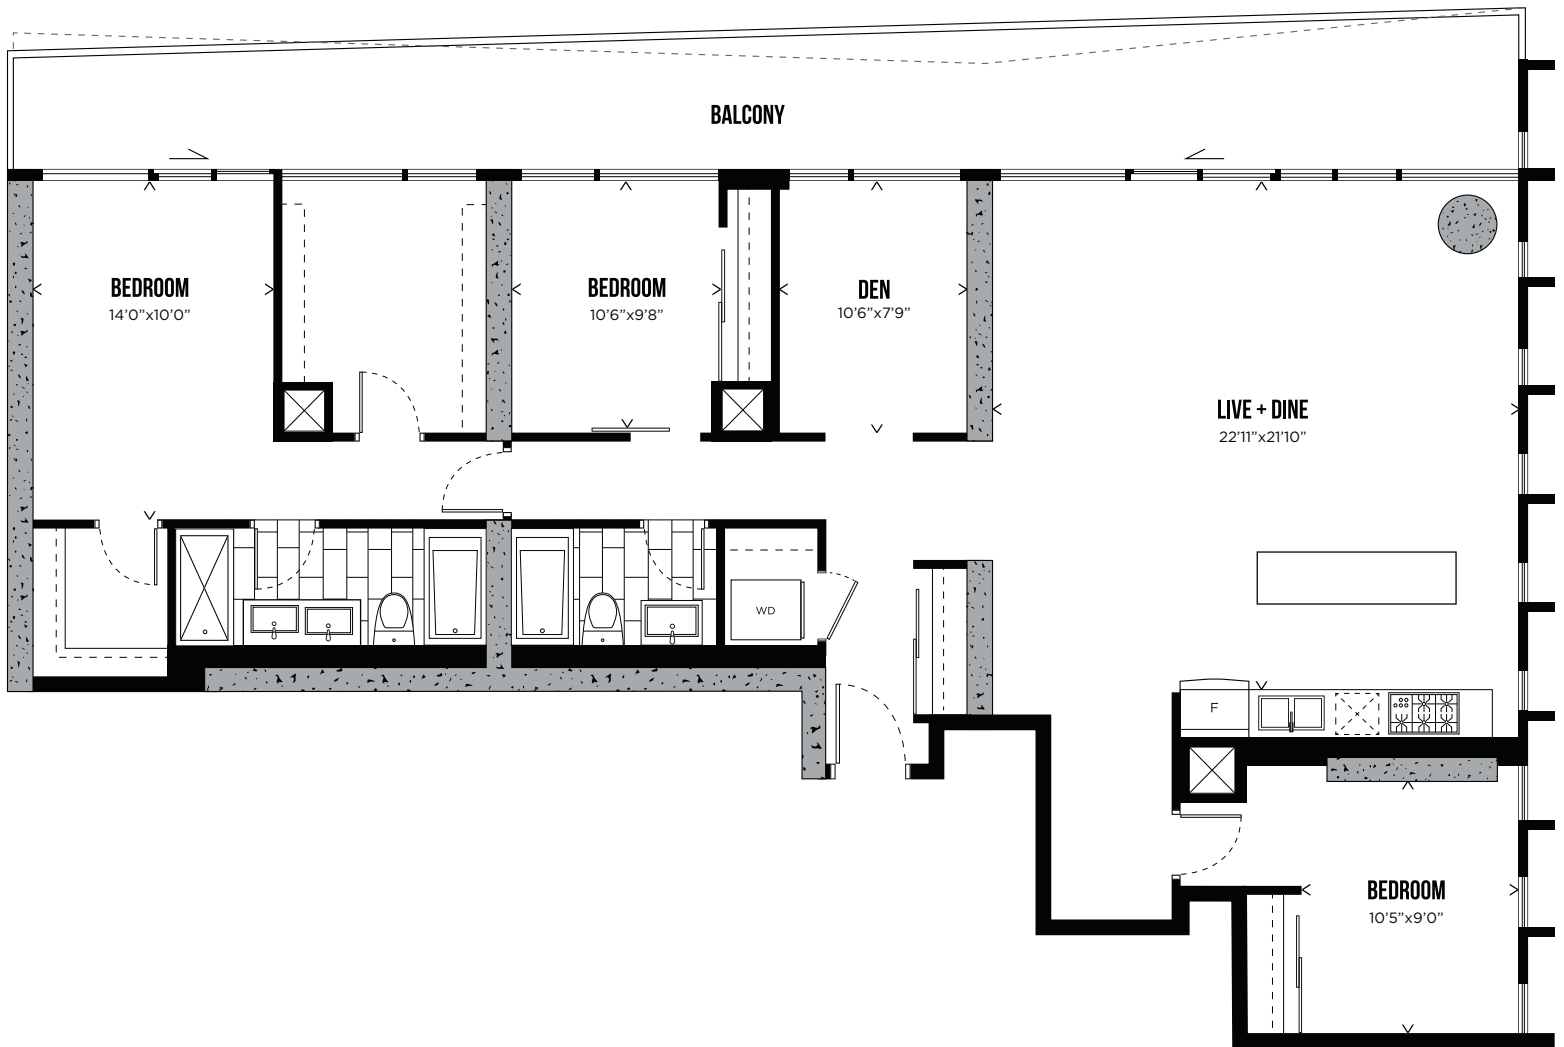

PH
03

CHANNEL PH03

THREE BEDROOM + DEN

1,685 SQ.FT.