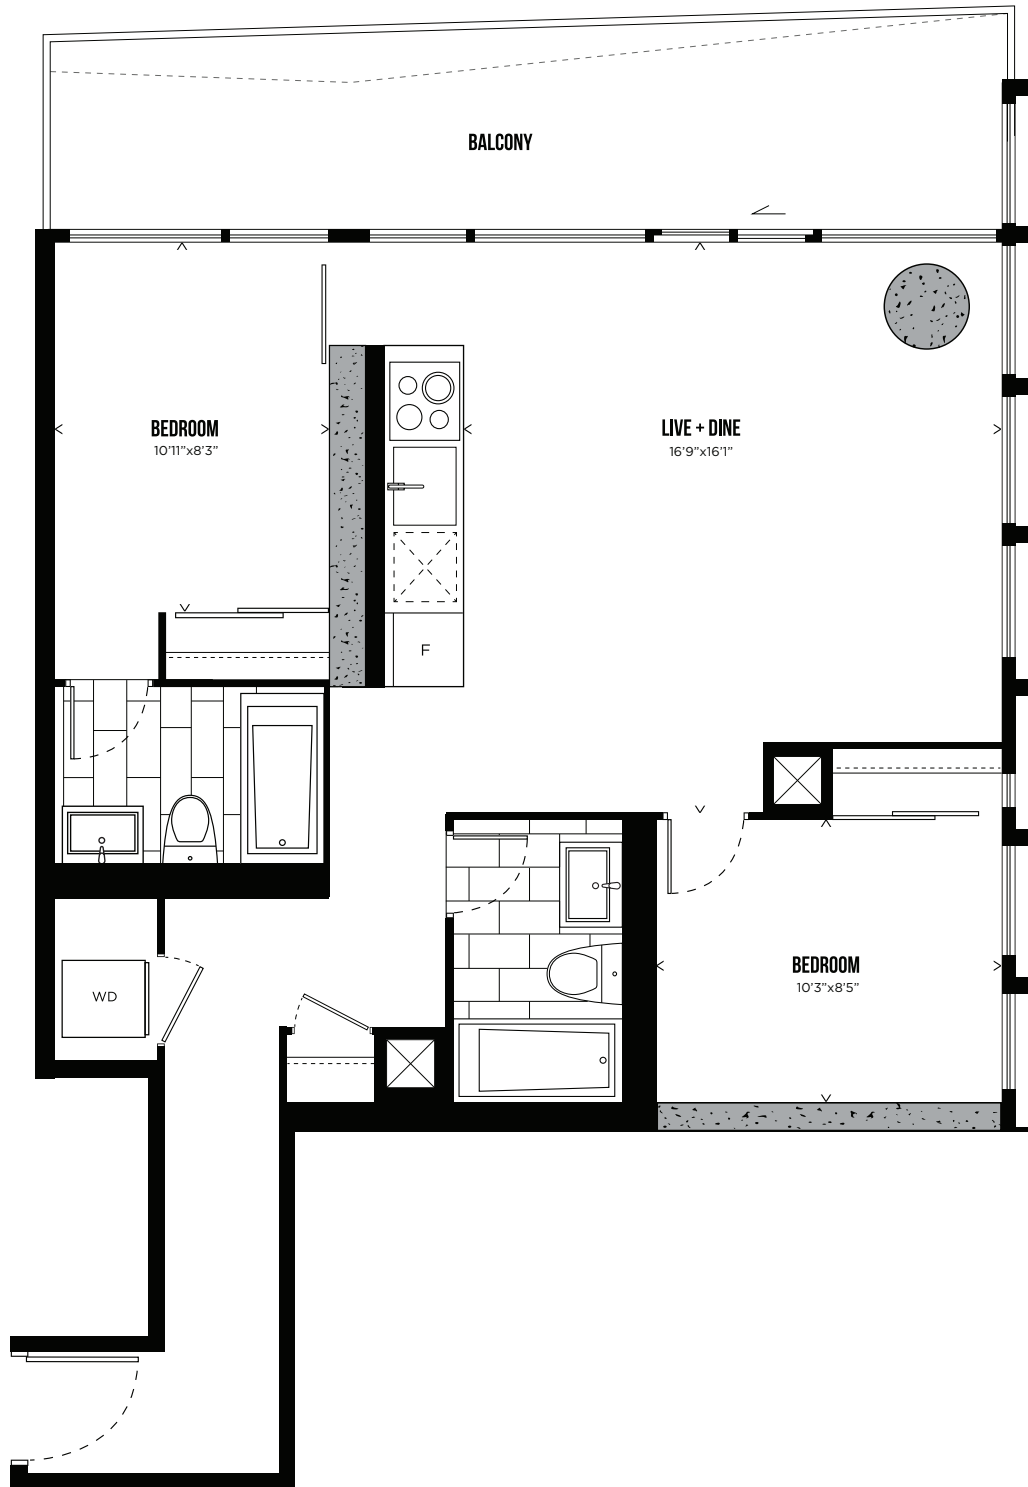

CHANNEL 03

TWO BEDROOM

846 SQ.FT.

TELEVISION CITY