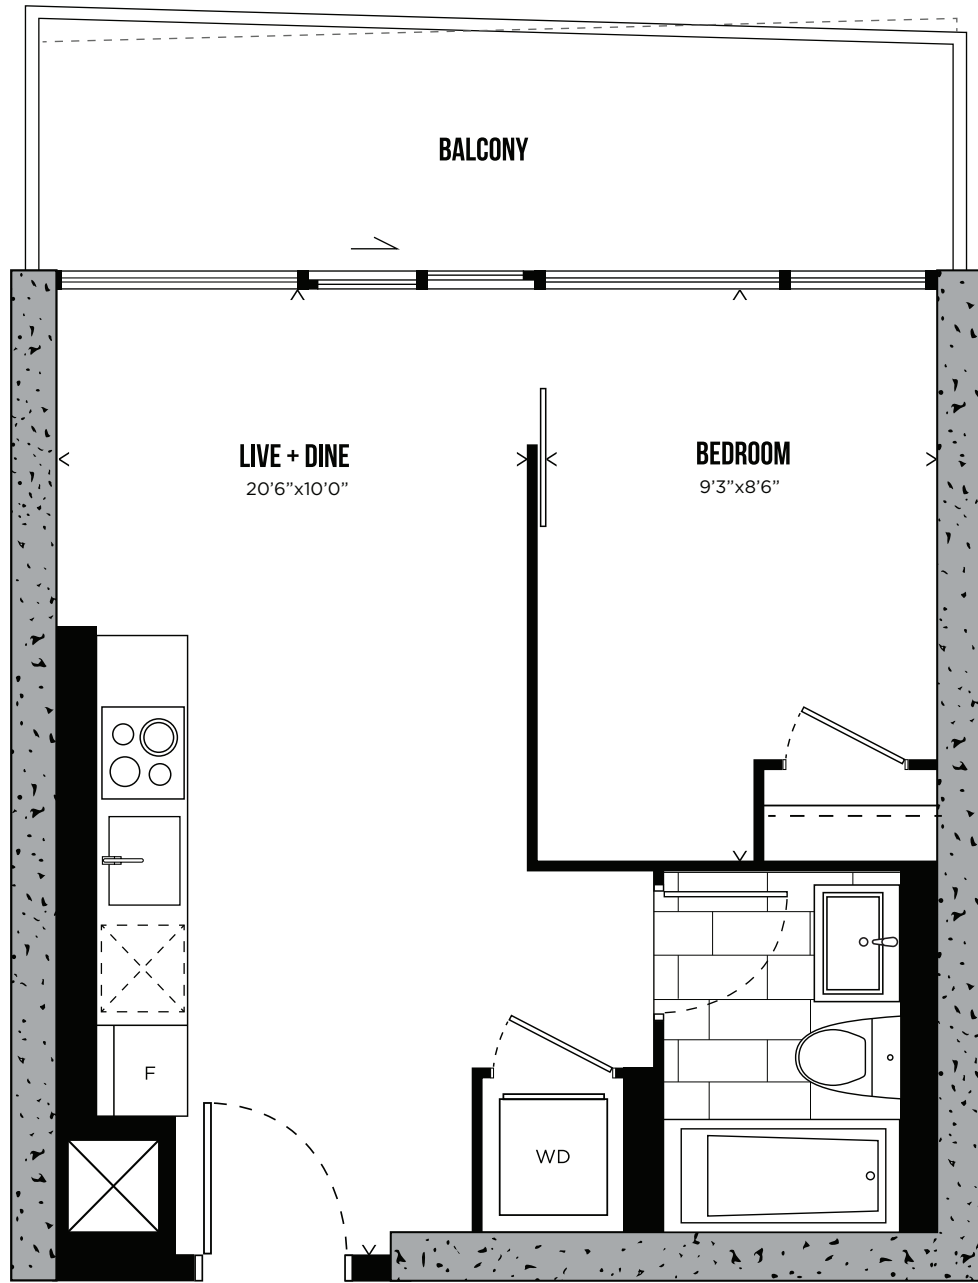

CHANNEL 07

ONE BEDROOM

439 SQ.FT.