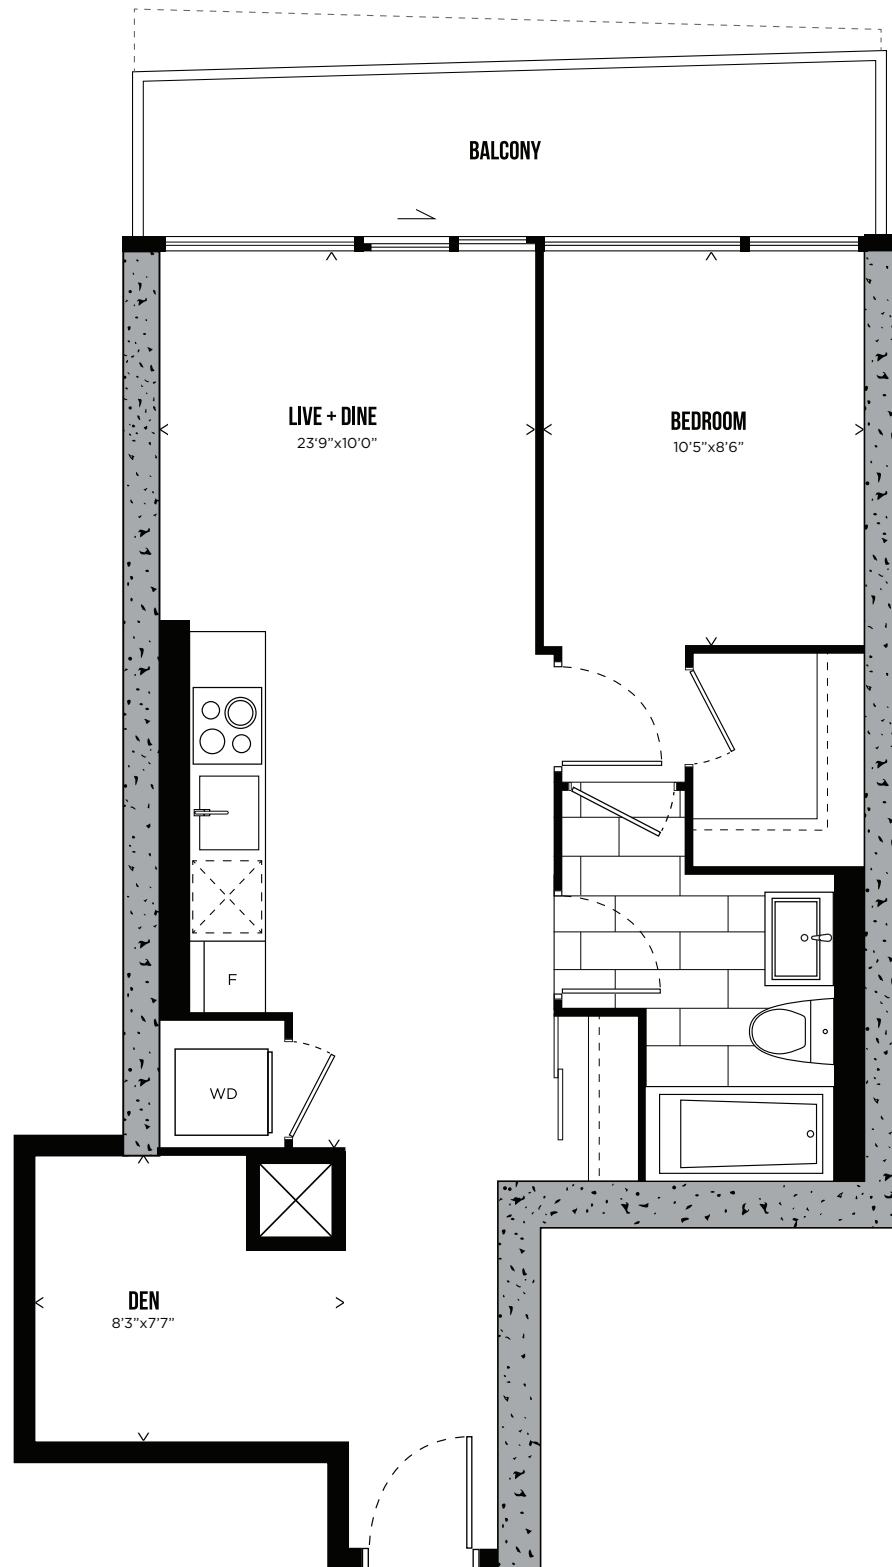

CHANNEL 11

ONE BEDROOM + DEN

646 SQ.FT.

LEVELS 3-30

CAROLINE STREET SOUTH

HUNTER STREET WEST

TELEVISION CITY