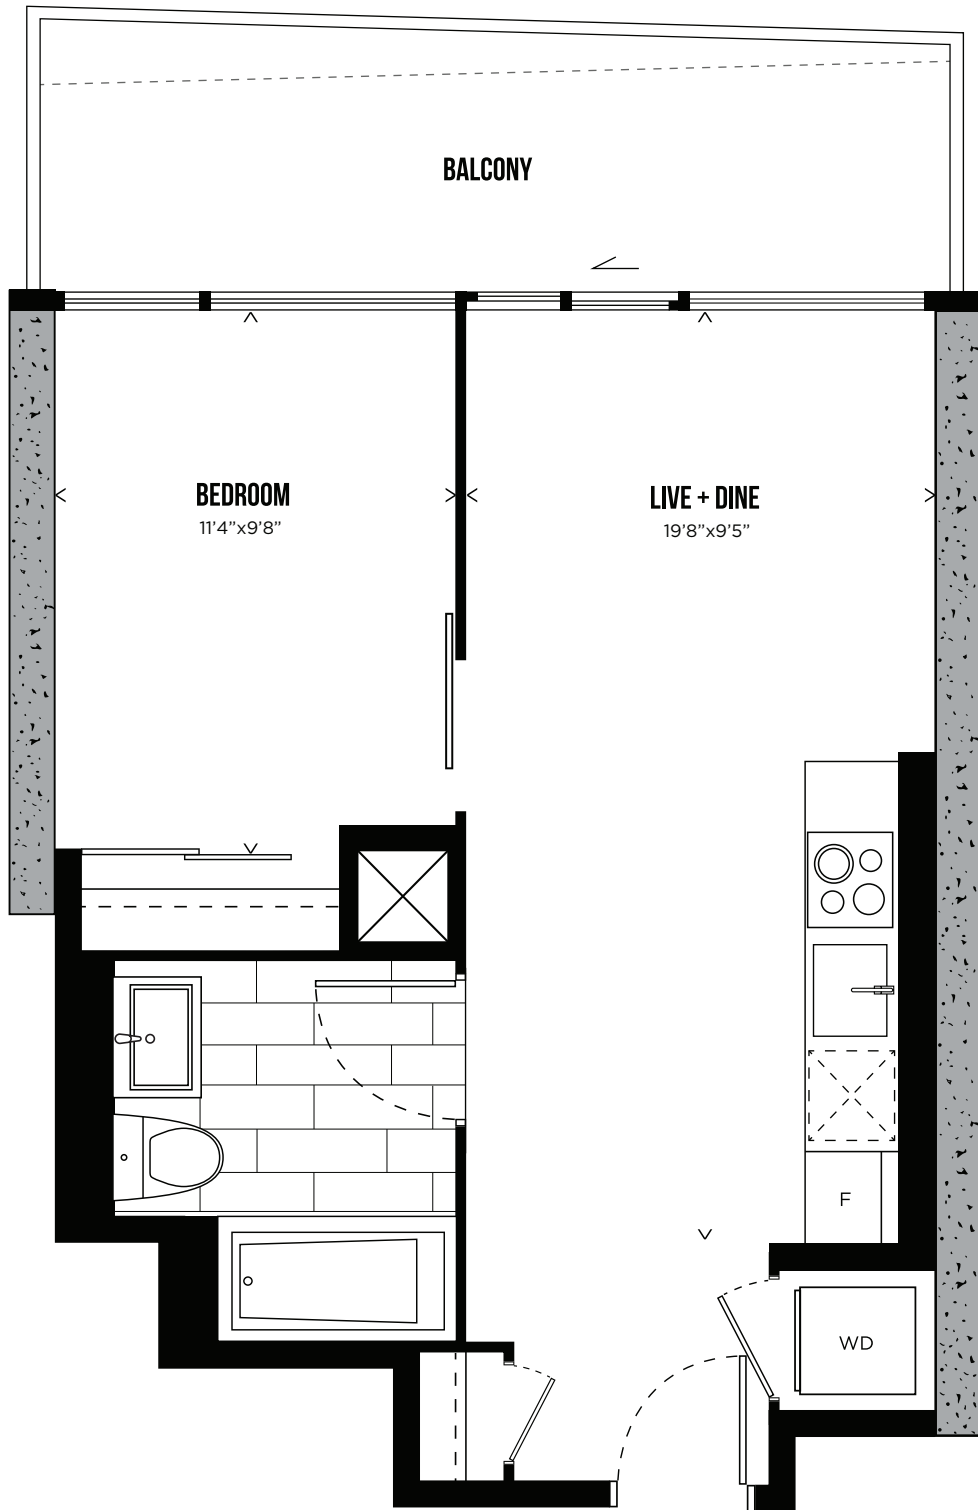

CHANNEL 06

ONE BEDROOM

479 SQ.FT.

LEVELS 3-30

TELEVISION CITY