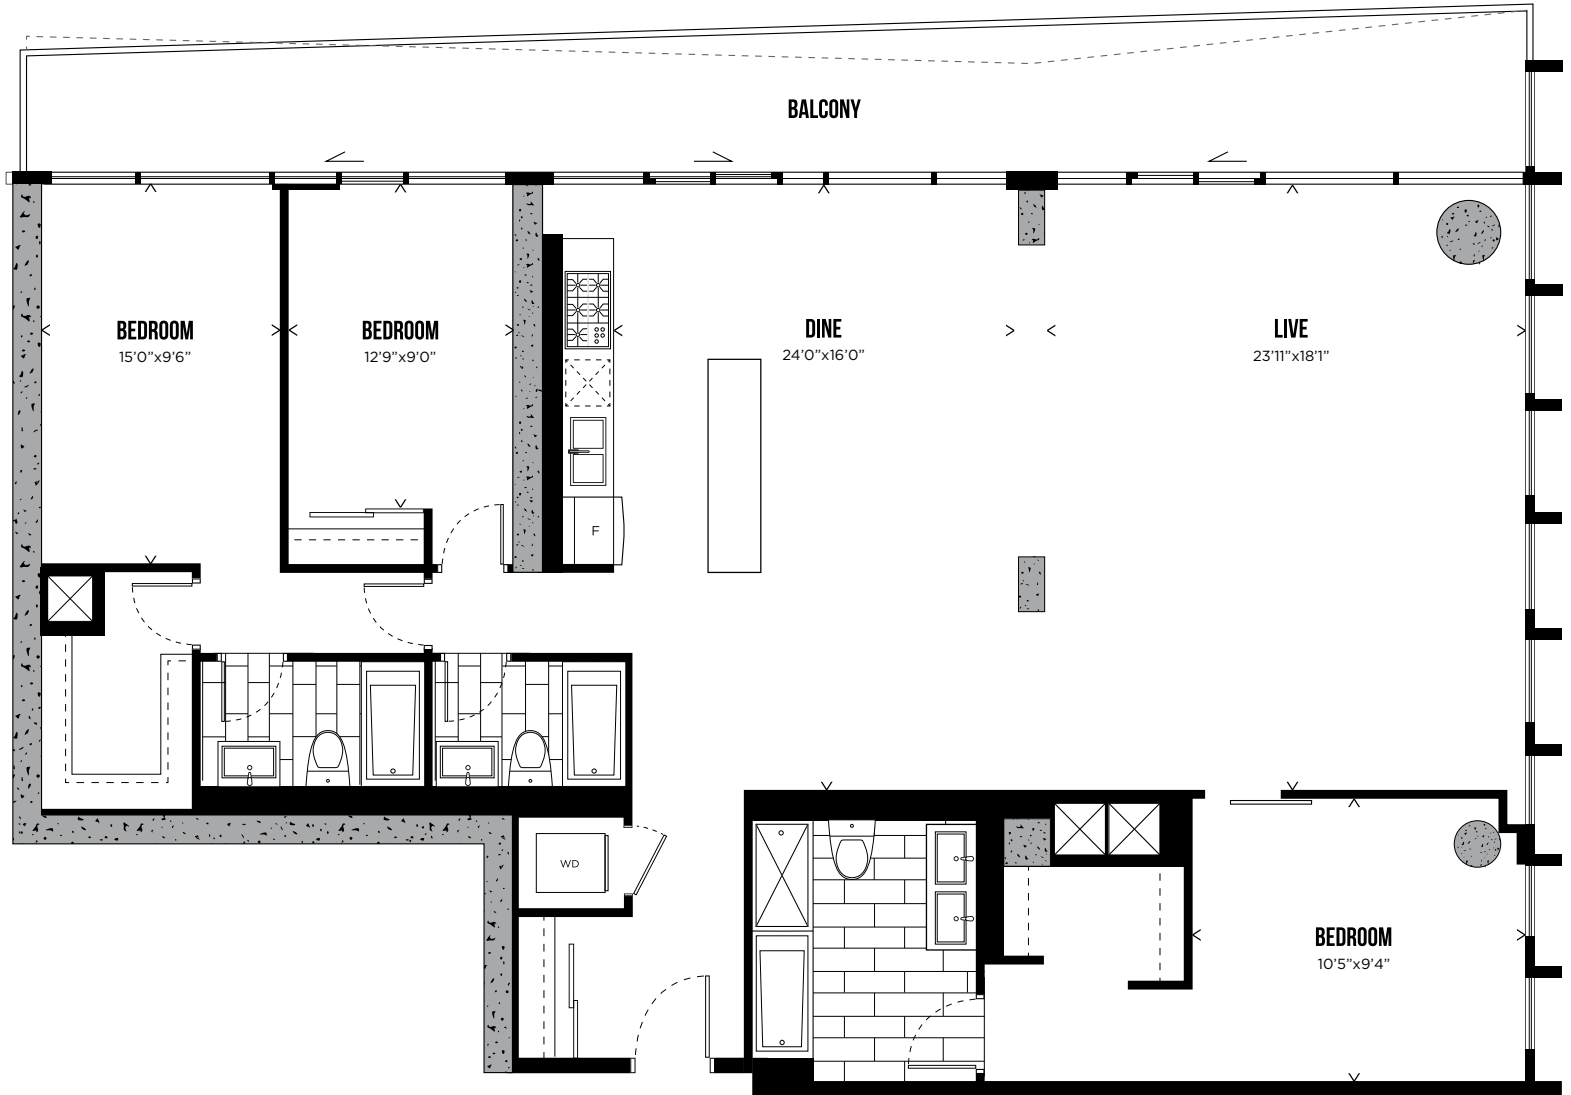

PH
01

CHANNEL PH01

THREE BEDROOM 2,010 SQ.FT.