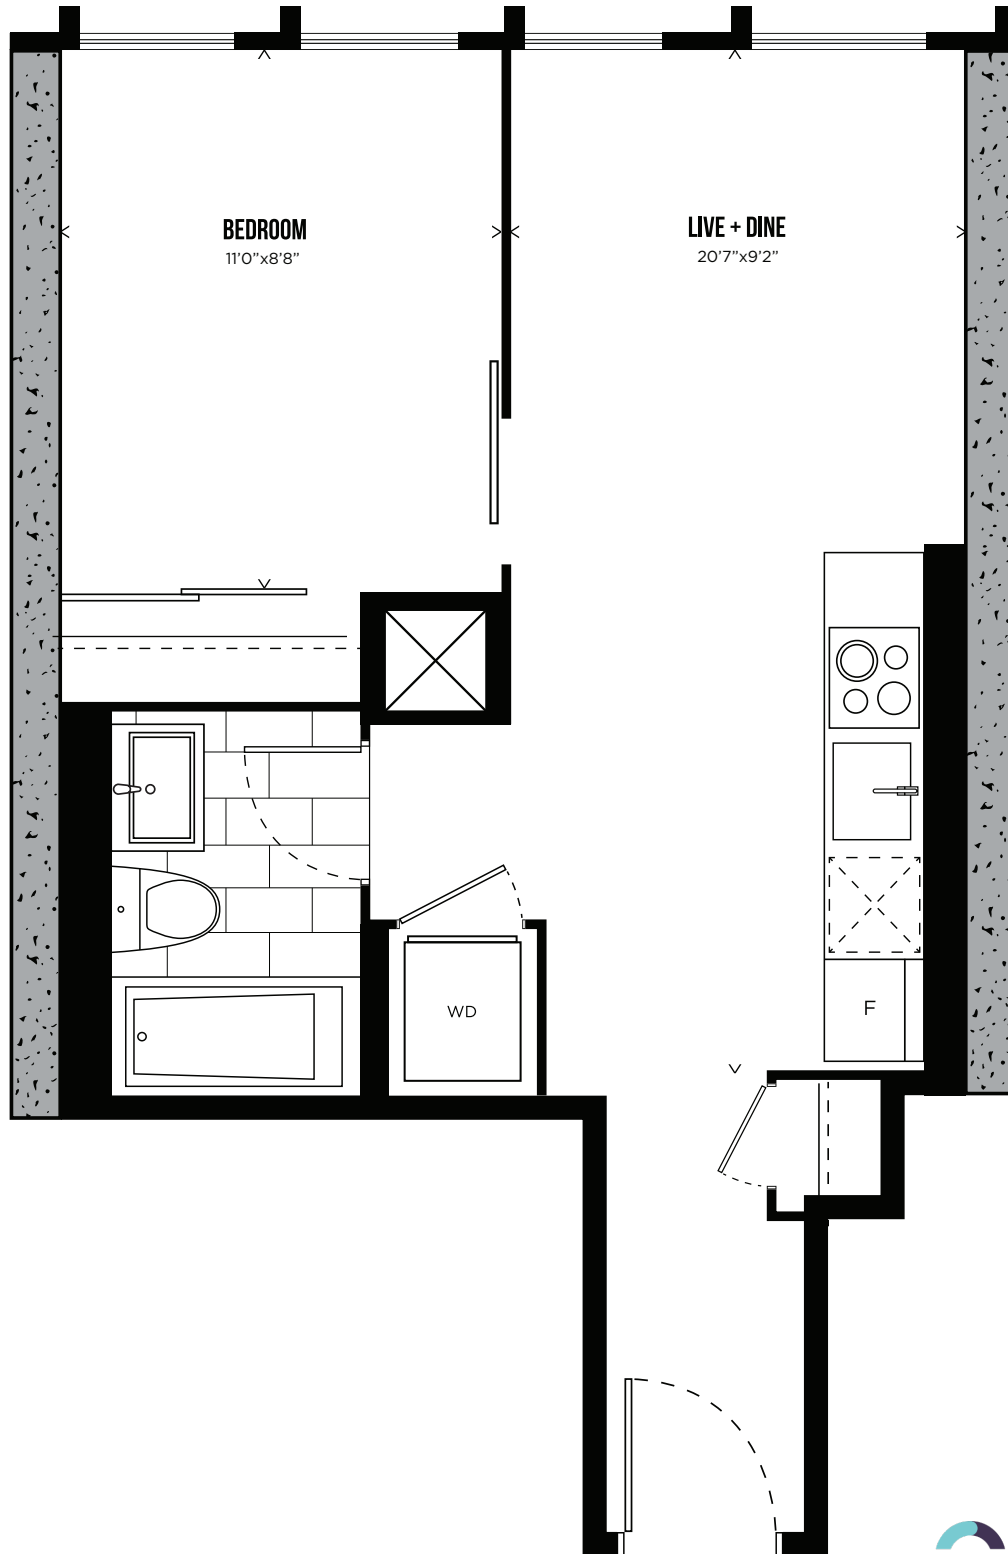

CHANNEL 04

ONE BEDROOM

471 SQ.FT.