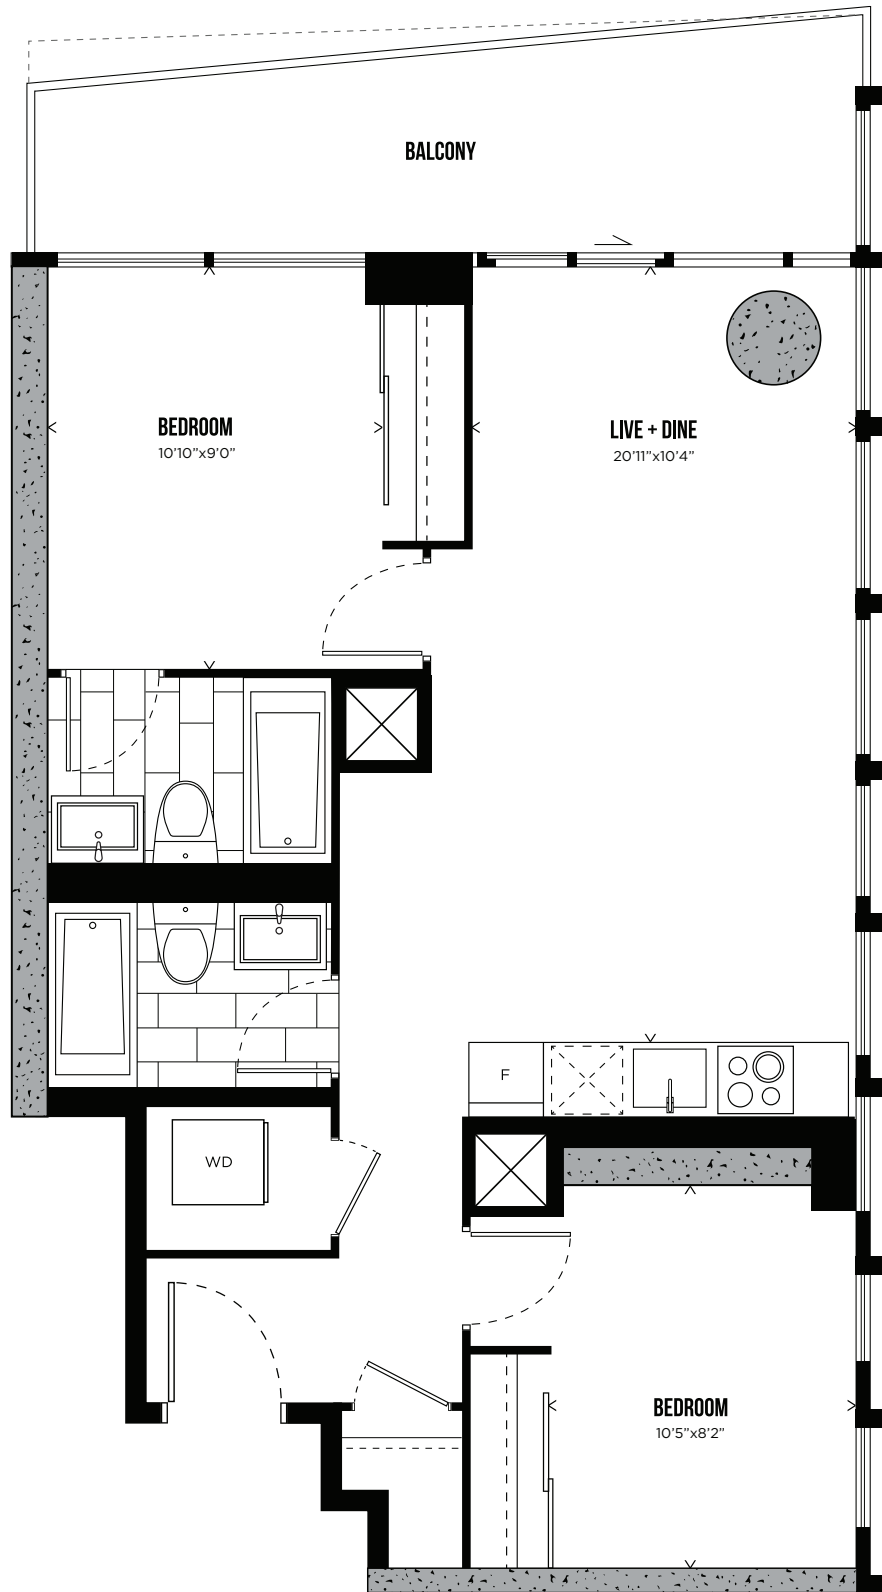

CHANNEL 09

TWO BEDROOM

783 SQ.FT.

LEVELS 3-30

CAROLINE STREET SOUTH

HUNTER STREET WEST

TELEVISION CITY