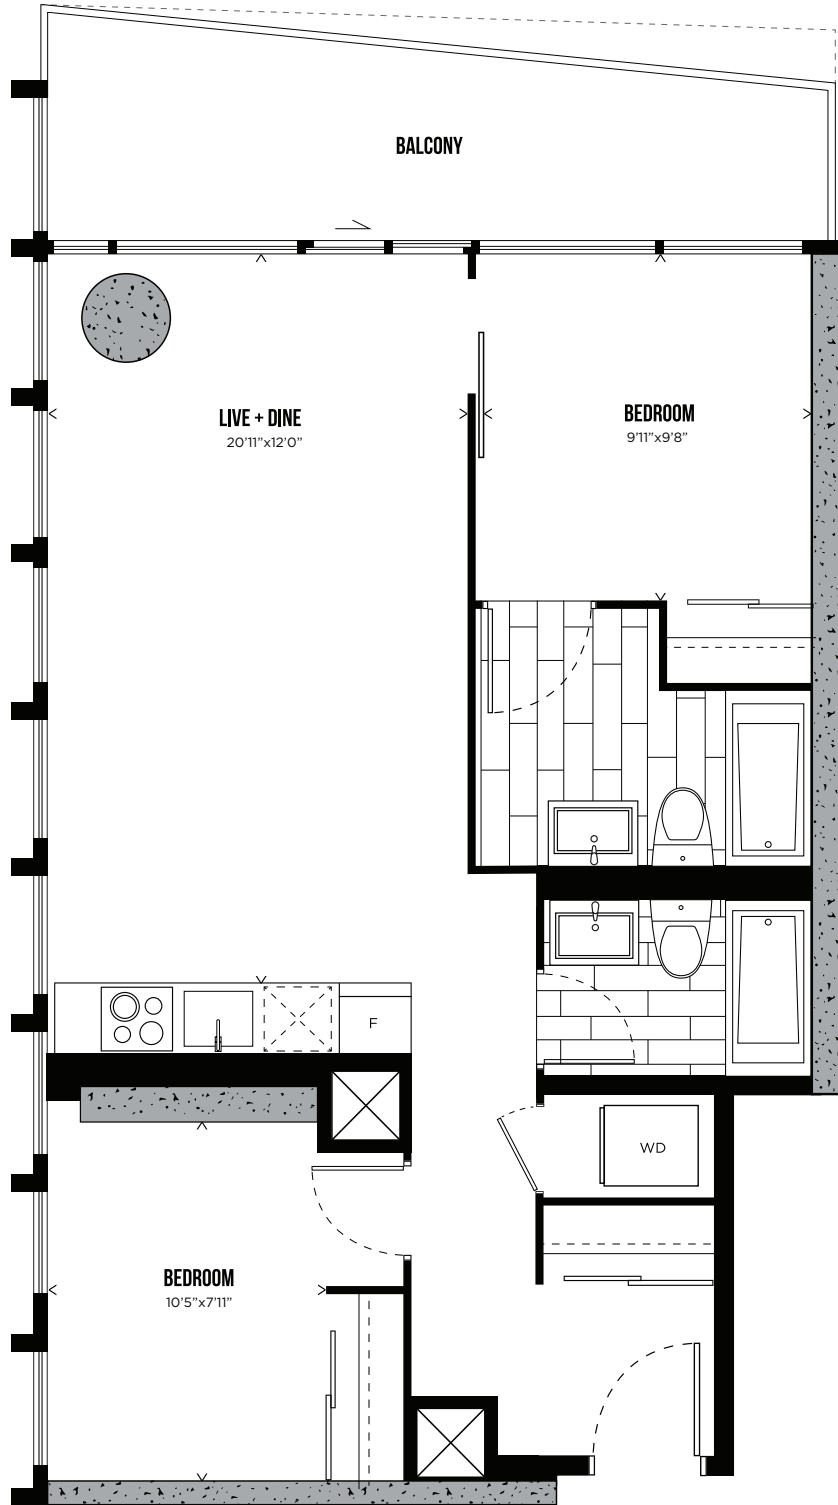

CHANNEL 10

TWO BEDROOM

802 SQ.FT.

LEVELS 3-30

CAROLINE STREET SOUTH

TELEVISION CITY