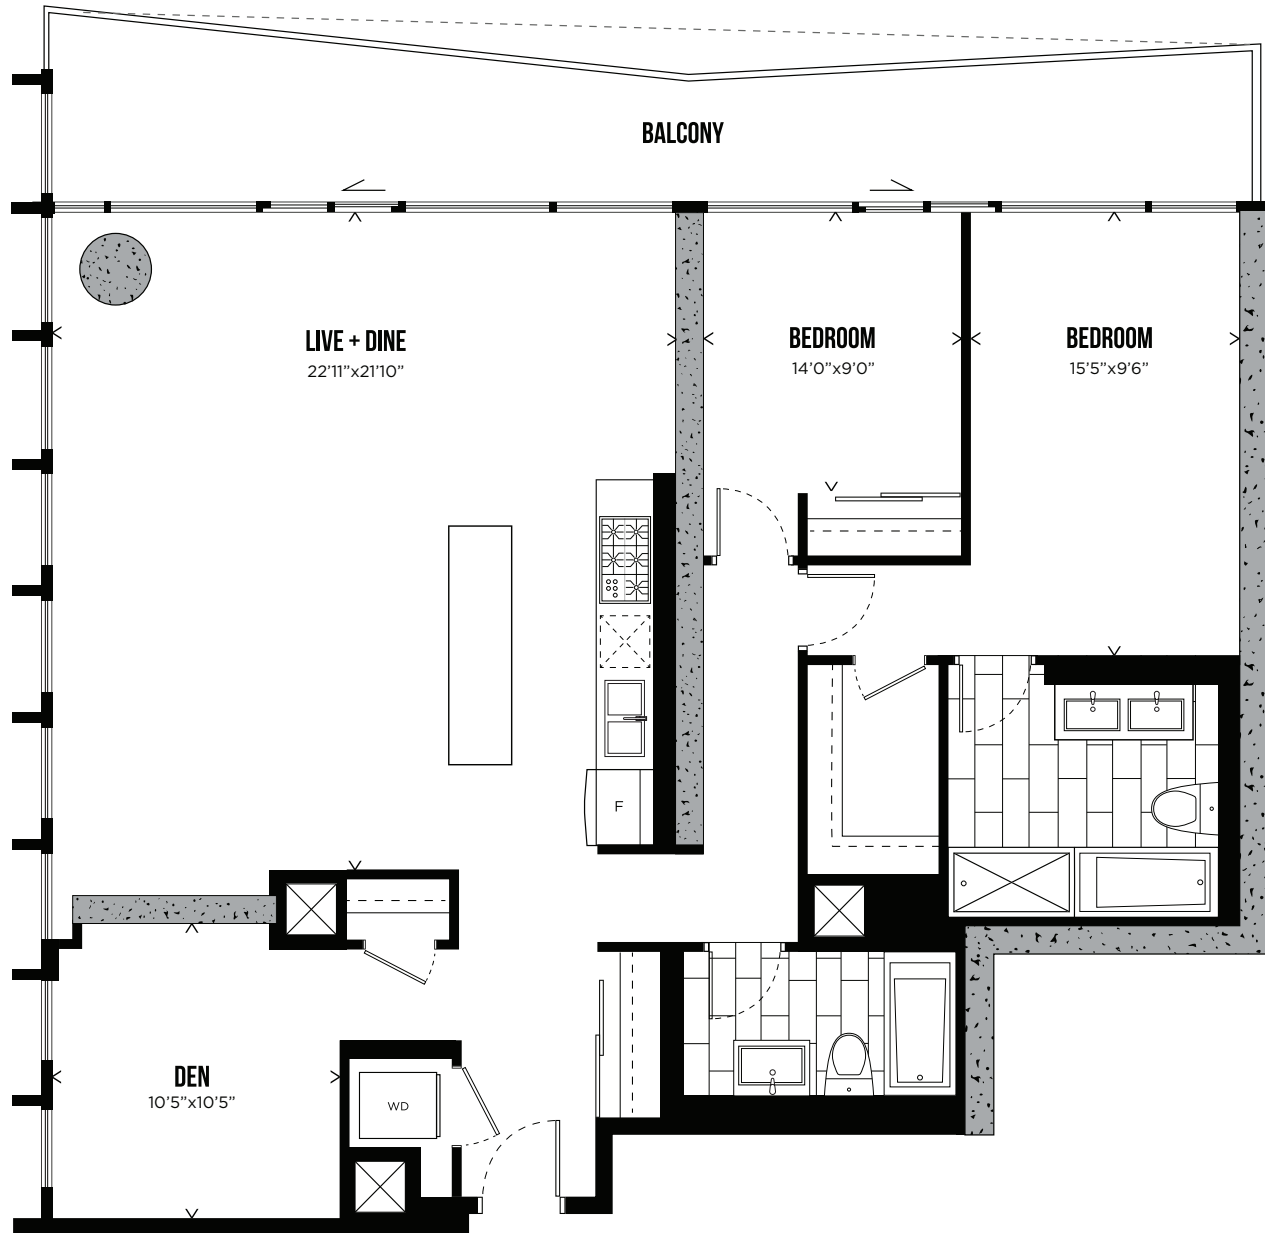

PH
04

CHANNEL PH04

TWO BEDROOM + DEN

1,447 SQ.FT.