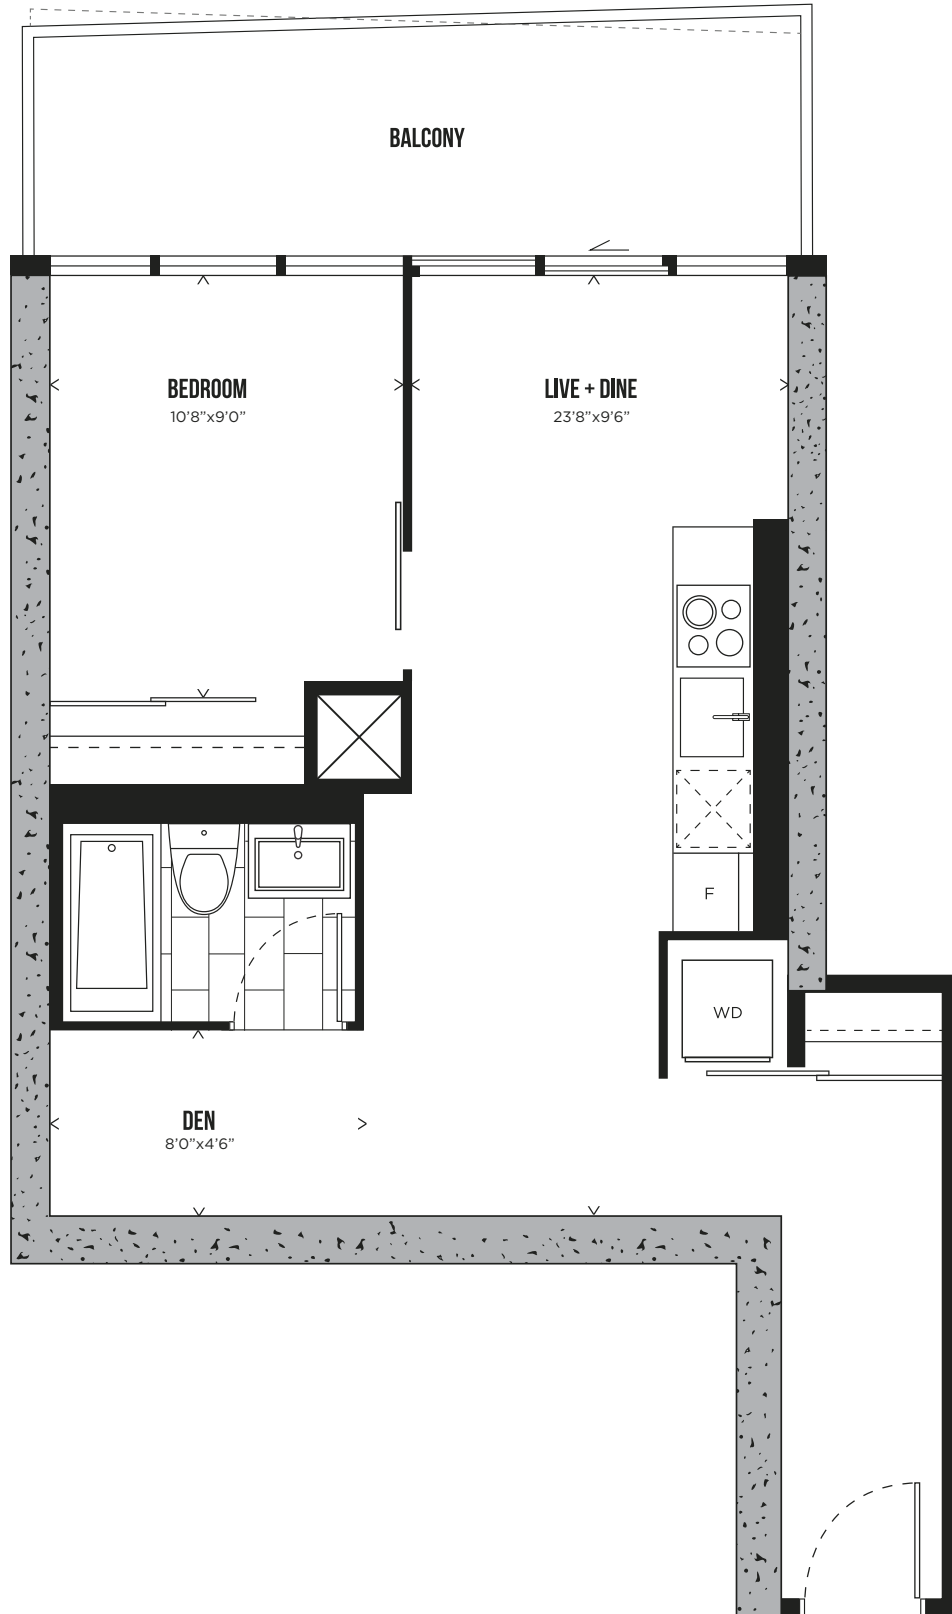

01

CHANNEL 01

ONE BEDROOM + DEN

613 SQ.FT.