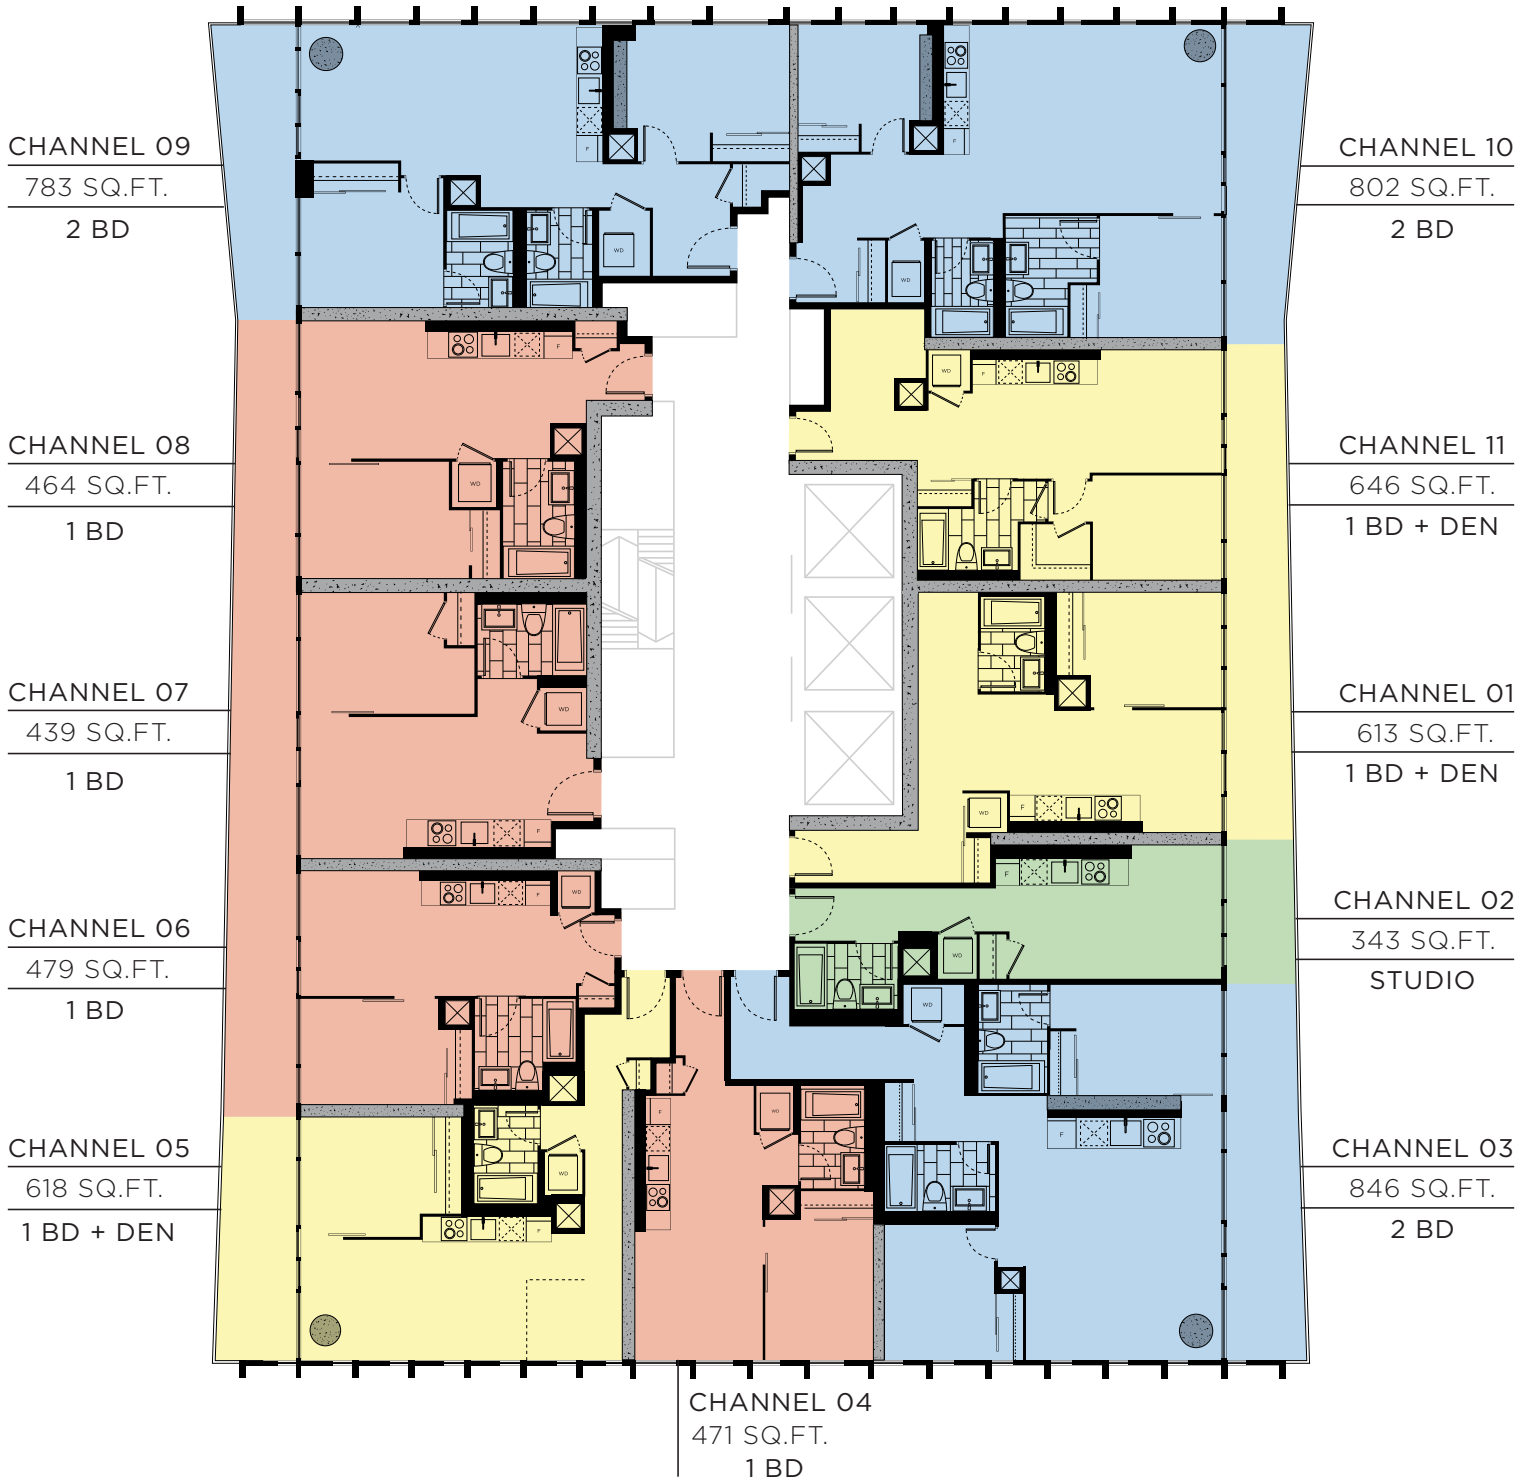

TYPICAL SUITES

LEVELS 3-30

TELEVISION CITY

one bedroom
 one bedroom + den
 two bedroom
 studio

Window(s), balcony and balcony door may shift in size and/or location. Actual floor area may differ from stated floor area. All prices, sizes and specifications are subject to change without notice. E. &O.E.

TYPICAL SUITES

PENTHOUSE COLLECTION

TELEVISION CITY

CHANNEL PH03
1,685 SQ.FT.
3 BD + DEN

CHANNEL PH04
1,447 SQ.FT.
2 BD + DEN

CHANNEL PH02
1,394 SQ.FT.
2 BD

CHANNEL PH01
2,010 SQ.FT.
3 BD

two bedroom
 two bedroom + den
 three bedroom
 three bedroom + den

Window(s), balcony and balcony door may shift in size and/or location. Actual floor area may differ from stated floor area. All prices, sizes and specifications are subject to change without notice. E. &O.E.